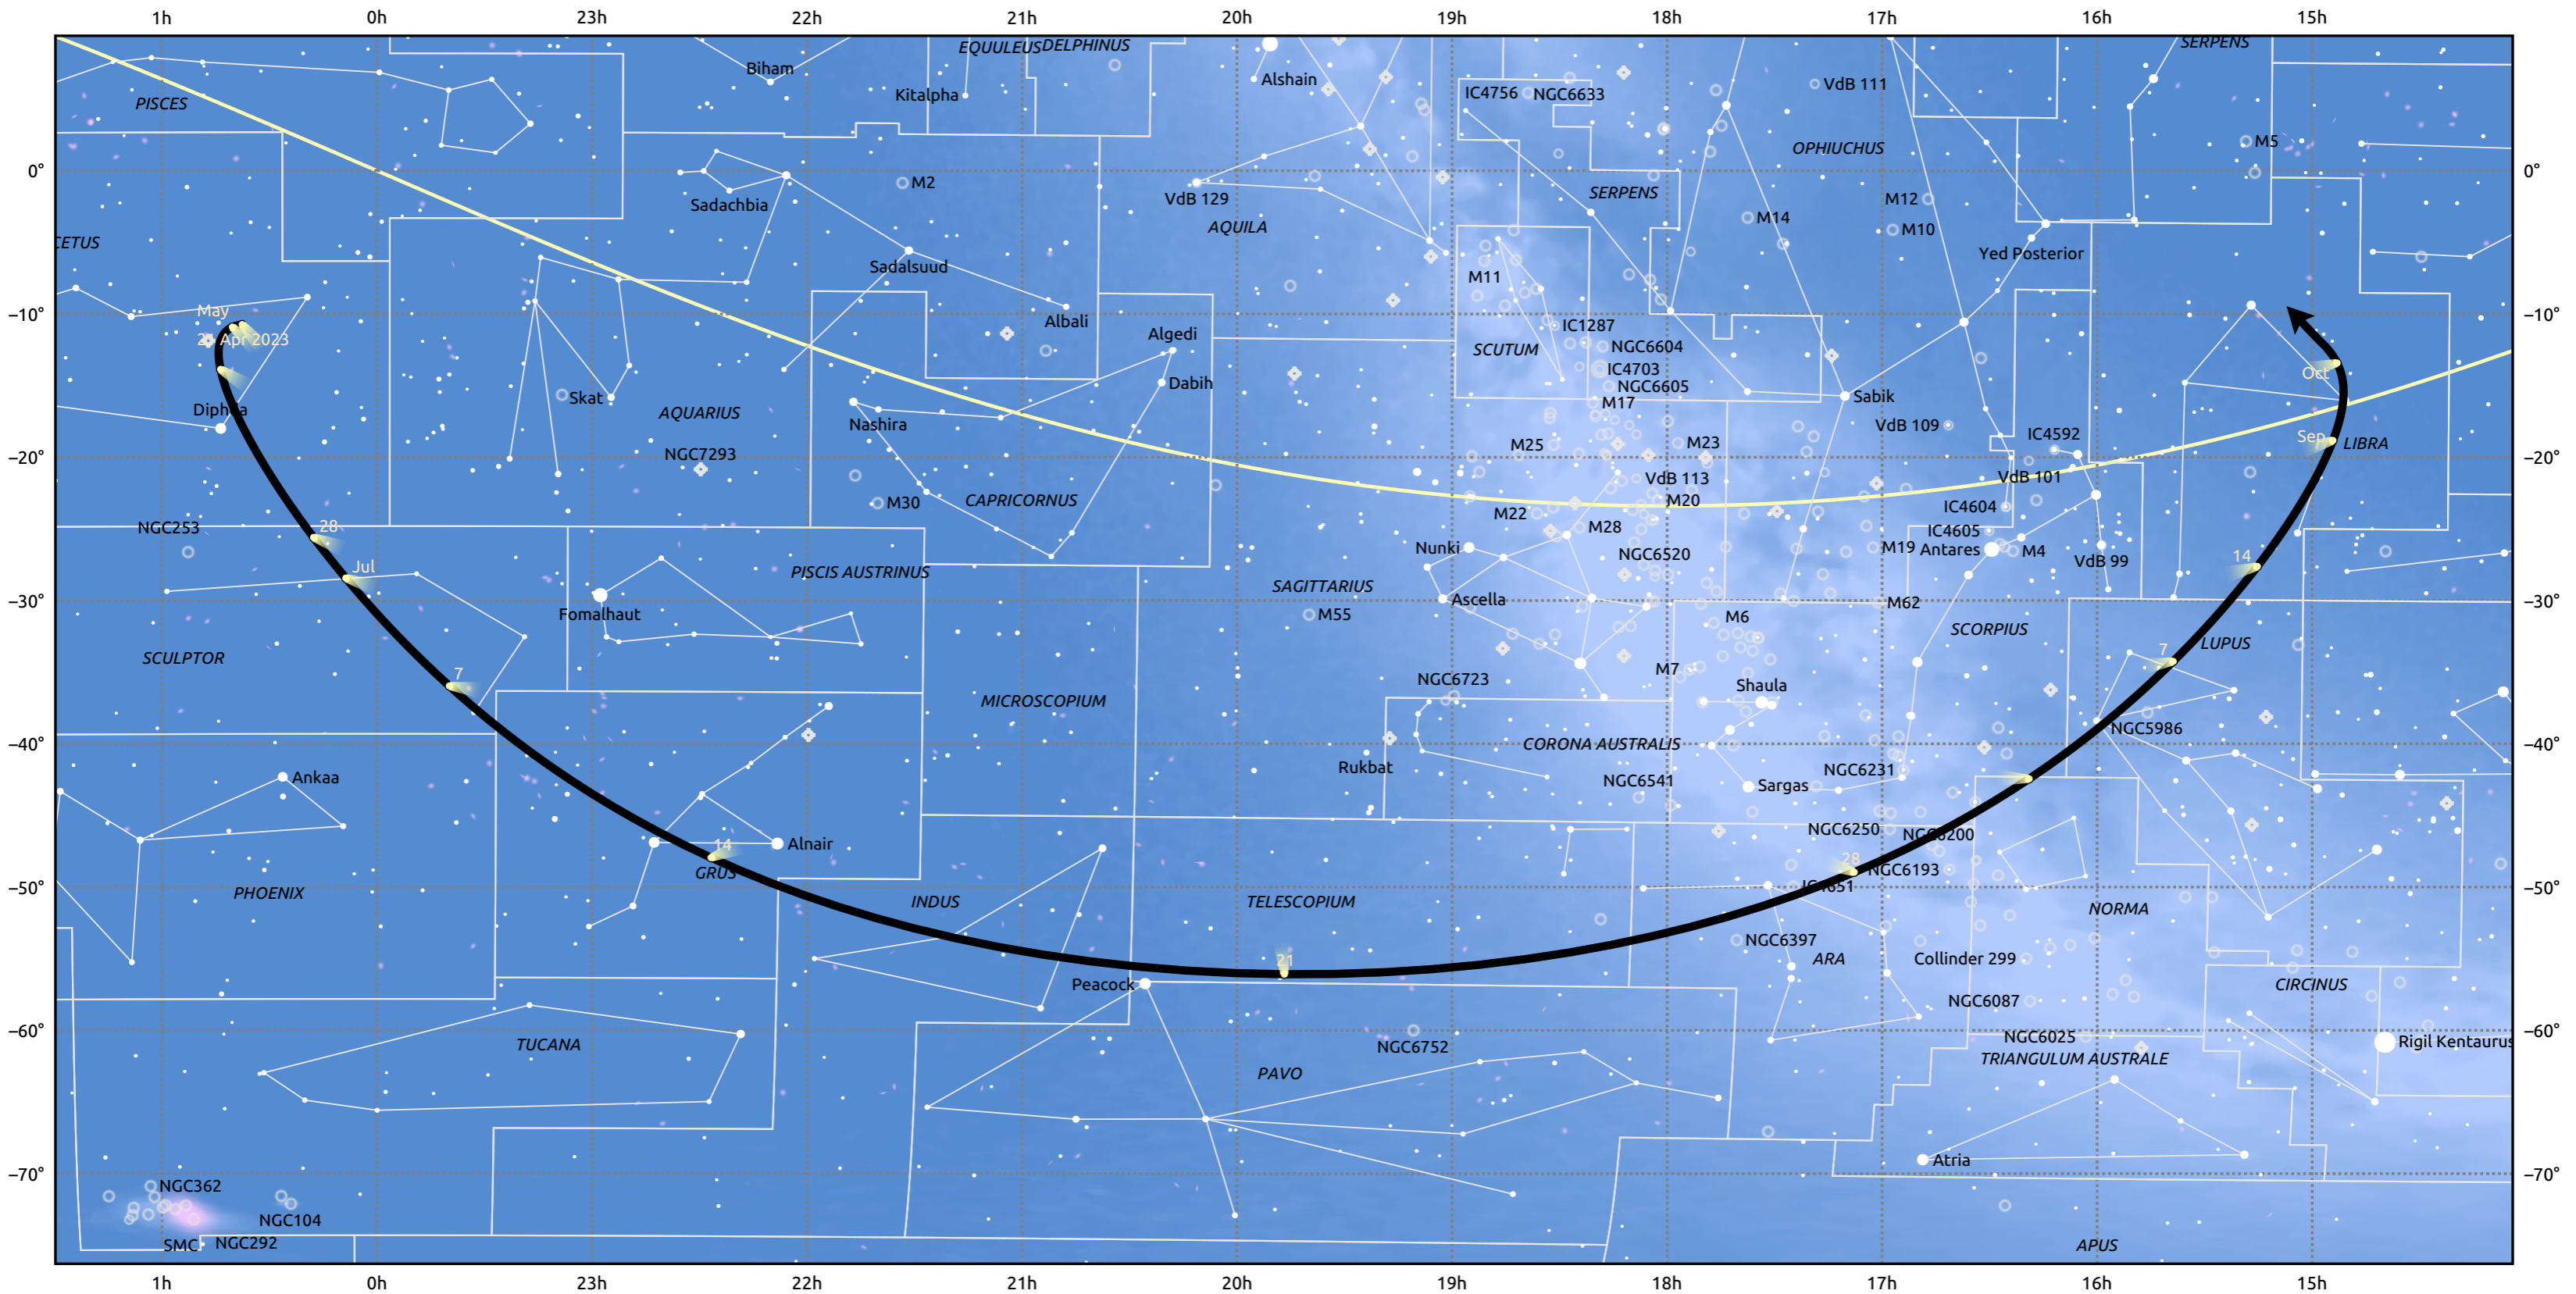

The path of C/2021 T4 (Lemmon) starting on 21 Apr 2023

© Dominic Ford 2011–2025. Date markers placed at midnight UTC. Downloaded from <https://in-the-sky.org>

Magnitude scale: • 6.0 • 5.0 • 4.0 • 3.0 • 2.0 • 1.0 • 0.0 • -1.0

— Ecliptic Plane

Galaxy Bright nebula Open cluster Globular cluster Planetary nebula

Date	Mag
2023 May 1	13.3
2023 May 20	12.6
2023 Jun 10	11.6
2023 Jun 26	10.6
2023 Jul 1	10.2
2023 Jul 9	9.5
2023 Aug 17	10.6
2023 Sep 1	11.4
2023 Sep 5	11.6
2023 Sep 30	12.6