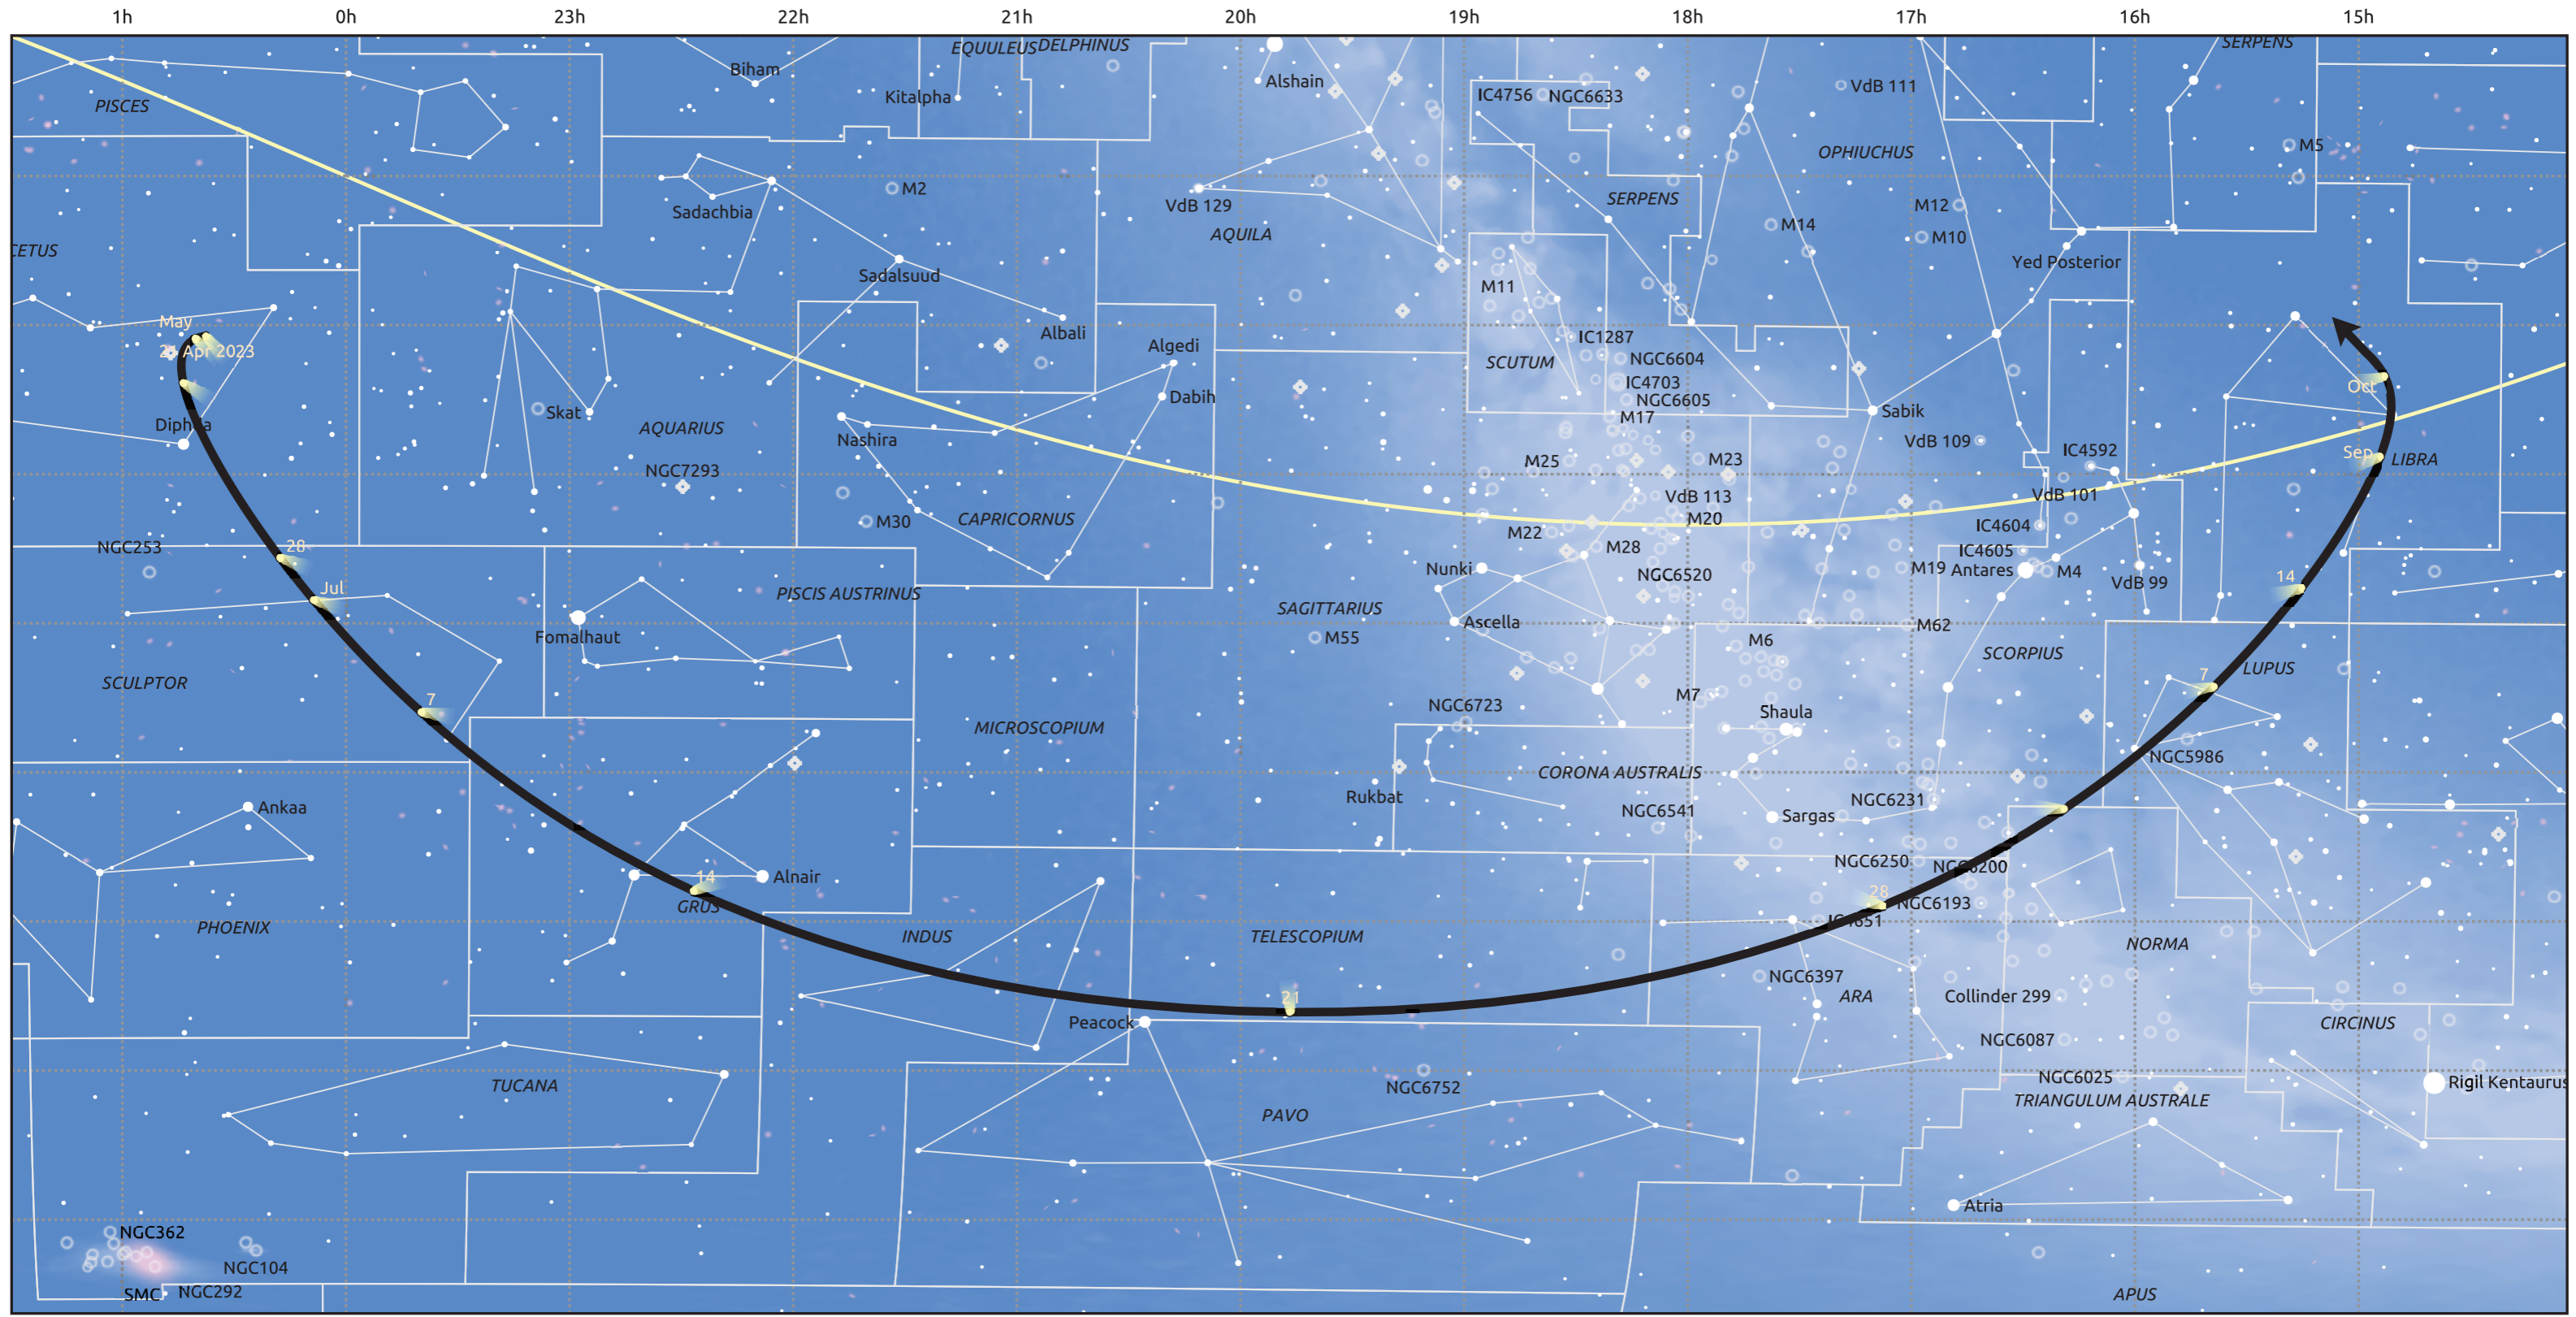

The path of C/2021 T4 (Lemmon) starting on 21 Apr 2023

© Dominic Ford 2011–2025. Date markers placed at midnight UTC. Downloaded from <https://in-the-sky.org>

Magnitude scale: • 6.0 • 5.0 • 4.0 • 3.0 • 2.0 • 1.0 • 0.0 • -1.0

— Ecliptic Plane

Galaxy Bright nebula Open cluster Globular cluster Planetary nebula

Date	Mag
2023 May 1	13.3
2023 May 20	12.6
2023 Jun 10	11.6
2023 Jun 26	10.6
2023 Jul 1	10.2
2023 Jul 9	9.5
2023 Aug 17	10.6
2023 Sep 1	11.4
2023 Sep 5	11.6
2023 Sep 30	12.6