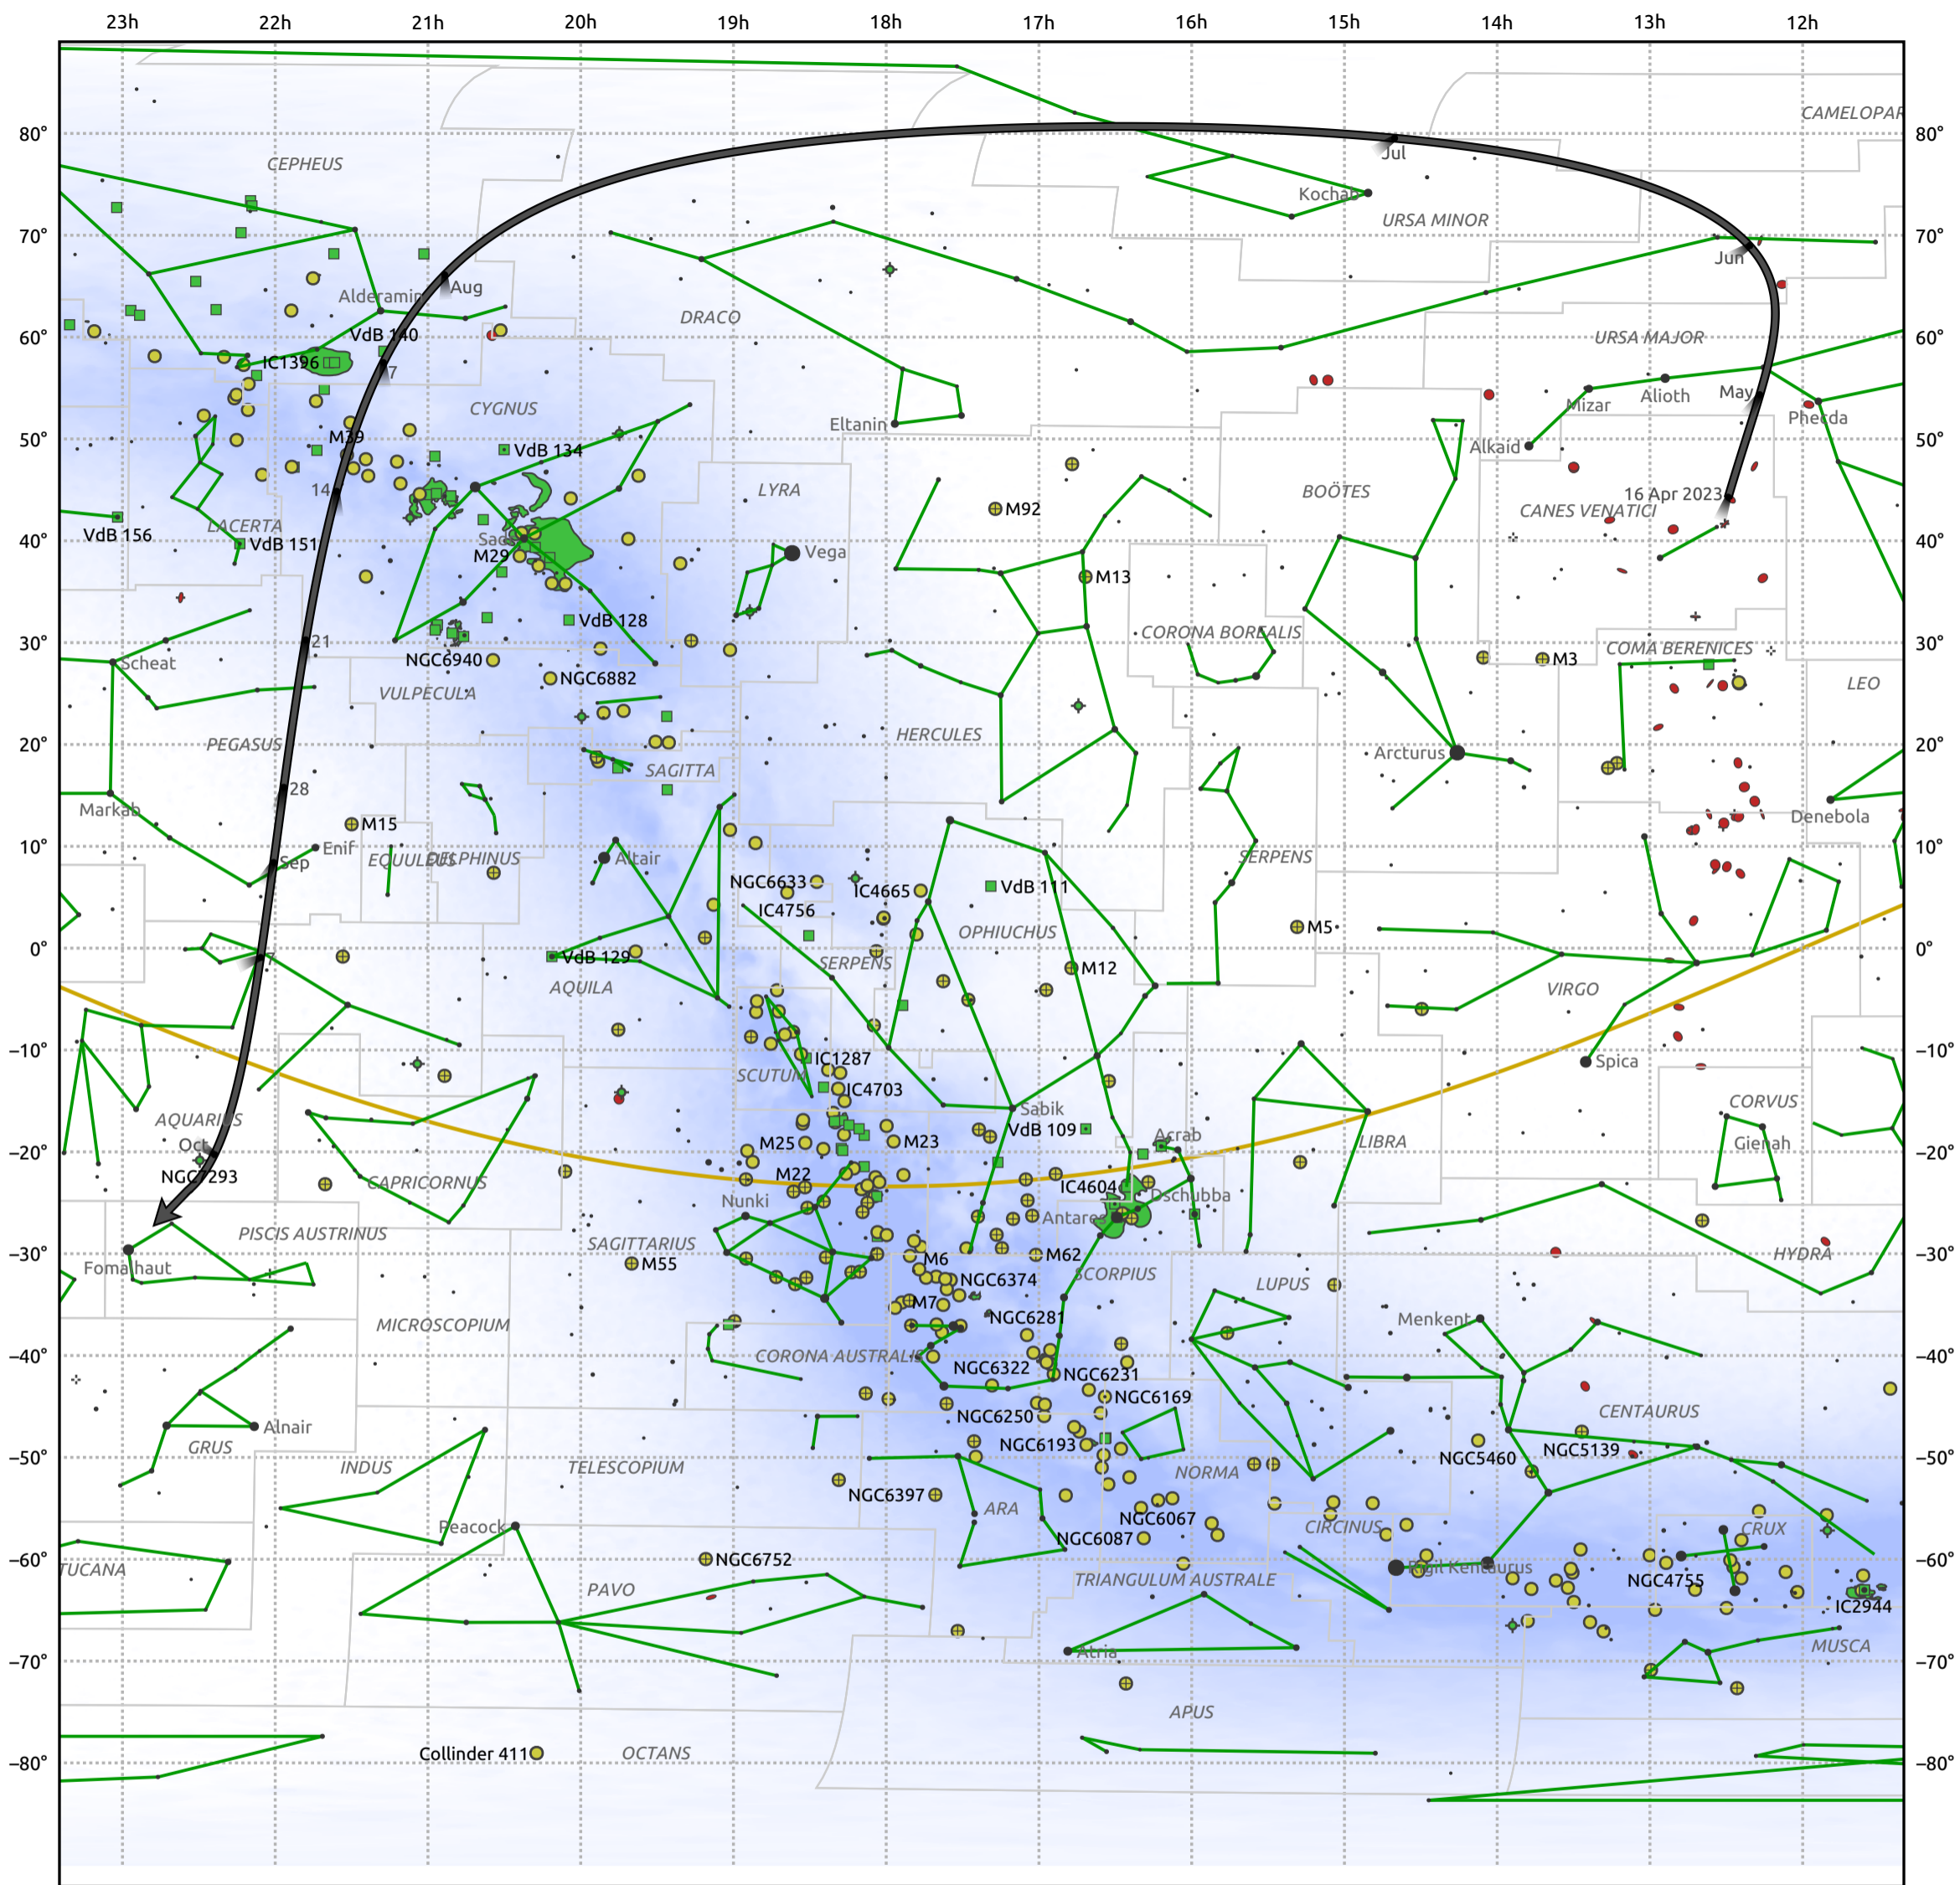

The path of C/2023 E1 (ATLAS) starting on 16 Apr 2023

© Dominic Ford 2011–2025. Date markers placed at midnight UTC. Downloaded from <https://in-the-sky.org>

Magnitude scale: • 5.0 • 4.0 • 3.0 • 2.0 • 1.0 • 0.0 • -1.0

— Ecliptic Plane

● Galaxy ■ Bright nebula ● Open cluster ⊕ Globular cluster ◆ Planetary nebula

Date	Mag
2023 May 1	9.5
2023 May 5	9.3
2023 May 24	8.3
2023 Jun 14	7.3
2023 Jul 1	6.7
2023 Sep 1	8.3
2023 Sep 11	9.3
2023 Sep 22	10.5
2023 Oct 3	11.6