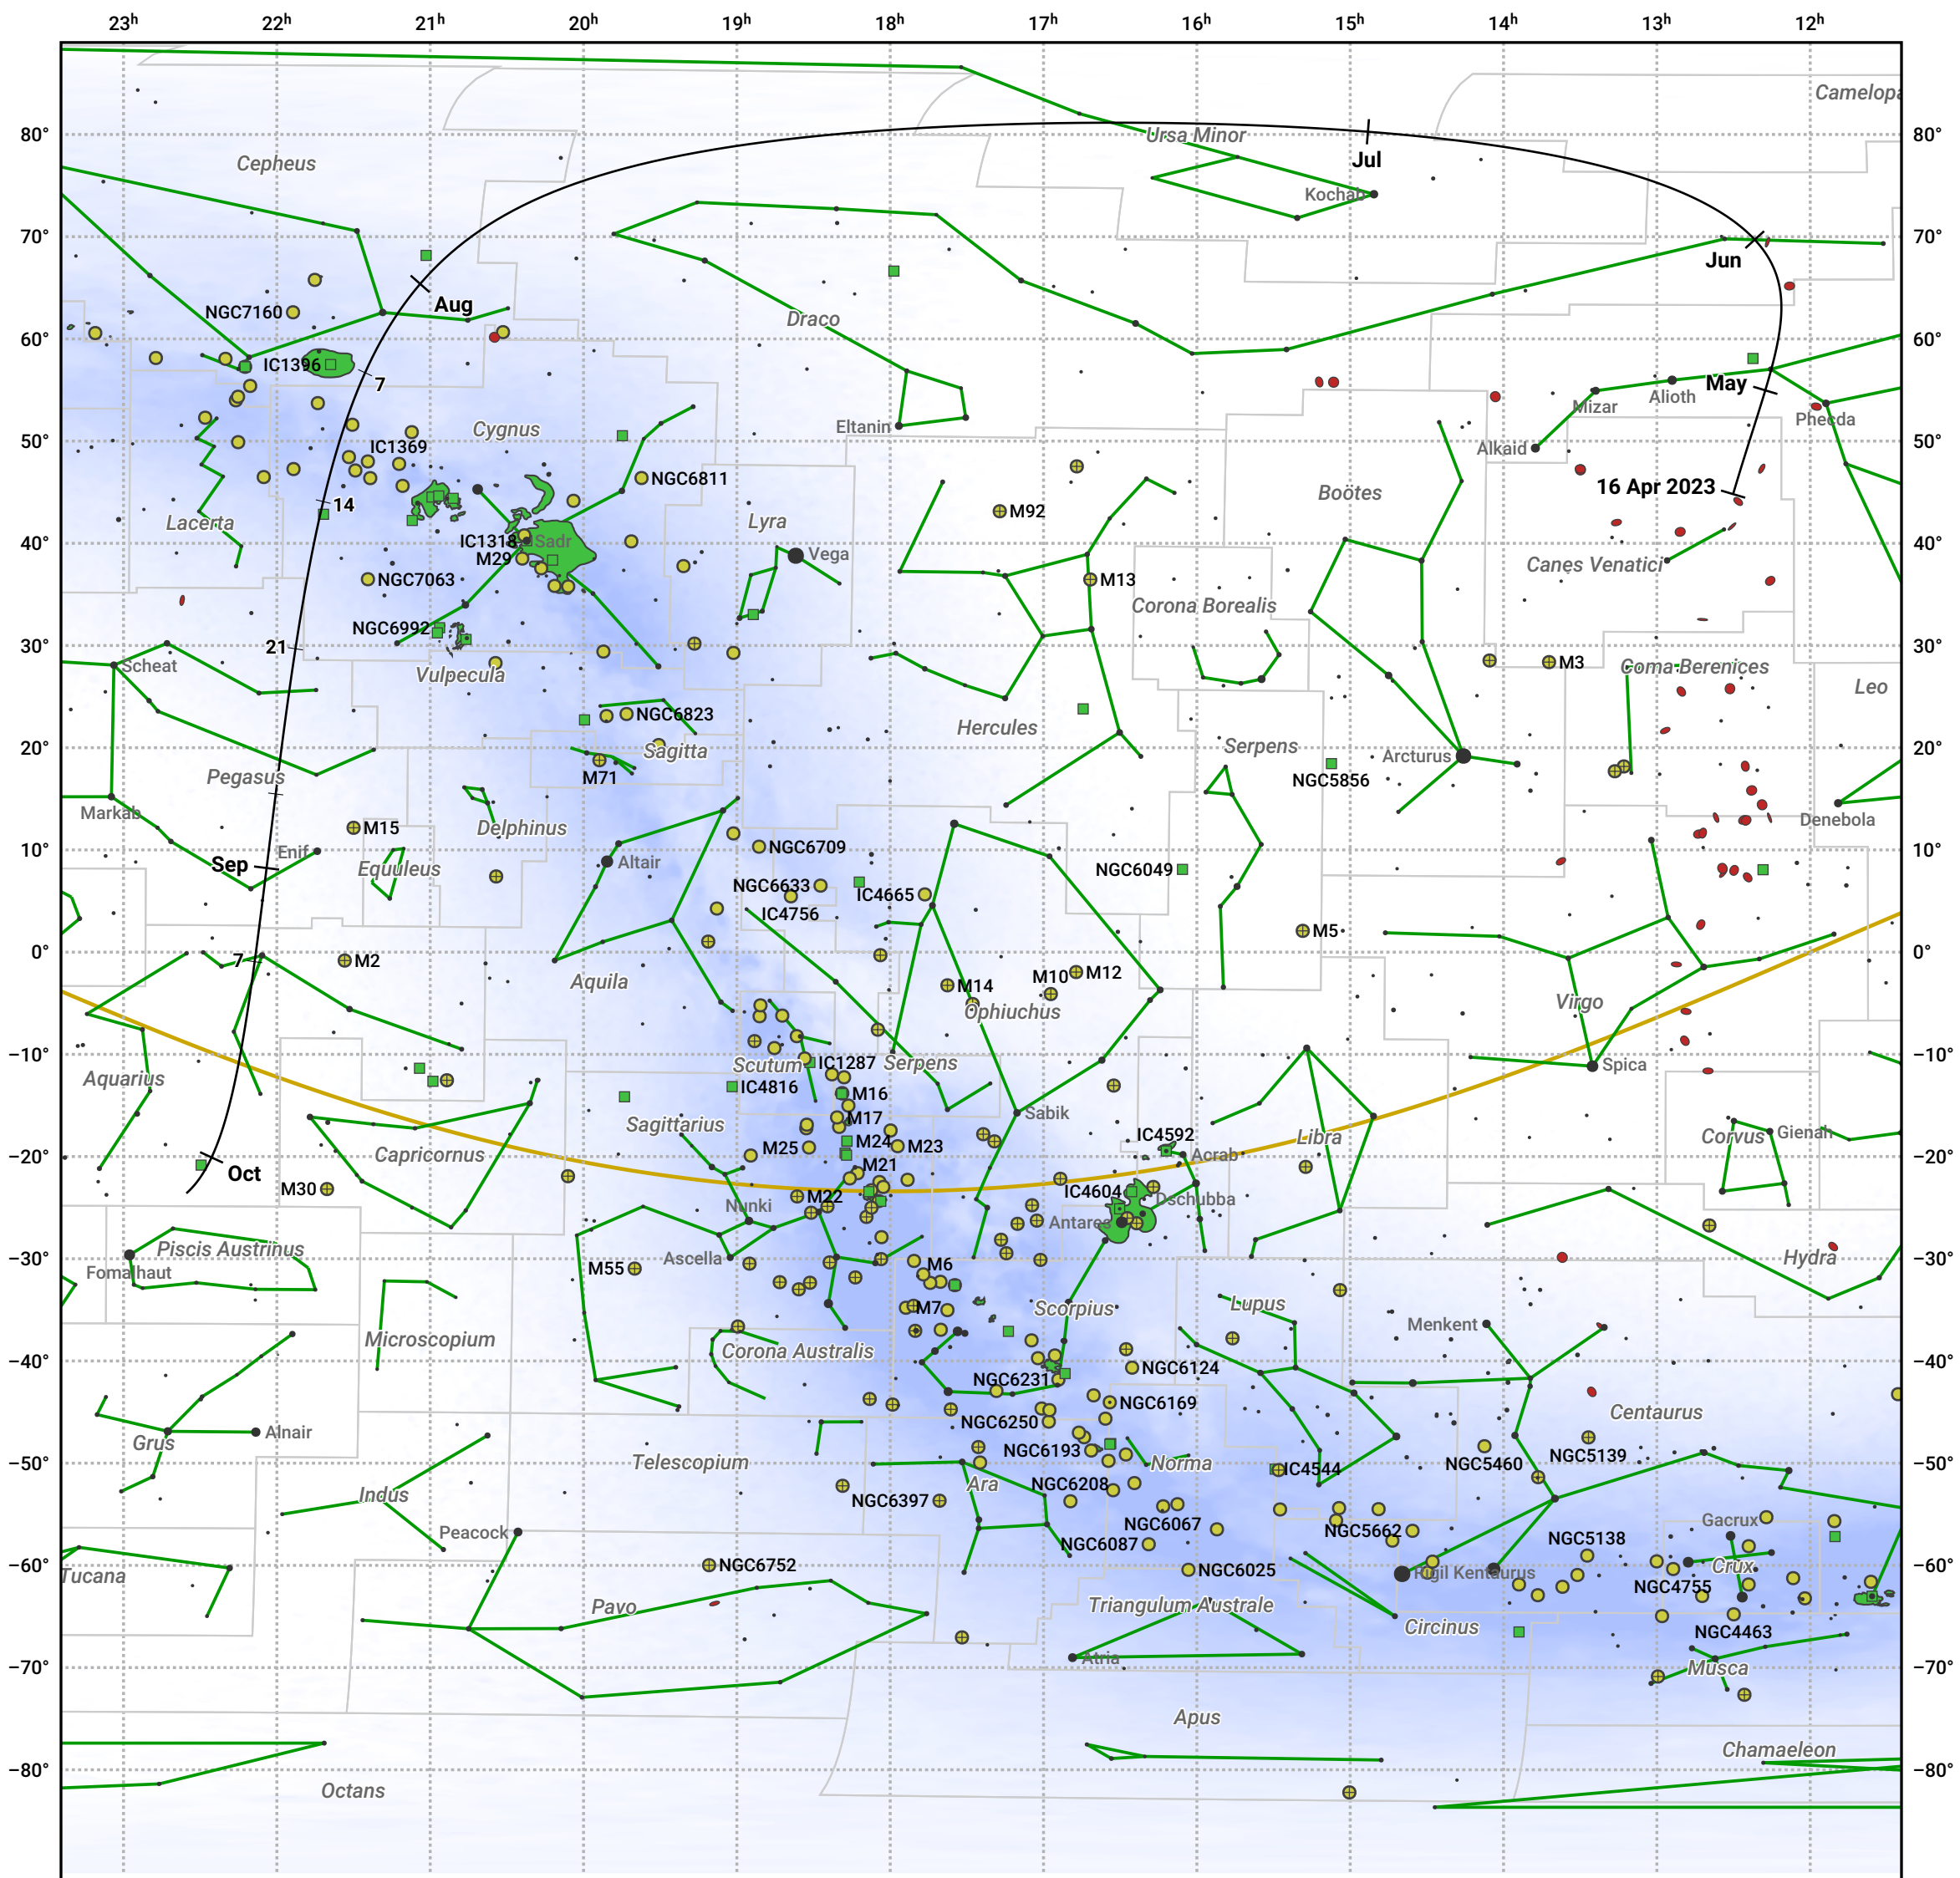

# The path of C/2023 E1 (ATLAS) starting on 16 Apr 2023

© Dominic Ford 2011–2024. Date markers placed at midnight UTC. Downloaded from <https://in-the-sky.org>

Magnitude scale: • 5.0 • 4.0 • 3.0 • 2.0 • 1.0 • 0.0 • -1.0

— Ecliptic Plane

● Galaxy ■ Bright nebula ● Open cluster ⊕ Globular cluster

Date	Mag
2023 May 1	9.5
2023 May 5	9.3
2023 May 24	8.2
2023 Jun 15	7.2
2023 Jul 1	6.7
2023 Aug 30	8.2
2023 Sep 1	8.4
2023 Sep 10	9.3
2023 Sep 20	10.3
2023 Oct 1	11.4
2023 Oct 13	12.5