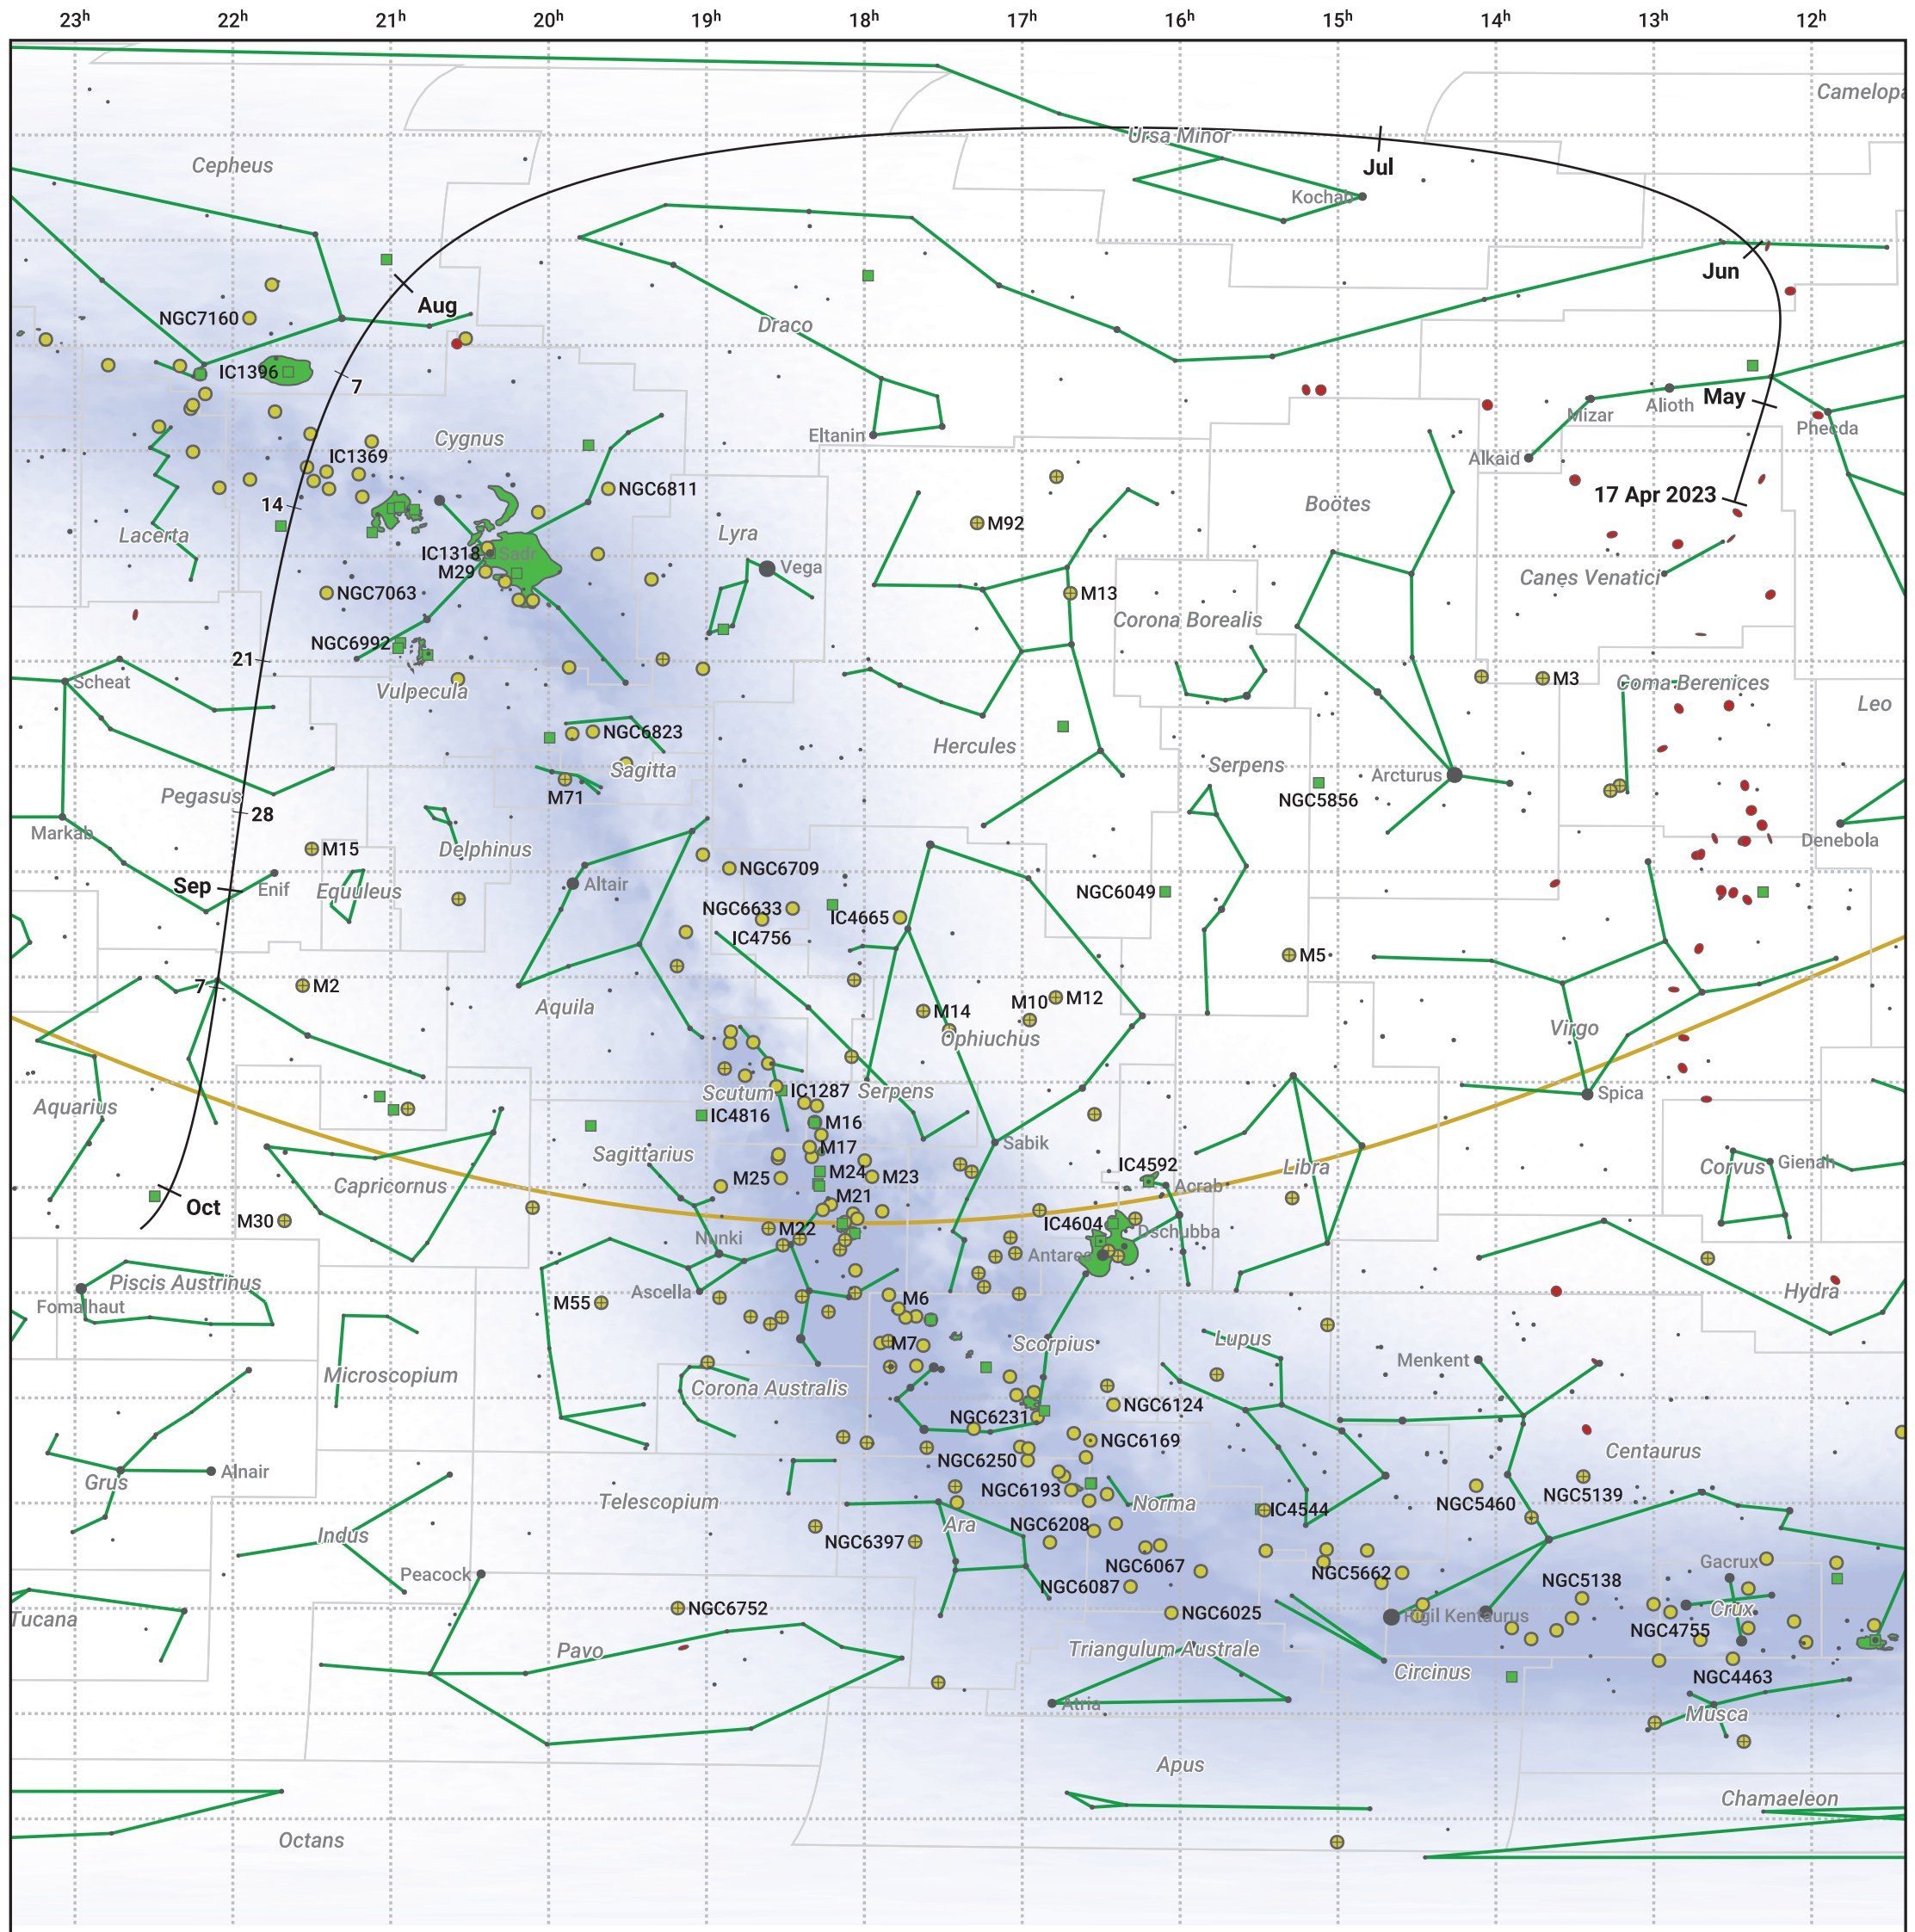

The path of C/2023 E1 (ATLAS) starting on 17 Apr 2023

© Dominic Ford 2011–2024. Date markers placed at midnight UTC. Downloaded from <https://in-the-sky.org>

Magnitude scale: • 5.0 • 4.0 • 3.0 • 2.0 • 1.0 • 0.0 • -1.0

— Ecliptic Plane

● Galaxy ■ Bright nebula ● Open cluster ● Globular cluster

Date	Mag
2023 May 1	9.5
2023 May 6	9.3
2023 May 25	8.2
2023 Jun 16	7.2
2023 Jul 1	6.7
2023 Aug 31	8.2
2023 Sep 1	8.3
2023 Sep 10	9.3
2023 Sep 20	10.3
2023 Oct 1	11.4
2023 Oct 13	12.5