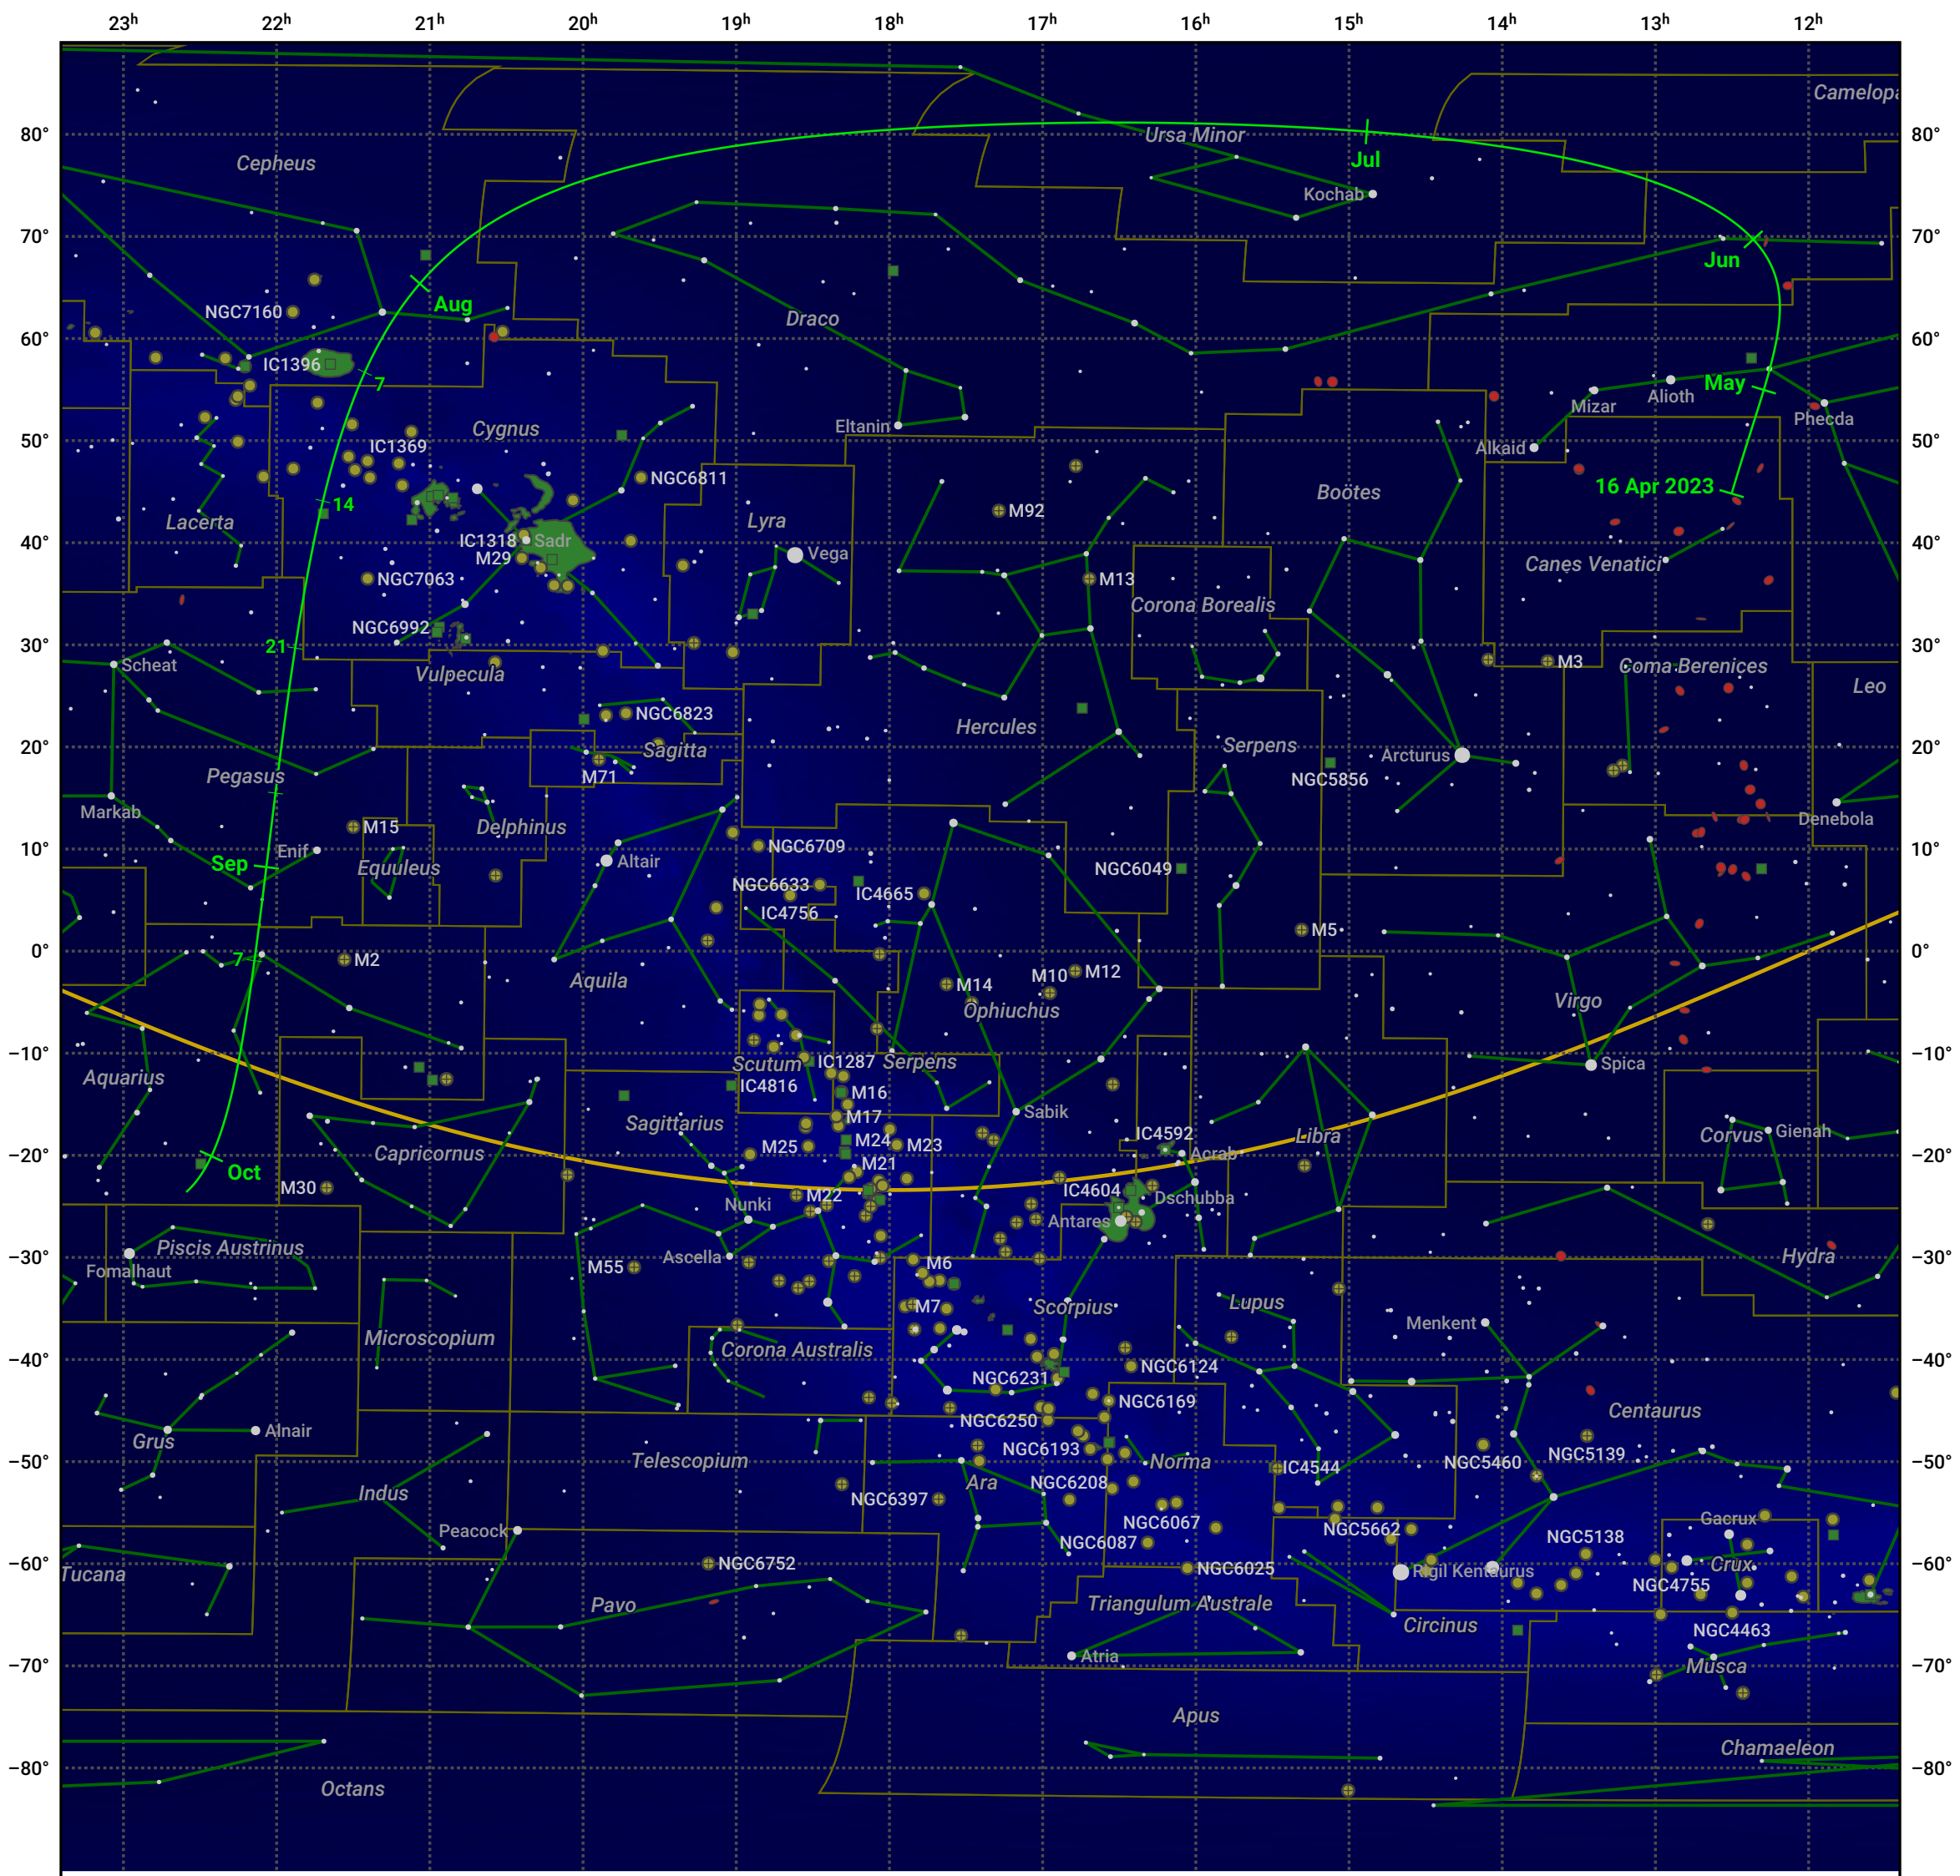

# The path of C/2023 E1 (ATLAS) starting on 16 Apr 2023

© Dominic Ford 2011–2024. Date markers placed at midnight UTC. Downloaded from <https://in-the-sky.org>

Magnitude scale:  5.0  4.0  3.0  2.0  1.0  0.0  -1.0

Ecliptic Plane

Galaxy  Bright nebula  Open cluster  Globular cluster

Date	Mag
2023 May 1	9.5
2023 May 5	9.3
2023 May 24	8.2
2023 Jun 15	7.2
2023 Jul 1	6.7
2023 Aug 30	8.2
2023 Sep 1	8.4
2023 Sep 10	9.3
2023 Sep 20	10.3
2023 Oct 1	11.4
2023 Oct 13	12.5