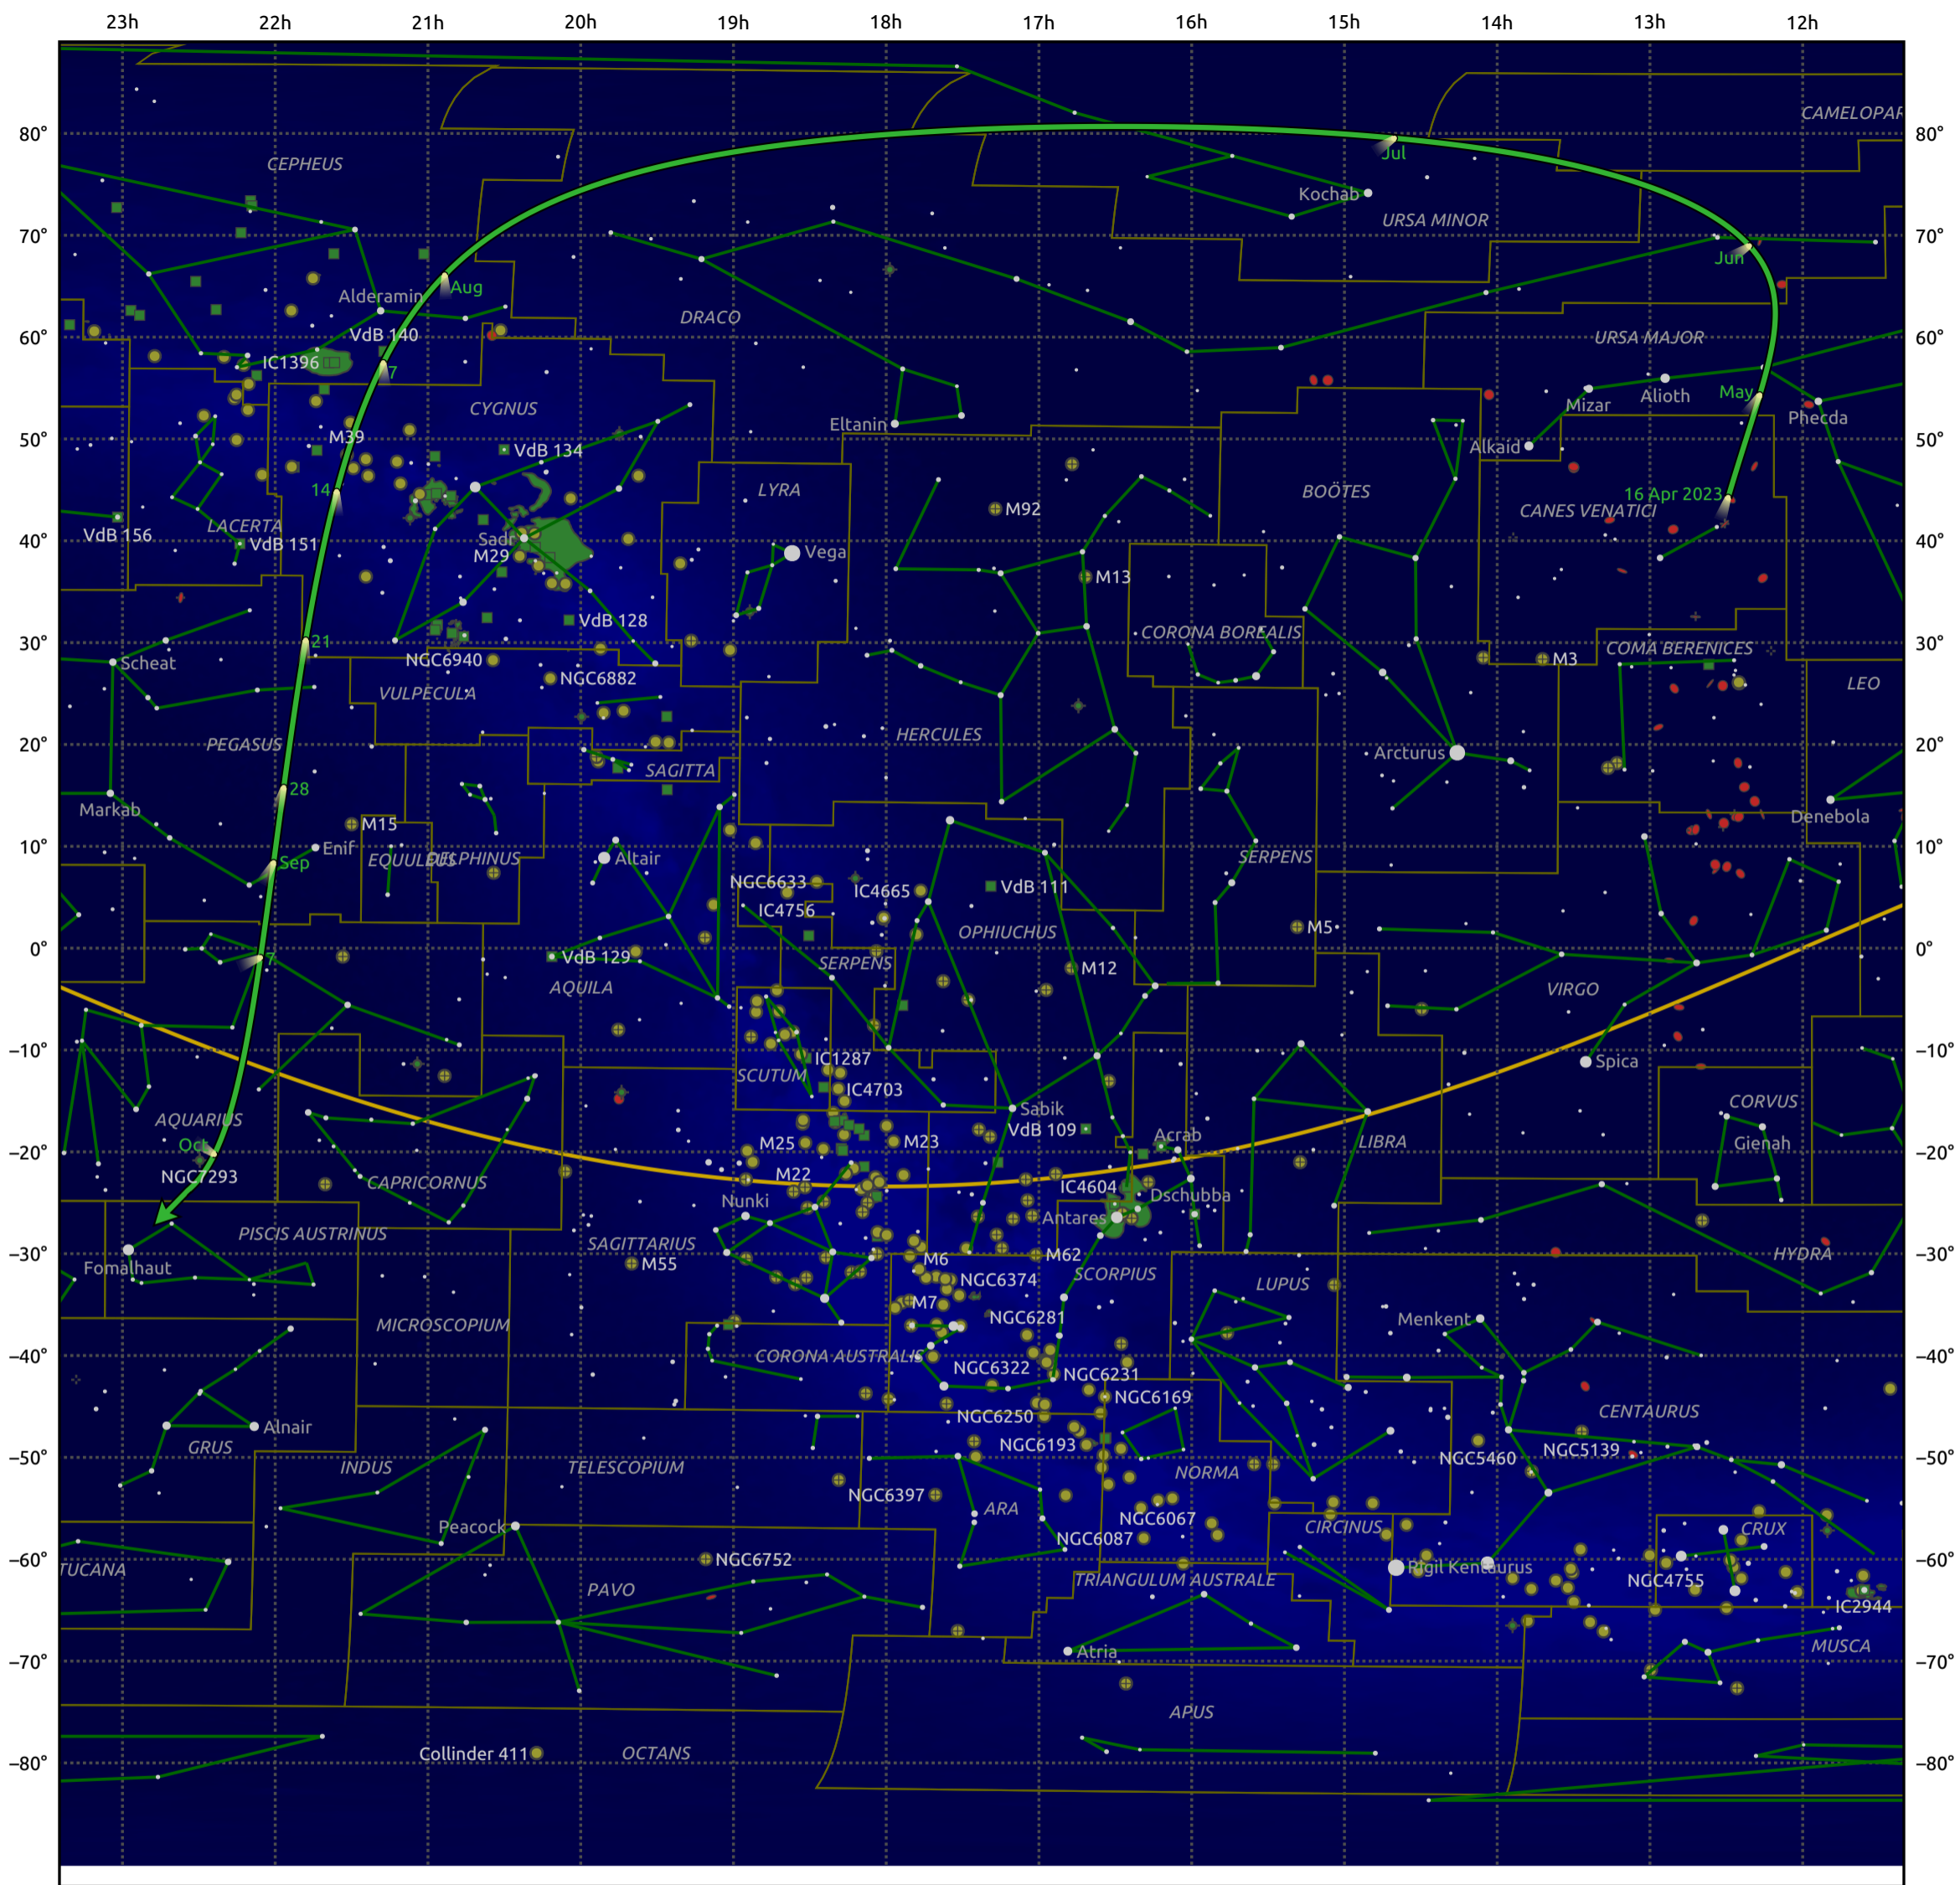

# The path of C/2023 E1 (ATLAS) starting on 16 Apr 2023

© Dominic Ford 2011–2025. Date markers placed at midnight UTC. Downloaded from <https://in-the-sky.org>

Magnitude scale:  $\cdot$  5.0  $\cdot$  4.0  $\cdot$  3.0  $\cdot$  2.0  $\bullet$  1.0  $\bullet$  0.0  $\bullet$  -1.0

— Ecliptic Plane

● Galaxy   
 ■ Bright nebula   
 ● Open cluster   
 ⊕ Globular cluster   
 ◆ Planetary nebula

Date	Mag
2023 May 1	9.5
2023 May 5	9.3
2023 May 24	8.3
2023 Jun 14	7.3
2023 Jul 1	6.7
2023 Sep 1	8.3
2023 Sep 11	9.3
2023 Sep 22	10.5
2023 Oct 3	11.6