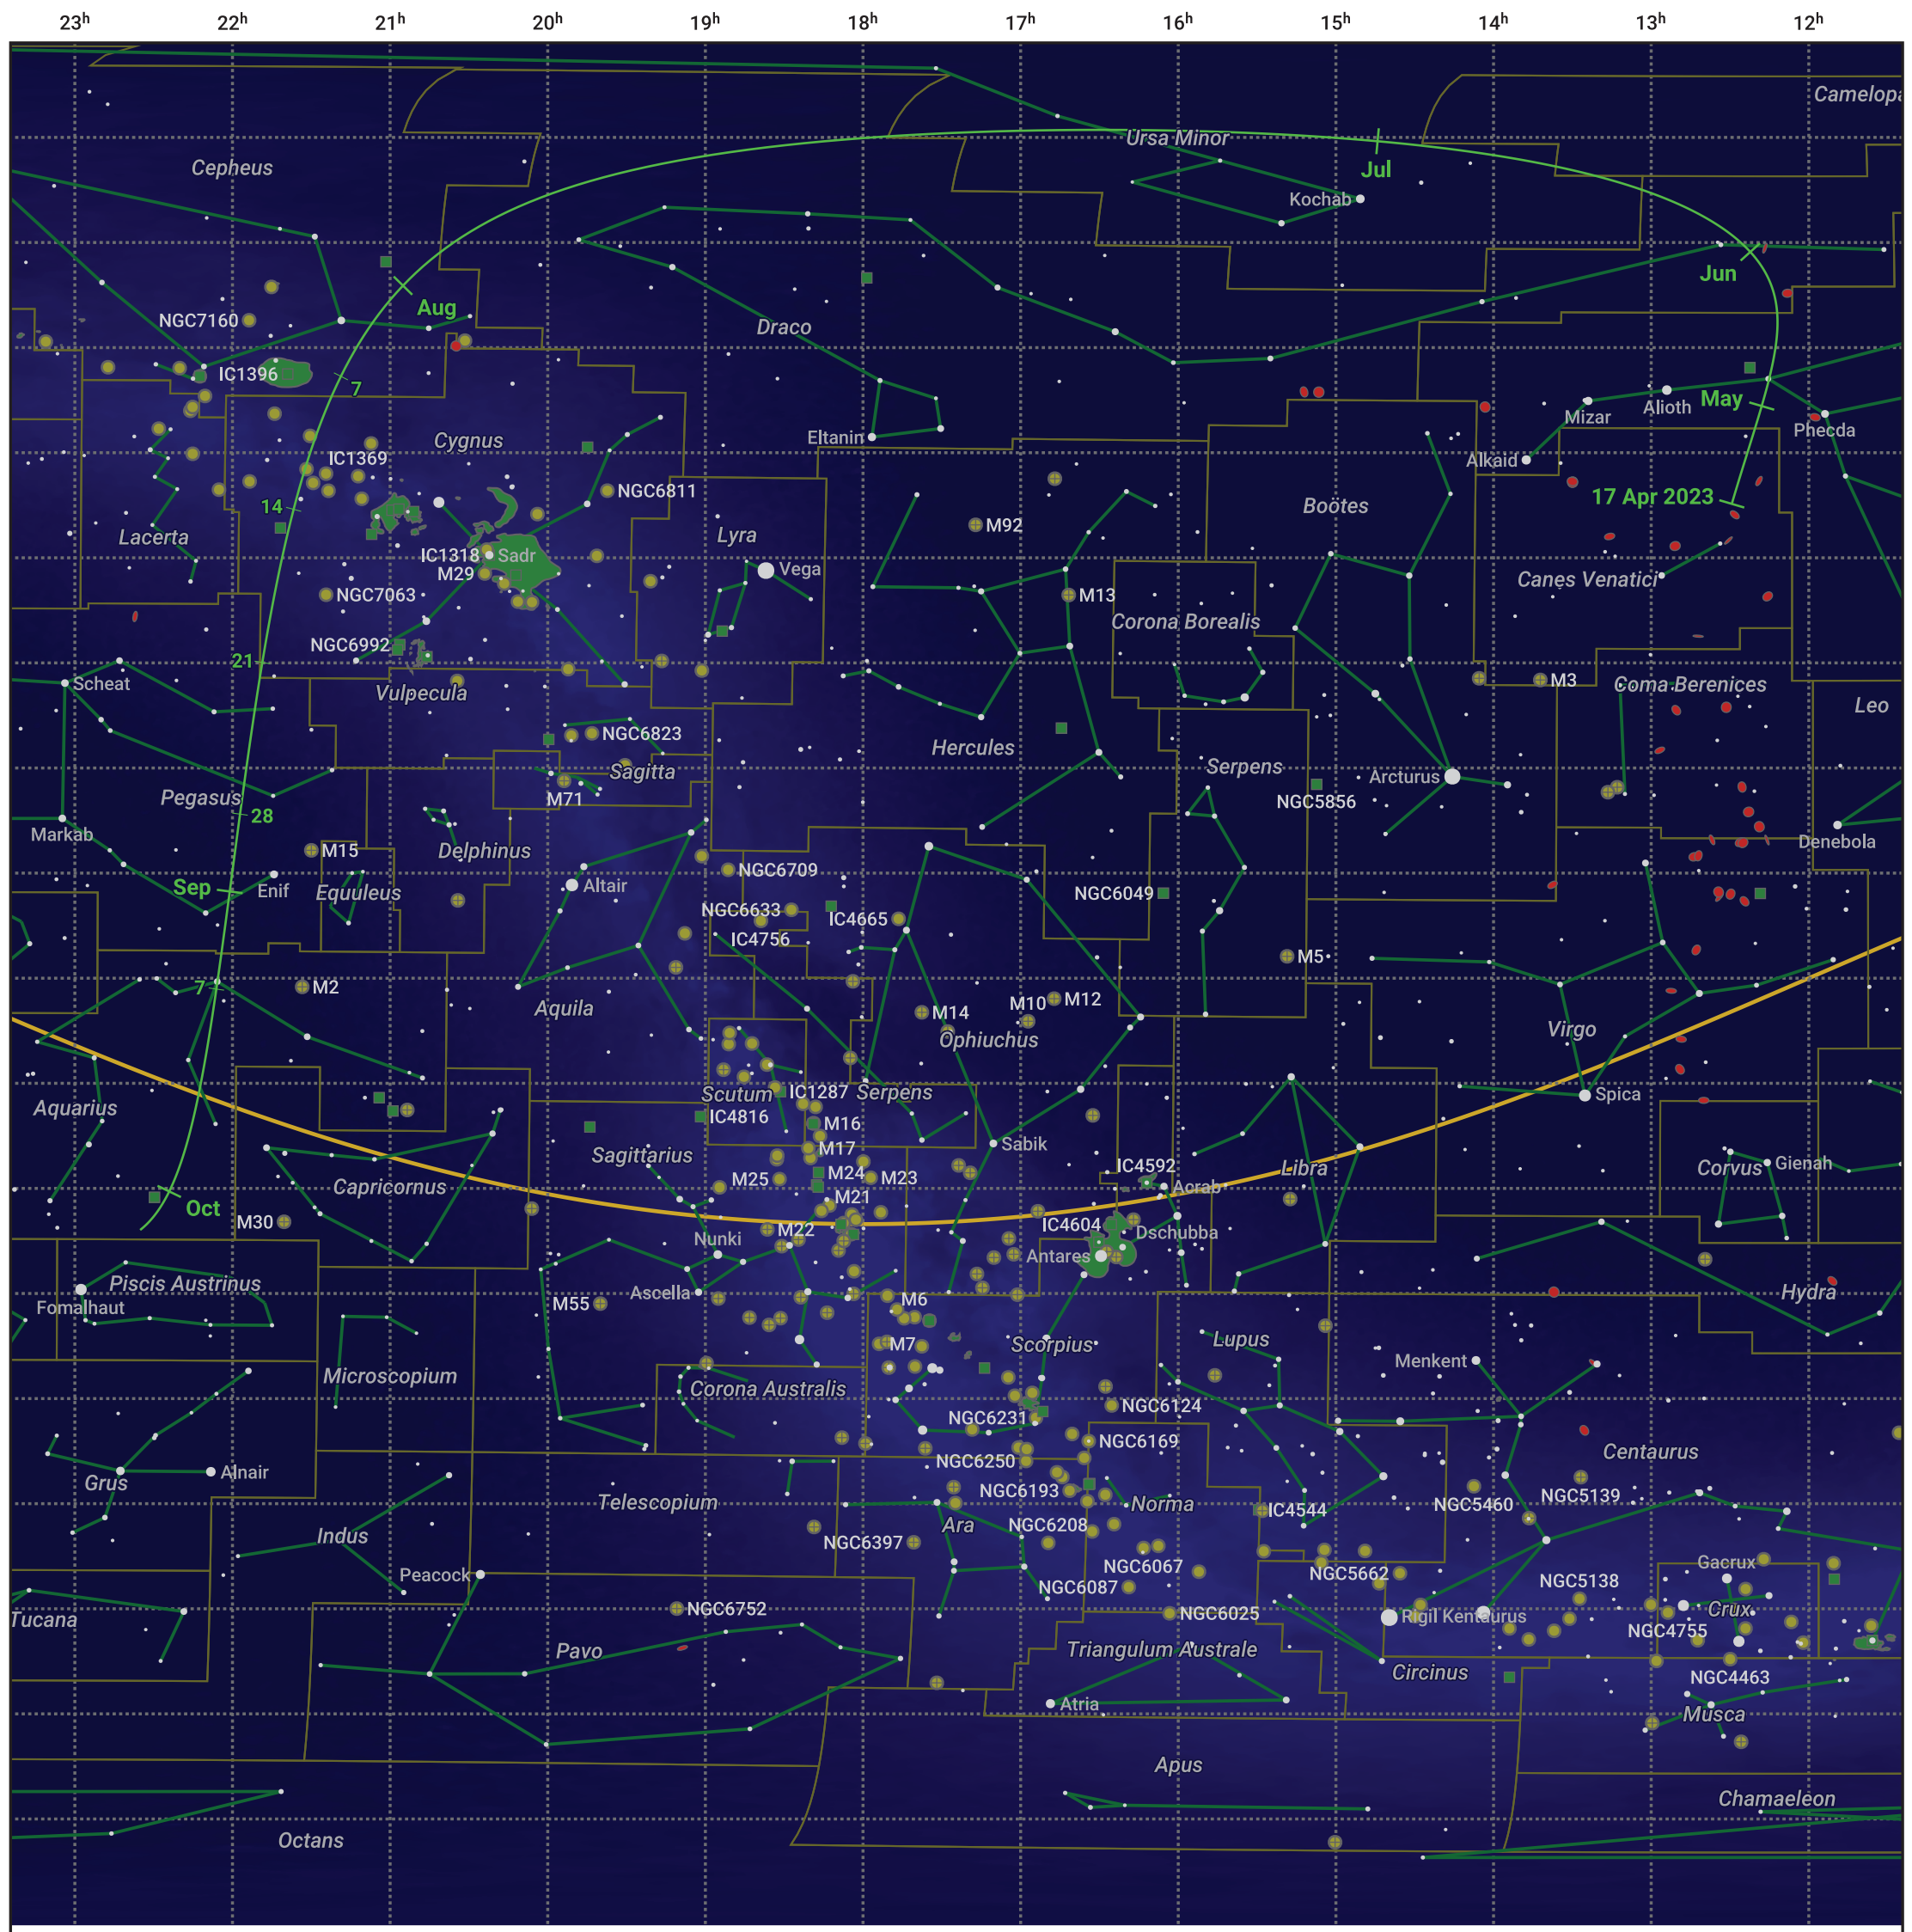

The path of C/2023 E1 (ATLAS) starting on 17 Apr 2023

© Dominic Ford 2011–2024. Date markers placed at midnight UTC. Downloaded from <https://in-the-sky.org>

Magnitude scale: • 5.0 • 4.0 • 3.0 • 2.0 • 1.0 • 0.0 • -1.0

— Ecliptic Plane

● Galaxy ■ Bright nebula ● Open cluster ● Globular cluster

Date	Mag
2023 May 1	9.5
2023 May 6	9.3
2023 May 25	8.2
2023 Jun 16	7.2
2023 Jul 1	6.7
2023 Aug 31	8.2
2023 Sep 1	8.3
2023 Sep 10	9.3
2023 Sep 20	10.3
2023 Oct 1	11.4
2023 Oct 13	12.5