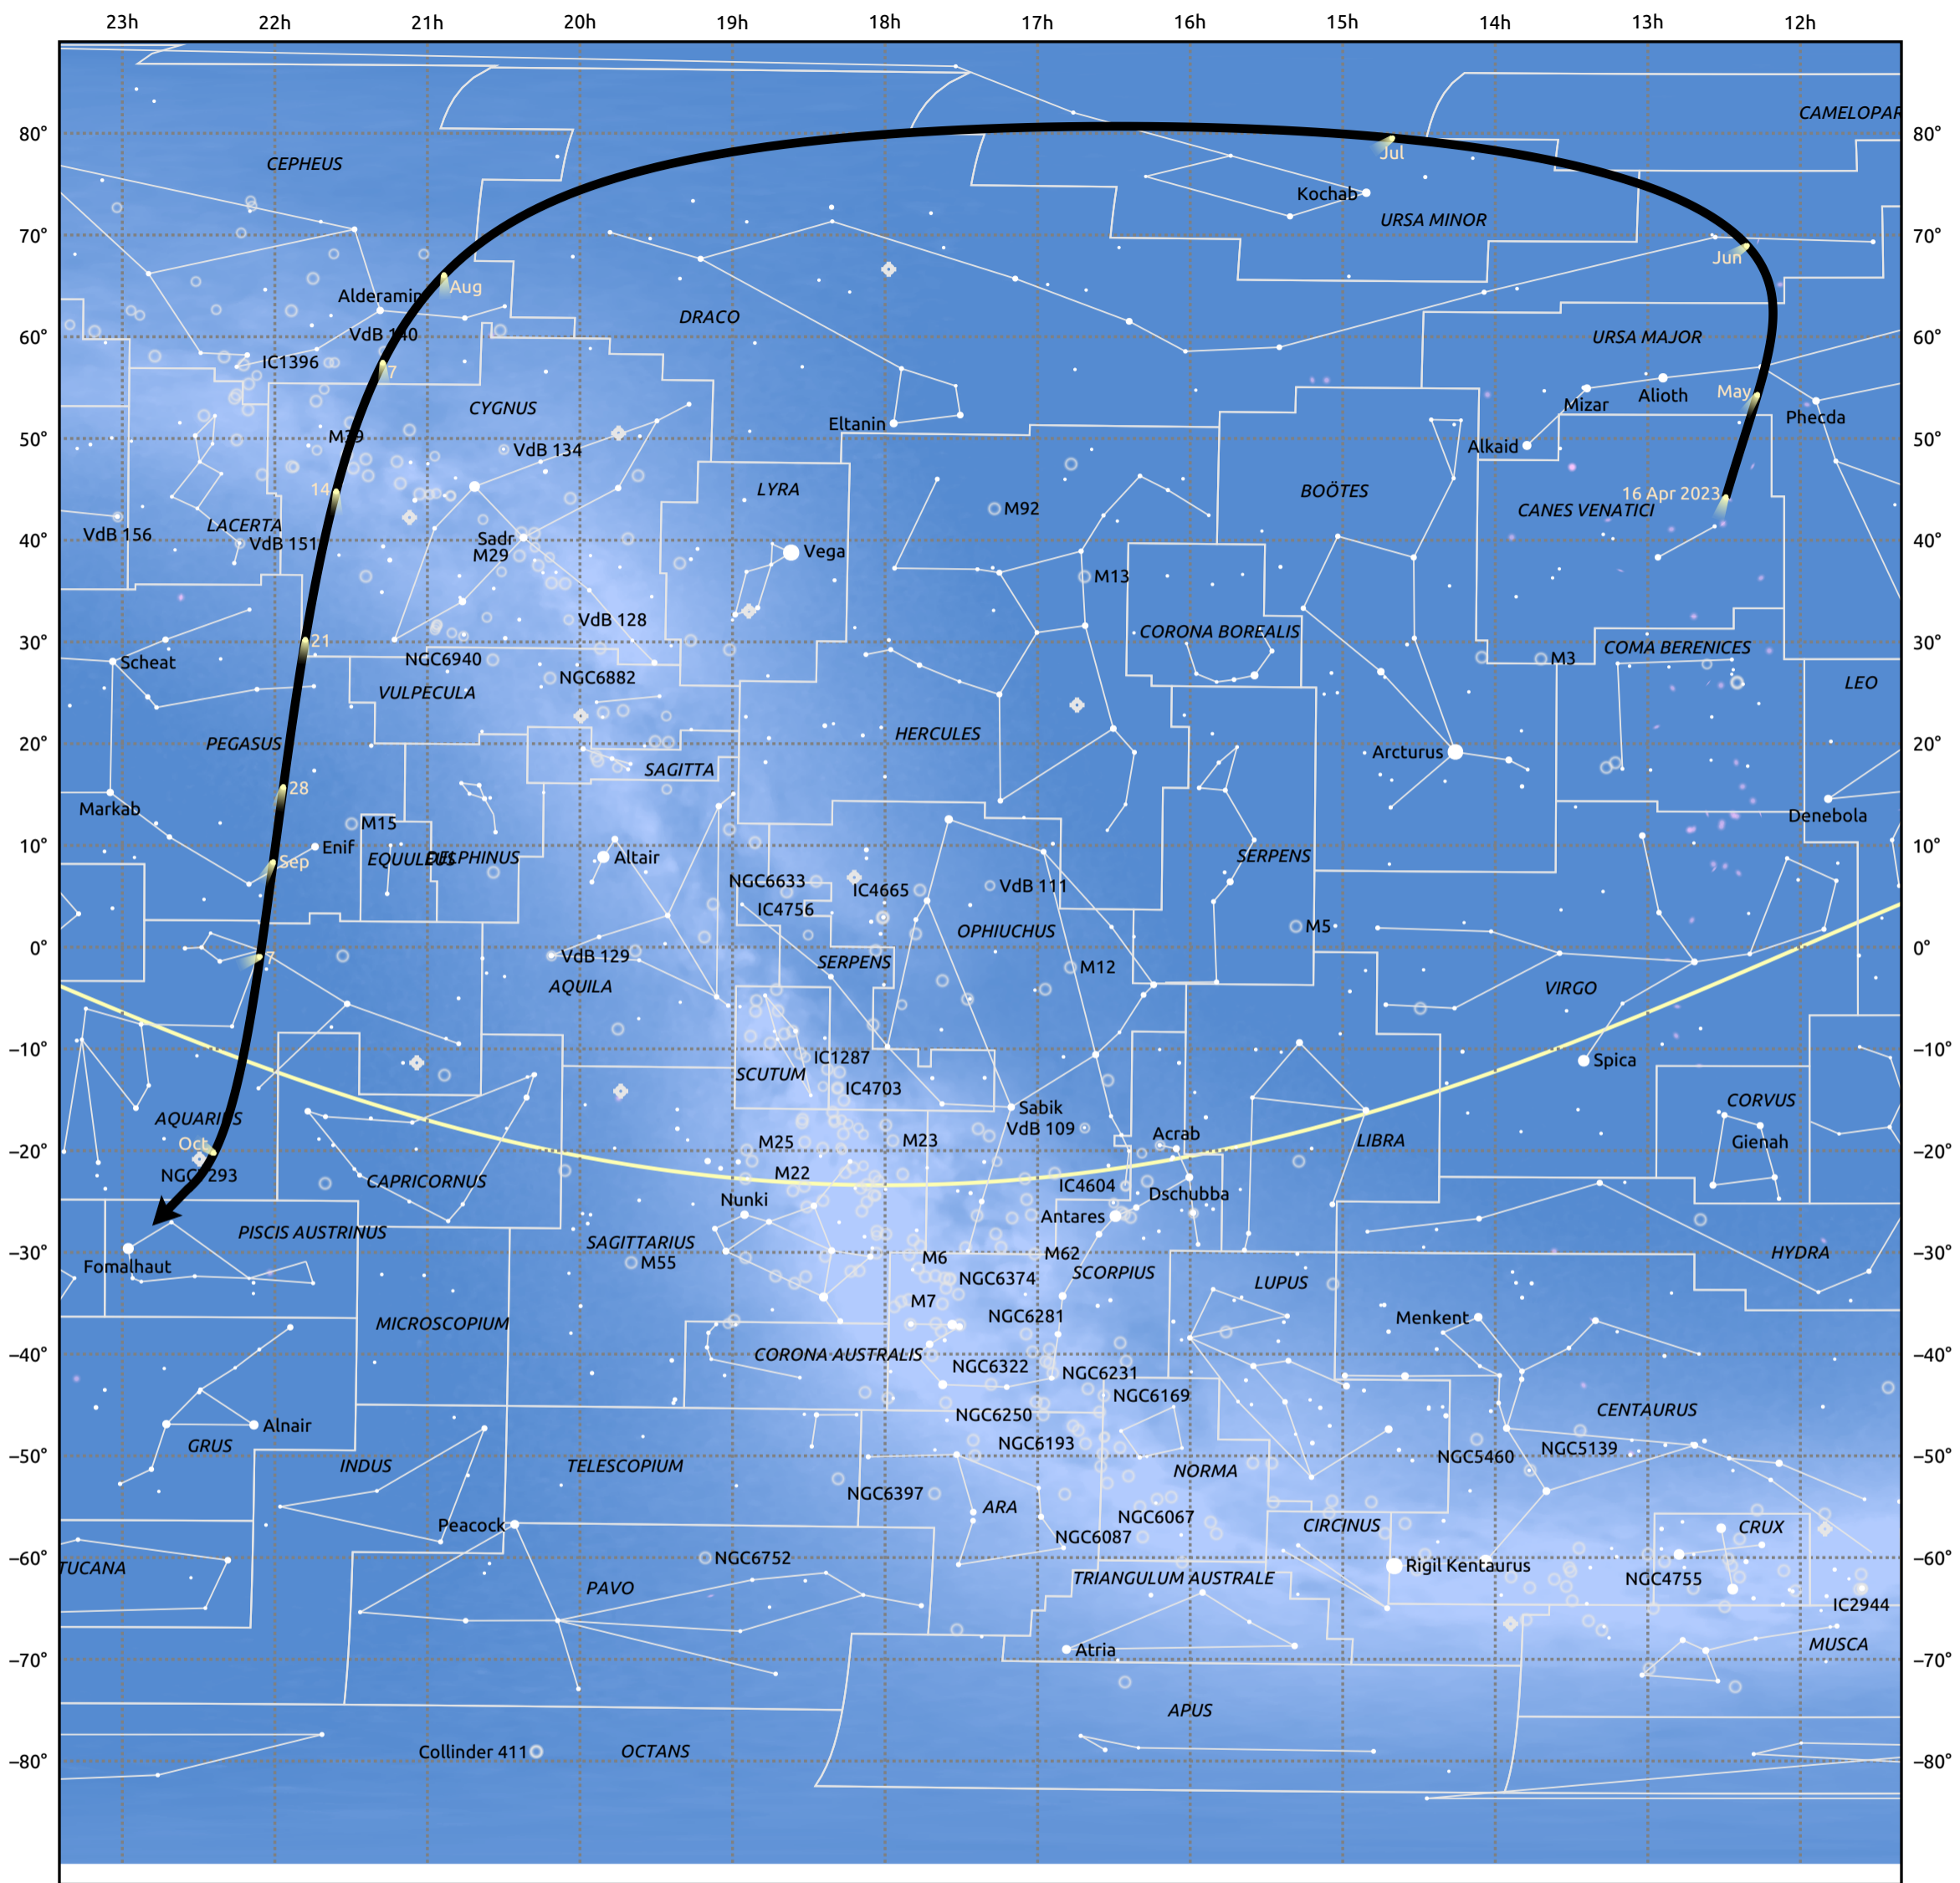

The path of C/2023 E1 (ATLAS) starting on 16 Apr 2023

© Dominic Ford 2011–2025. Date markers placed at midnight UTC. Downloaded from <https://in-the-sky.org>

Magnitude scale: • 5.0 • 4.0 • 3.0 • 2.0 • 1.0 • 0.0 • -1.0

— Ecliptic Plane

Galaxy Bright nebula Open cluster Globular cluster Planetary nebula

Date	Mag
2023 May 1	9.5
2023 May 5	9.3
2023 May 24	8.3
2023 Jun 14	7.3
2023 Jul 1	6.7
2023 Sep 1	8.3
2023 Sep 11	9.3
2023 Sep 22	10.5
2023 Oct 3	11.6