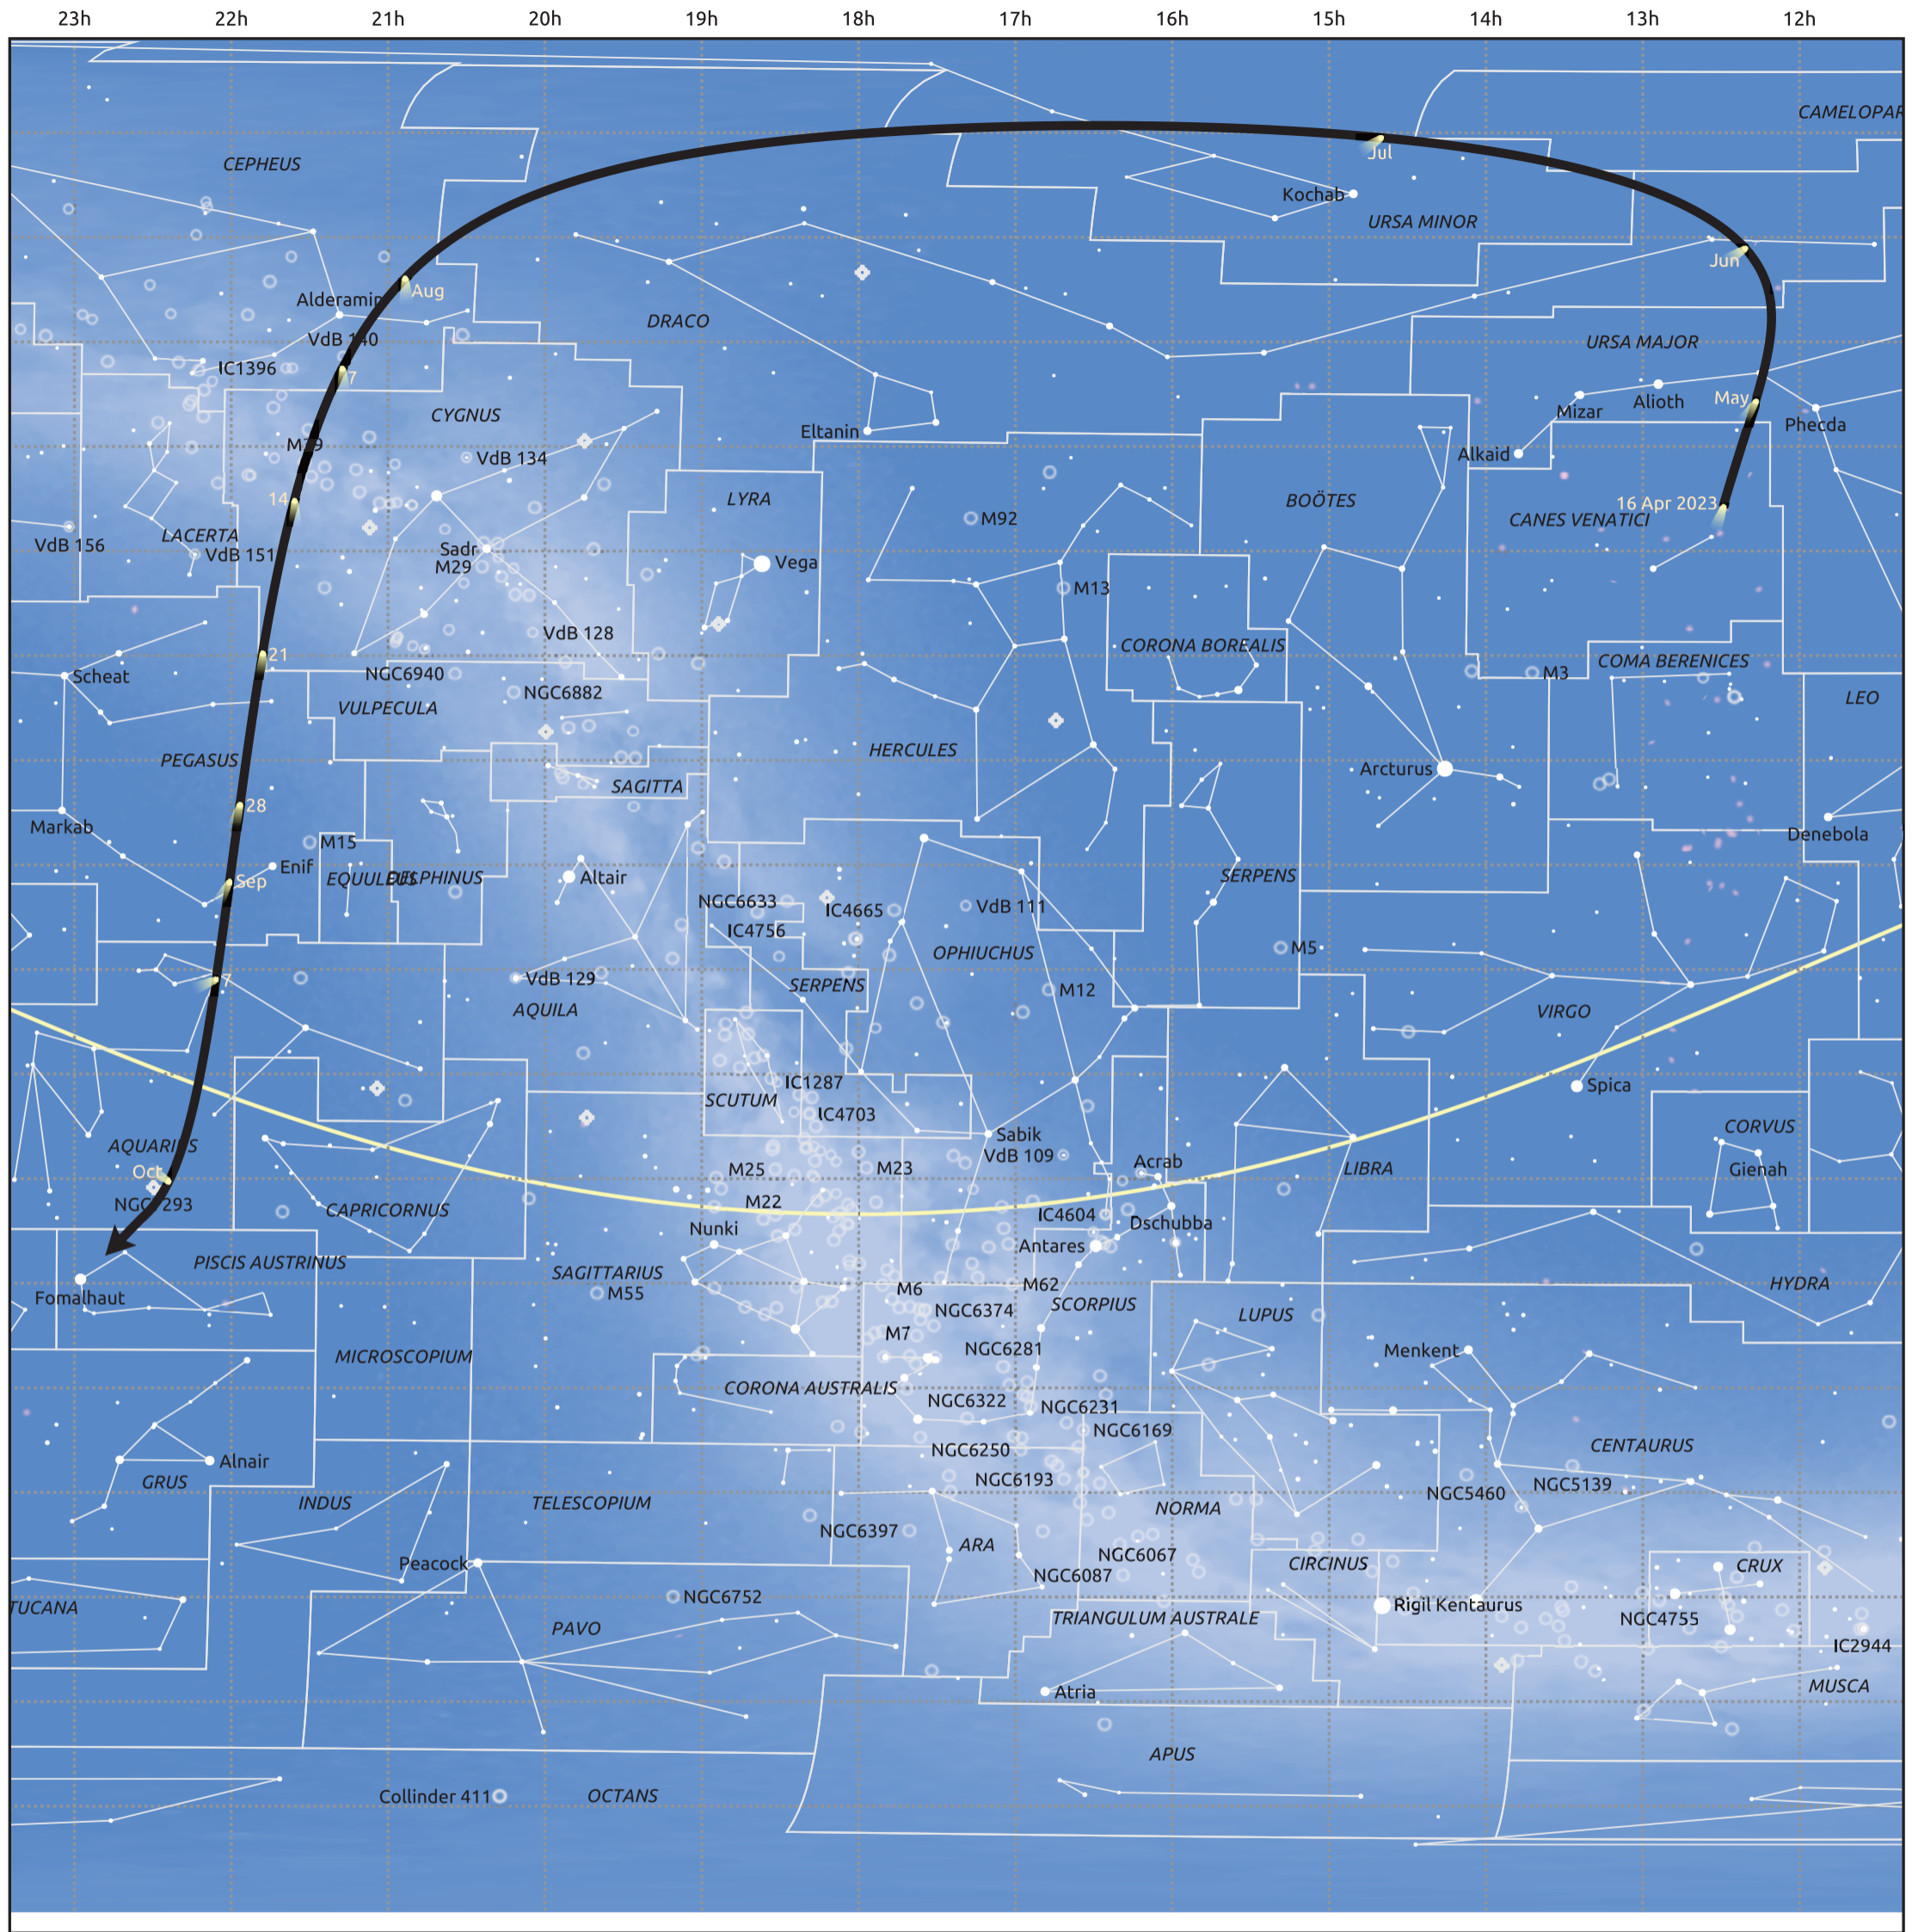

The path of C/2023 E1 (ATLAS) starting on 16 Apr 2023

© Dominic Ford 2011–2025. Date markers placed at midnight UTC. Downloaded from <https://in-the-sky.org>

Magnitude scale: 5.0 4.0 3.0 2.0 1.0 0.0 -1.0

Ecliptic Plane

Galaxy Bright nebula Open cluster Globular cluster Planetary nebula

Date	Mag
2023 May 1	9.5
2023 May 5	9.3
2023 May 24	8.3
2023 Jun 14	7.3
2023 Jul 1	6.7
2023 Sep 1	8.3
2023 Sep 11	9.3
2023 Sep 22	10.5
2023 Oct 3	11.6