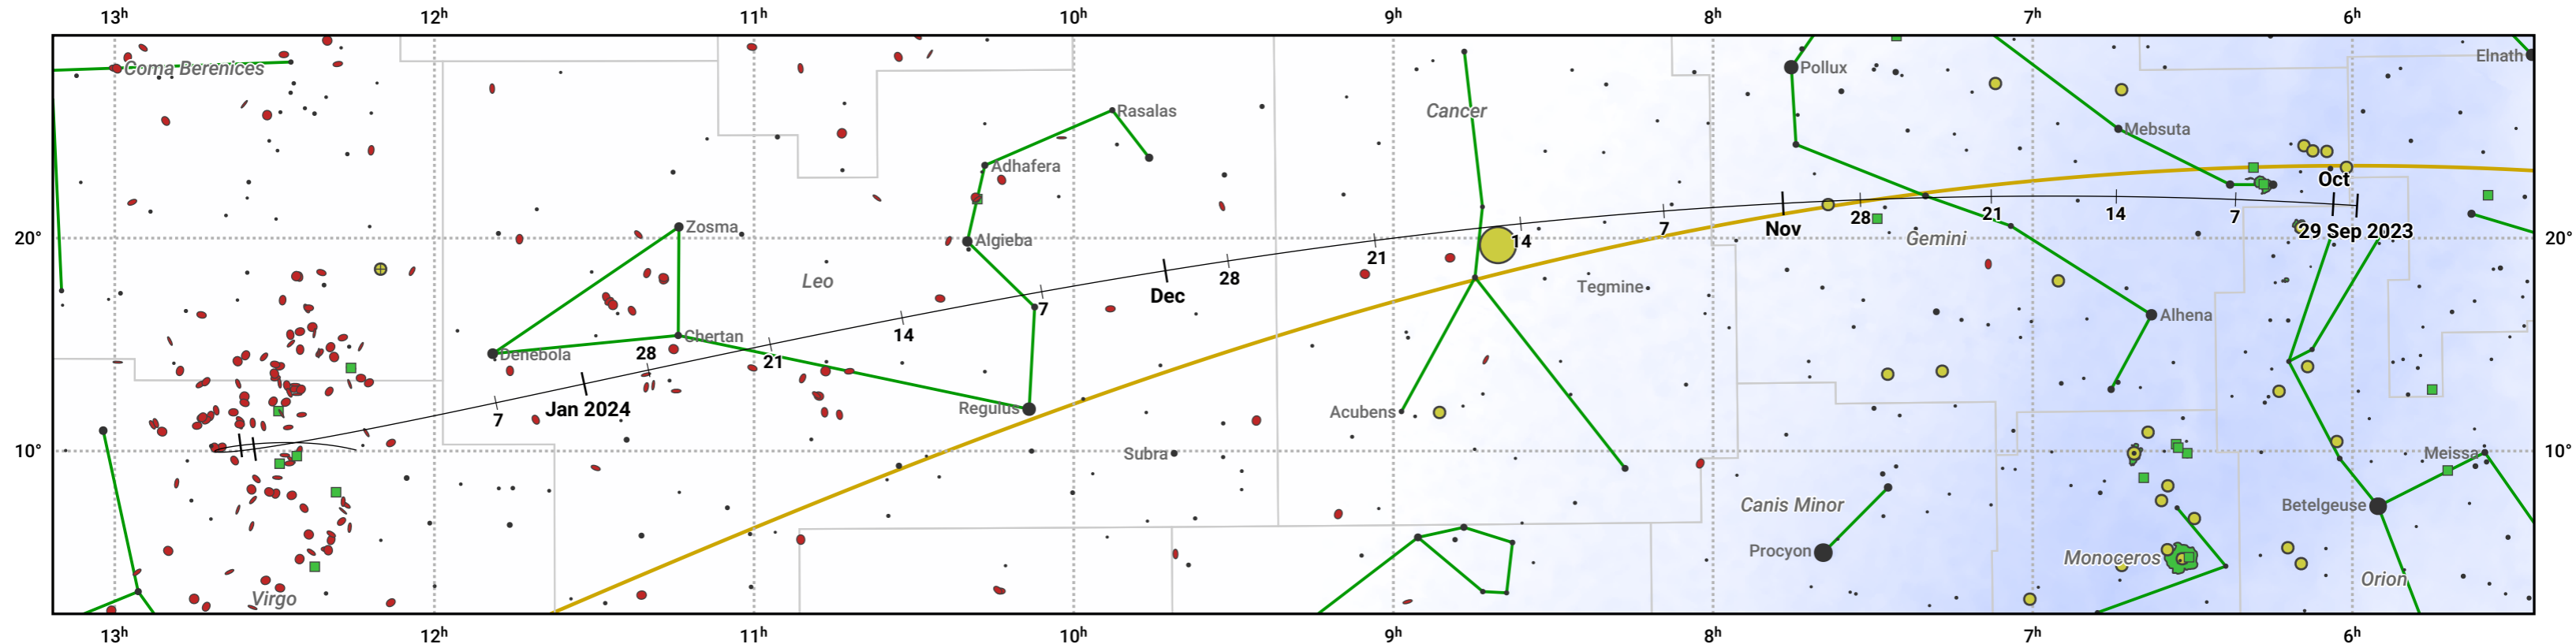

The path of 62P/Tsuchinshan starting on 29 Sep 2023

© Dominic Ford 2011–2024. Date markers placed at midnight UTC. Downloaded from <https://in-the-sky.org>

Magnitude scale: ● 6.0 ● 5.0 ● 4.0 ● 3.0 ● 2.0 ● 1.0 ● 0.0

— Ecliptic Plane

◌ Galaxy
 ◌ Bright nebula
 ◌ Open cluster
 ◌ Globular cluster

Date	Mag
2023 Oct 9	14.1
2023 Oct 18	13.1
2023 Oct 28	12.0
2023 Nov 1	11.6
2023 Nov 7	11.0
2023 Nov 18	10.0
2023 Dec 2	9.0
2024 Jan 1	8.2
2024 Feb 10	10.0
2024 Feb 22	11.0
2024 Mar 1	11.8
2024 Mar 4	12.1
2024 Mar 14	13.1
2024 Mar 23	14.1