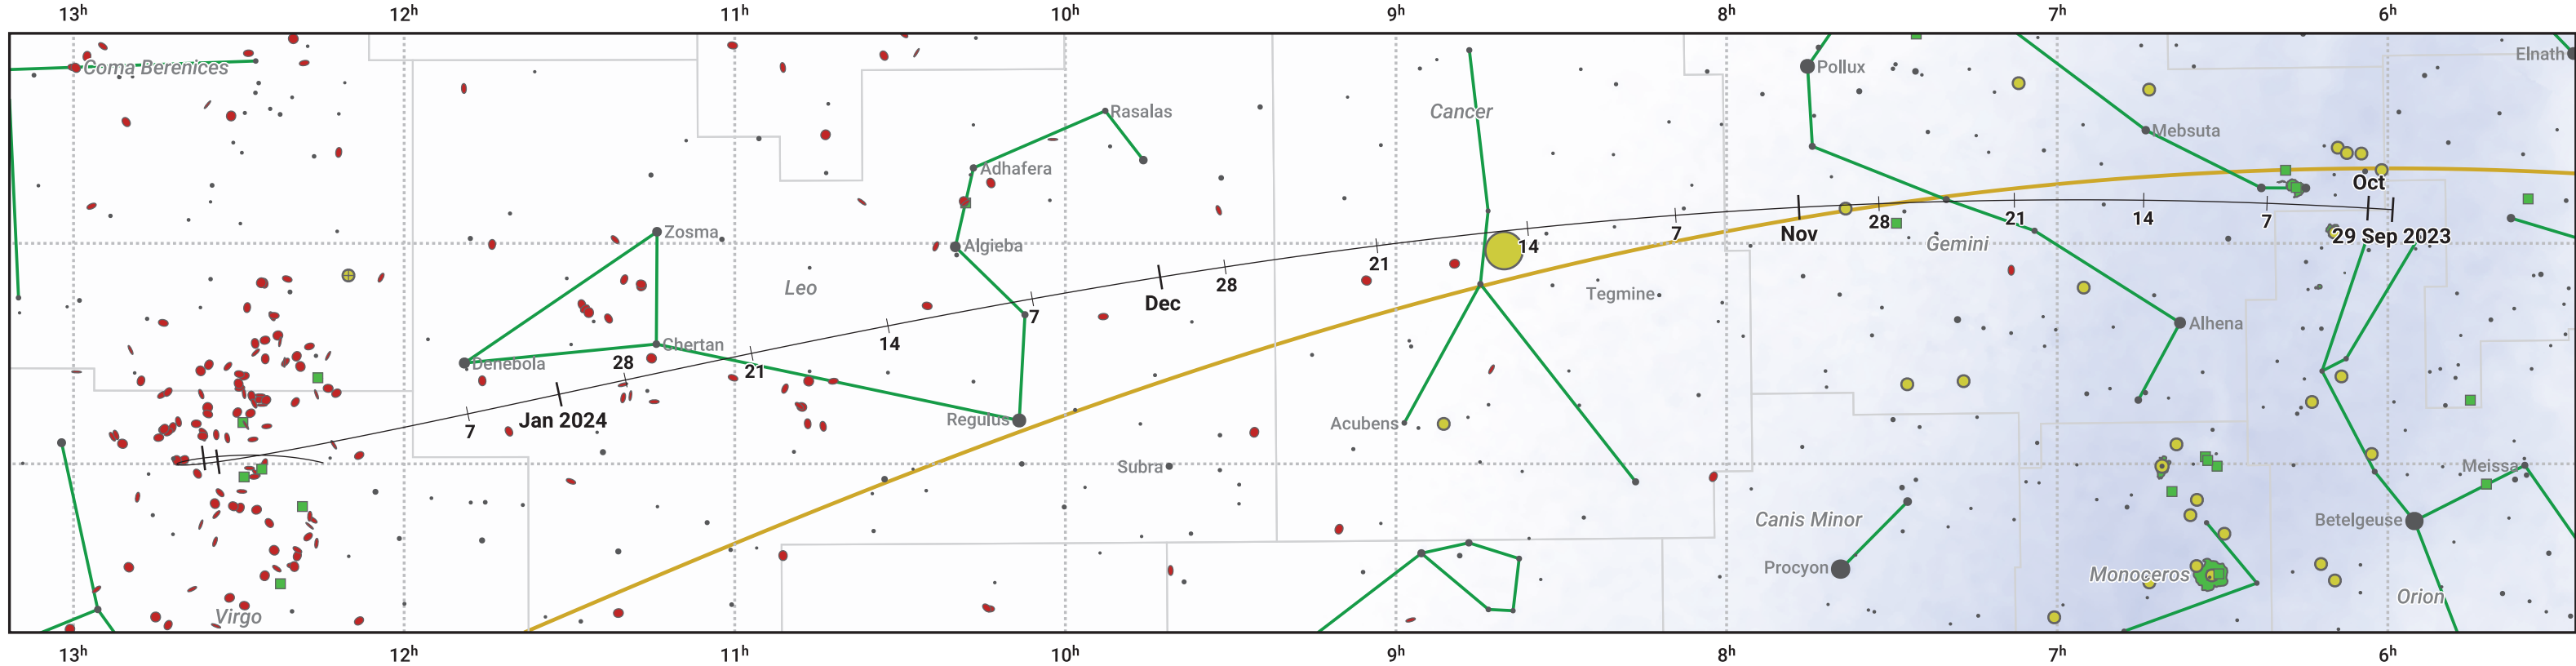

# The path of 62P/Tsuchinshan starting on 29 Sep 2023

© Dominic Ford 2011–2024. Date markers placed at midnight UTC. Downloaded from <https://in-the-sky.org>

Magnitude scale:  6.0    5.0    4.0    3.0    2.0    1.0    0.0

— Ecliptic Plane

Galaxy   
  Bright nebula   
  Open cluster   
 + Globular cluster

Date	Mag
2023 Oct 9	14.1
2023 Oct 18	13.1
2023 Oct 28	12.0
2023 Nov 1	11.6
2023 Nov 7	11.0
2023 Nov 18	10.0
2023 Dec 2	9.0
2024 Jan 1	8.2
2024 Feb 10	10.0
2024 Feb 22	11.0
2024 Mar 1	11.8
2024 Mar 4	12.1
2024 Mar 14	13.1
2024 Mar 23	14.1