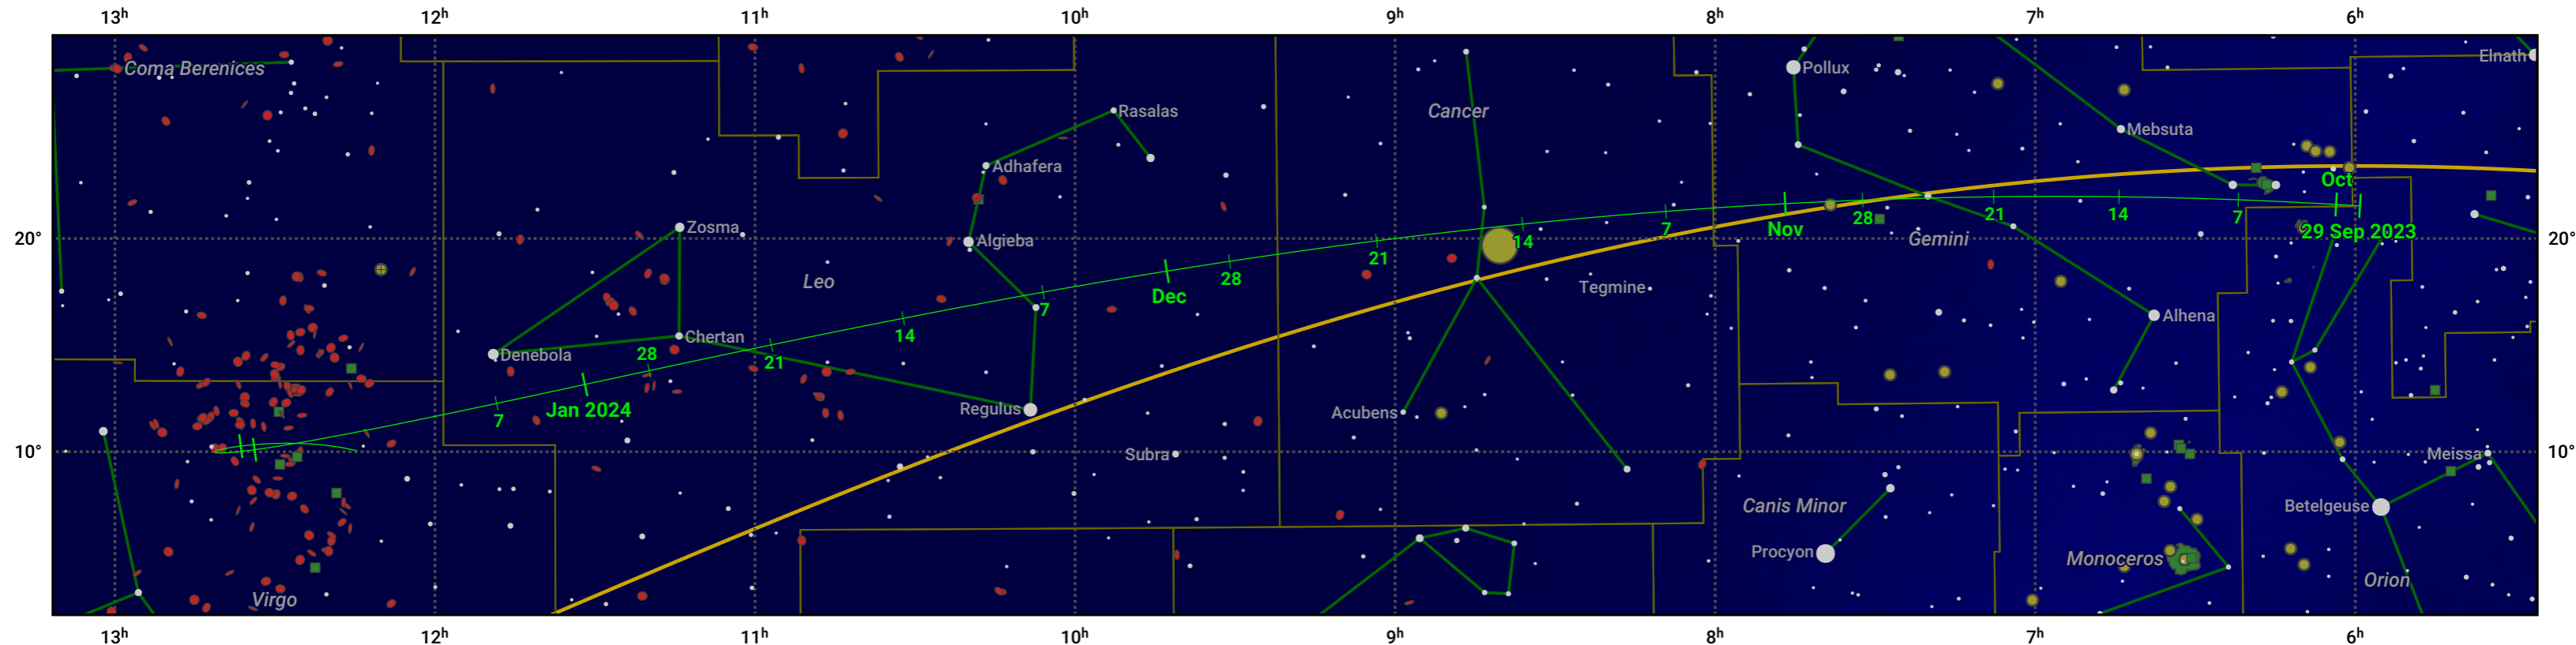

The path of 62P/Tsuchinshan starting on 29 Sep 2023

© Dominic Ford 2011–2024. Date markers placed at midnight UTC. Downloaded from <https://in-the-sky.org>

Magnitude scale: ● 6.0 ● 5.0 ● 4.0 ● 3.0 ● 2.0 ● 1.0 ● 0.0

— Ecliptic Plane

▭ Galaxy
 ▭ Bright nebula
 ● Open cluster
 ● Globular cluster

Date	Mag
2023 Oct 9	14.1
2023 Oct 18	13.1
2023 Oct 28	12.0
2023 Nov 1	11.6
2023 Nov 7	11.0
2023 Nov 18	10.0
2023 Dec 2	9.0
2024 Jan 1	8.2
2024 Feb 10	10.0
2024 Feb 22	11.0
2024 Mar 1	11.8
2024 Mar 4	12.1
2024 Mar 14	13.1
2024 Mar 23	14.1