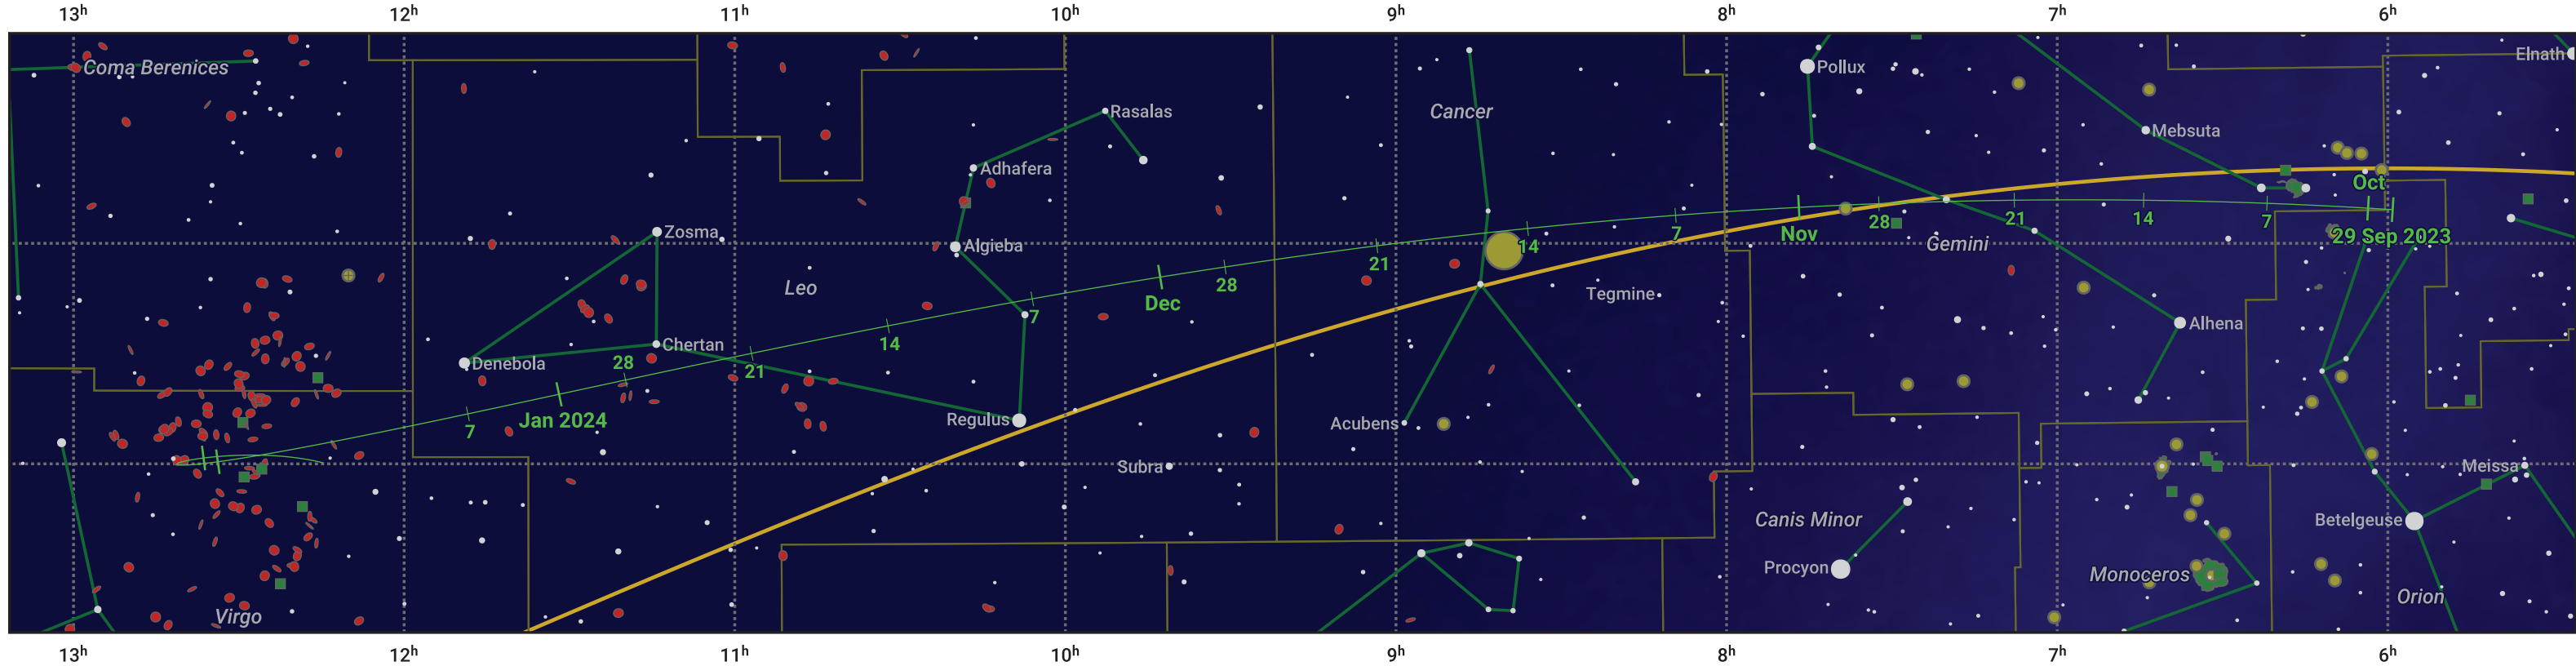

The path of 62P/Tsuchinshan starting on 29 Sep 2023

© Dominic Ford 2011–2024. Date markers placed at midnight UTC. Downloaded from <https://in-the-sky.org>

Magnitude scale: -6.0 -5.0 -4.0 -3.0 -2.0 -1.0 0.0

— Ecliptic Plane

Galaxy
 Bright nebula
 Open cluster
 Globular cluster

Date	Mag
2023 Oct 9	14.1
2023 Oct 18	13.1
2023 Oct 28	12.0
2023 Nov 1	11.6
2023 Nov 7	11.0
2023 Nov 18	10.0
2023 Dec 2	9.0
2024 Jan 1	8.2
2024 Feb 10	10.0
2024 Feb 22	11.0
2024 Mar 1	11.8
2024 Mar 4	12.1
2024 Mar 14	13.1
2024 Mar 23	14.1