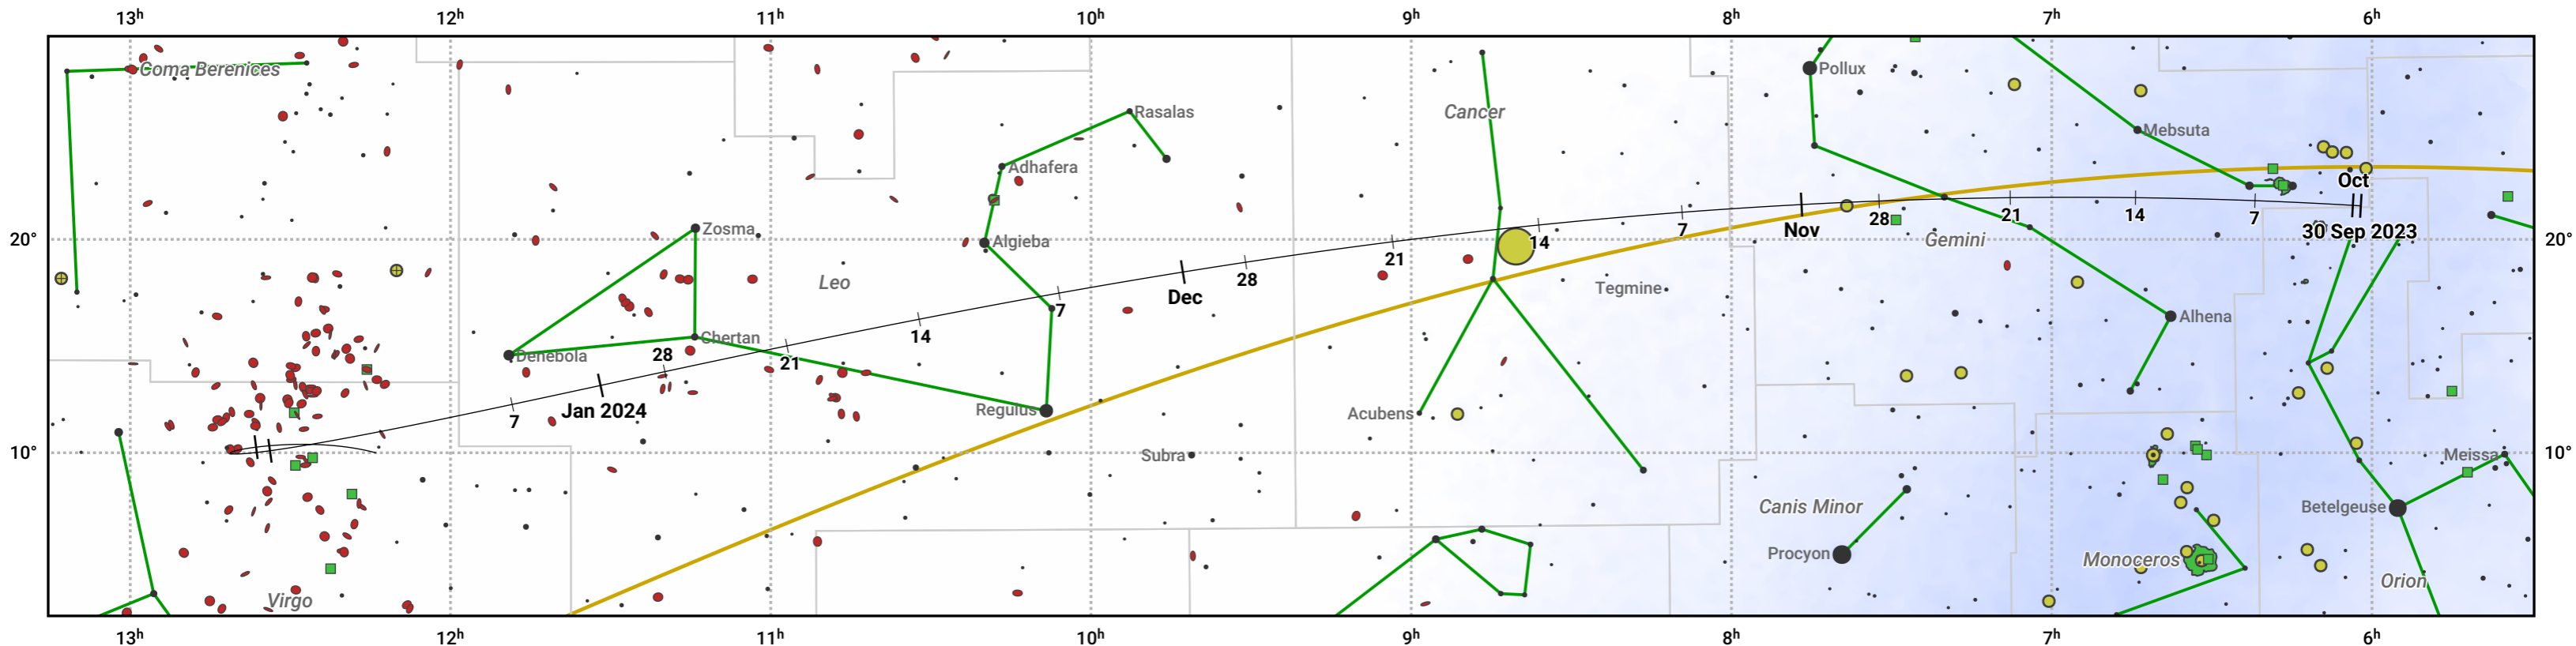

The path of 62P/Tsuchinshan starting on 30 Sep 2023

© Dominic Ford 2011–2024. Date markers placed at midnight UTC. Downloaded from <https://in-the-sky.org>

Magnitude scale: 6.0 5.0 4.0 3.0 2.0 1.0 0.0

— Ecliptic Plane

Galaxy Bright nebula Open cluster Globular cluster

Date	Mag
2023 Oct 12	13.2
2023 Oct 24	12.1
2023 Nov 1	11.4
2023 Nov 5	11.1
2023 Nov 19	10.1
2023 Dec 8	9.1
2024 Jan 1	8.6
2024 Feb 12	10.1
2024 Feb 27	11.1
2024 Mar 1	11.4
2024 Mar 11	12.2
2024 Mar 23	13.2