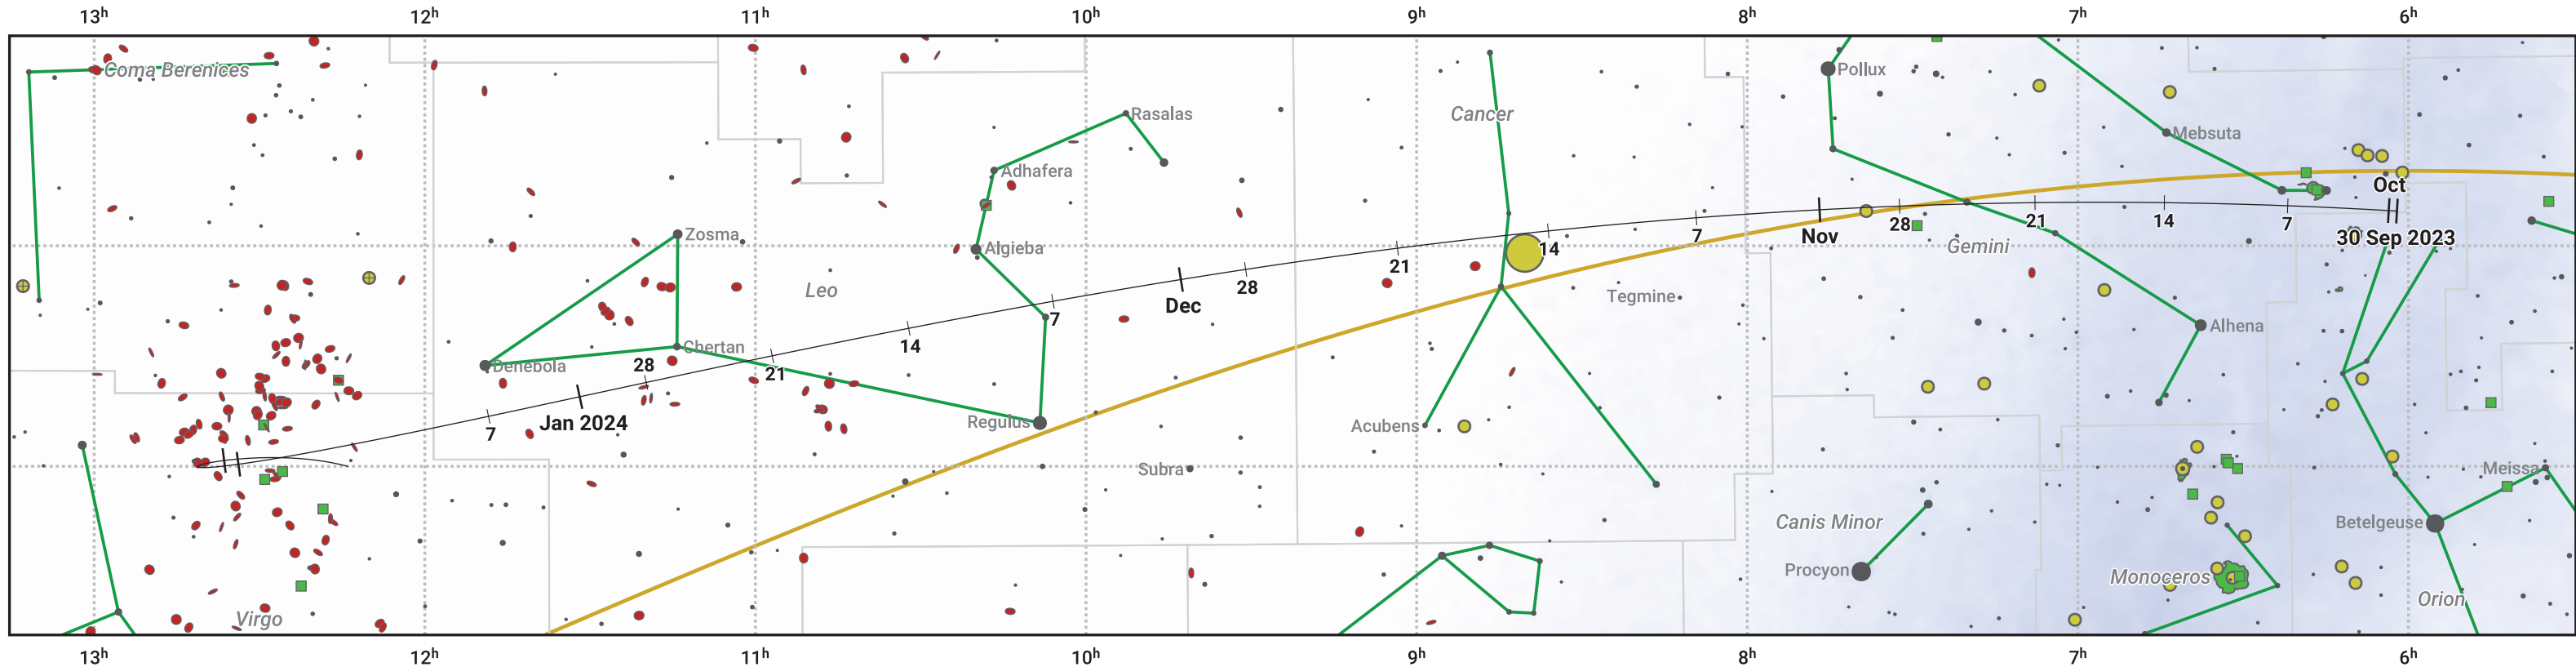

The path of 62P/Tsuchinshan starting on 30 Sep 2023

© Dominic Ford 2011–2024. Date markers placed at midnight UTC. Downloaded from <https://in-the-sky.org>

Magnitude scale: • 6.0 • 5.0 • 4.0 • 3.0 • 2.0 • 1.0 • 0.0

— Ecliptic Plane

◌ Galaxy
 ◻ Bright nebula
 ◯ Open cluster
 ⊕ Globular cluster

Date	Mag
2023 Oct 12	13.2
2023 Oct 24	12.1
2023 Nov 1	11.4
2023 Nov 5	11.1
2023 Nov 19	10.1
2023 Dec 8	9.1
2024 Jan 1	8.6
2024 Feb 12	10.1
2024 Feb 27	11.1
2024 Mar 1	11.4
2024 Mar 11	12.2
2024 Mar 23	13.2