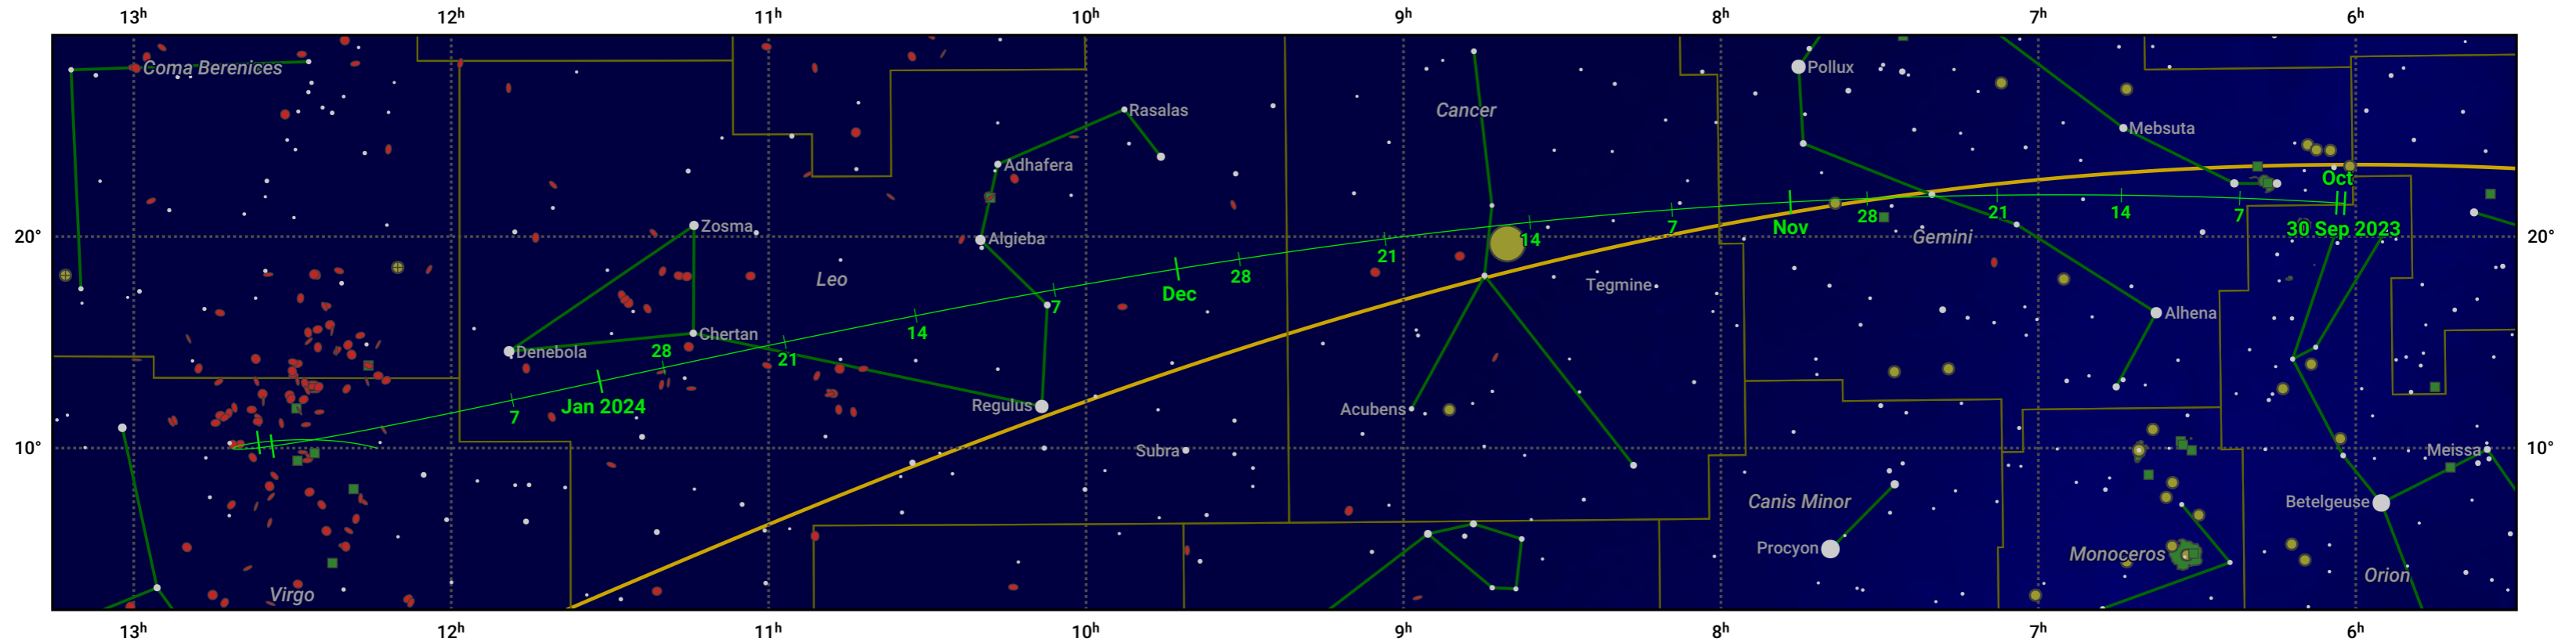

The path of 62P/Tsuchinshan starting on 30 Sep 2023

© Dominic Ford 2011–2024. Date markers placed at midnight UTC. Downloaded from <https://in-the-sky.org>

Magnitude scale: 6.0 5.0 4.0 3.0 2.0 1.0 0.0

Ecliptic Plane

Galaxy Bright nebula Open cluster Globular cluster

Date	Mag
2023 Oct 12	13.2
2023 Oct 24	12.1
2023 Nov 1	11.4
2023 Nov 5	11.1
2023 Nov 19	10.1
2023 Dec 8	9.1
2024 Jan 1	8.6
2024 Feb 12	10.1
2024 Feb 27	11.1
2024 Mar 1	11.4
2024 Mar 11	12.2
2024 Mar 23	13.2