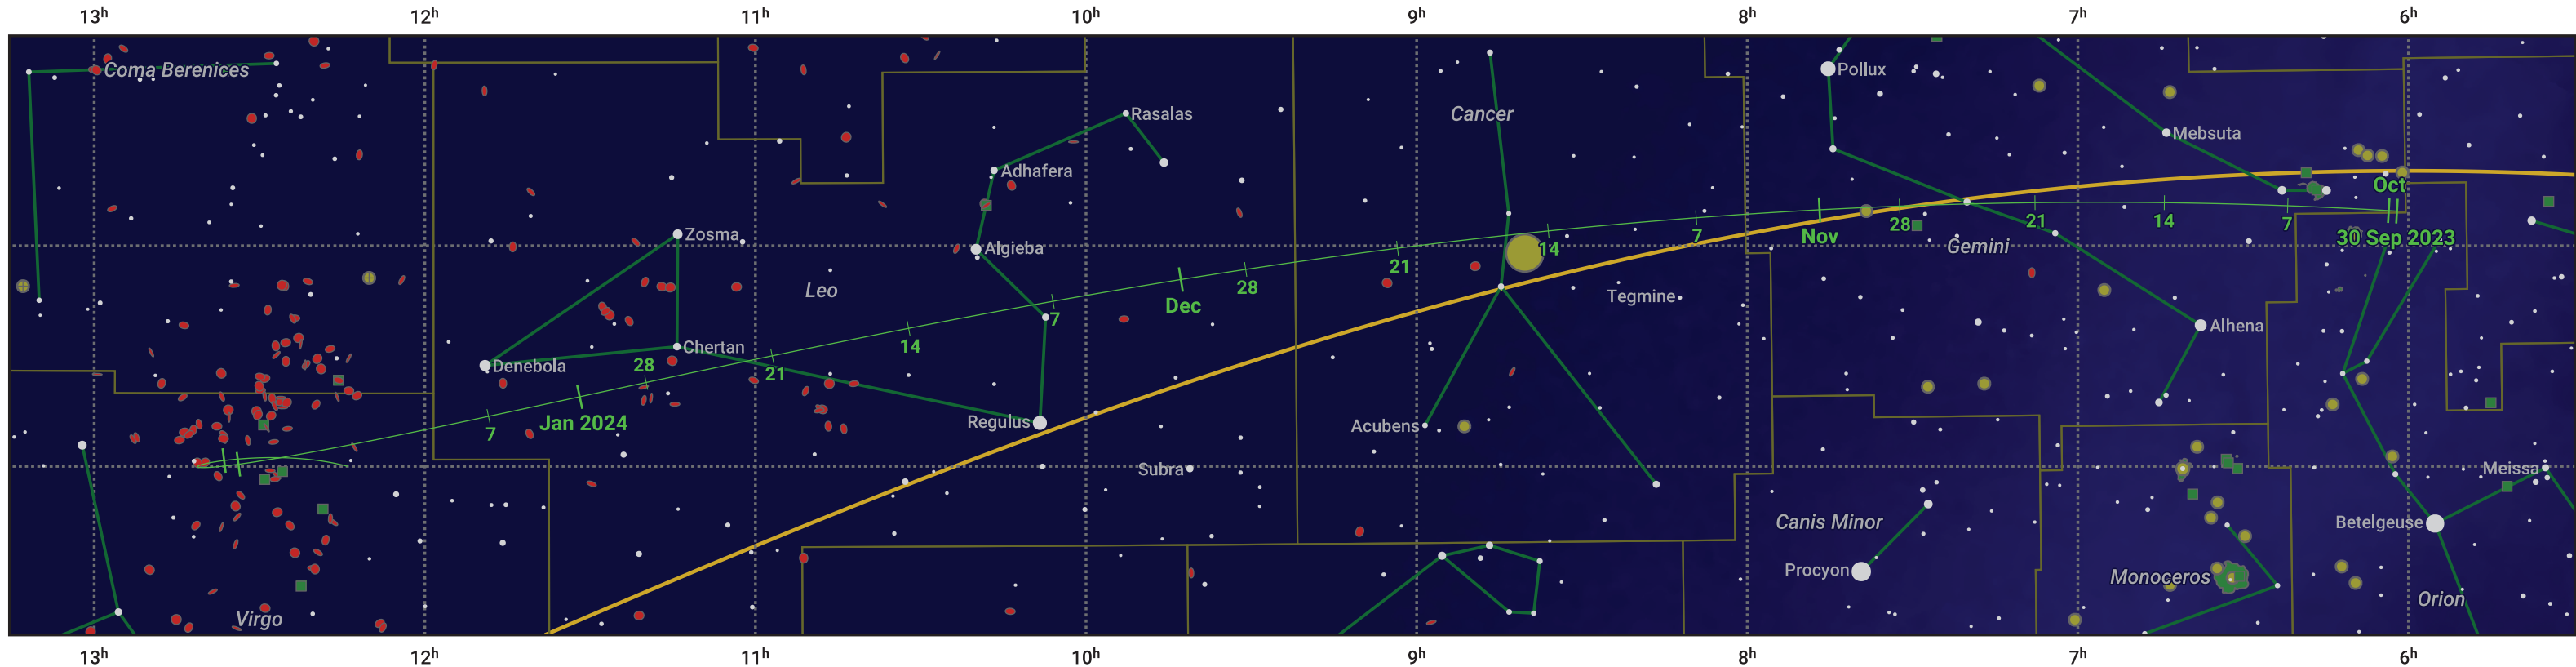

The path of 62P/Tsuchinshan starting on 30 Sep 2023

© Dominic Ford 2011–2024. Date markers placed at midnight UTC. Downloaded from <https://in-the-sky.org>

Magnitude scale: 6.0 5.0 4.0 3.0 2.0 1.0 0.0

— Ecliptic Plane

Galaxy
 Bright nebula
 Open cluster
 Globular cluster

Date	Mag
2023 Oct 12	13.2
2023 Oct 24	12.1
2023 Nov 1	11.4
2023 Nov 5	11.1
2023 Nov 19	10.1
2023 Dec 8	9.1
2024 Jan 1	8.6
2024 Feb 12	10.1
2024 Feb 27	11.1
2024 Mar 1	11.4
2024 Mar 11	12.2
2024 Mar 23	13.2