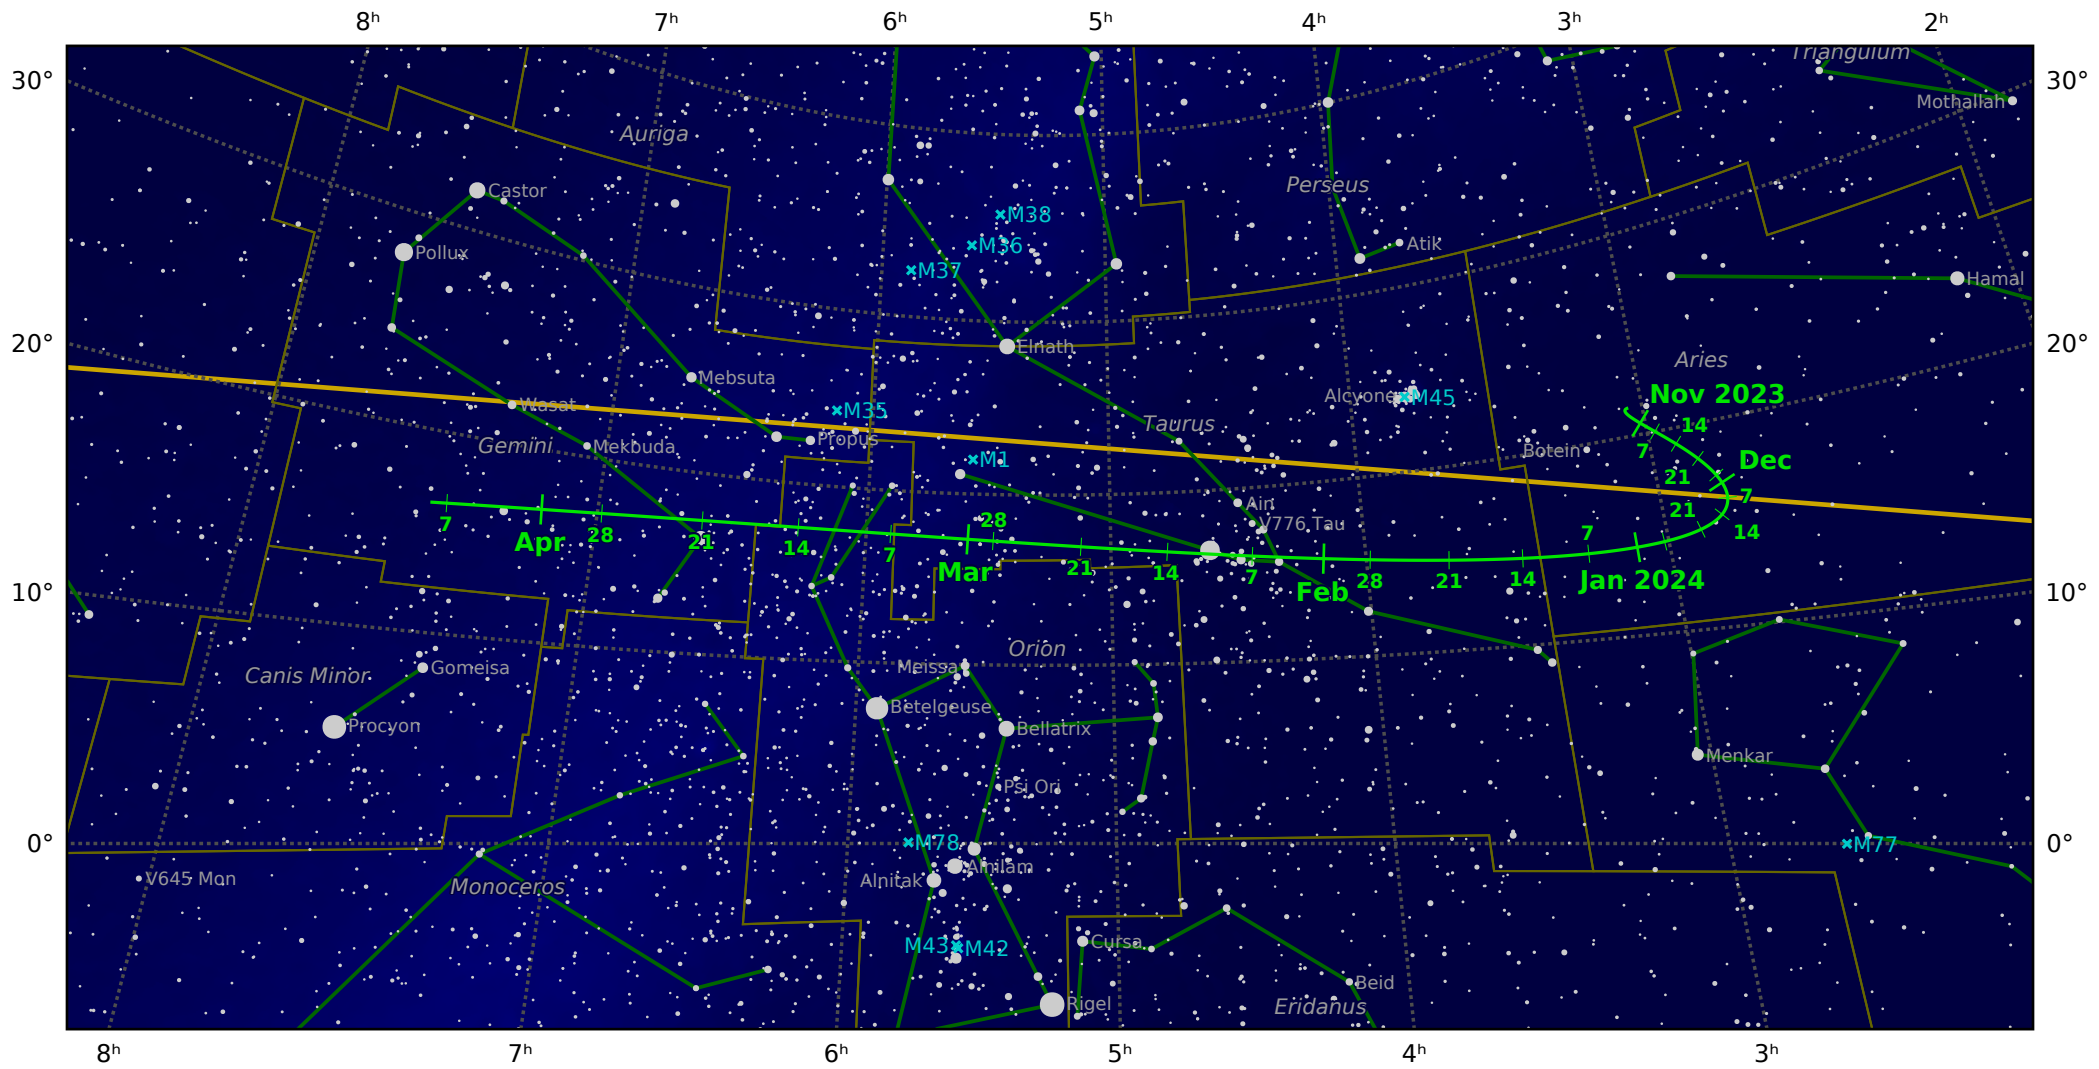

# The path of 144P/Kushida starting on 11 Oct 2023

© Dominic Ford 2011-2021. Downloaded from <https://in-the-sky.org>