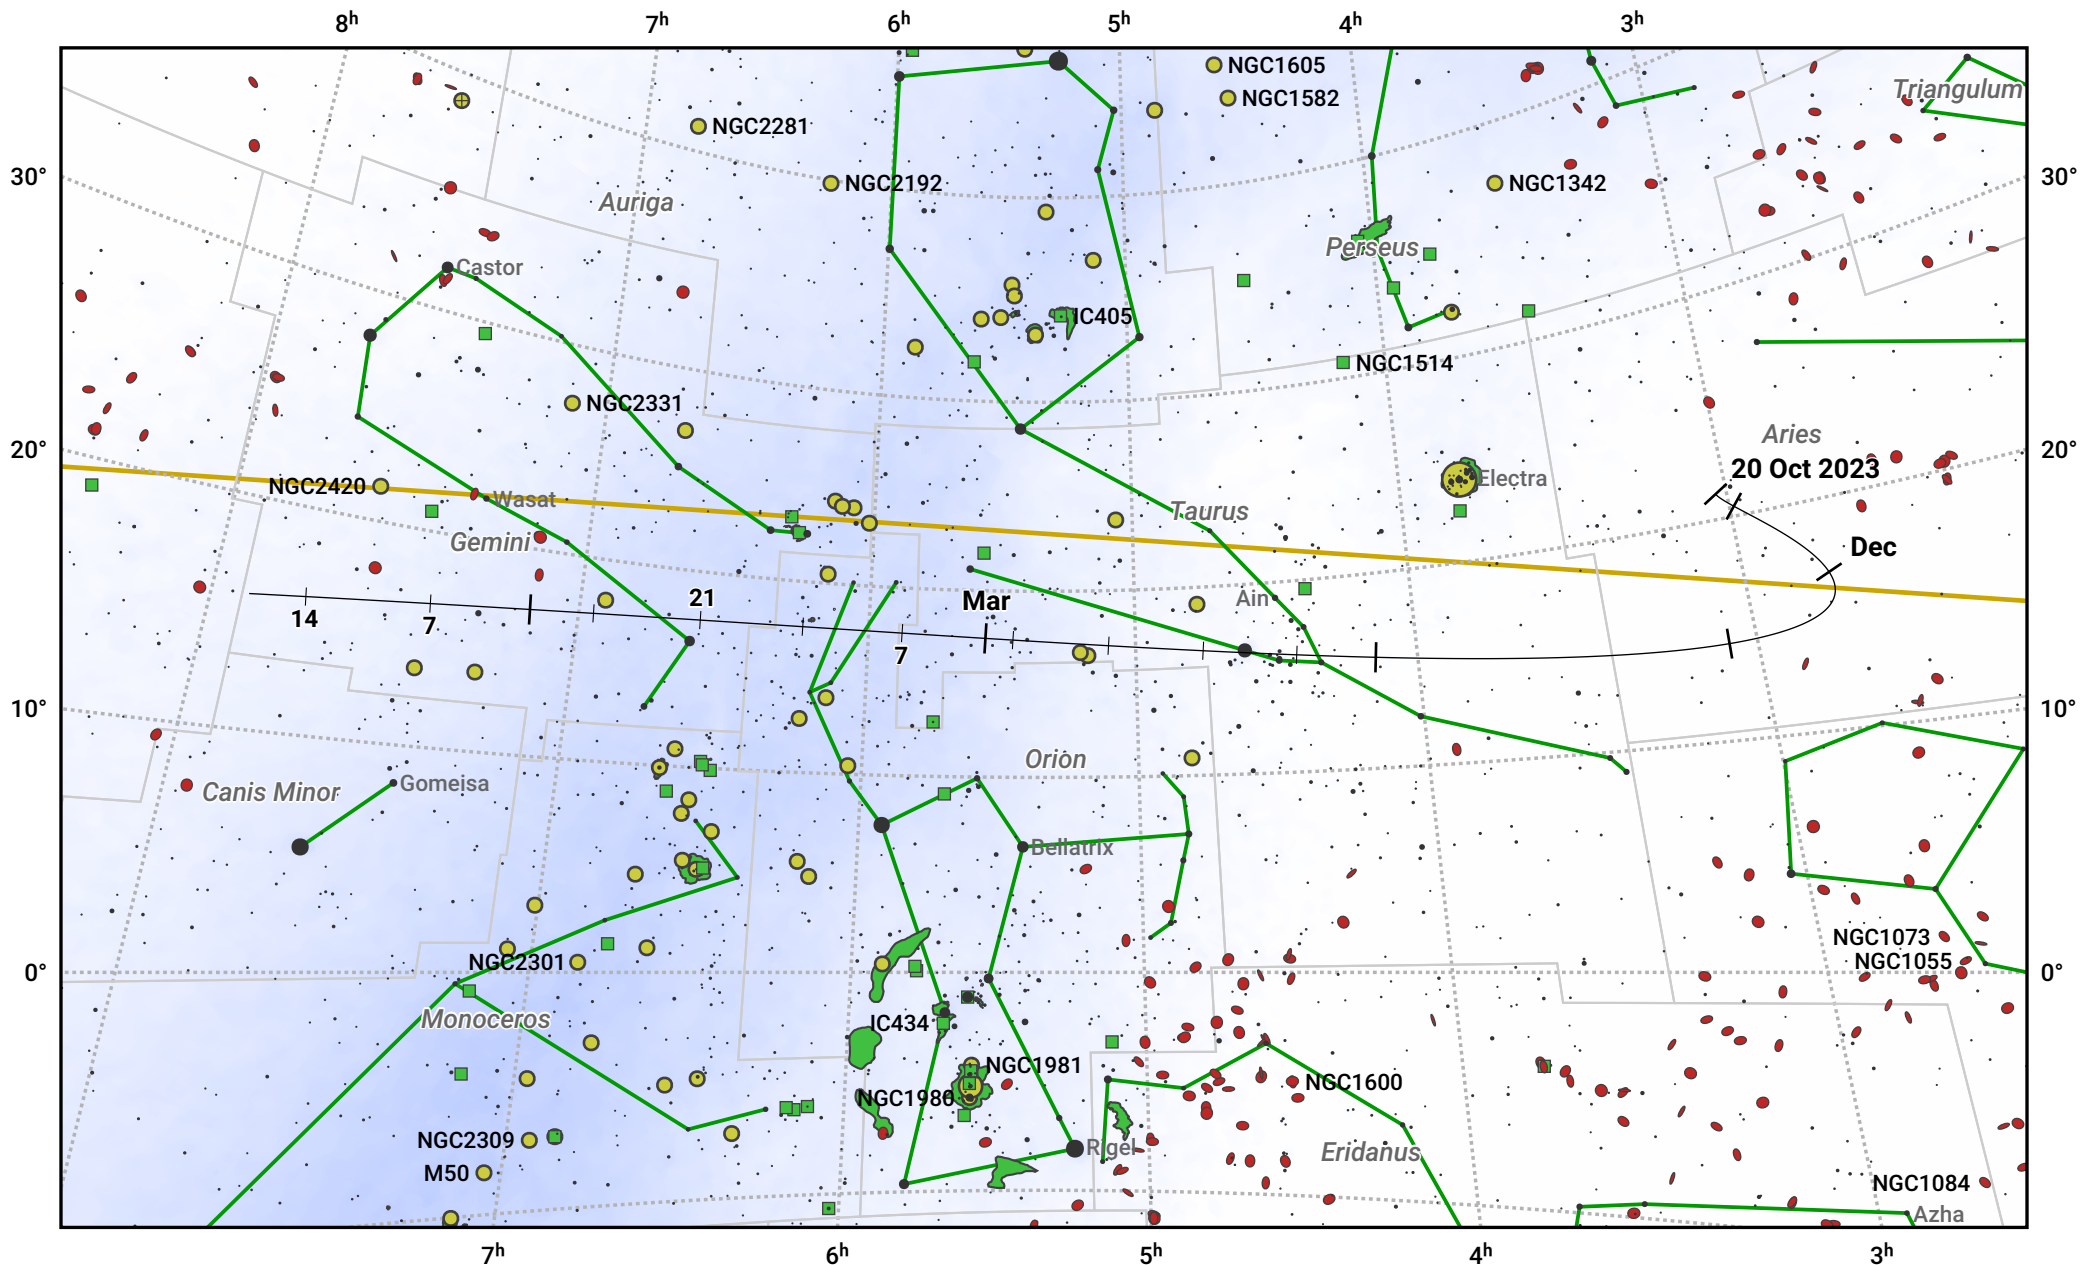

# The path of 144P/Kushida starting on 20 Oct 2023

© Dominic Ford 2011–2024. Date markers placed at midnight UTC. Downloaded from <https://in-the-sky.org>

Magnitude scale: 7.0 6.0 5.0 4.0 3.0 2.0 1.0 0.0

— Ecliptic Plane

Galaxy Bright nebula Open cluster Globular cluster

Date	Mag
2023 Oct 29	15.9
2023 Nov 1	15.6
2023 Nov 7	14.9
2023 Nov 17	13.8
2023 Nov 28	12.7
2023 Dec 11	11.6
2023 Dec 29	10.6
2024 Jan 1	10.5
2024 Feb 27	11.6
2024 Mar 1	11.8
2024 Mar 11	12.7
2024 Mar 22	13.7
2024 Apr 1	14.8
2024 Apr 10	15.8