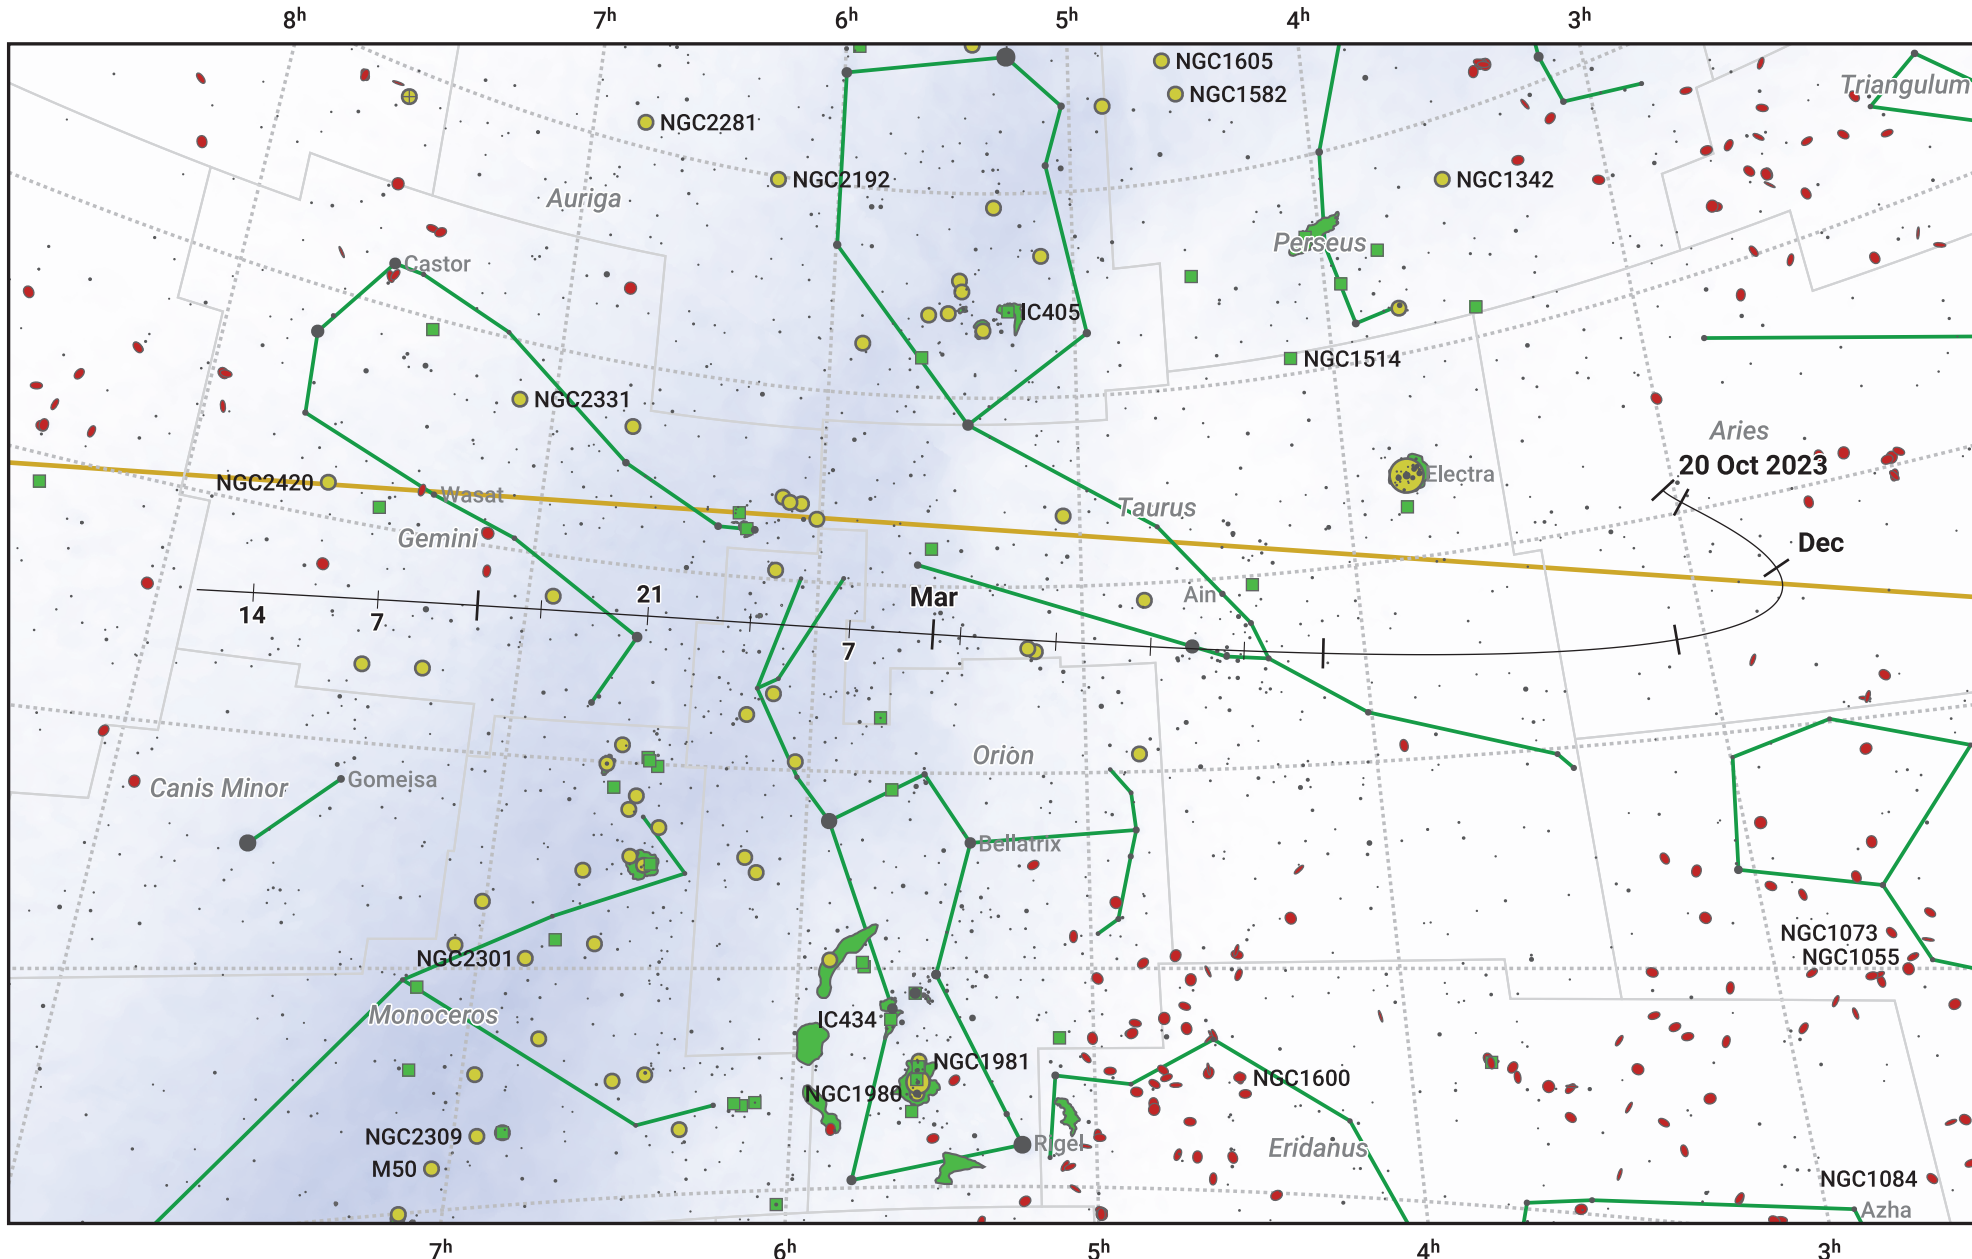

The path of 144P/Kushida starting on 20 Oct 2023

© Dominic Ford 2011–2024. Date markers placed at midnight UTC. Downloaded from <https://in-the-sky.org>

Magnitude scale: 7.0 6.0 5.0 4.0 3.0 2.0 1.0 0.0

— Ecliptic Plane

Galaxy Bright nebula Open cluster Globular cluster

Date	Mag
2023 Oct 29	15.9
2023 Nov 1	15.6
2023 Nov 7	14.9
2023 Nov 17	13.8
2023 Nov 28	12.7
2023 Dec 11	11.6
2023 Dec 29	10.6
2024 Jan 1	10.5
2024 Feb 27	11.6
2024 Mar 1	11.8
2024 Mar 11	12.7
2024 Mar 22	13.7
2024 Apr 1	14.8
2024 Apr 10	15.8