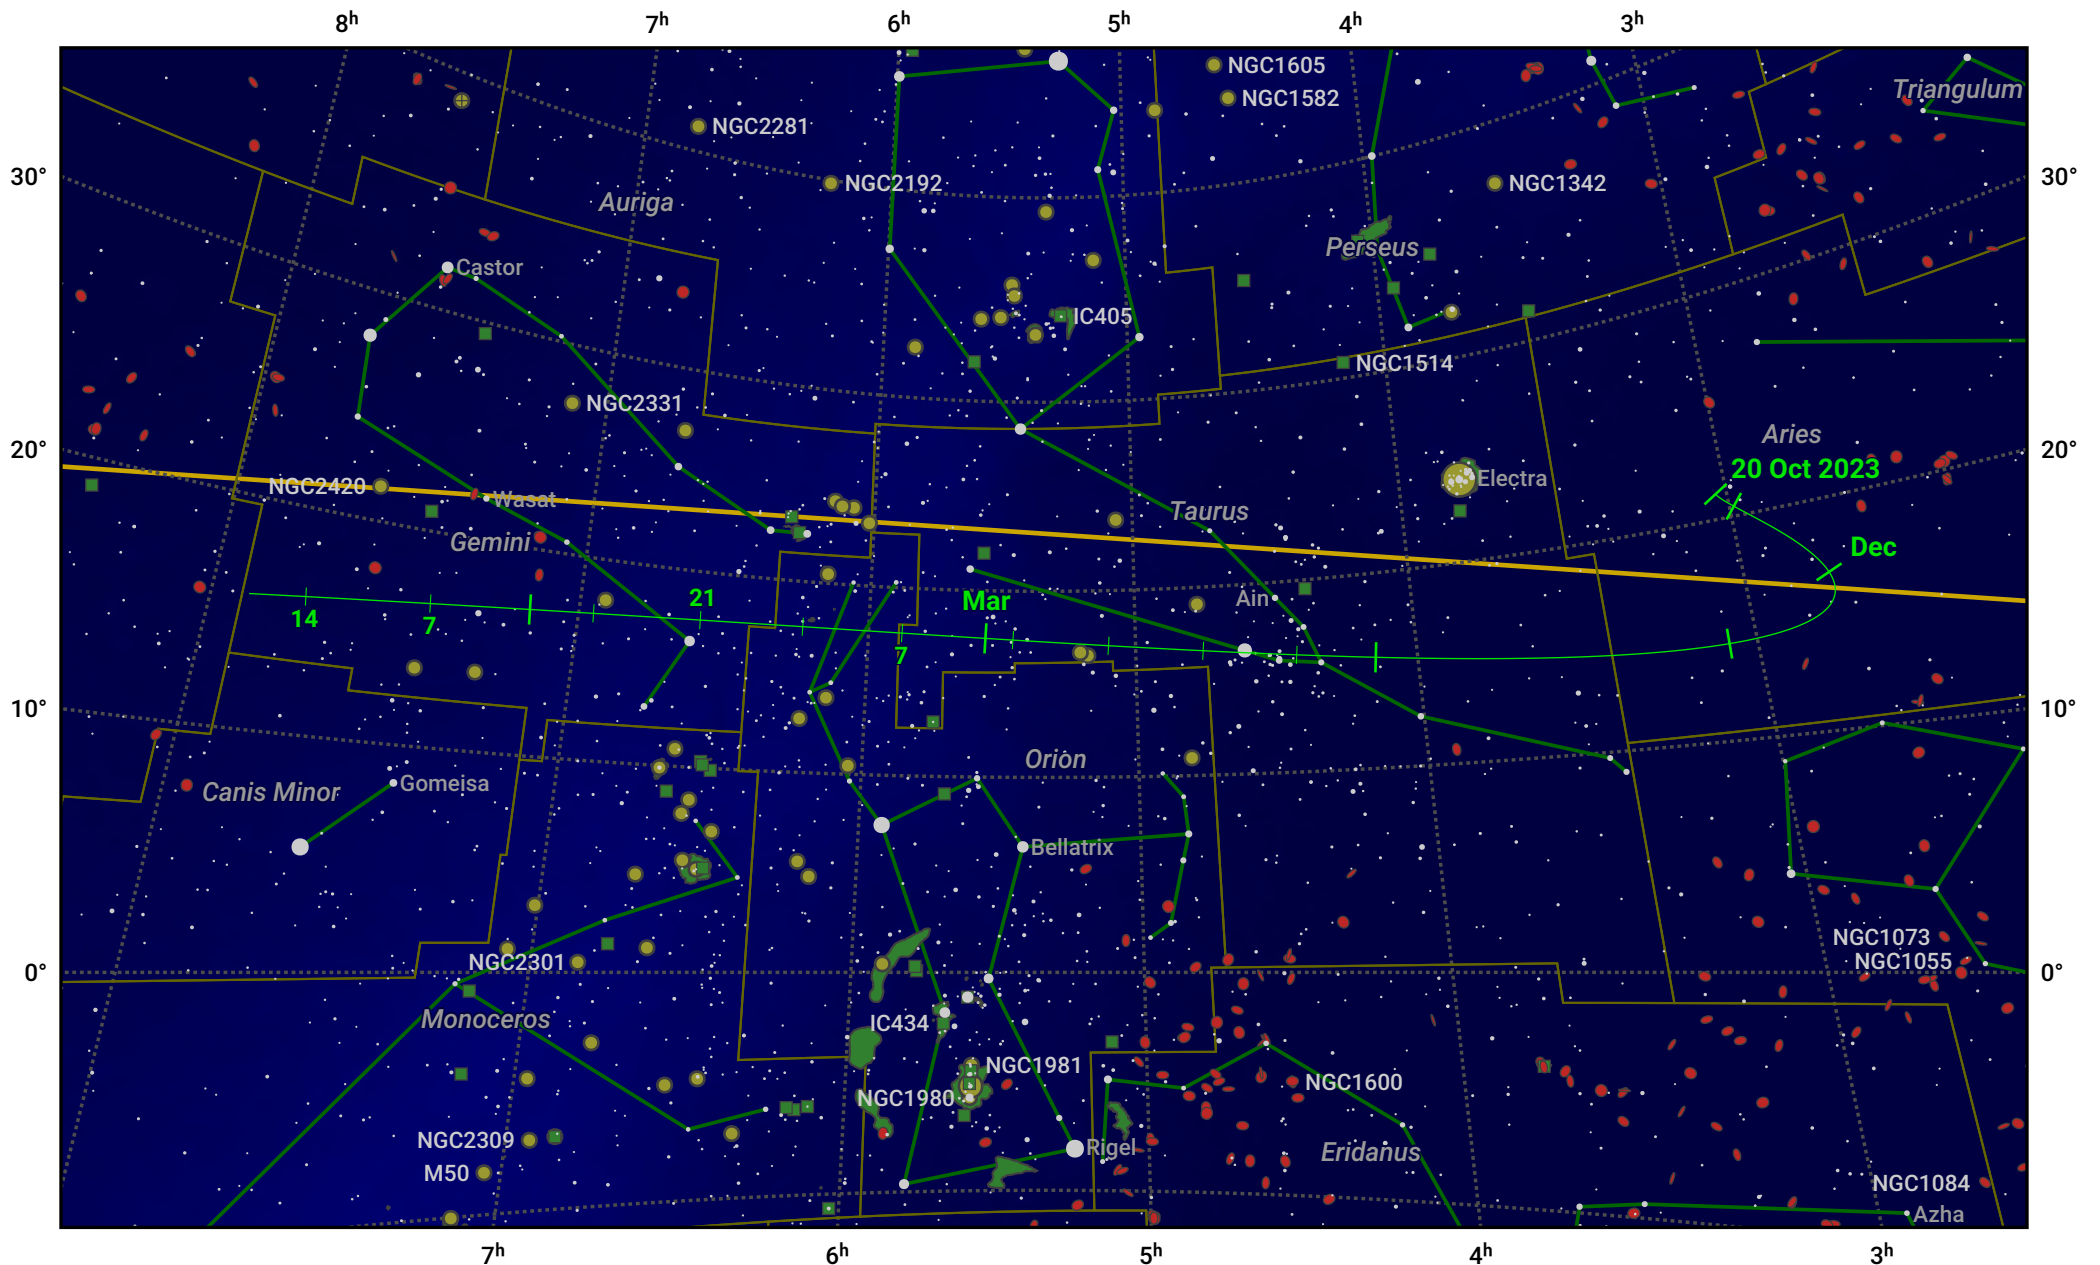

The path of 144P/Kushida starting on 20 Oct 2023

© Dominic Ford 2011–2024. Date markers placed at midnight UTC. Downloaded from <https://in-the-sky.org>

Magnitude scale: 7.0 6.0 5.0 4.0 3.0 2.0 1.0 0.0

— Ecliptic Plane

Galaxy Bright nebula Open cluster Globular cluster

Date	Mag
2023 Oct 29	15.9
2023 Nov 1	15.6
2023 Nov 7	14.9
2023 Nov 17	13.8
2023 Nov 28	12.7
2023 Dec 11	11.6
2023 Dec 29	10.6
2024 Jan 1	10.5
2024 Feb 27	11.6
2024 Mar 1	11.8
2024 Mar 11	12.7
2024 Mar 22	13.7
2024 Apr 1	14.8
2024 Apr 10	15.8