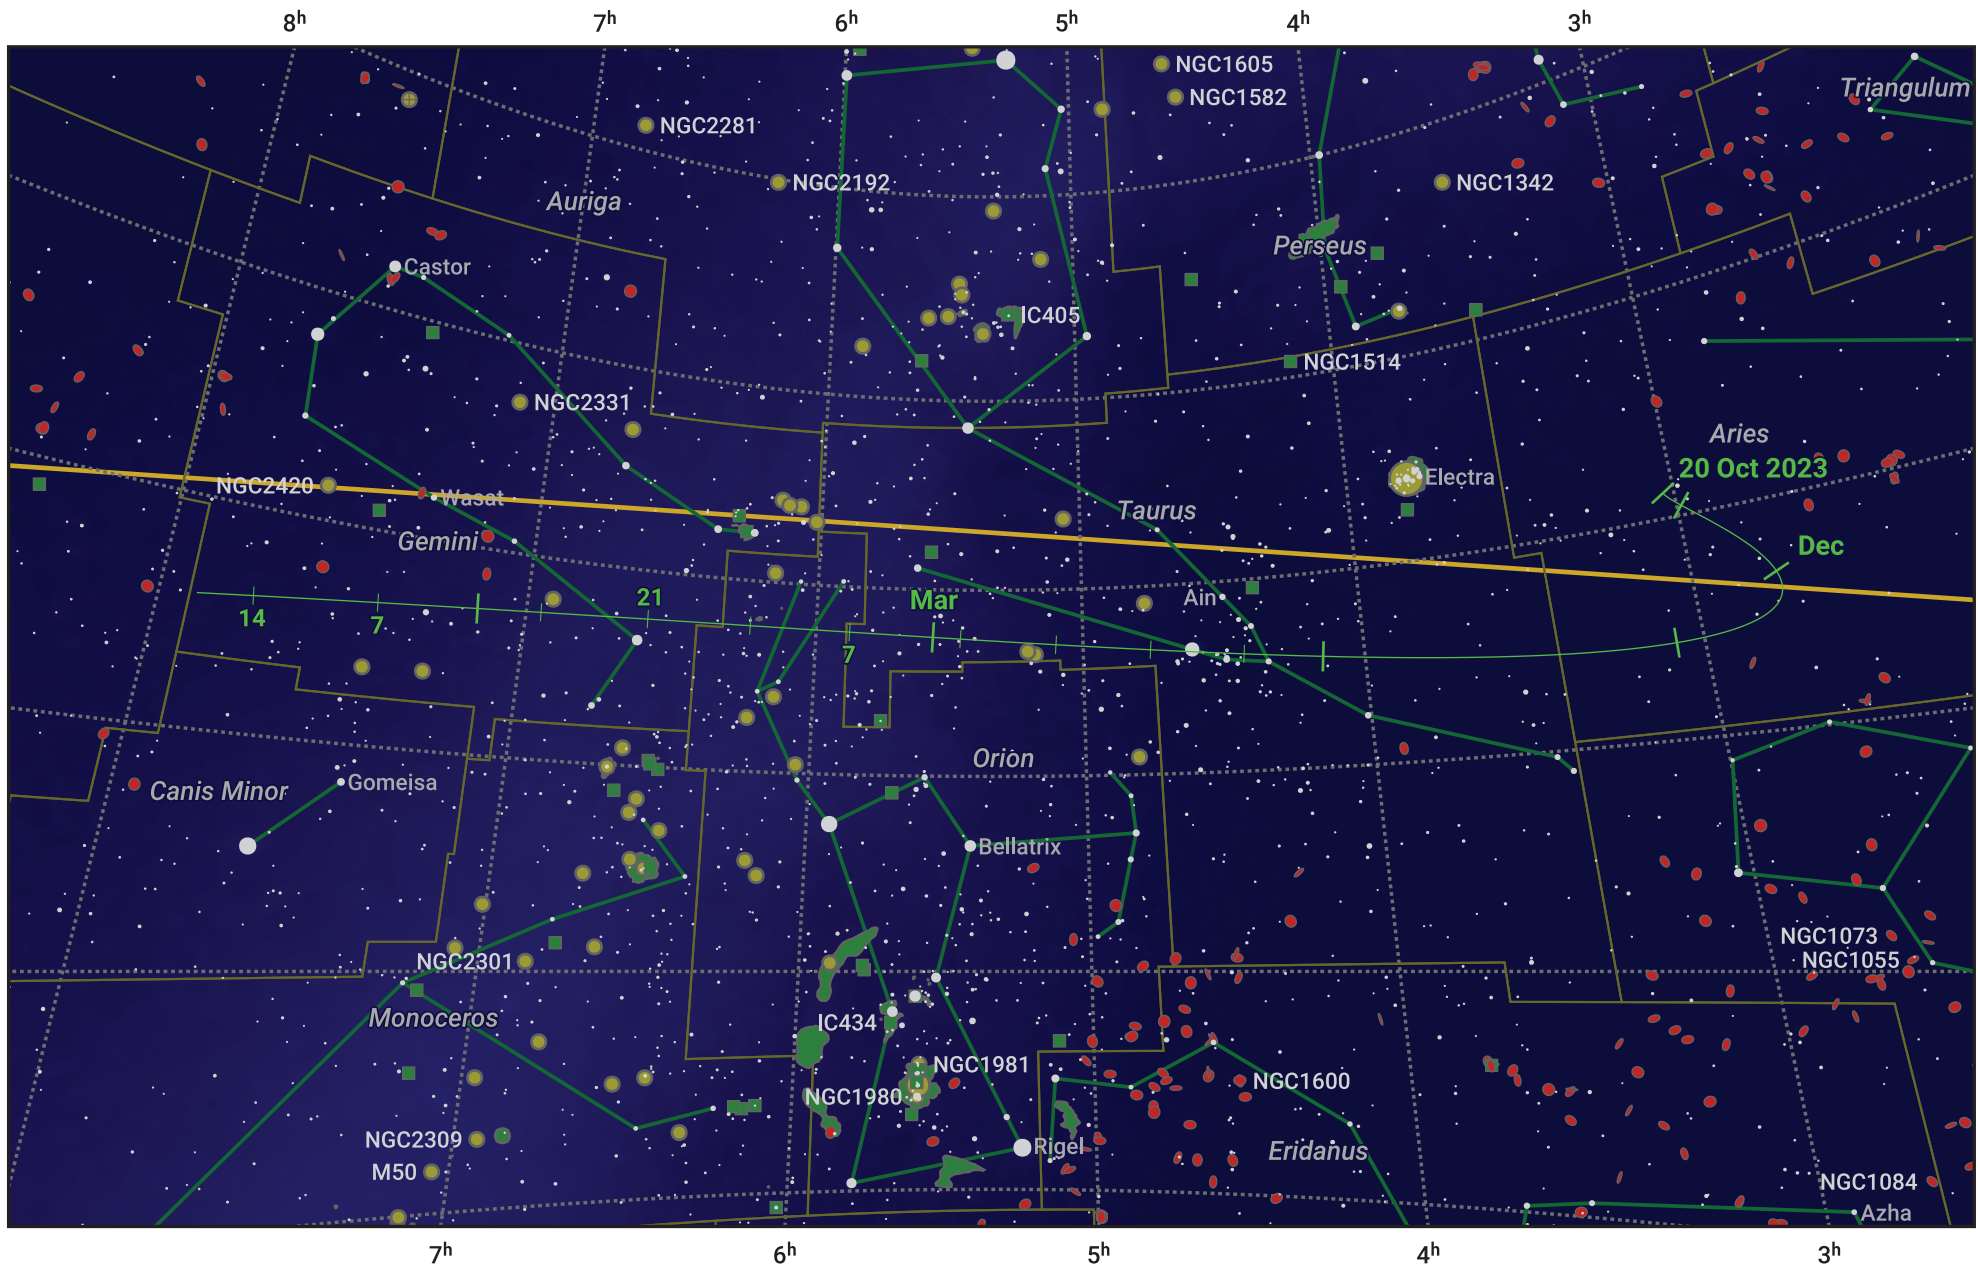

The path of 144P/Kushida starting on 20 Oct 2023

© Dominic Ford 2011–2024. Date markers placed at midnight UTC. Downloaded from <https://in-the-sky.org>

Magnitude scale: 7.0 6.0 5.0 4.0 3.0 2.0 1.0 0.0

— Ecliptic Plane

Galaxy Bright nebula Open cluster Globular cluster

Date	Mag
2023 Oct 29	15.9
2023 Nov 1	15.6
2023 Nov 7	14.9
2023 Nov 17	13.8
2023 Nov 28	12.7
2023 Dec 11	11.6
2023 Dec 29	10.6
2024 Jan 1	10.5
2024 Feb 27	11.6
2024 Mar 1	11.8
2024 Mar 11	12.7
2024 Mar 22	13.7
2024 Apr 1	14.8
2024 Apr 10	15.8