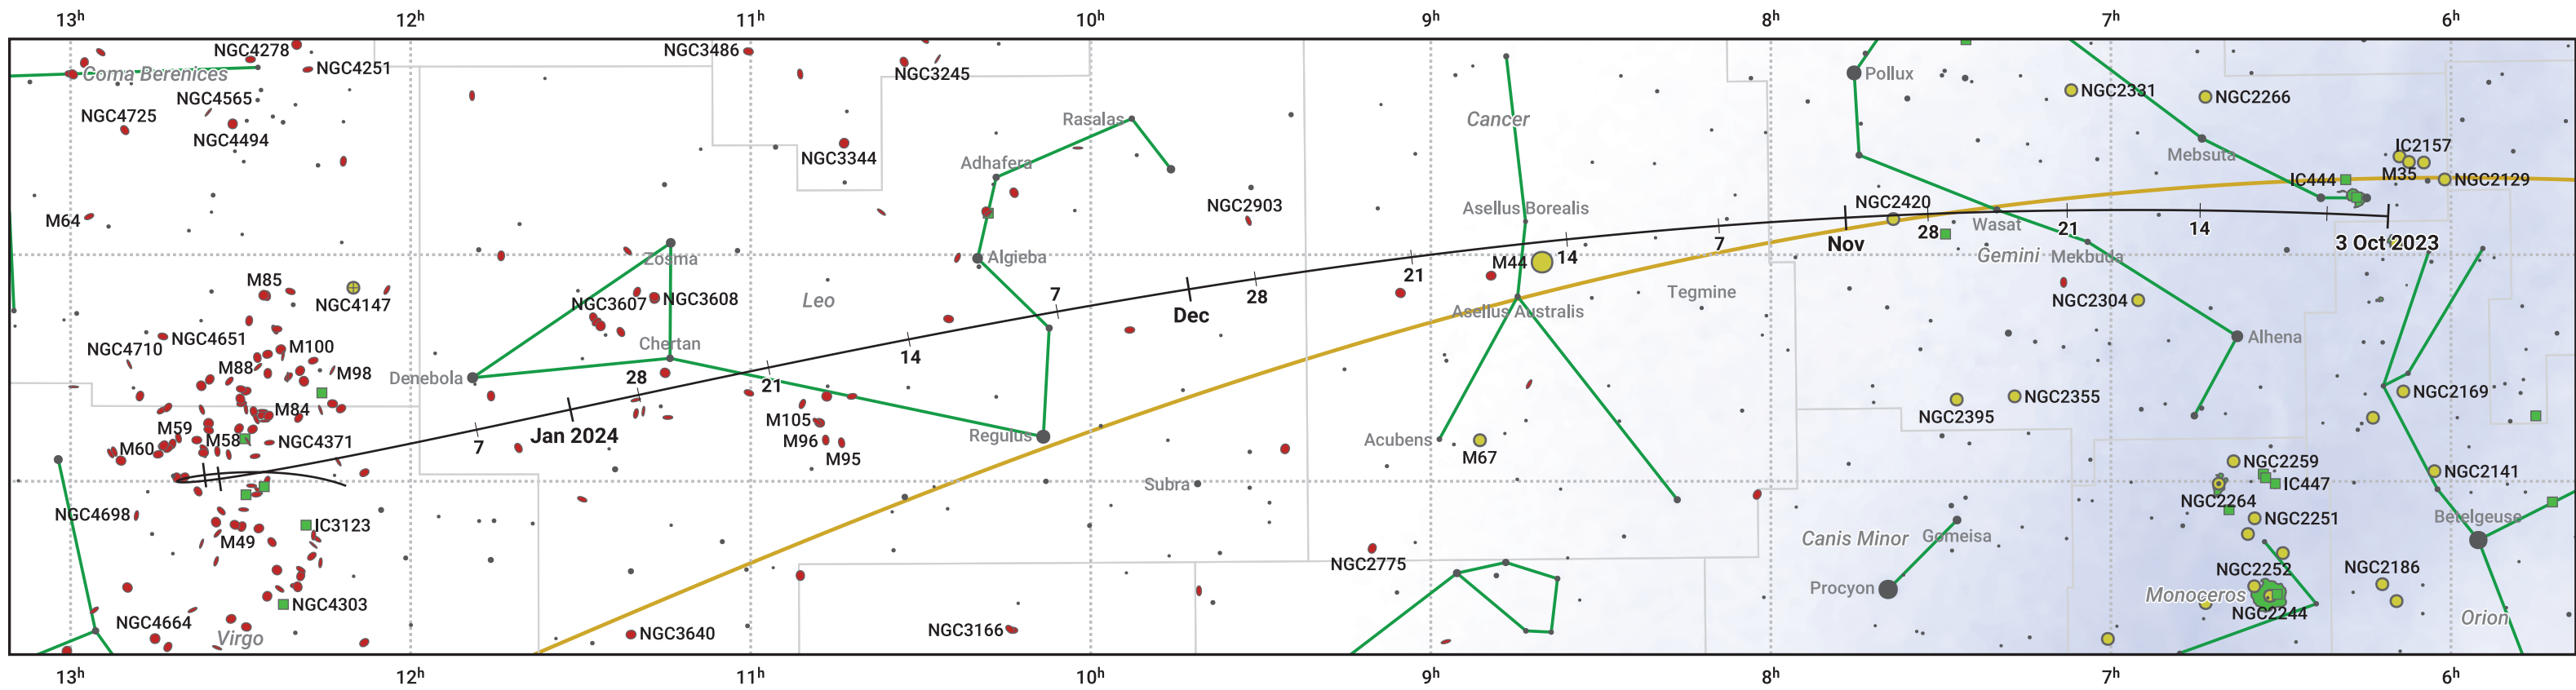

# The path of 62P/Tsuchinshan starting on 3 Oct 2023

© Dominic Ford 2011–2024. Date markers placed at midnight UTC. Downloaded from <https://in-the-sky.org>

Magnitude scale:  -6.0  -5.0  -4.0  -3.0  -2.0  -1.0  0.0

Ecliptic Plane

Galaxy  Bright nebula  Open cluster + Globular cluster

Date	Mag
2023 Oct 20	11.5
2023 Nov 1	10.8
2023 Nov 6	10.5
2023 Nov 27	9.5
2024 Jan 1	8.7
2024 Mar 1	10.4
2024 Mar 4	10.5
2024 Mar 22	11.6