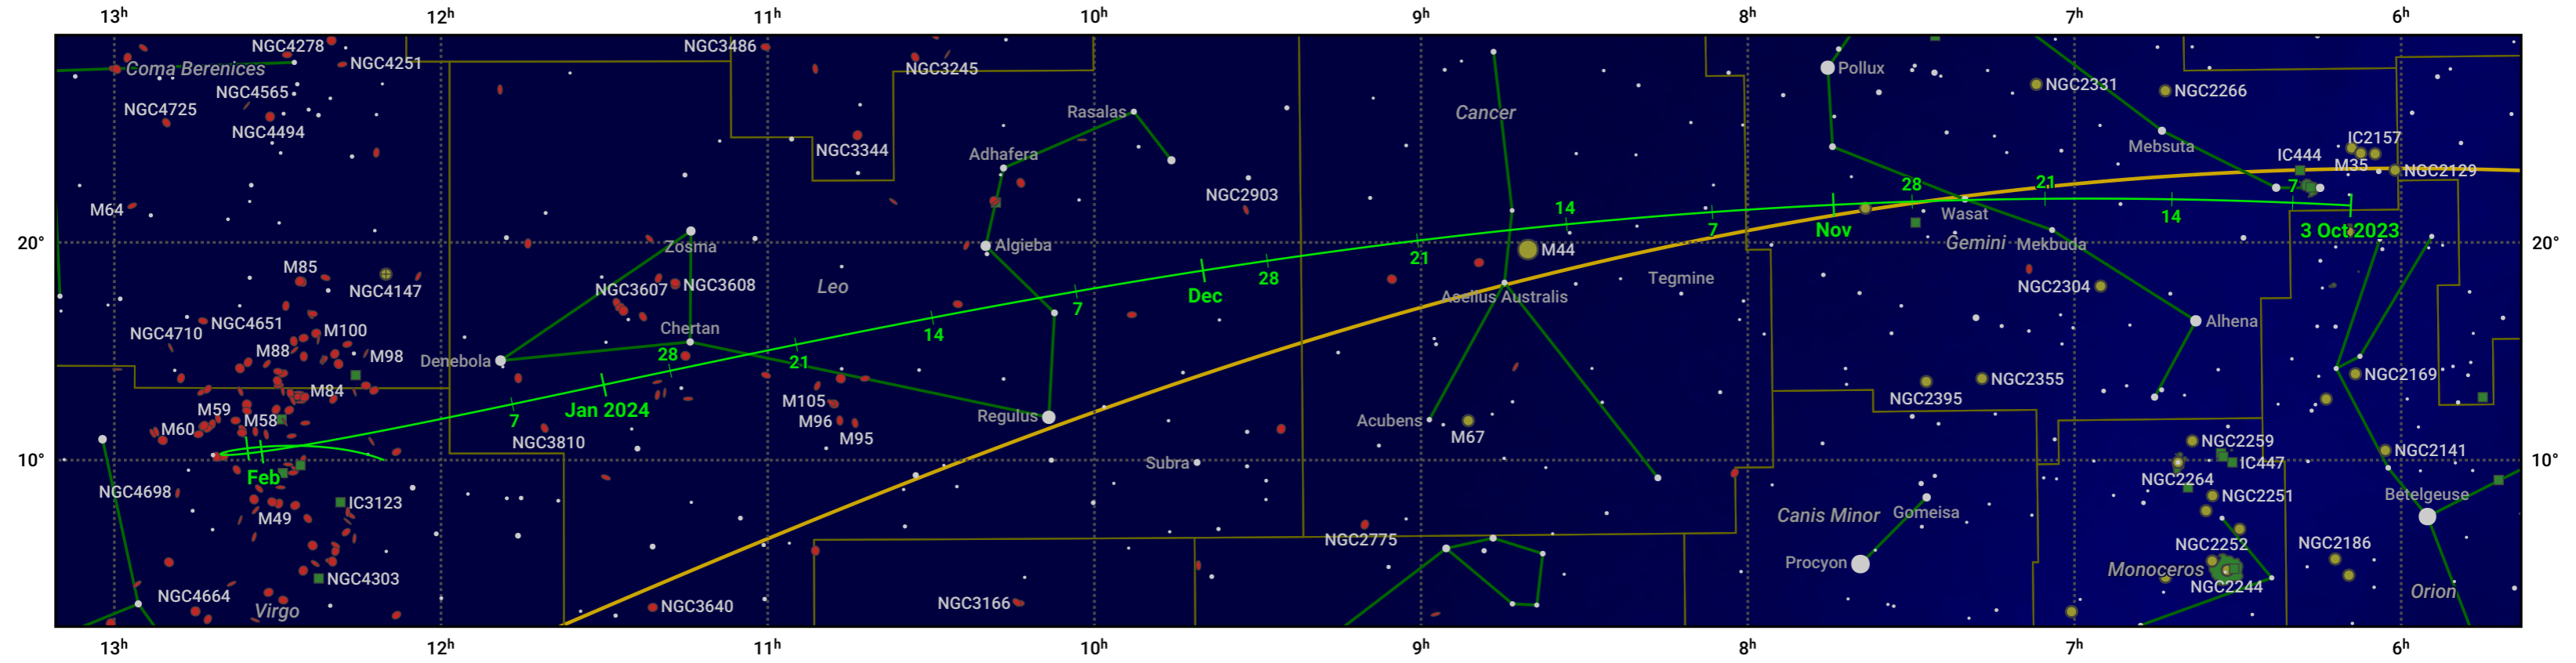

The path of 62P/Tsuchinshan starting on 3 Oct 2023

© Dominic Ford 2011–2024. Date markers placed at midnight UTC. Downloaded from <https://in-the-sky.org>

Magnitude scale: -6.0 -5.0 -4.0 -3.0 -2.0 -1.0 0.0

Ecliptic Plane

Galaxy Bright nebula Open cluster Globular cluster

Date	Mag
2023 Oct 20	11.6
2023 Nov 1	10.8
2023 Nov 6	10.5
2023 Nov 26	9.5
2024 Jan 1	8.7
2024 Mar 1	10.3
2024 Mar 6	10.6
2024 Mar 23	11.6