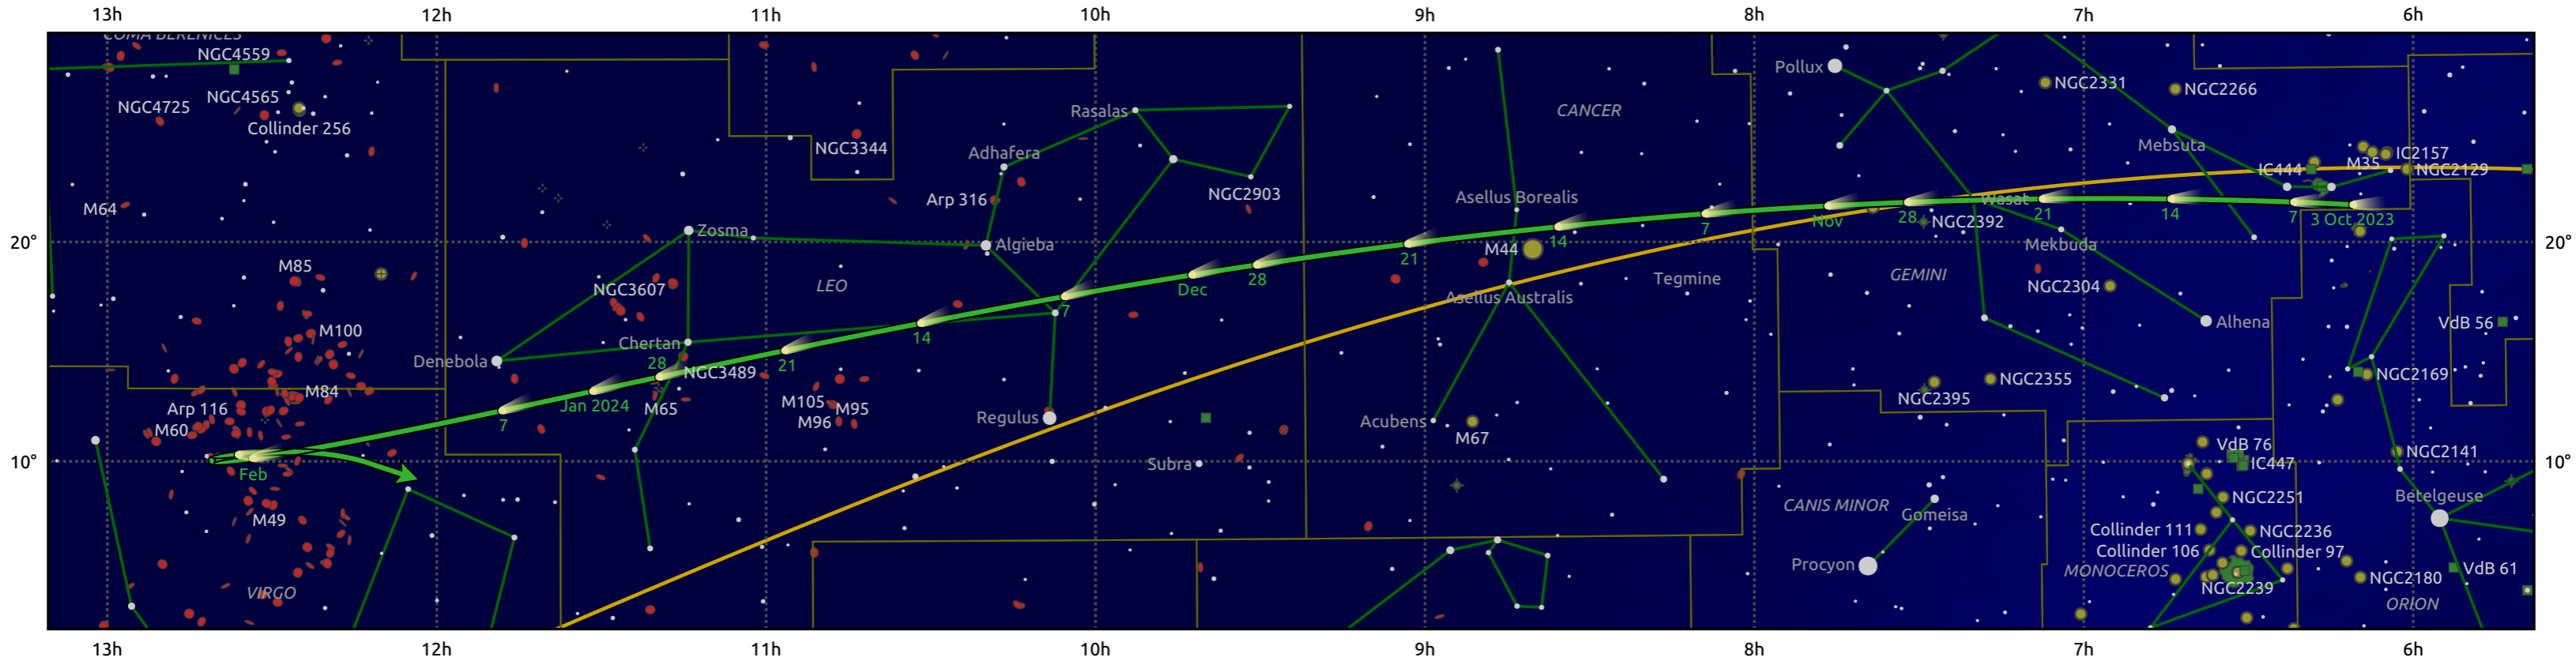

The path of 62P/Tsuchinshan starting on 3 Oct 2023

© Dominic Ford 2011–2025. Date markers placed at midnight UTC. Downloaded from <https://in-the-sky.org>

Magnitude scale: -6.0 -5.0 -4.0 -3.0 -2.0 -1.0 0.0

Ecliptic Plane

Galaxy
 Bright nebula
 Open cluster
 Globular cluster
 + Planetary nebula

Date	Mag
2023 Oct 20	11.5
2023 Nov 1	10.8
2023 Nov 6	10.5
2023 Nov 27	9.5
2024 Jan 1	8.7
2024 Mar 1	10.4
2024 Mar 4	10.5
2024 Mar 22	11.6