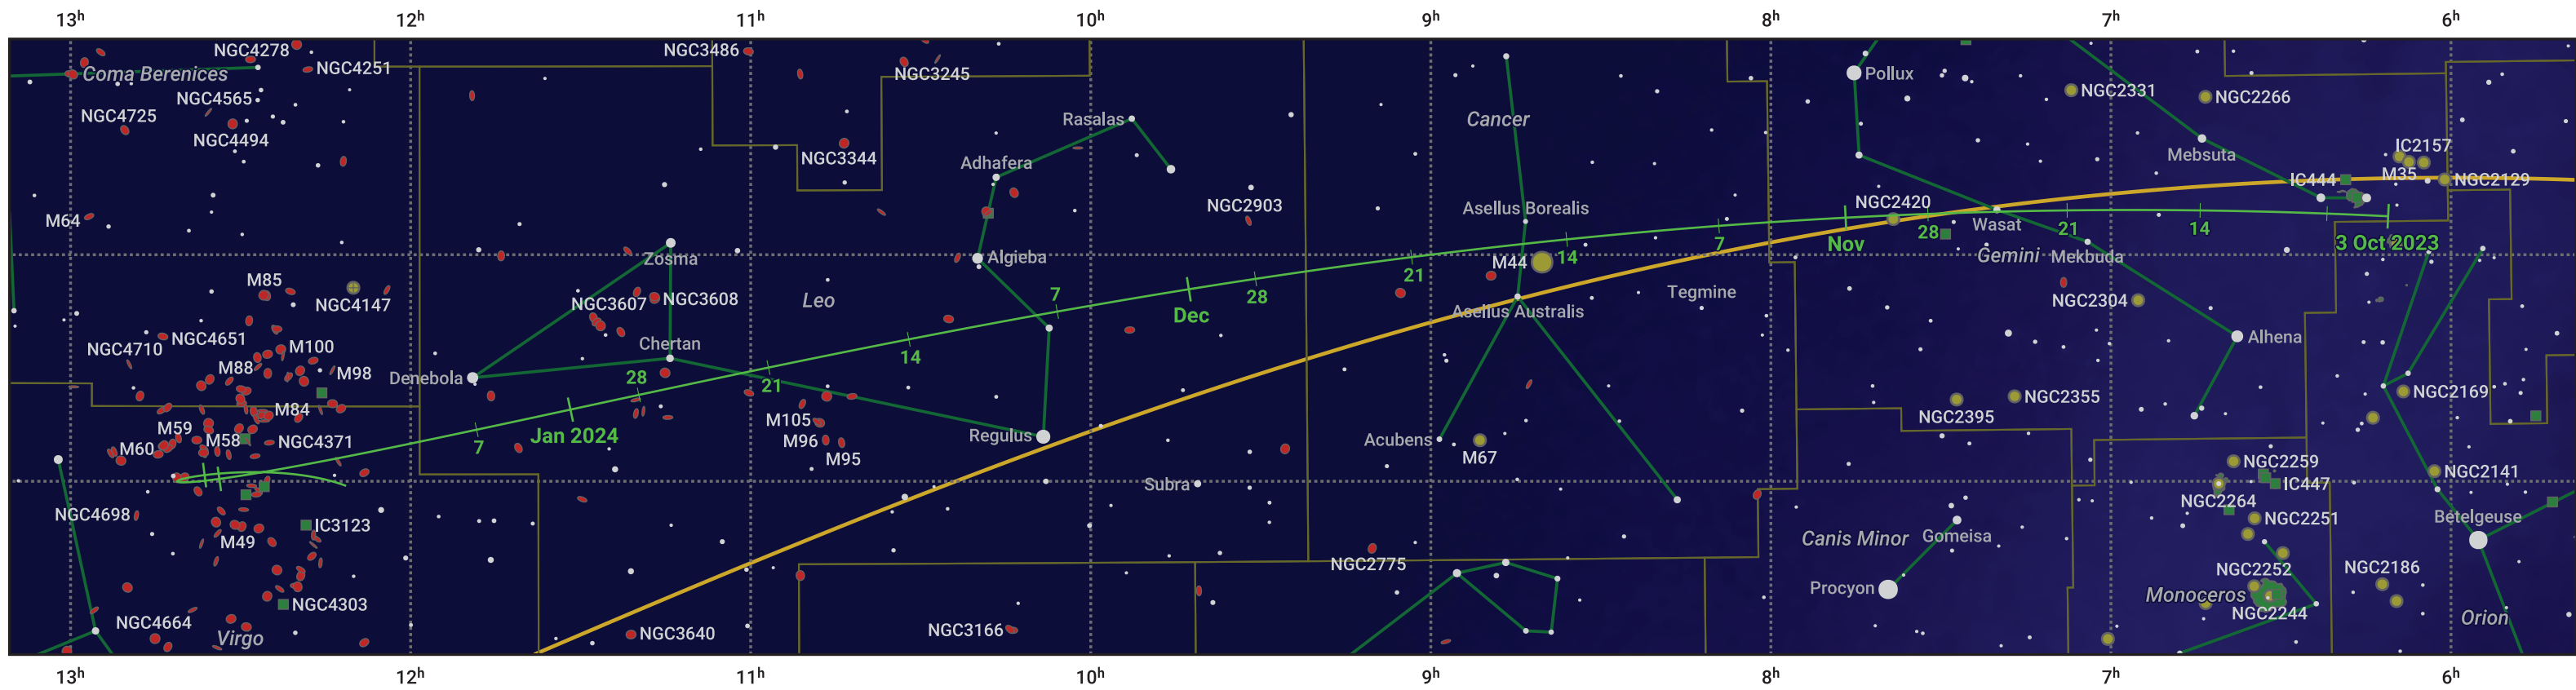

# The path of 62P/Tsuchinshan starting on 3 Oct 2023

© Dominic Ford 2011–2024. Date markers placed at midnight UTC. Downloaded from <https://in-the-sky.org>

Magnitude scale:  -6.0  -5.0  -4.0  -3.0  -2.0  -1.0  0.0

Ecliptic Plane

Galaxy   
  Bright nebula   
  Open cluster   
  Globular cluster

Date	Mag
2023 Oct 20	11.5
2023 Nov 1	10.8
2023 Nov 6	10.5
2023 Nov 27	9.5
2024 Jan 1	8.7
2024 Mar 1	10.4
2024 Mar 4	10.5
2024 Mar 22	11.6