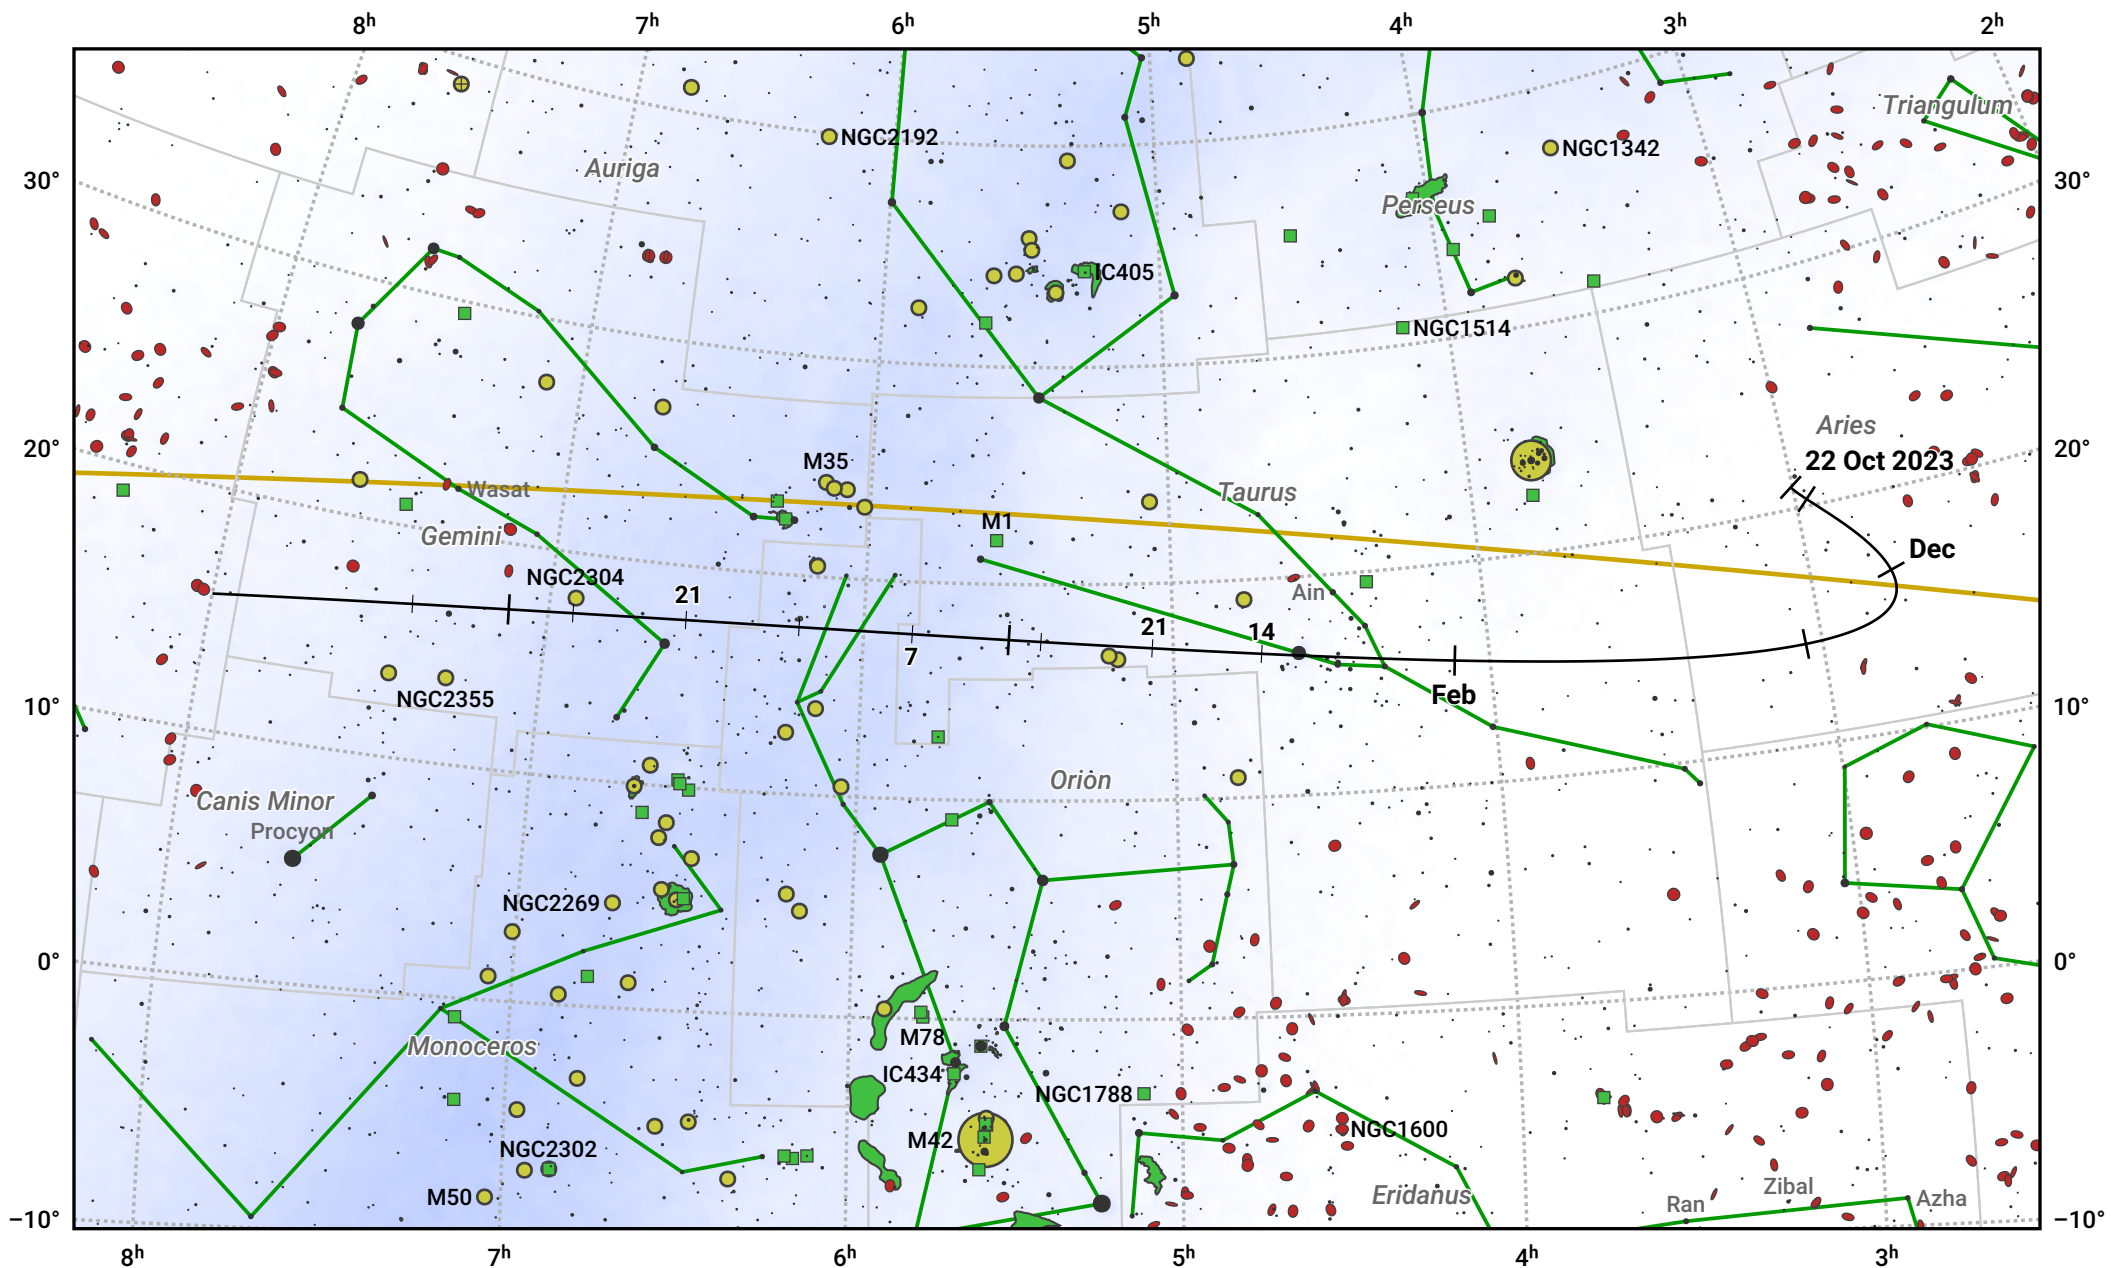

The path of 144P/Kushida starting on 22 Oct 2023

© Dominic Ford 2011–2024. Date markers placed at midnight UTC. Downloaded from <https://in-the-sky.org>

Magnitude scale: 7.0 6.0 5.0 4.0 3.0 2.0 1.0 0.0

— Ecliptic Plane

Galaxy Bright nebula Open cluster Globular cluster

Date	Mag
2023 Oct 31	15.8
2023 Nov 1	15.7
2023 Nov 9	14.8
2023 Nov 19	13.7
2023 Nov 30	12.6
2023 Dec 13	11.6
2024 Jan 1	10.6
2024 Feb 27	11.6
2024 Mar 1	11.8
2024 Mar 11	12.6
2024 Mar 22	13.7
2024 Apr 1	14.7
2024 Apr 11	15.8