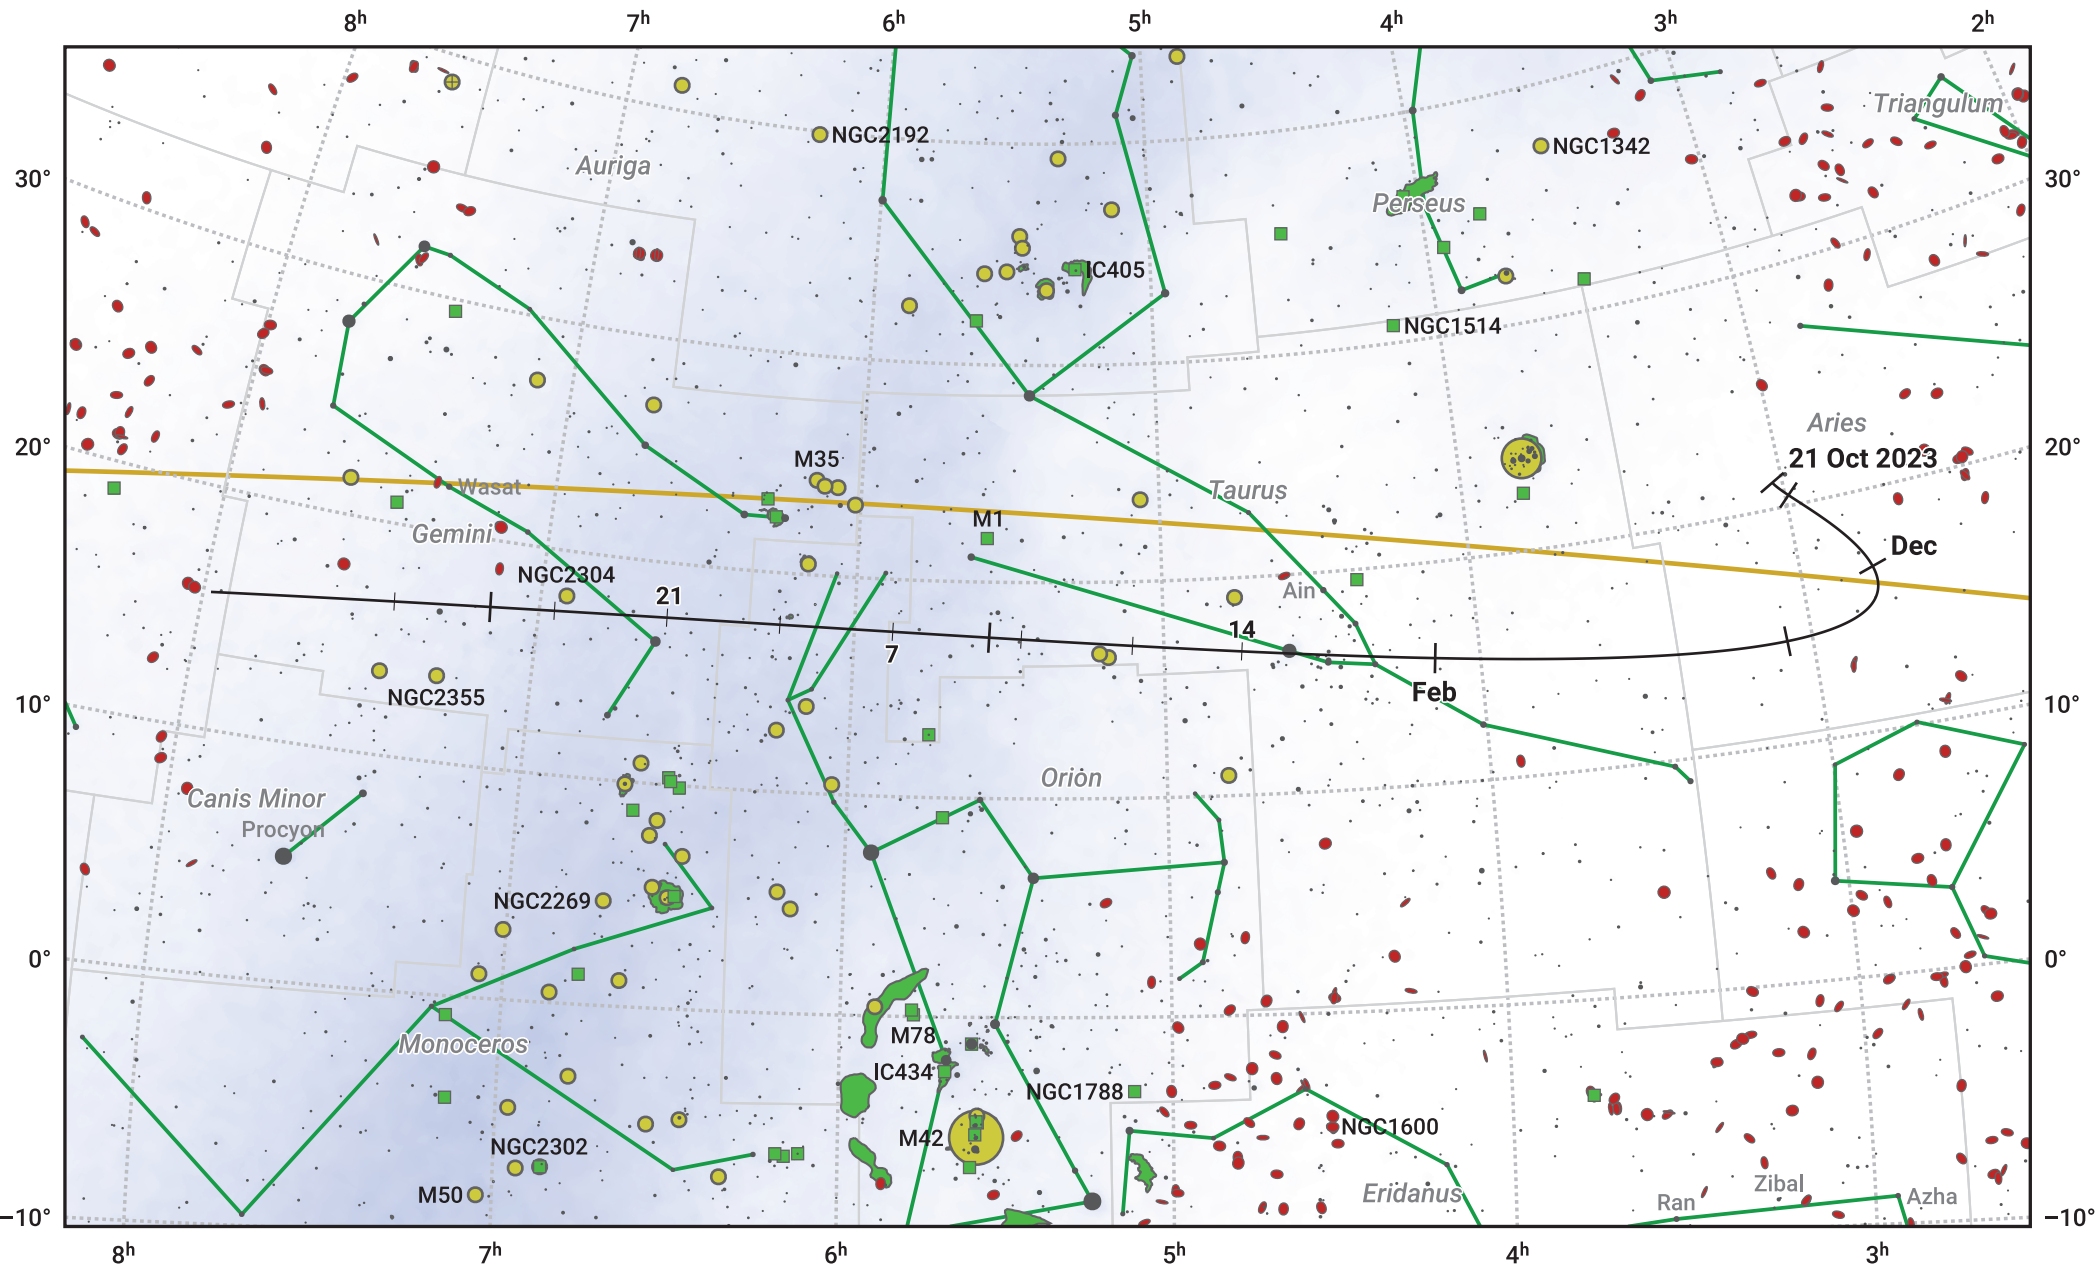

# The path of 144P/Kushida starting on 21 Oct 2023

© Dominic Ford 2011–2024. Date markers placed at midnight UTC. Downloaded from <https://in-the-sky.org>

Magnitude scale: 7.0 6.0 5.0 4.0 3.0 2.0 1.0 0.0

— Ecliptic Plane

Galaxy    Bright nebula    Open cluster    Globular cluster

Date	Mag
2023 Oct 30	15.8
2023 Nov 1	15.6
2023 Nov 8	14.7
2023 Nov 18	13.7
2023 Nov 29	12.6
2023 Dec 12	11.5
2023 Dec 30	10.5
2024 Jan 1	10.5
2024 Feb 27	11.6
2024 Mar 1	11.8
2024 Mar 11	12.7
2024 Mar 22	13.7
2024 Apr 1	14.8
2024 Apr 10	15.8