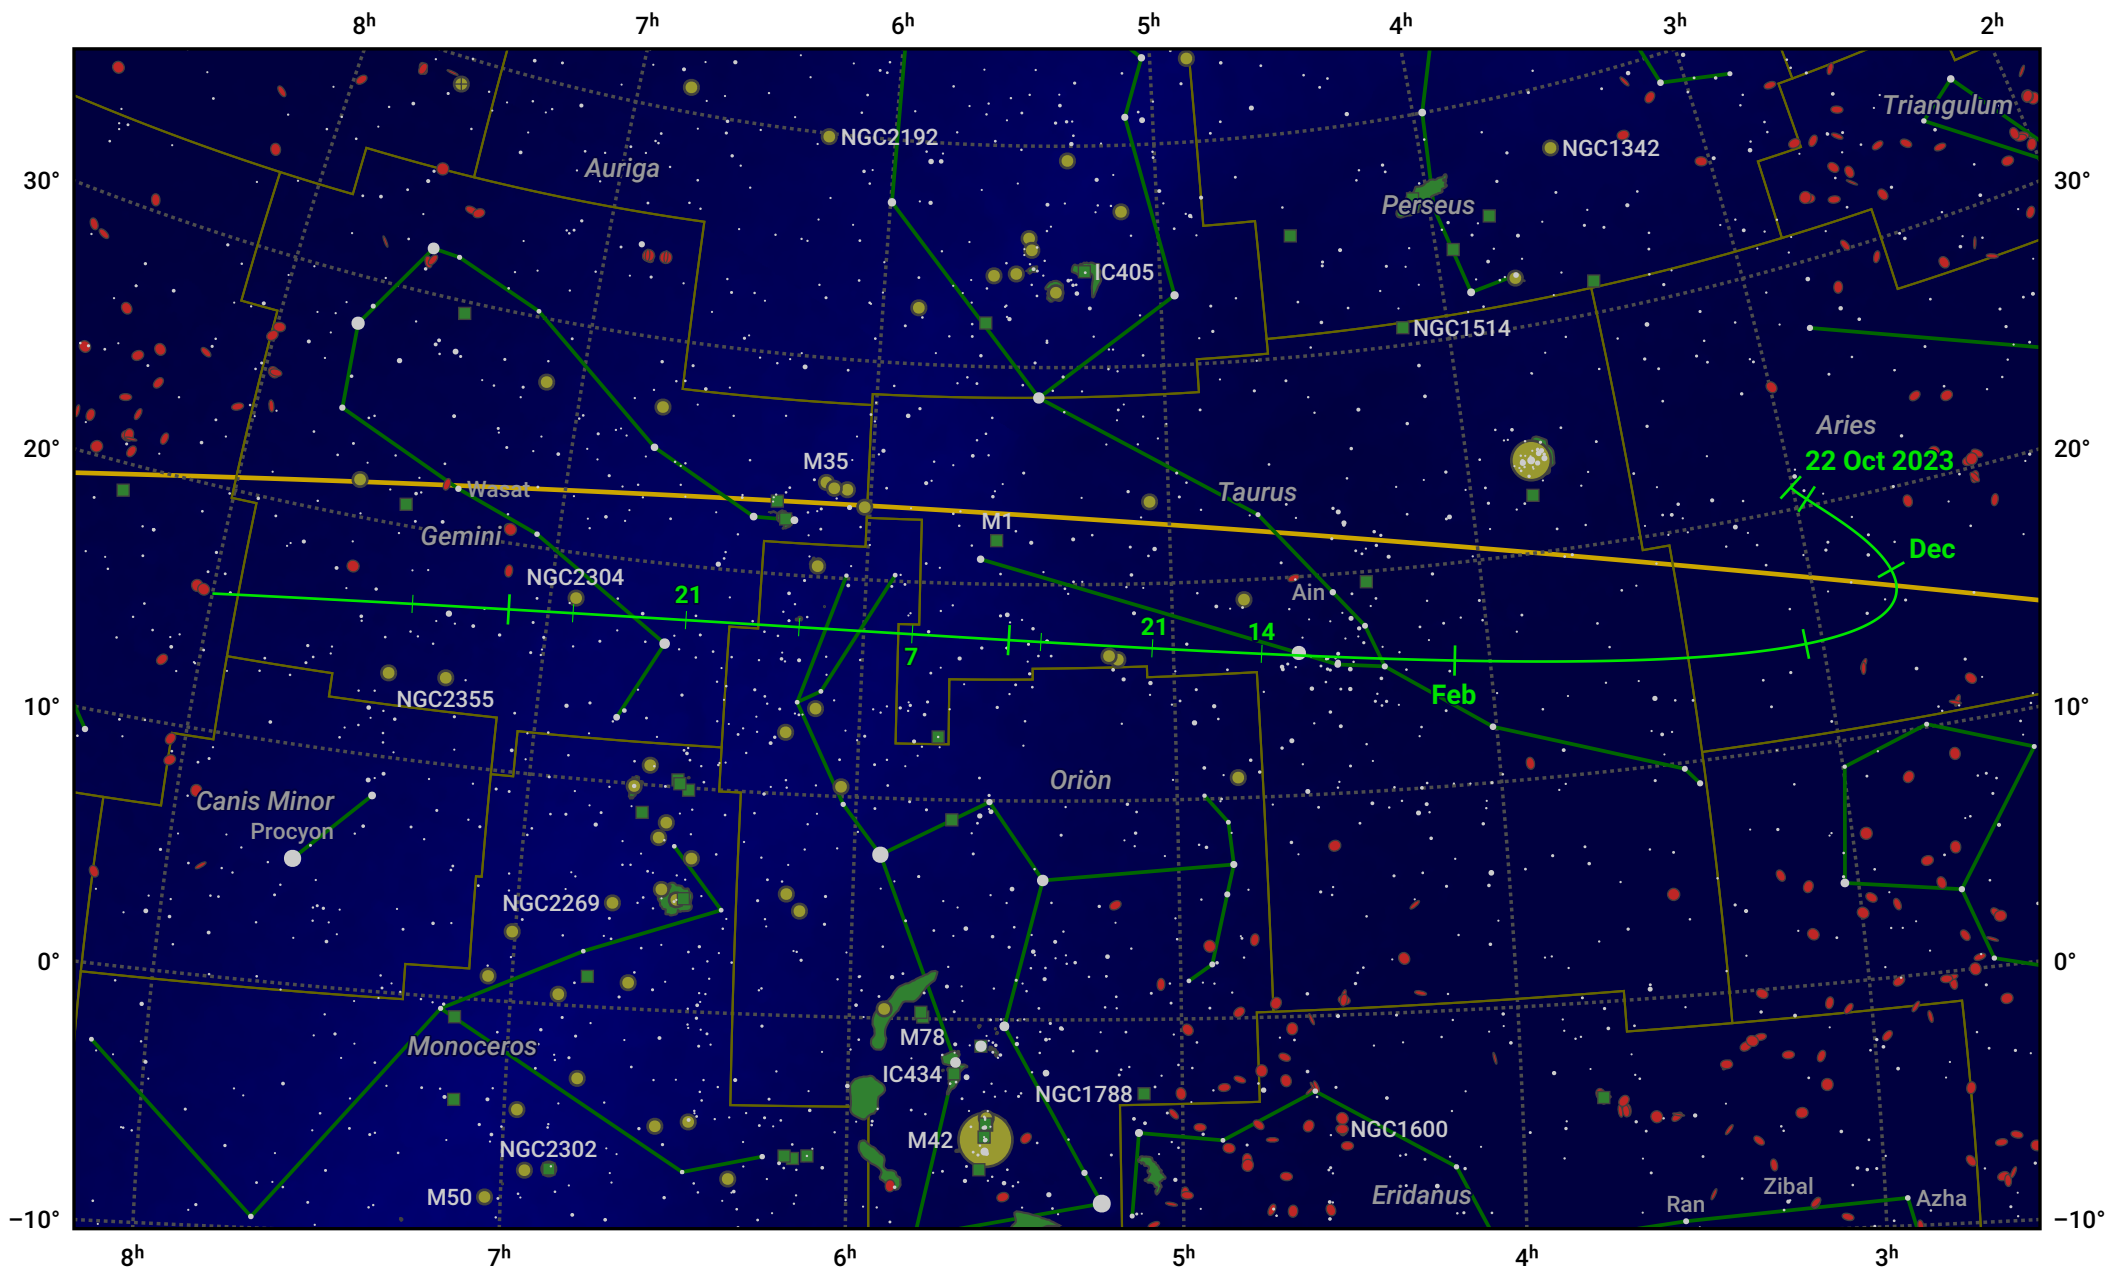

# The path of 144P/Kushida starting on 22 Oct 2023

© Dominic Ford 2011–2024. Date markers placed at midnight UTC. Downloaded from <https://in-the-sky.org>

Magnitude scale: 7.0 6.0 5.0 4.0 3.0 2.0 1.0 0.0

— Ecliptic Plane

Galaxy    Bright nebula    Open cluster    Globular cluster

Date	Mag
2023 Oct 31	15.8
2023 Nov 1	15.7
2023 Nov 9	14.8
2023 Nov 19	13.7
2023 Nov 30	12.6
2023 Dec 13	11.6
2024 Jan 1	10.6
2024 Feb 27	11.6
2024 Mar 1	11.8
2024 Mar 11	12.6
2024 Mar 22	13.7
2024 Apr 1	14.7
2024 Apr 11	15.8