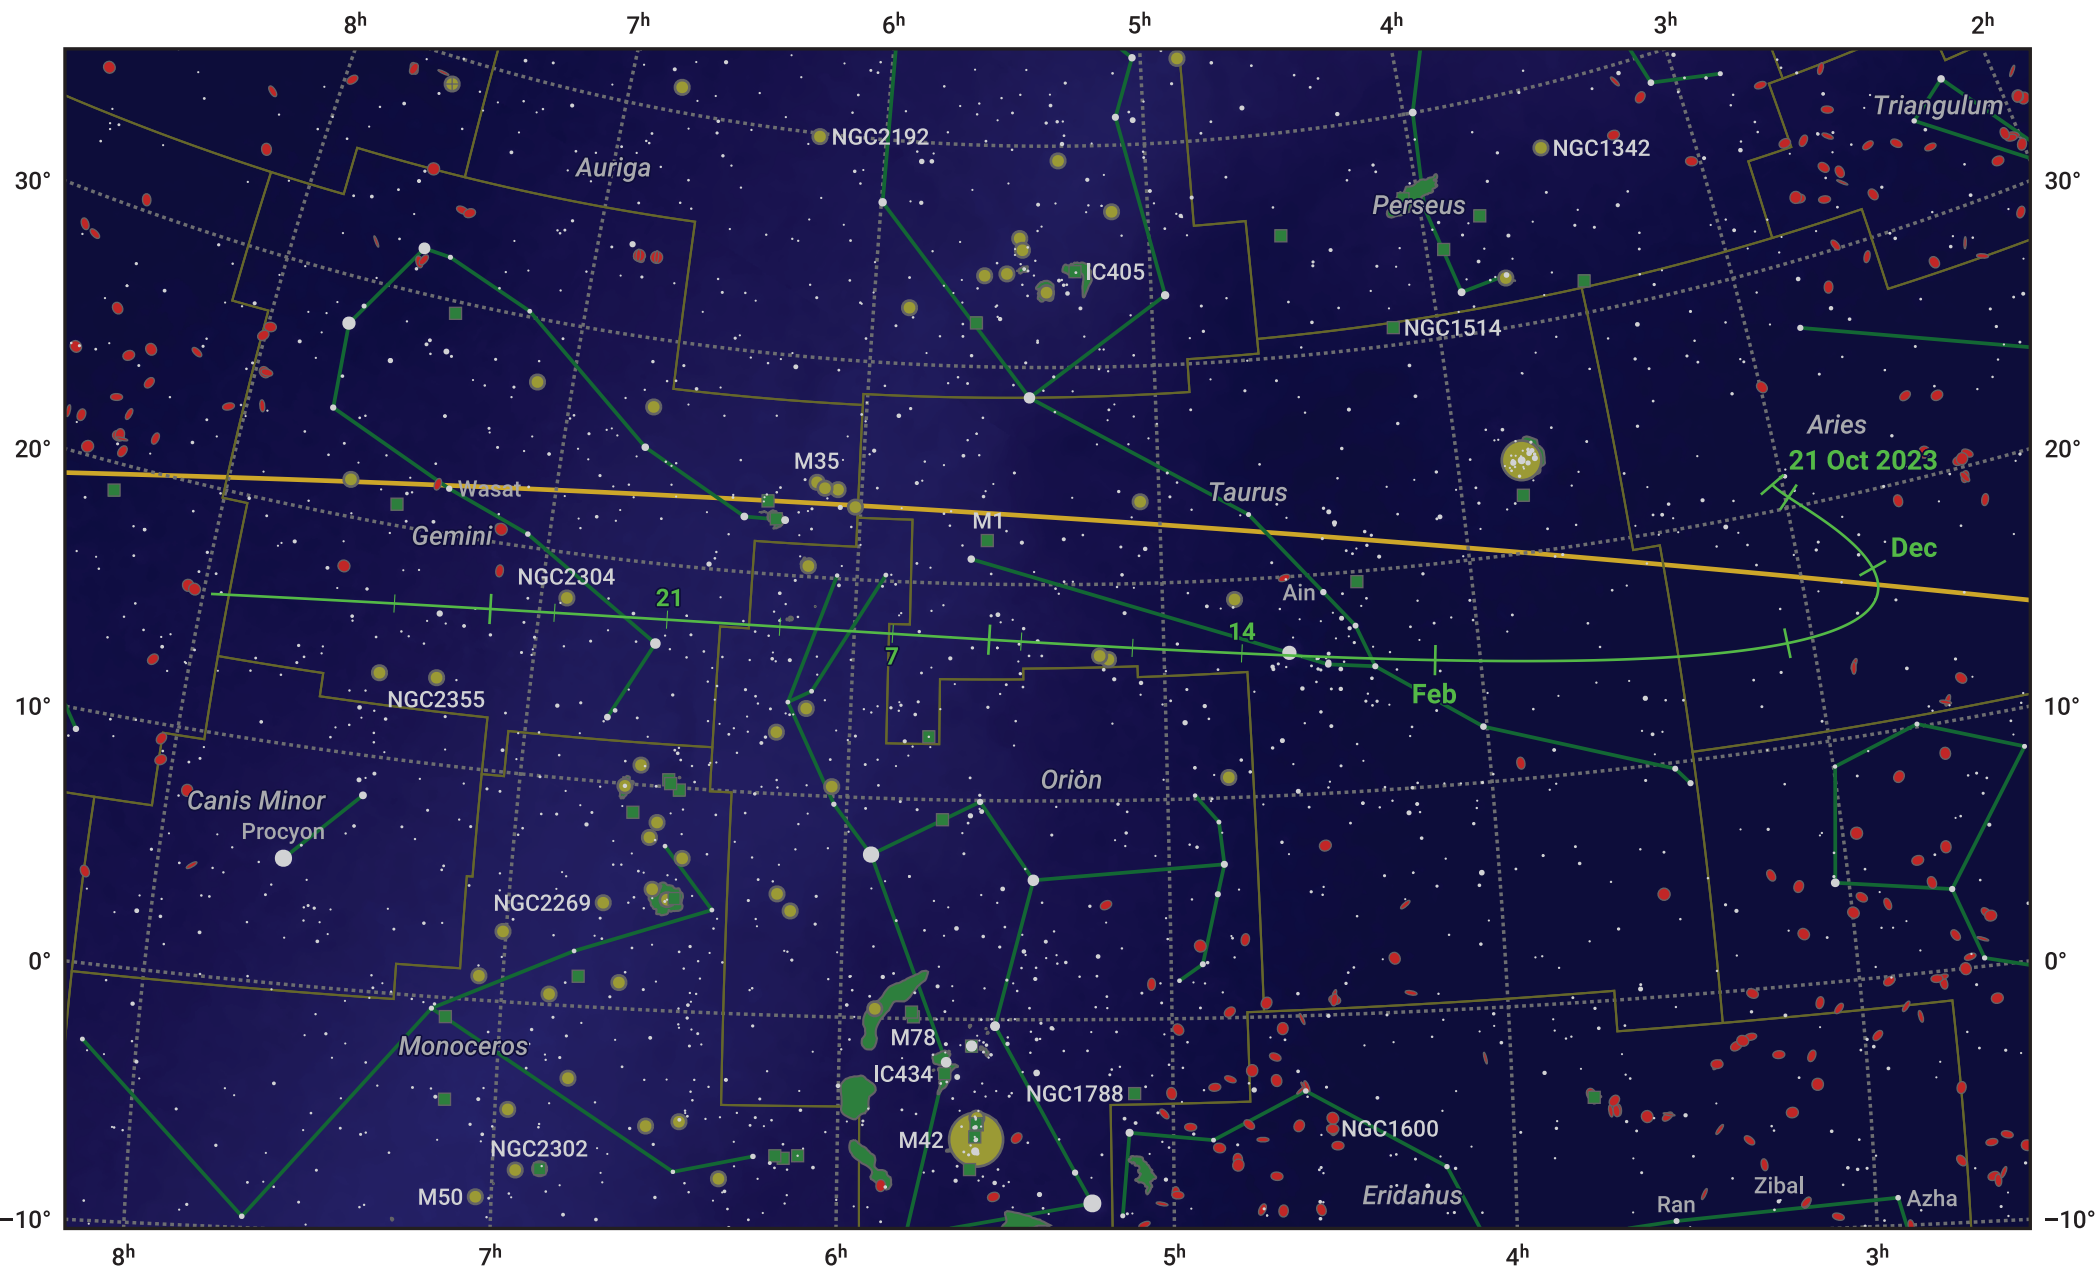

The path of 144P/Kushida starting on 21 Oct 2023

© Dominic Ford 2011–2024. Date markers placed at midnight UTC. Downloaded from <https://in-the-sky.org>

Magnitude scale: ● 7.0 ● 6.0 ● 5.0 ● 4.0 ● 3.0 ● 2.0 ● 1.0 ● 0.0

— Ecliptic Plane

● Galaxy ■ Bright nebula ● Open cluster ● Globular cluster

Date	Mag
2023 Oct 30	15.8
2023 Nov 1	15.6
2023 Nov 8	14.7
2023 Nov 18	13.7
2023 Nov 29	12.6
2023 Dec 12	11.5
2023 Dec 30	10.5
2024 Jan 1	10.5
2024 Feb 27	11.6
2024 Mar 1	11.8
2024 Mar 11	12.7
2024 Mar 22	13.7
2024 Apr 1	14.8
2024 Apr 10	15.8