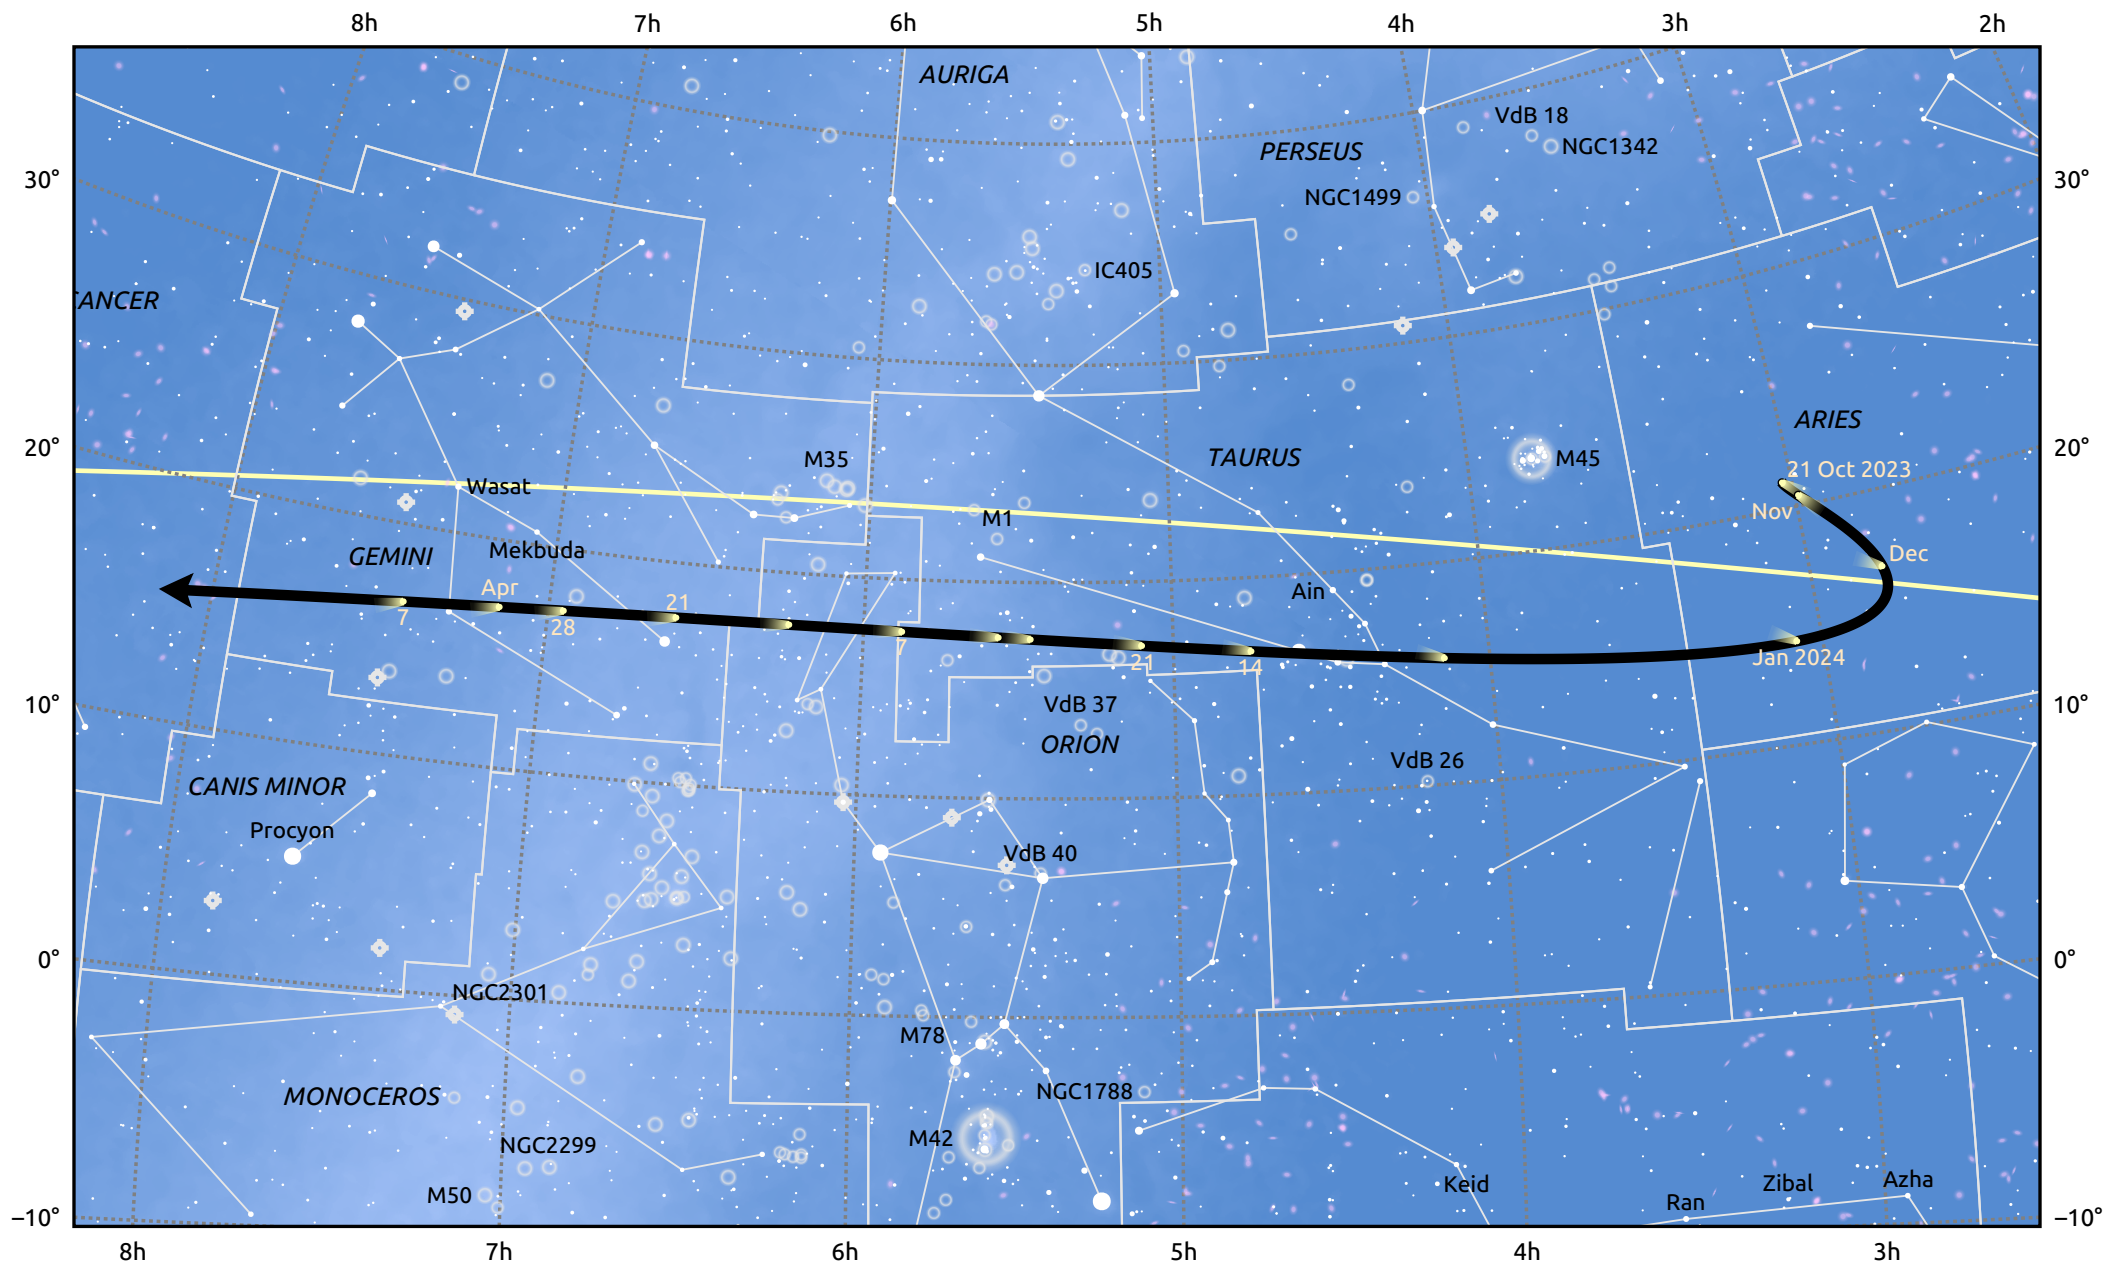

The path of 144P/Kushida starting on 21 Oct 2023

© Dominic Ford 2011–2025. Date markers placed at midnight UTC. Downloaded from <https://in-the-sky.org>

Magnitude scale: 7.0 6.0 5.0 4.0 3.0 2.0 1.0 0.0

Ecliptic Plane

Galaxy Bright nebula Open cluster Globular cluster Planetary nebula

Date	Mag
2023 Oct 30	15.8
2023 Nov 1	15.6
2023 Nov 8	14.7
2023 Nov 18	13.7
2023 Nov 29	12.6
2023 Dec 12	11.5
2023 Dec 30	10.5
2024 Jan 1	10.5
2024 Feb 27	11.6
2024 Mar 1	11.8
2024 Mar 11	12.7
2024 Mar 22	13.7
2024 Apr 1	14.8
2024 Apr 10	15.8