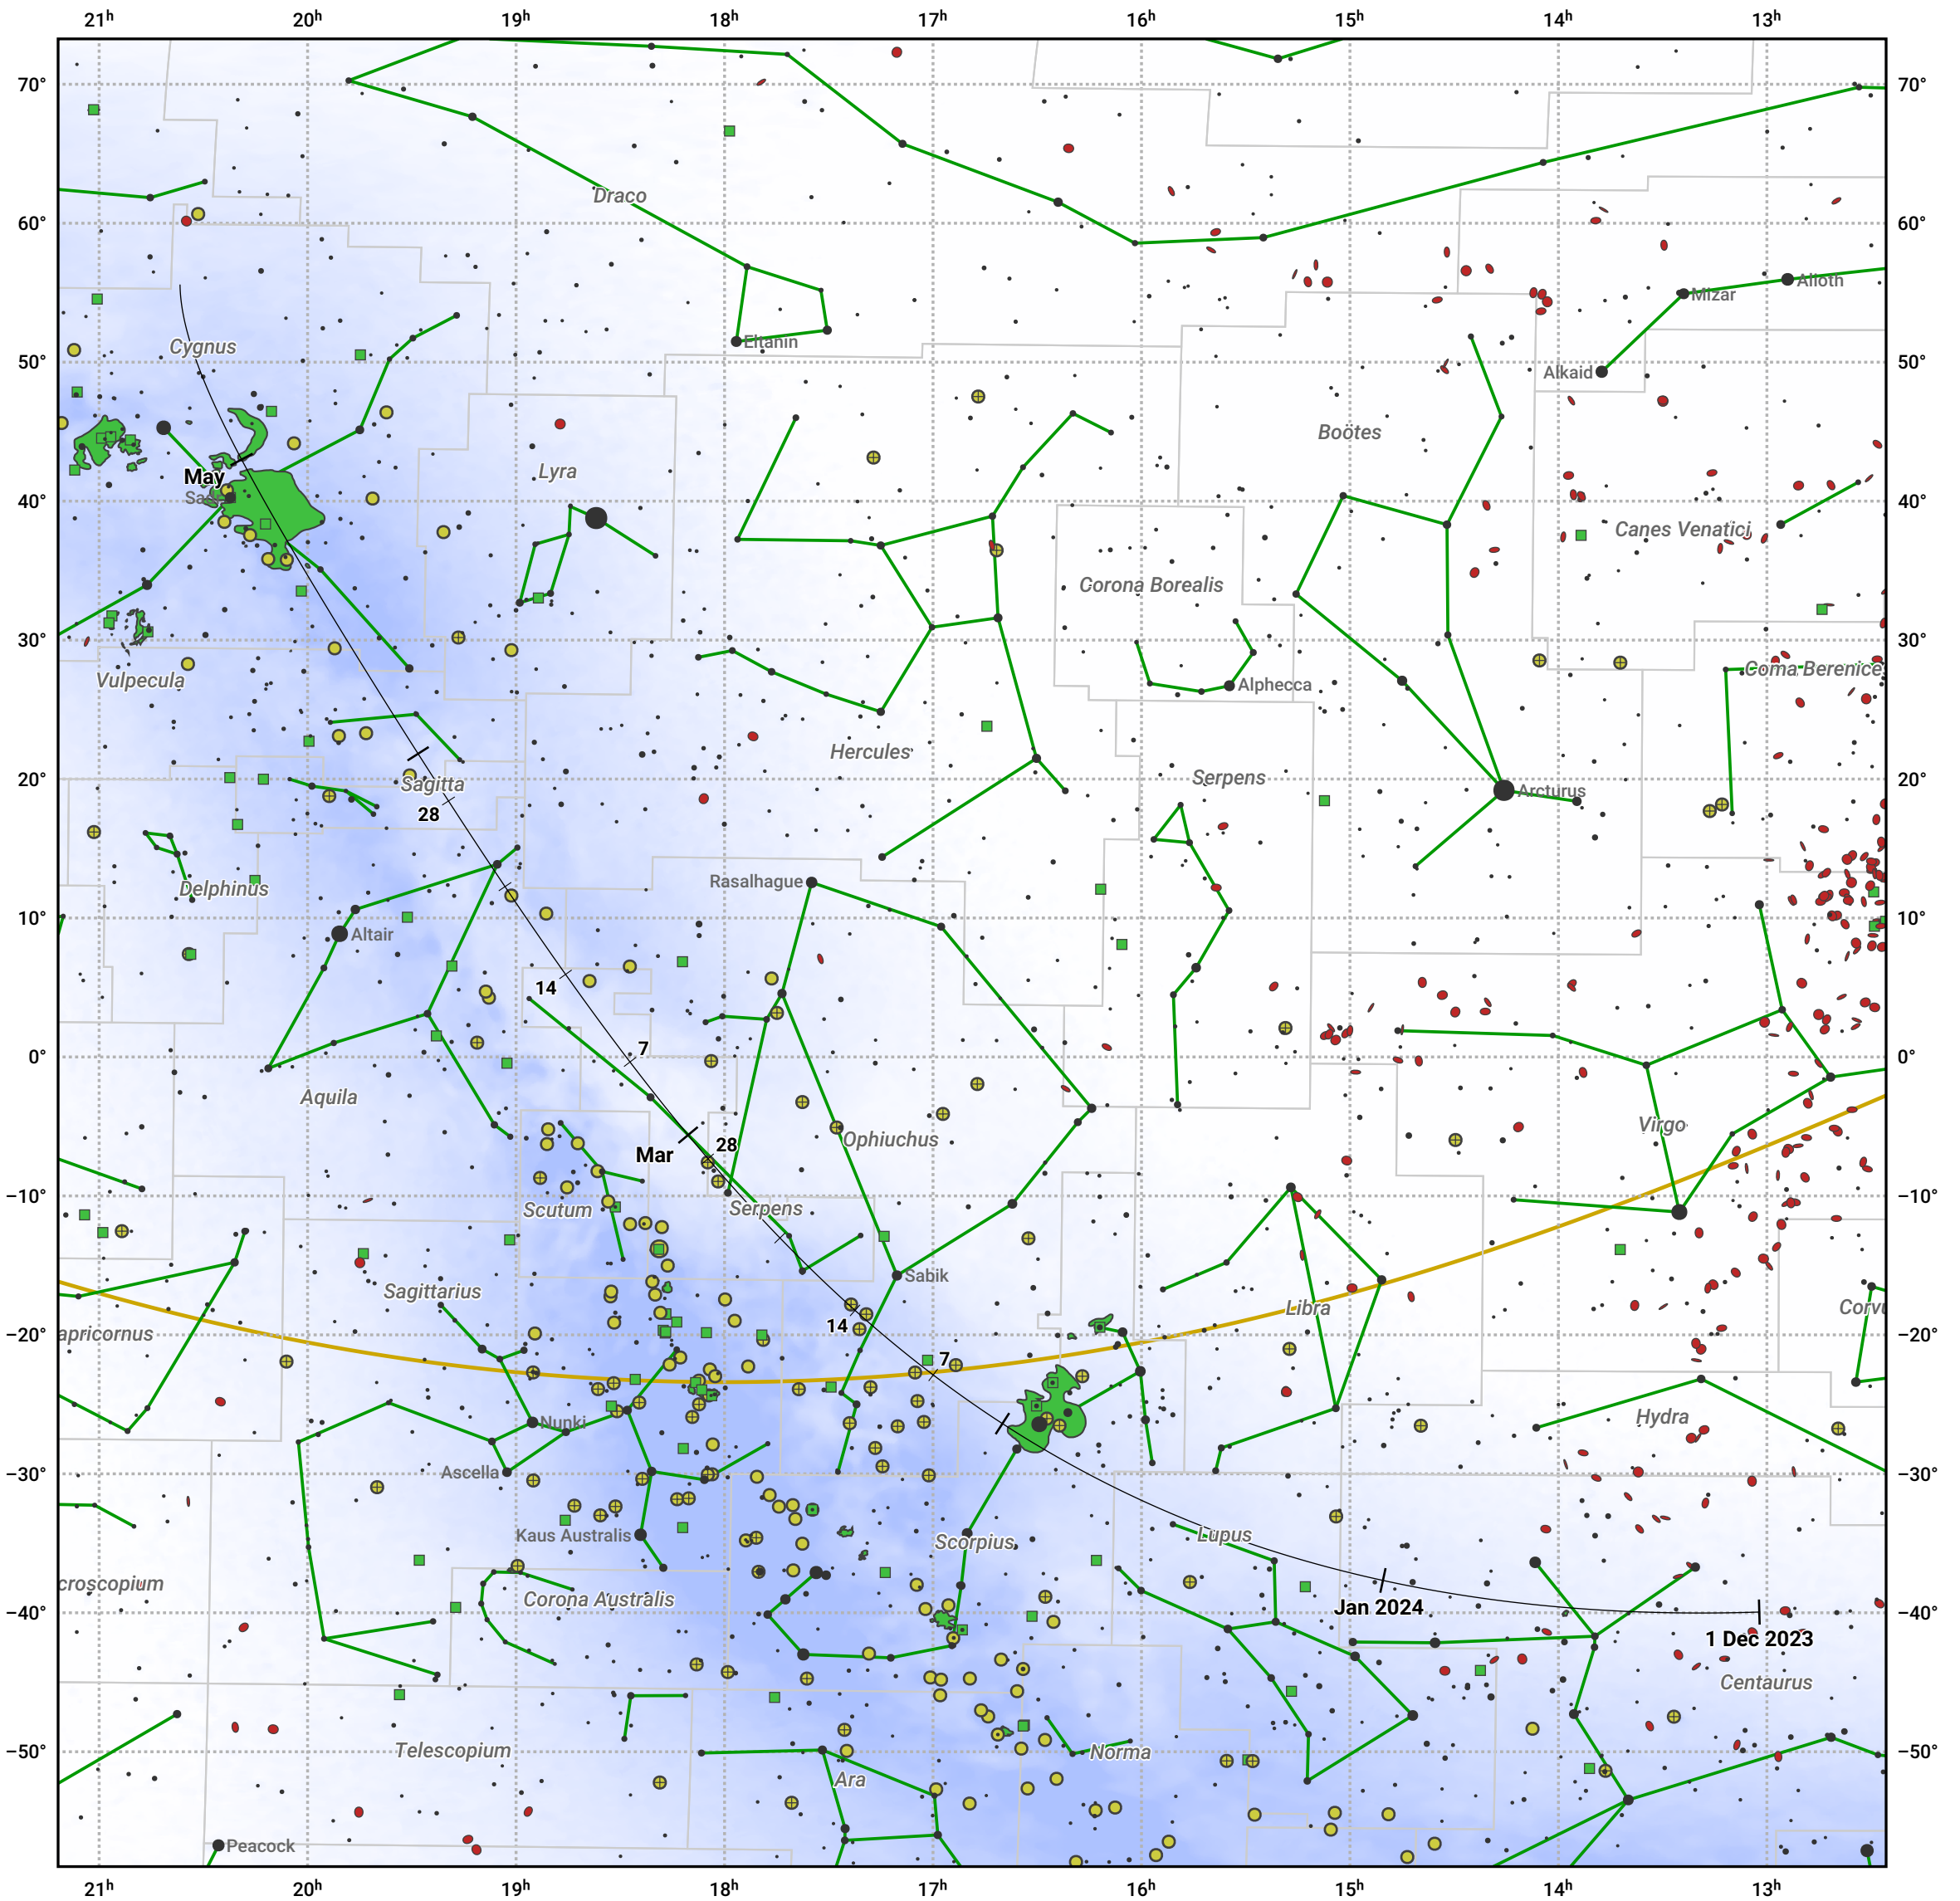

The path of C/2021 S3 (PANSTARRS) starting on 1 Dec 2023

© Dominic Ford 2011–2024. Date markers placed at midnight UTC. Downloaded from <https://in-the-sky.org>

Magnitude scale: • 6.0 • 5.0 • 4.0 • 3.0 • 2.0 • 1.0 • 0.0

— Ecliptic Plane

● Galaxy ■ Bright nebula ● Open cluster ⊕ Globular cluster

Date	Mag
2024 Jan 1	9.8
2024 Jan 7	9.6
2024 Mar 1	8.7
2024 May 1	9.9