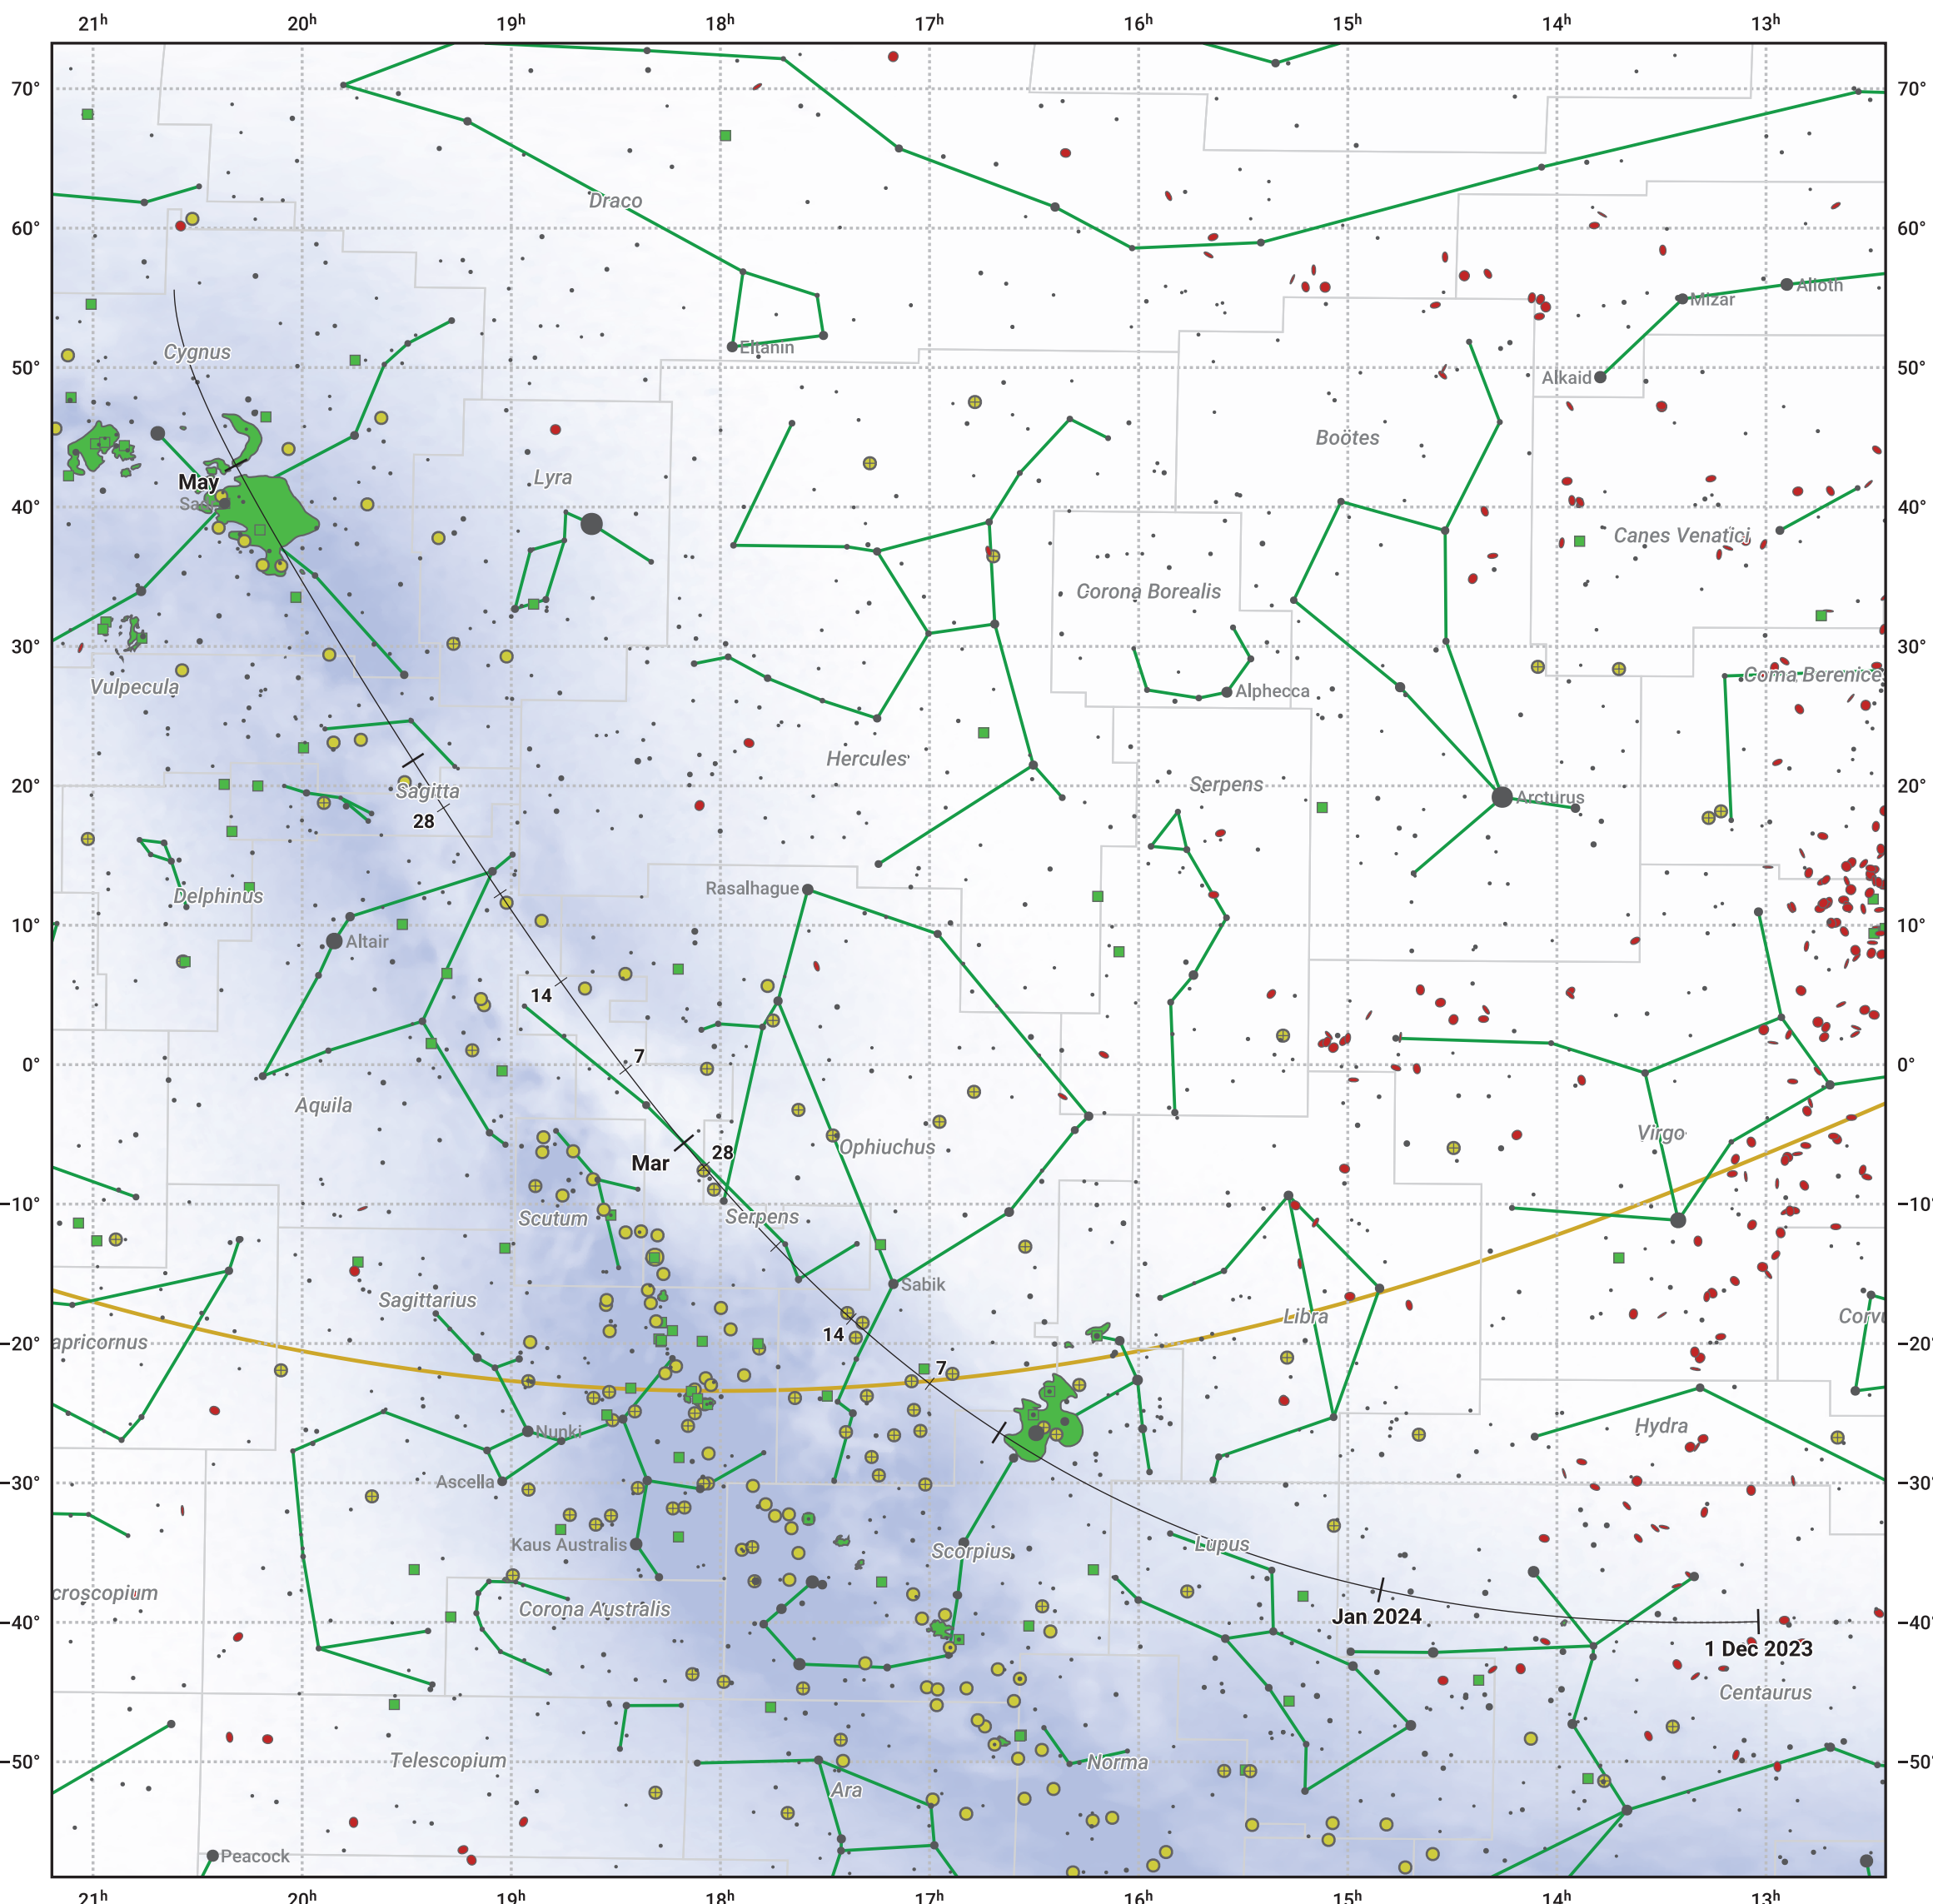

The path of C/2021 S3 (PANSTARRS) starting on 1 Dec 2023

© Dominic Ford 2011–2024. Date markers placed at midnight UTC. Downloaded from <https://in-the-sky.org>

Magnitude scale: 6.0 5.0 4.0 3.0 2.0 1.0 0.0

— Ecliptic Plane

Galaxy Bright nebula Open cluster Globular cluster

Date	Mag
2024 Jan 1	9.8
2024 Jan 7	9.6
2024 Mar 1	8.7
2024 May 1	9.9