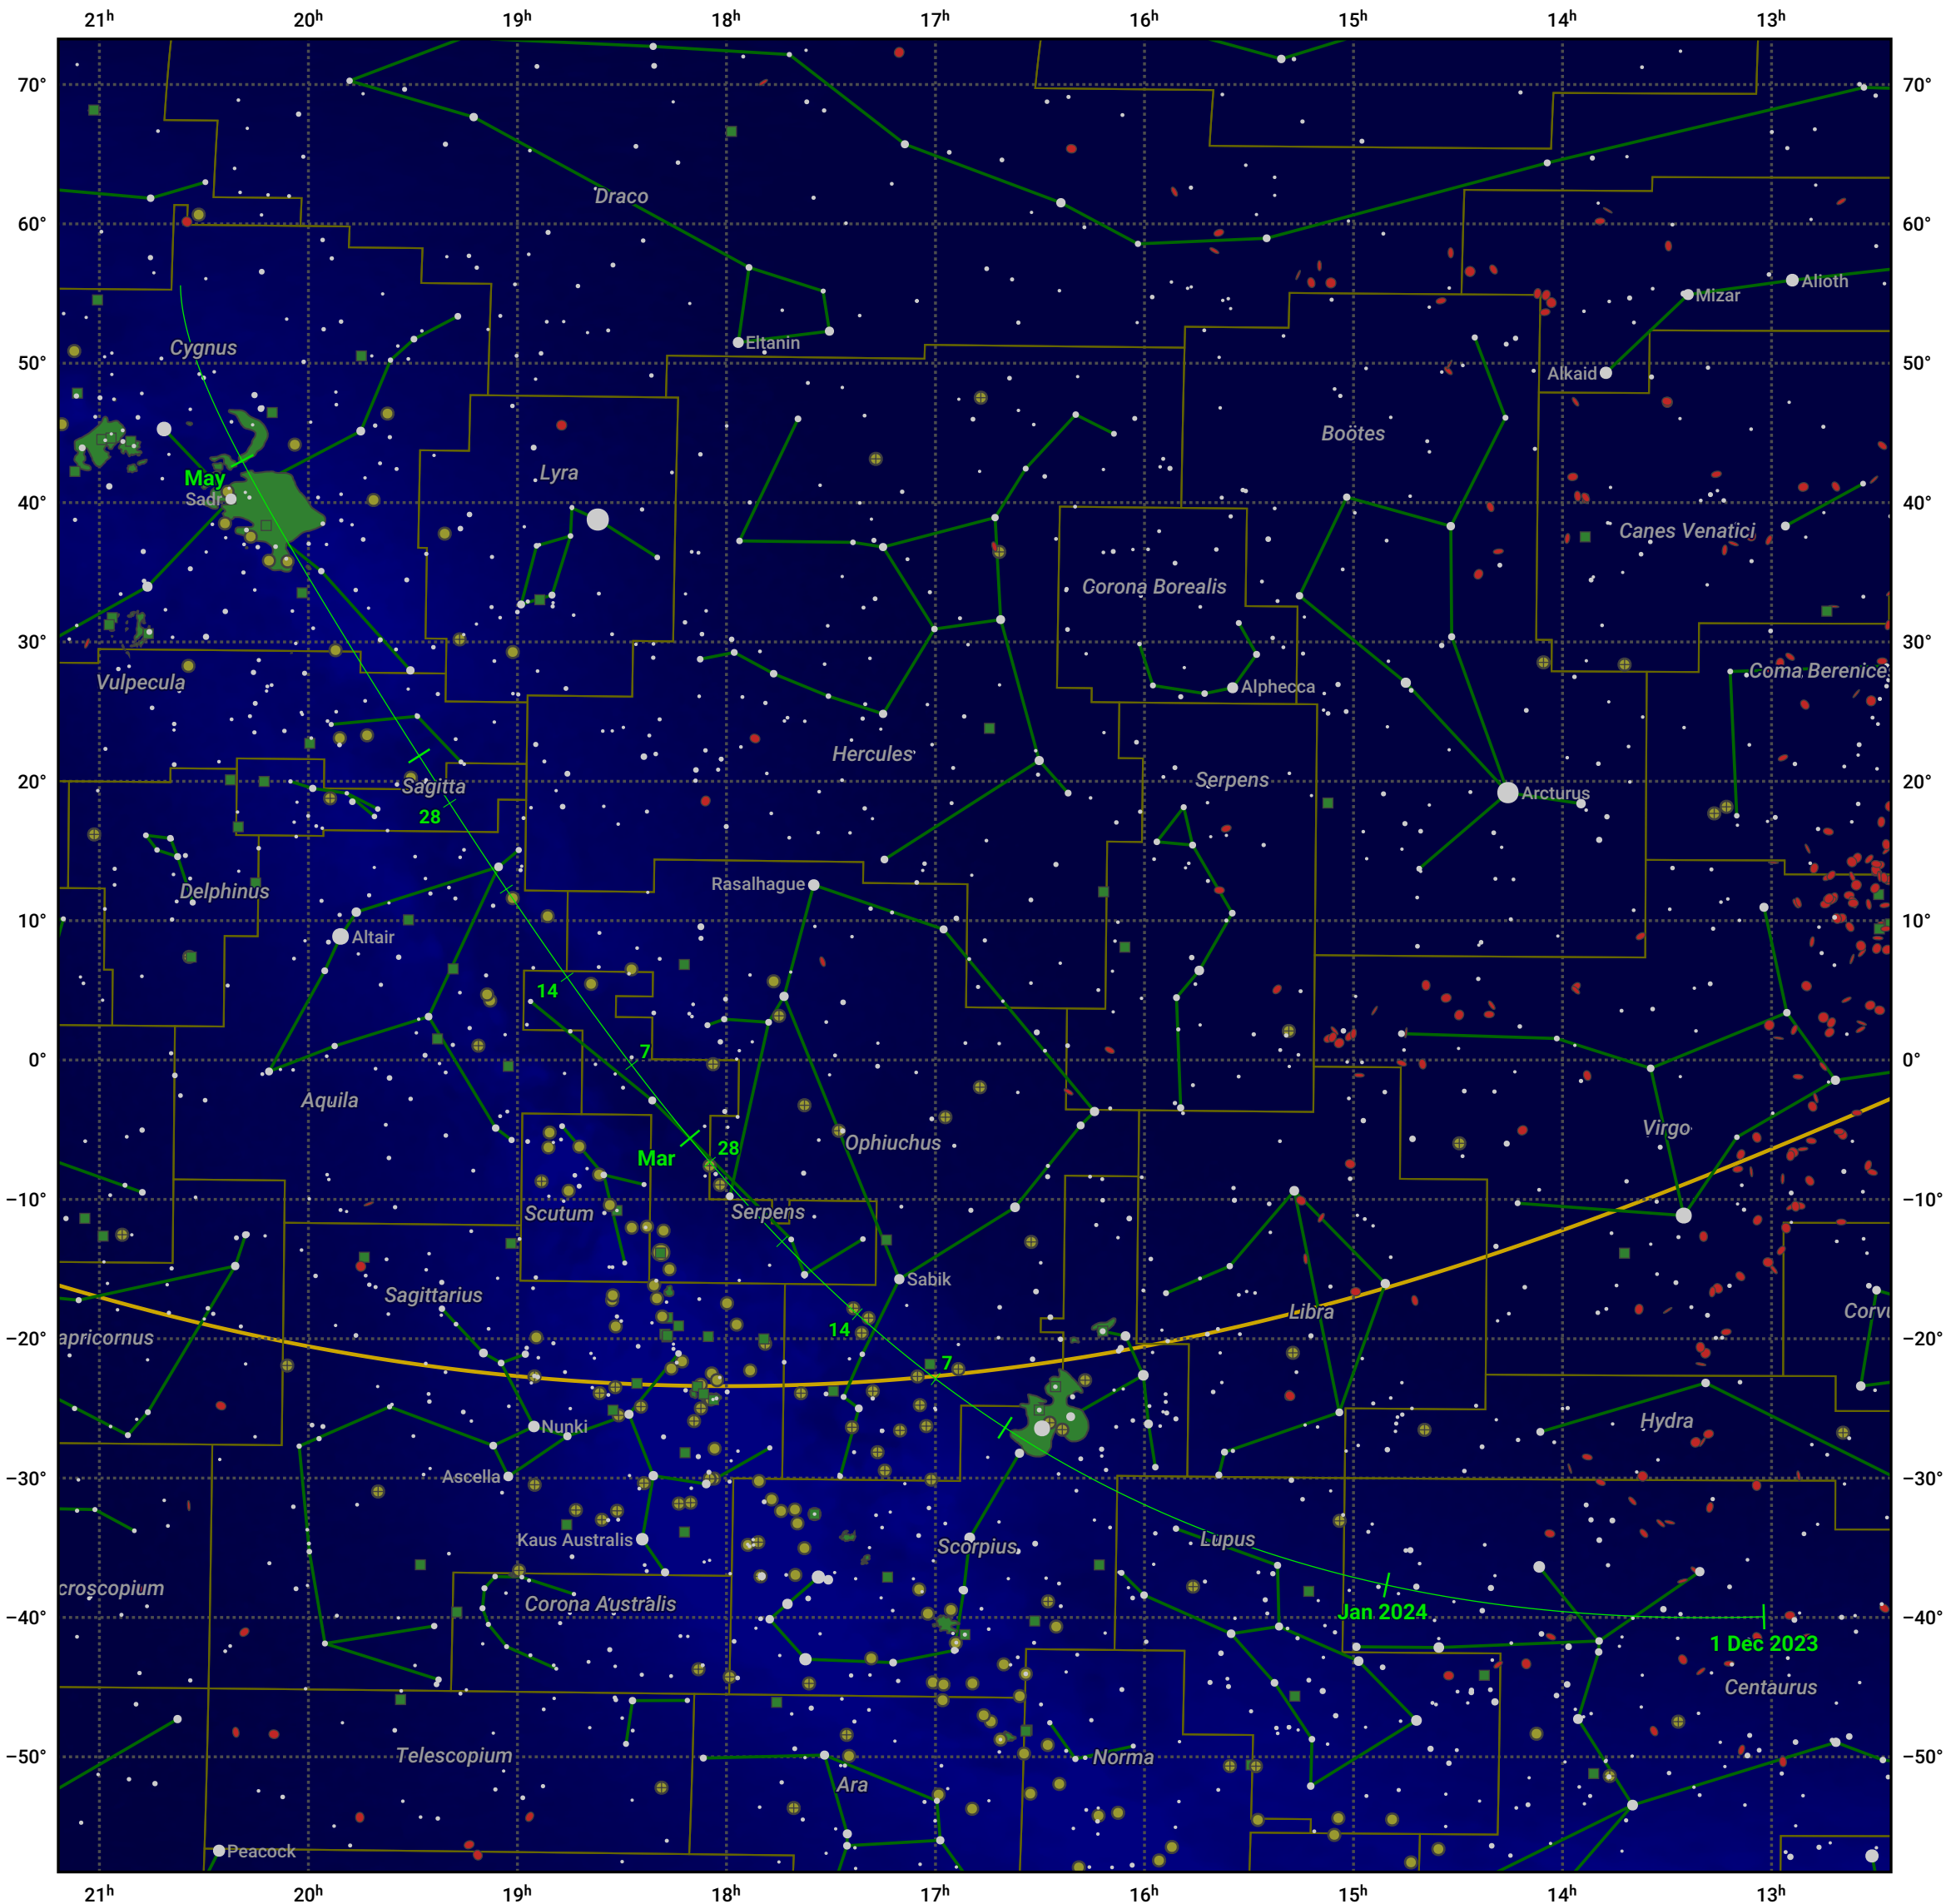

# The path of C/2021 S3 (PANSTARRS) starting on 1 Dec 2023

© Dominic Ford 2011–2024. Date markers placed at midnight UTC. Downloaded from <https://in-the-sky.org>

Magnitude scale: • 6.0 • 5.0 • 4.0 • 3.0 • 2.0 • 1.0 • 0.0

— Ecliptic Plane

● Galaxy ■ Bright nebula ● Open cluster ● Globular cluster

Date	Mag
2024 Jan 1	9.8
2024 Jan 7	9.6
2024 Mar 1	8.7
2024 May 1	9.9