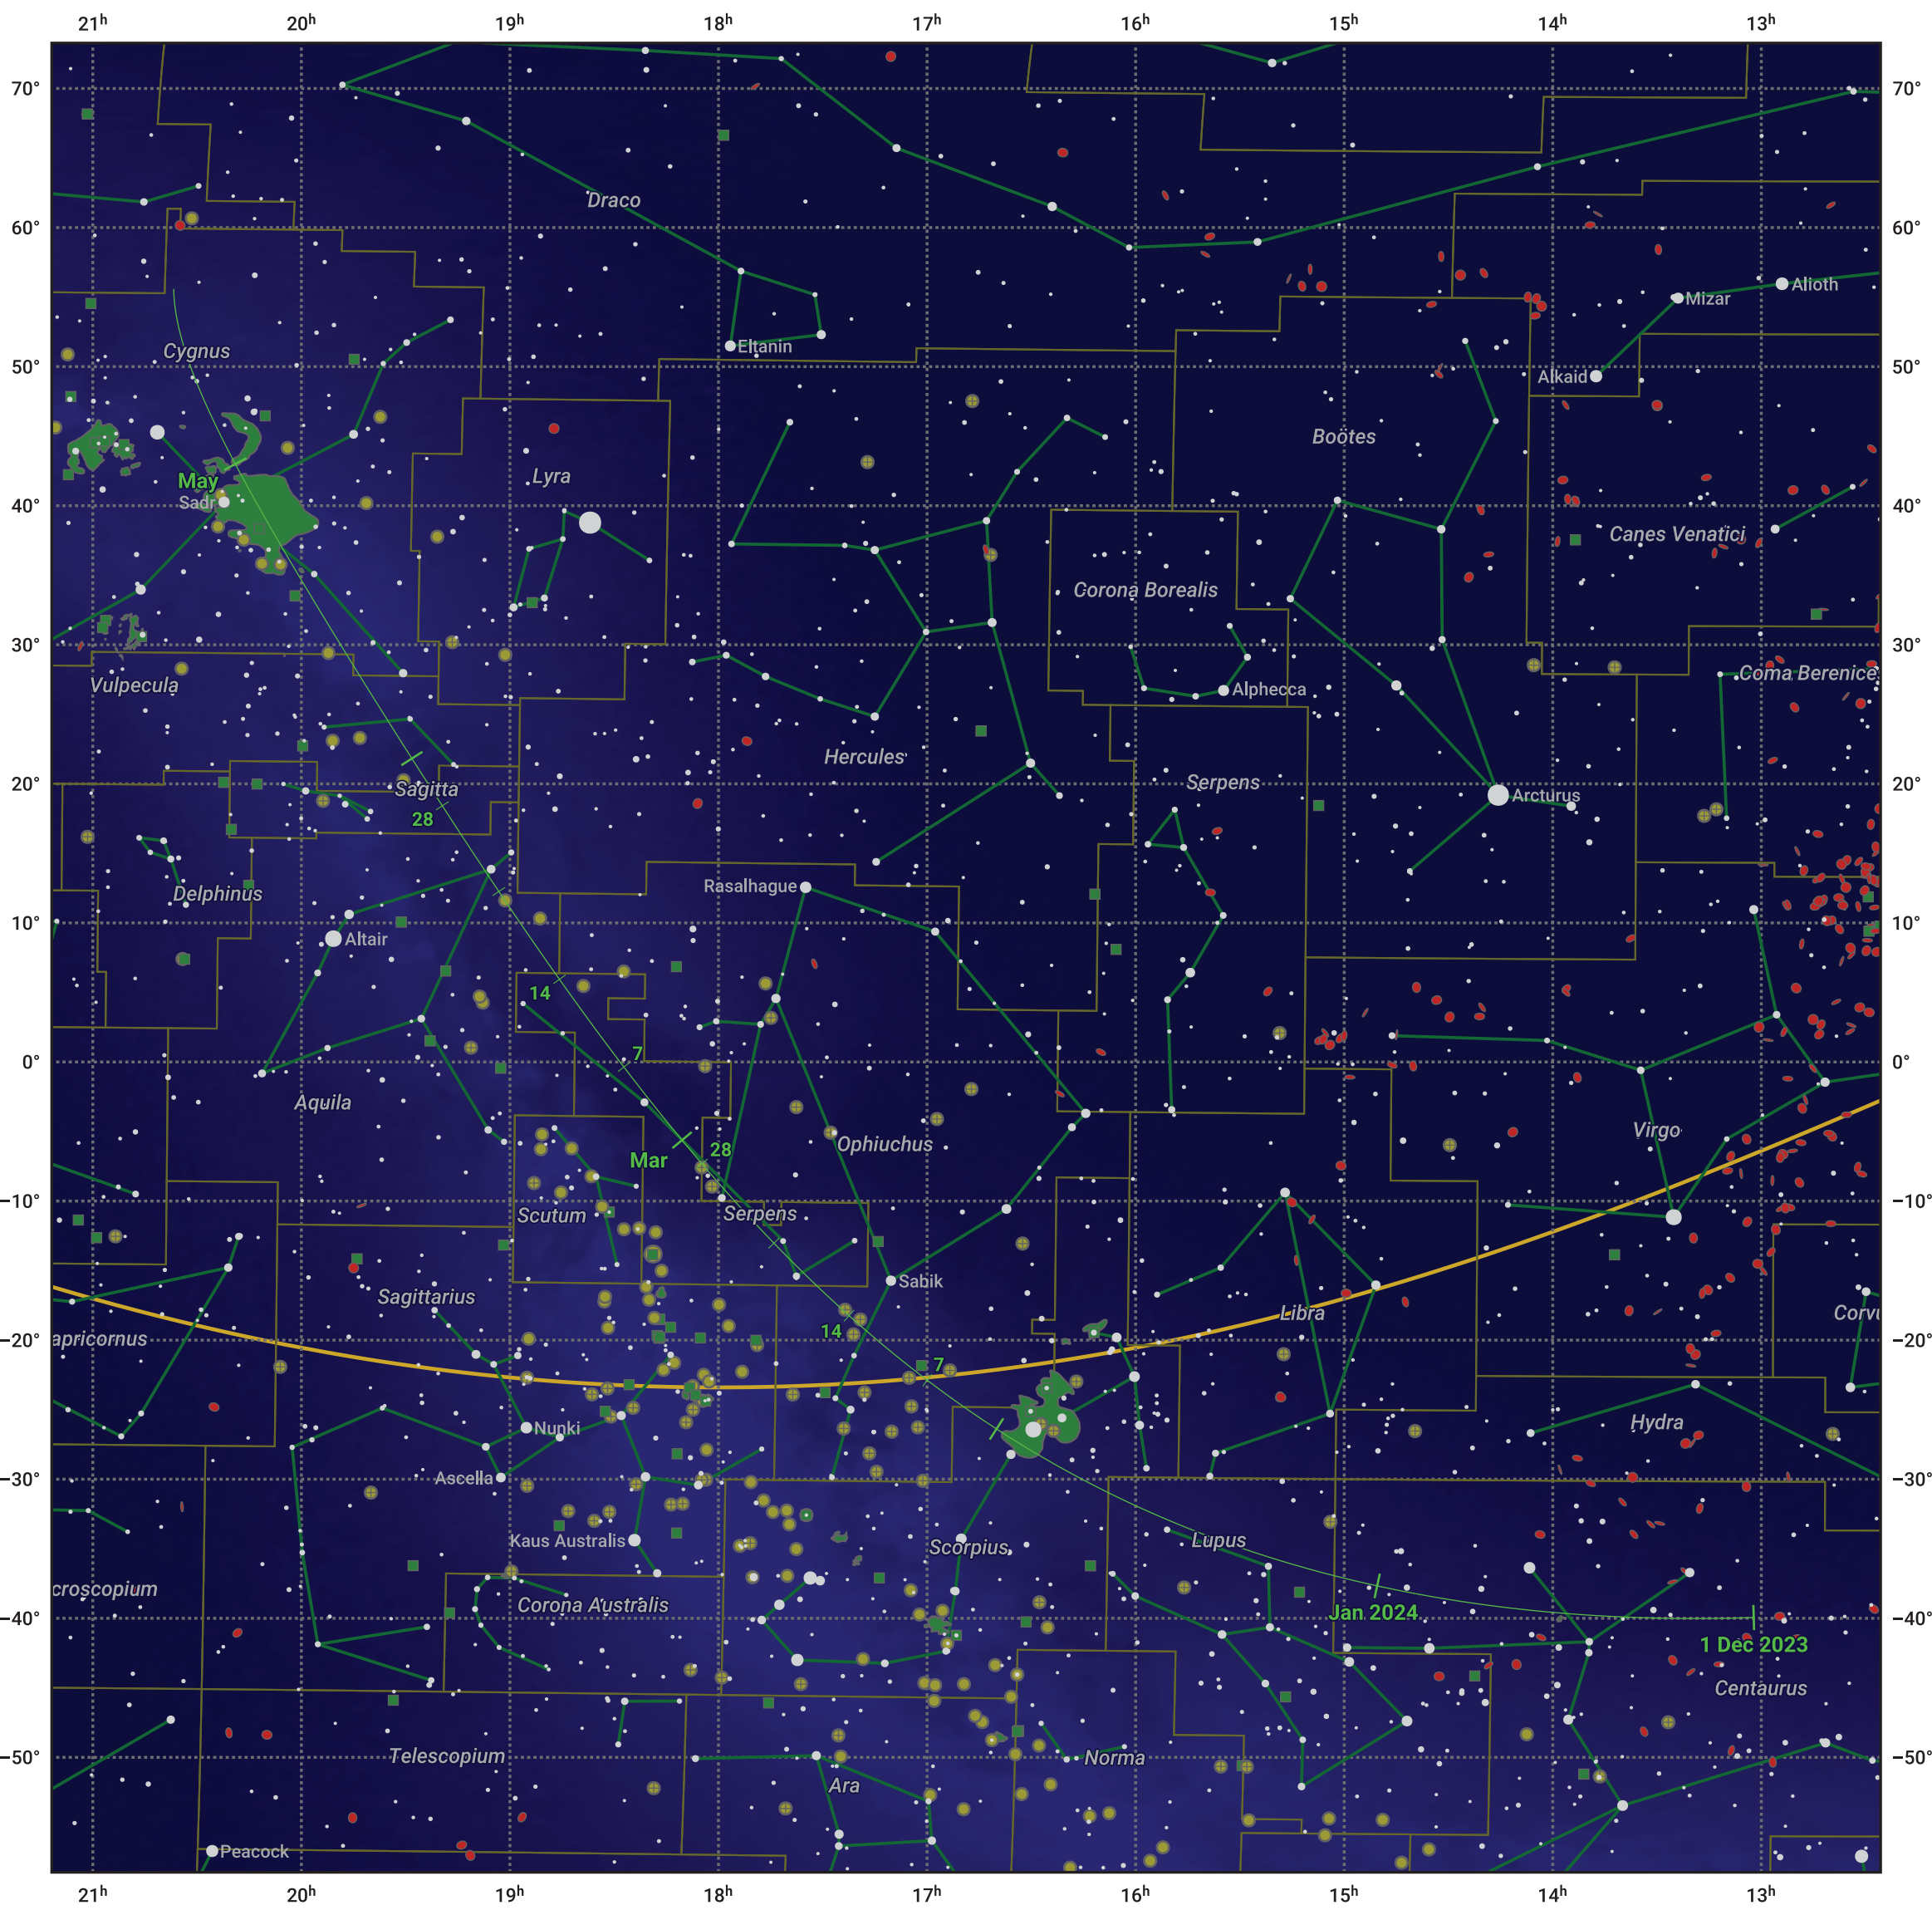

The path of C/2021 S3 (PANSTARRS) starting on 1 Dec 2023

© Dominic Ford 2011–2024. Date markers placed at midnight UTC. Downloaded from <https://in-the-sky.org>

Magnitude scale: ● 6.0 ● 5.0 ● 4.0 ● 3.0 ● 2.0 ● 1.0 ● 0.0

— Ecliptic Plane

- Galaxy
- Bright nebula
- Open cluster
- ⊕ Globular cluster

Date	Mag
2024 Jan 1	9.8
2024 Jan 7	9.6
2024 Mar 1	8.7
2024 May 1	9.9