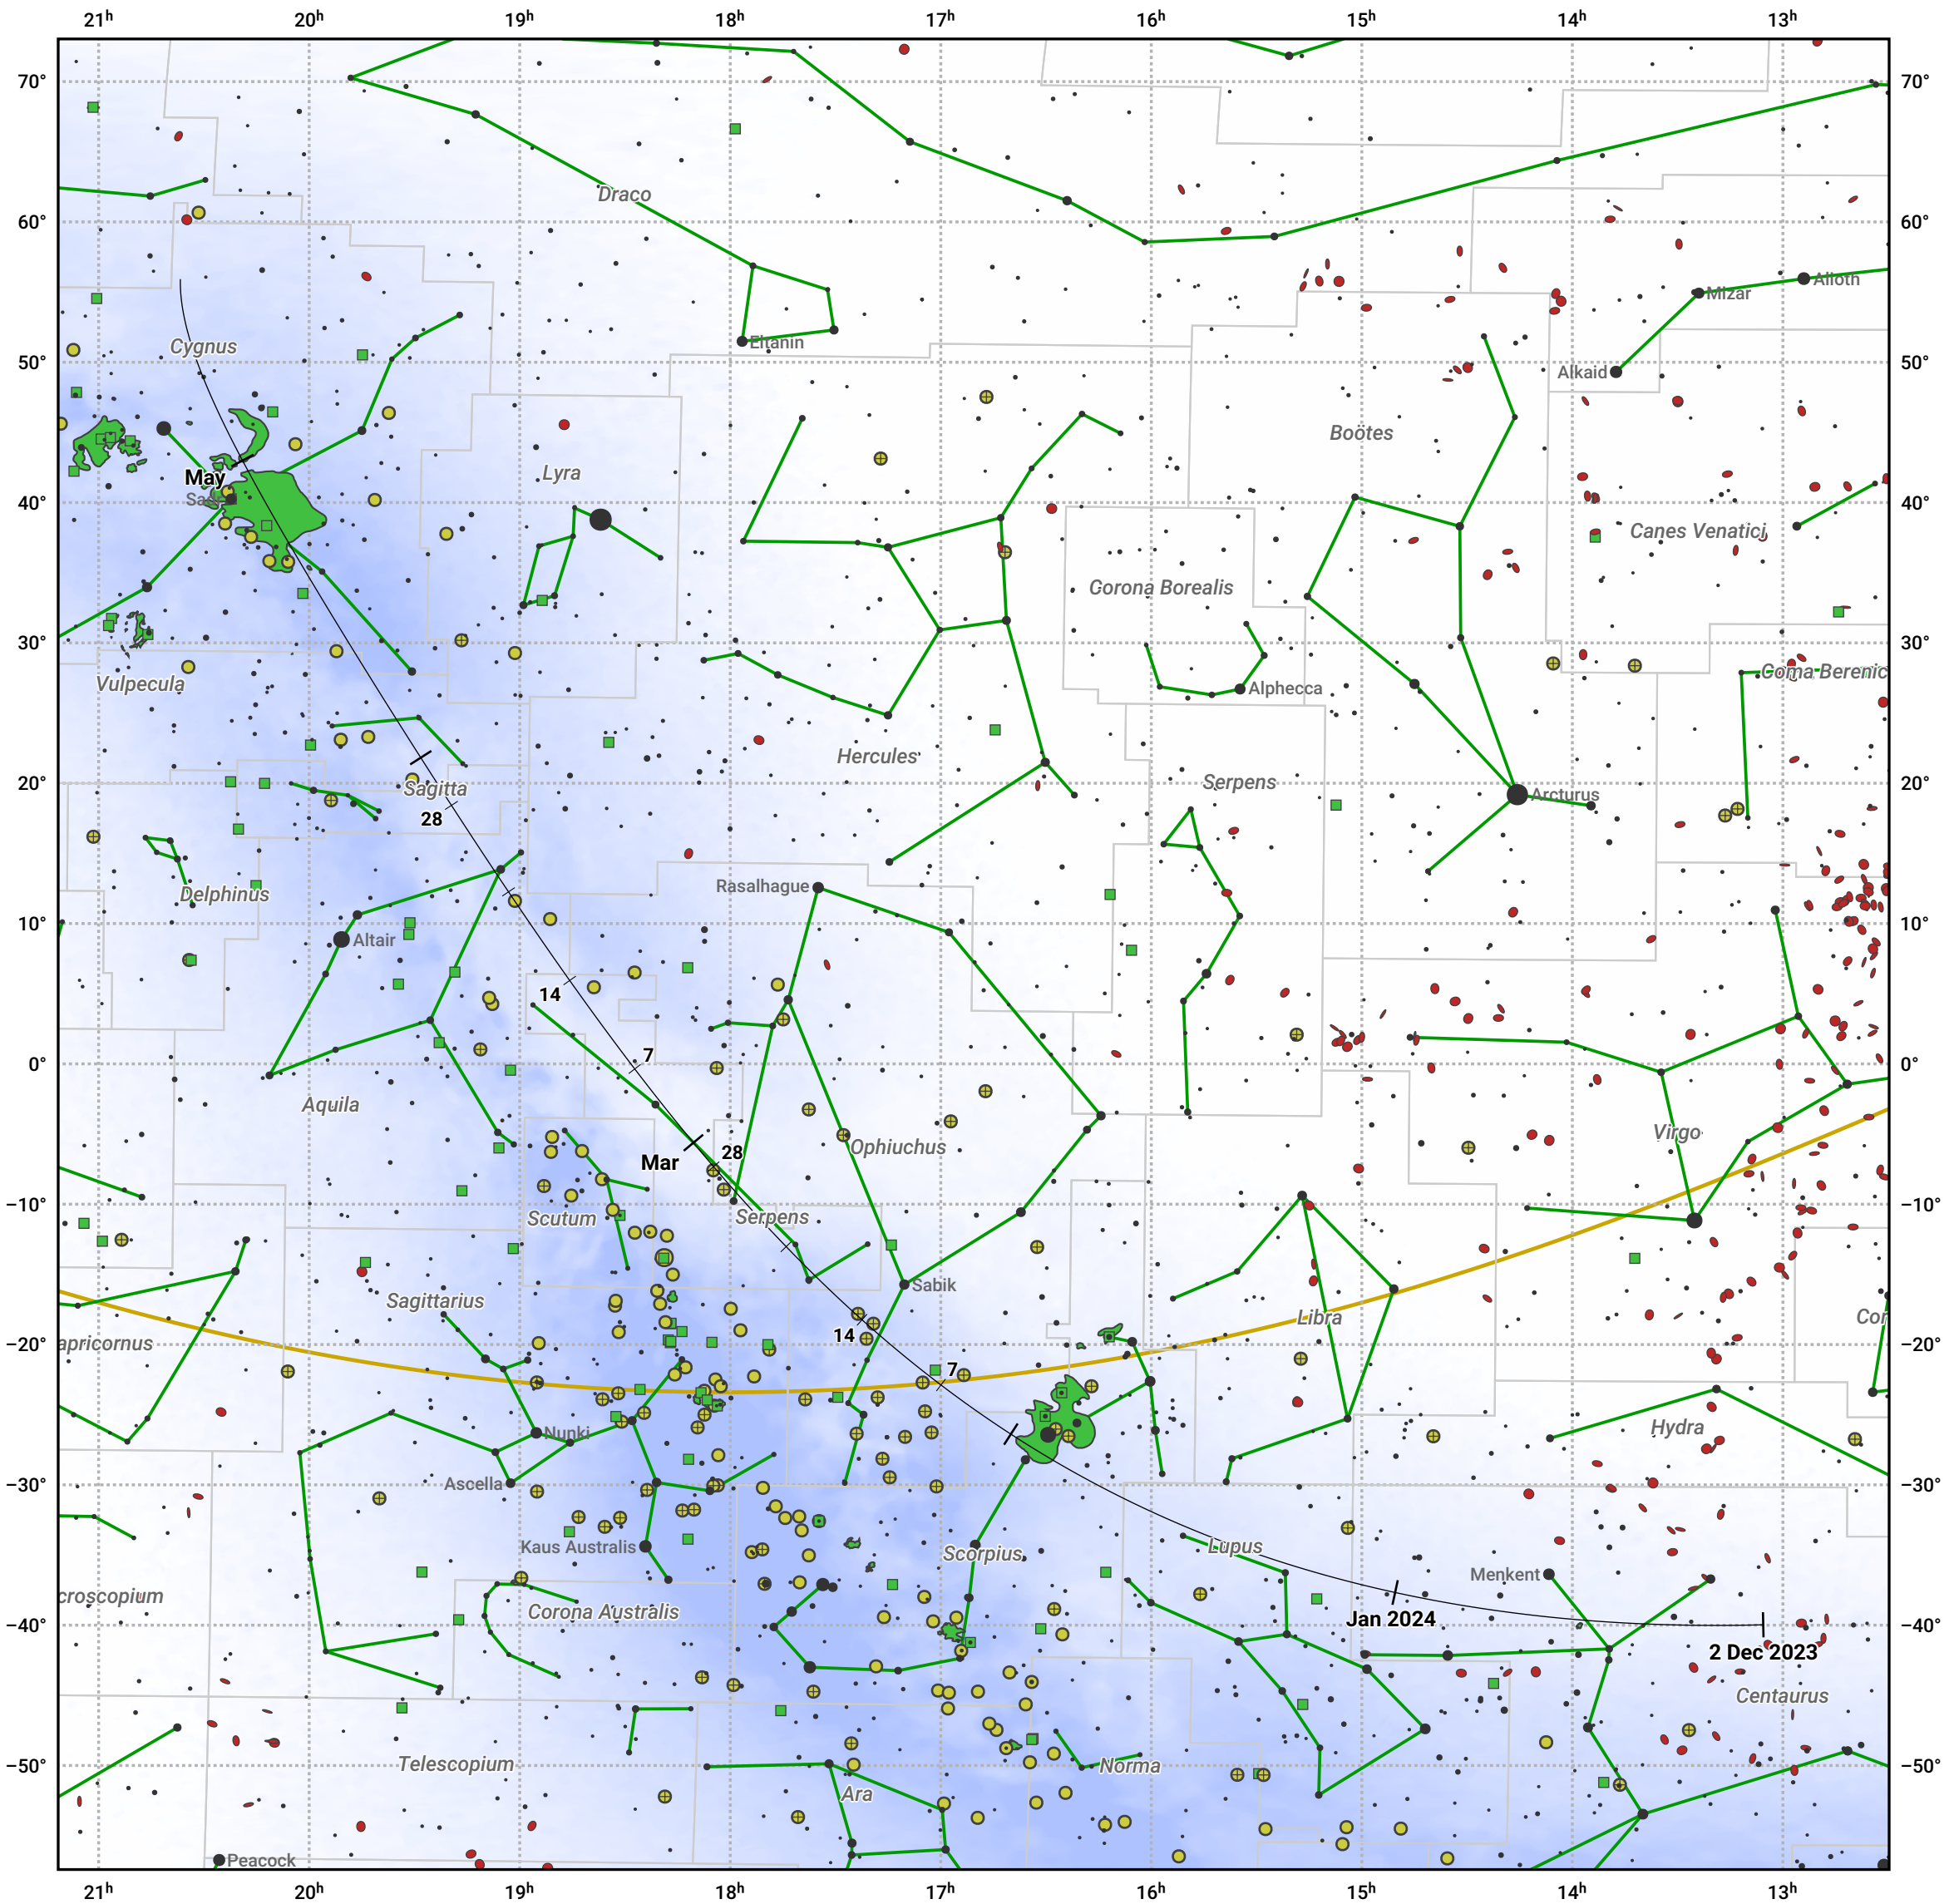

# The path of C/2021 S3 (PANSTARRS) starting on 2 Dec 2023

© Dominic Ford 2011–2024. Date markers placed at midnight UTC. Downloaded from <https://in-the-sky.org>

Magnitude scale: • 6.0 • 5.0 • 4.0 • 3.0 • 2.0 • 1.0 • 0.0

— Ecliptic Plane

● Galaxy ■ Bright nebula ● Open cluster ⊕ Globular cluster

Date	Mag
2024 Jan 1	10.3
2024 Jan 11	10.1
2024 Mar 1	9.3
2024 May 1	10.3