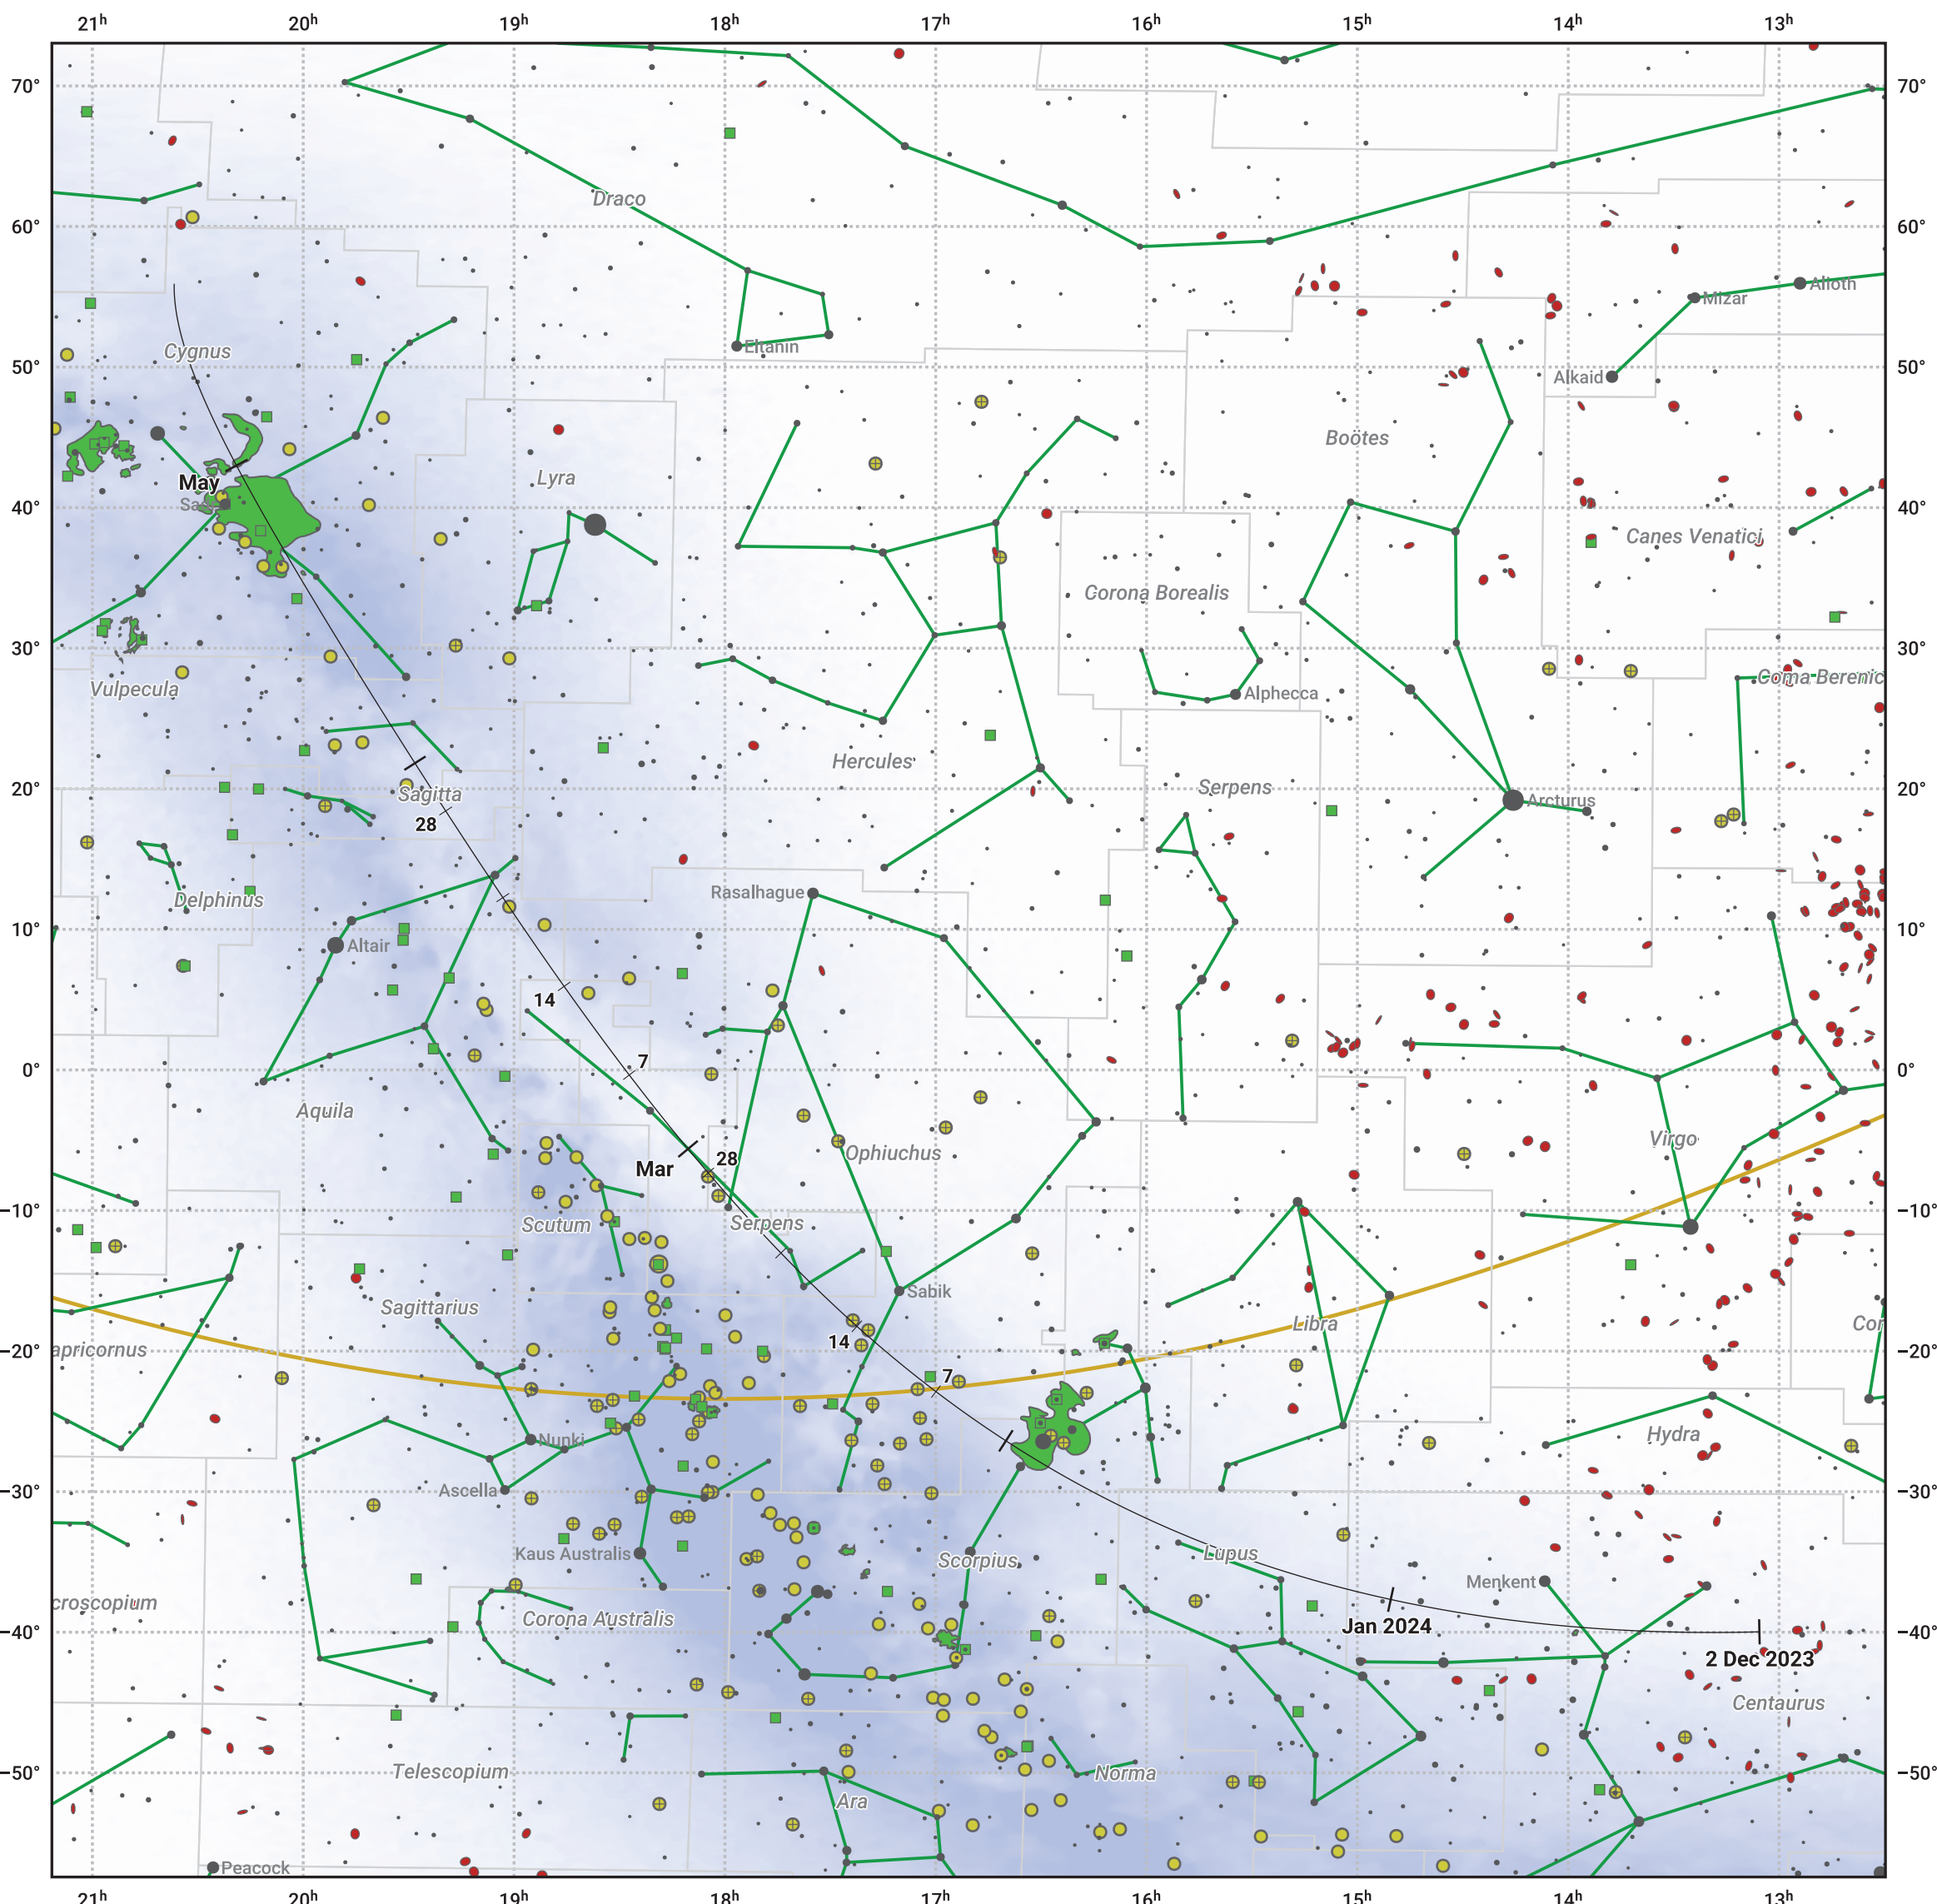

The path of C/2021 S3 (PANSTARRS) starting on 2 Dec 2023

© Dominic Ford 2011–2024. Date markers placed at midnight UTC. Downloaded from <https://in-the-sky.org>

Magnitude scale: 6.0 5.0 4.0 3.0 2.0 1.0 0.0

— Ecliptic Plane

Galaxy Bright nebula Open cluster Globular cluster

Date	Mag
2024 Jan 1	10.3
2024 Jan 11	10.1
2024 Mar 1	9.3
2024 May 1	10.3