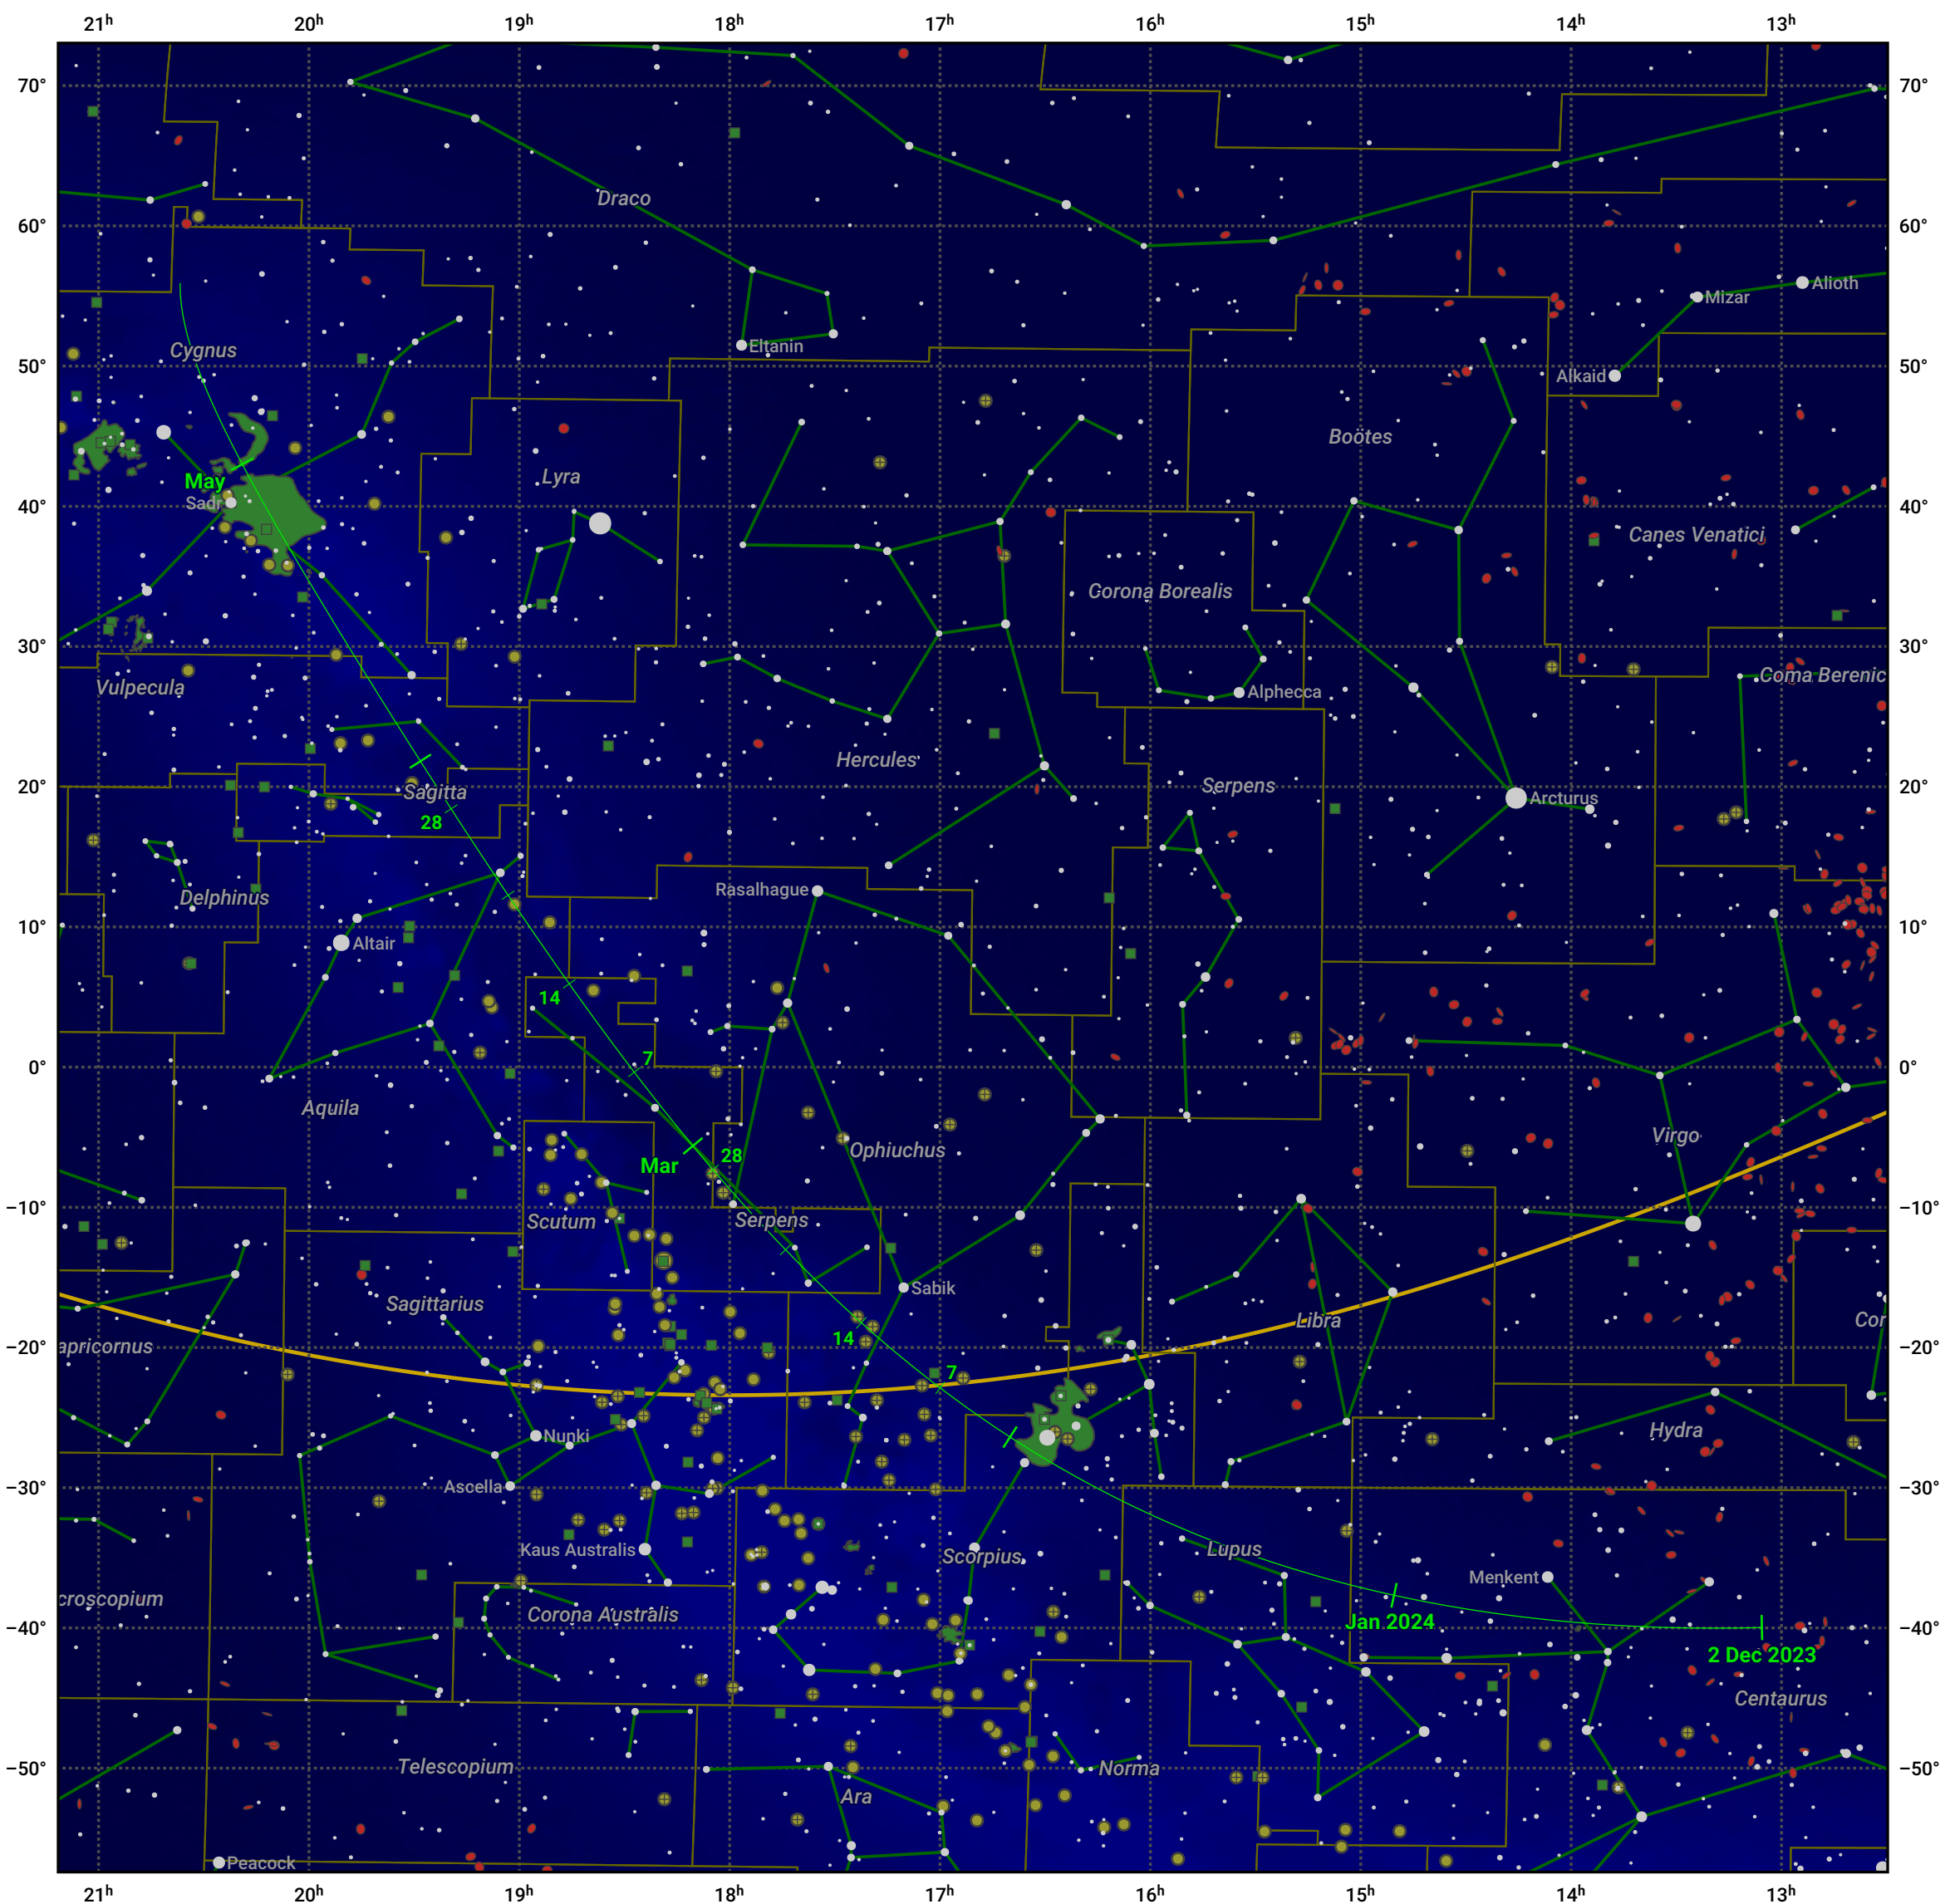

The path of C/2021 S3 (PANSTARRS) starting on 2 Dec 2023

© Dominic Ford 2011–2024. Date markers placed at midnight UTC. Downloaded from <https://in-the-sky.org>

Magnitude scale: ● 6.0 ● 5.0 ● 4.0 ● 3.0 ● 2.0 ● 1.0 ● 0.0

— Ecliptic Plane

● Galaxy ● Bright nebula ● Open cluster ● Globular cluster

Date	Mag
2024 Jan 1	10.3
2024 Jan 11	10.1
2024 Mar 1	9.3
2024 May 1	10.3