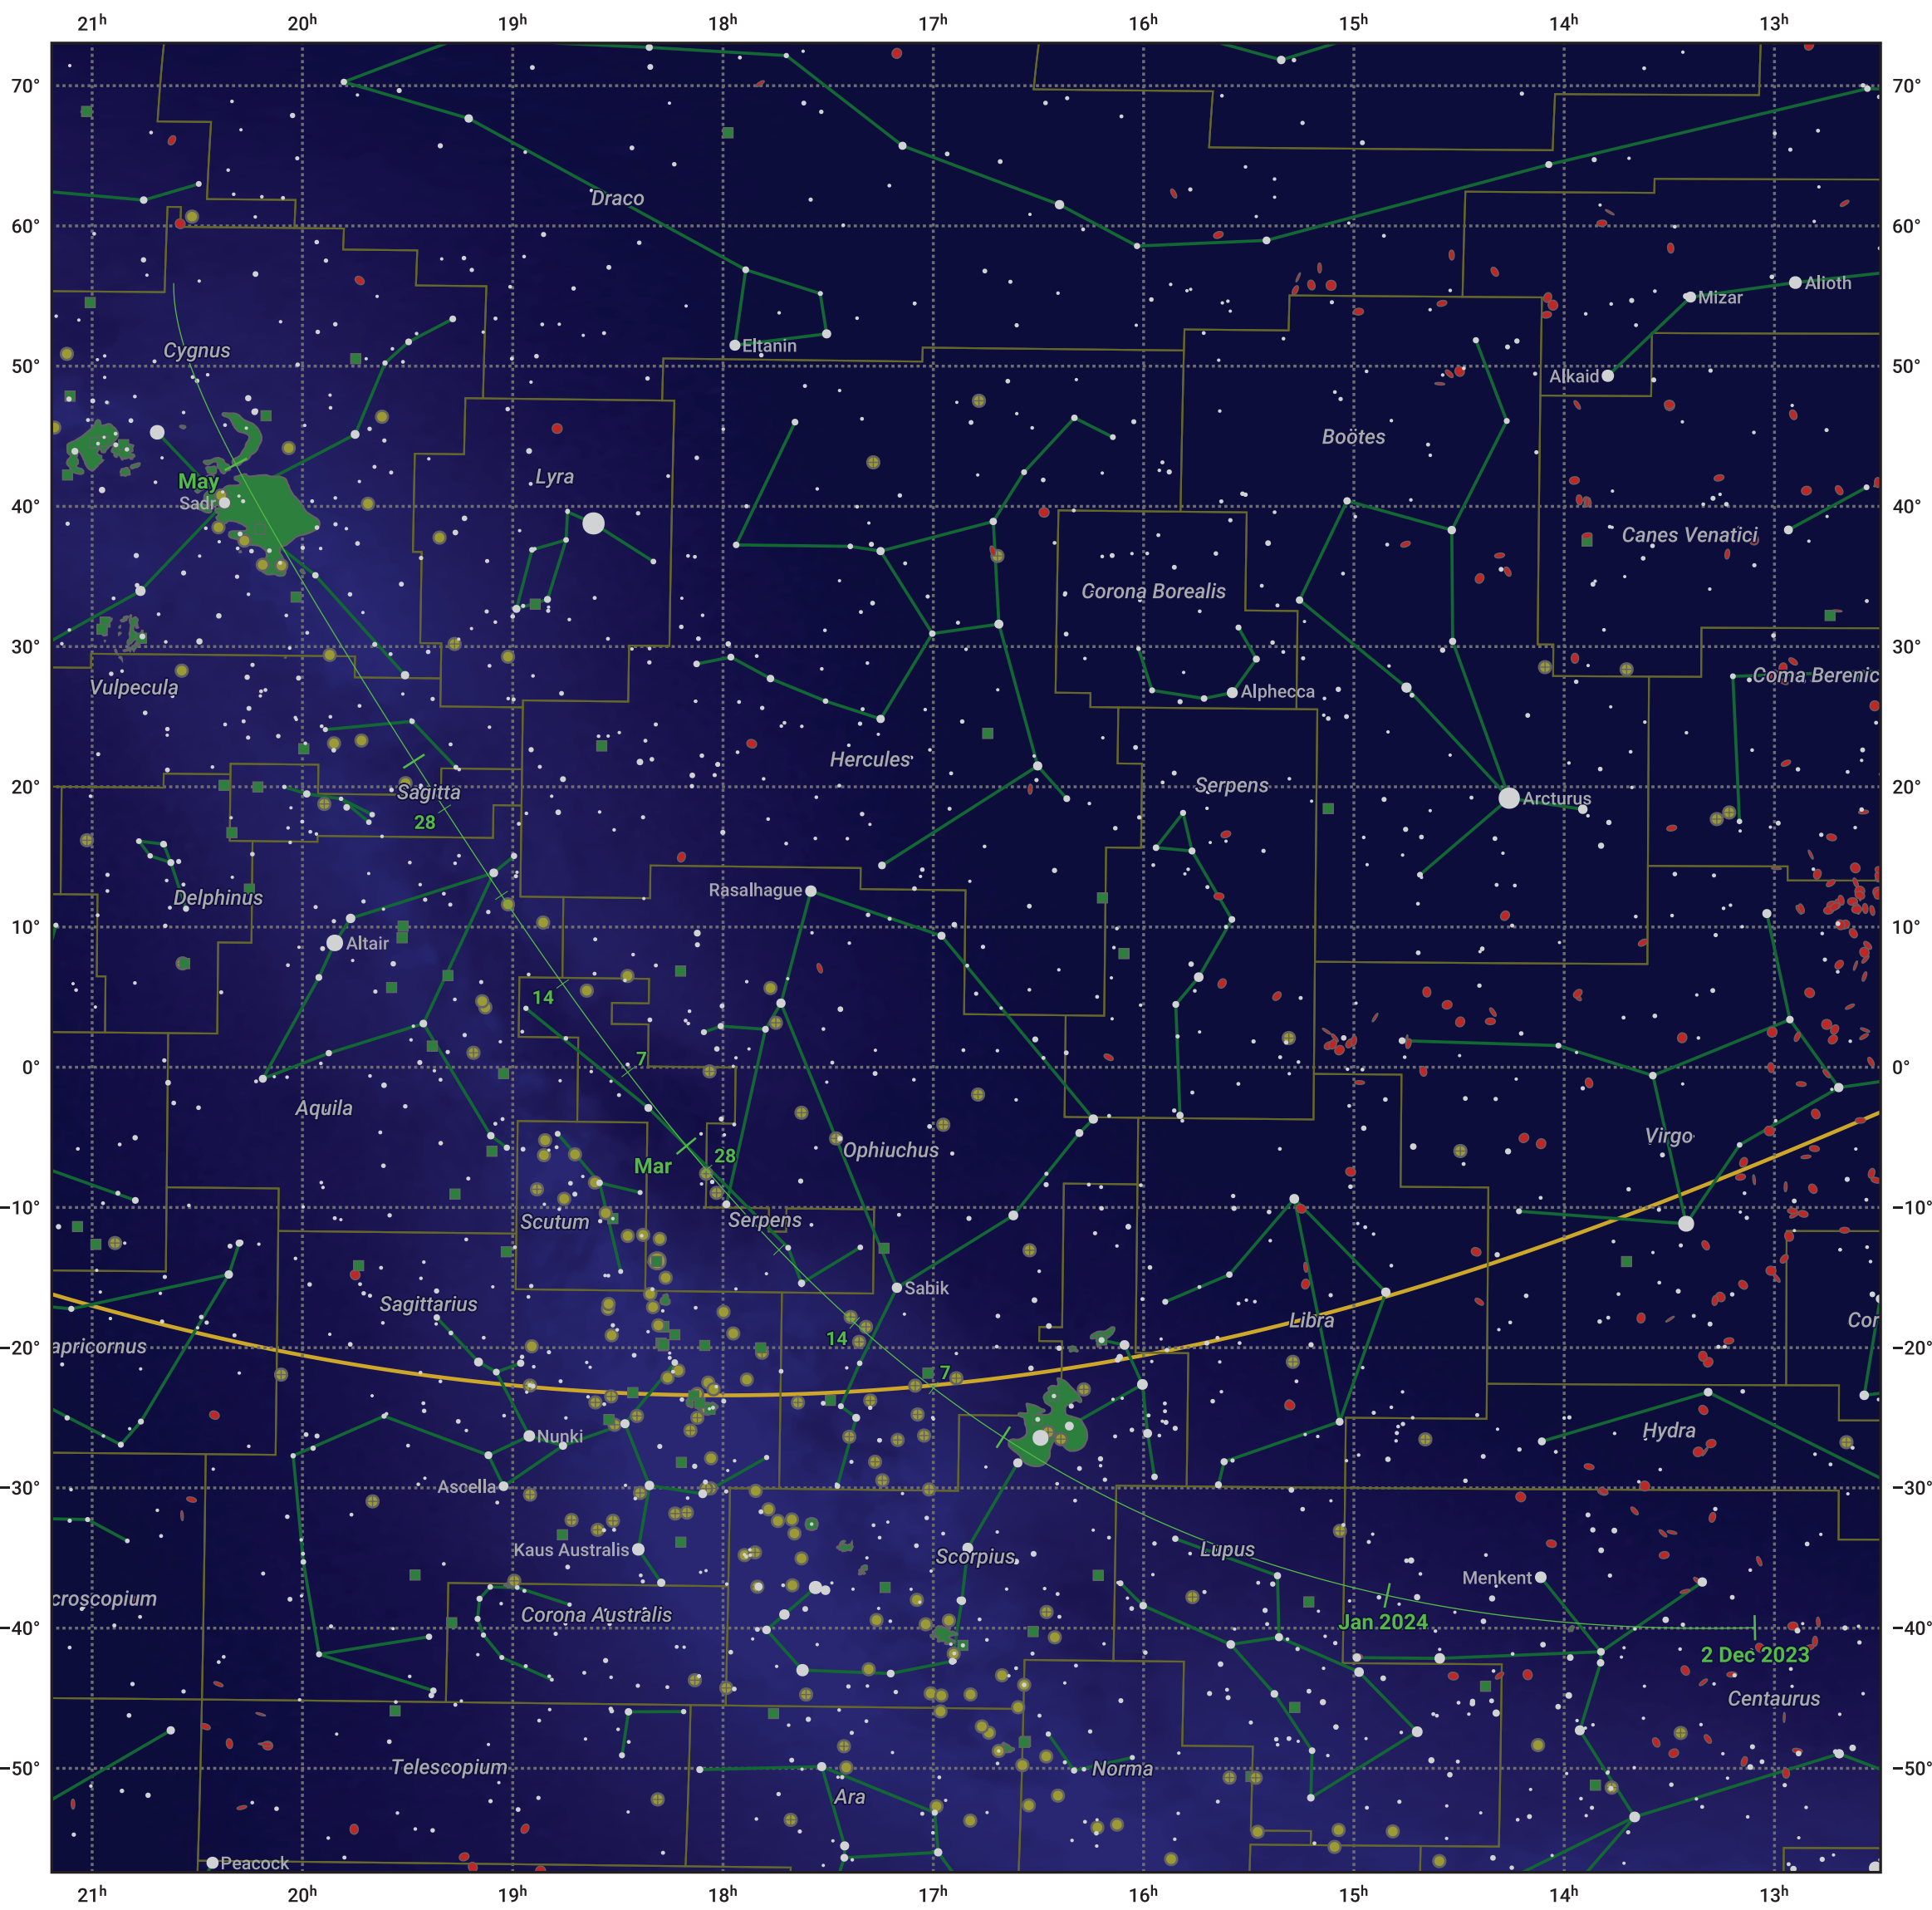

# The path of C/2021 S3 (PANSTARRS) starting on 2 Dec 2023

© Dominic Ford 2011–2024. Date markers placed at midnight UTC. Downloaded from <https://in-the-sky.org>

Magnitude scale: ● 6.0 ● 5.0 ● 4.0 ● 3.0 ● 2.0 ● 1.0 ● 0.0

— Ecliptic Plane

- Galaxy
- Bright nebula
- Open cluster
- ⊕ Globular cluster

Date	Mag
2024 Jan 1	10.3
2024 Jan 11	10.1
2024 Mar 1	9.3
2024 May 1	10.3