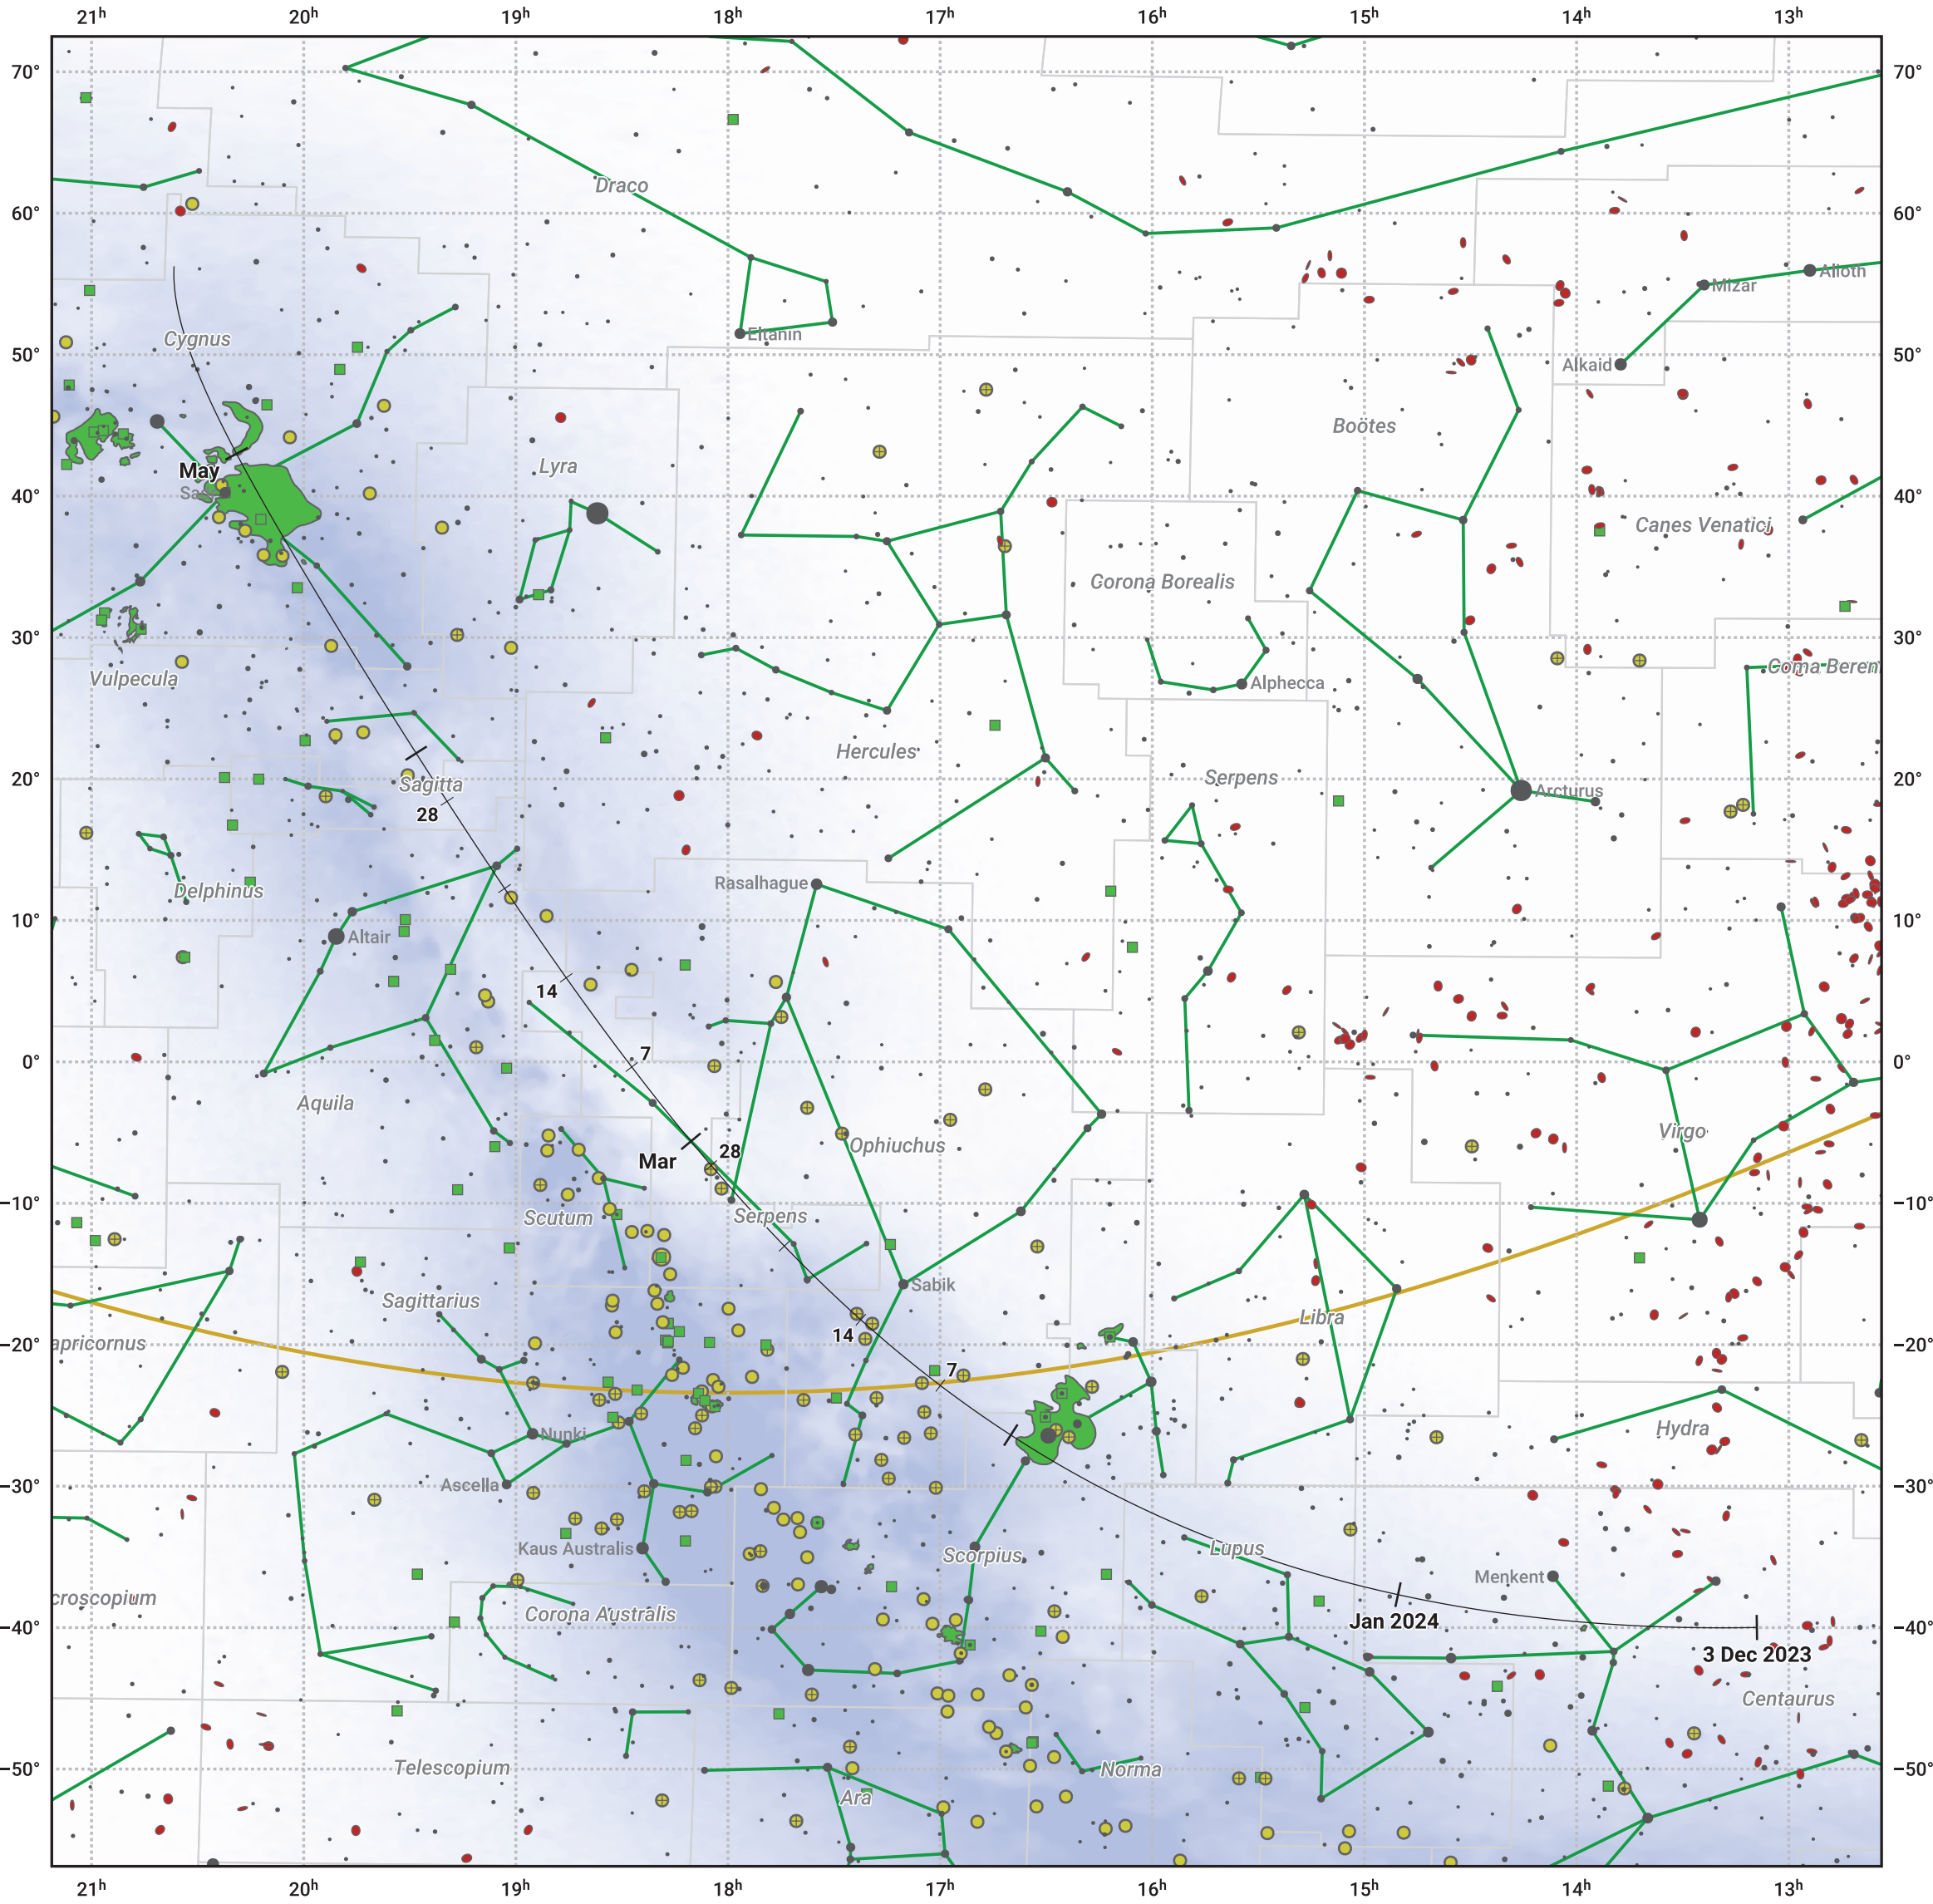

# The path of C/2021 S3 (PANSTARRS) starting on 3 Dec 2023

© Dominic Ford 2011–2024. Date markers placed at midnight UTC. Downloaded from <https://in-the-sky.org>

Magnitude scale: ● 6.0 ● 5.0 ● 4.0 ● 3.0 ● 2.0 ● 1.0 ● 0.0

— Ecliptic Plane

● Galaxy ■ Bright nebula ● Open cluster ● Globular cluster

Date	Mag
2024 Jan 1	10.5
2024 Jan 15	10.2
2024 Mar 1	9.5
2024 May 1	10.4