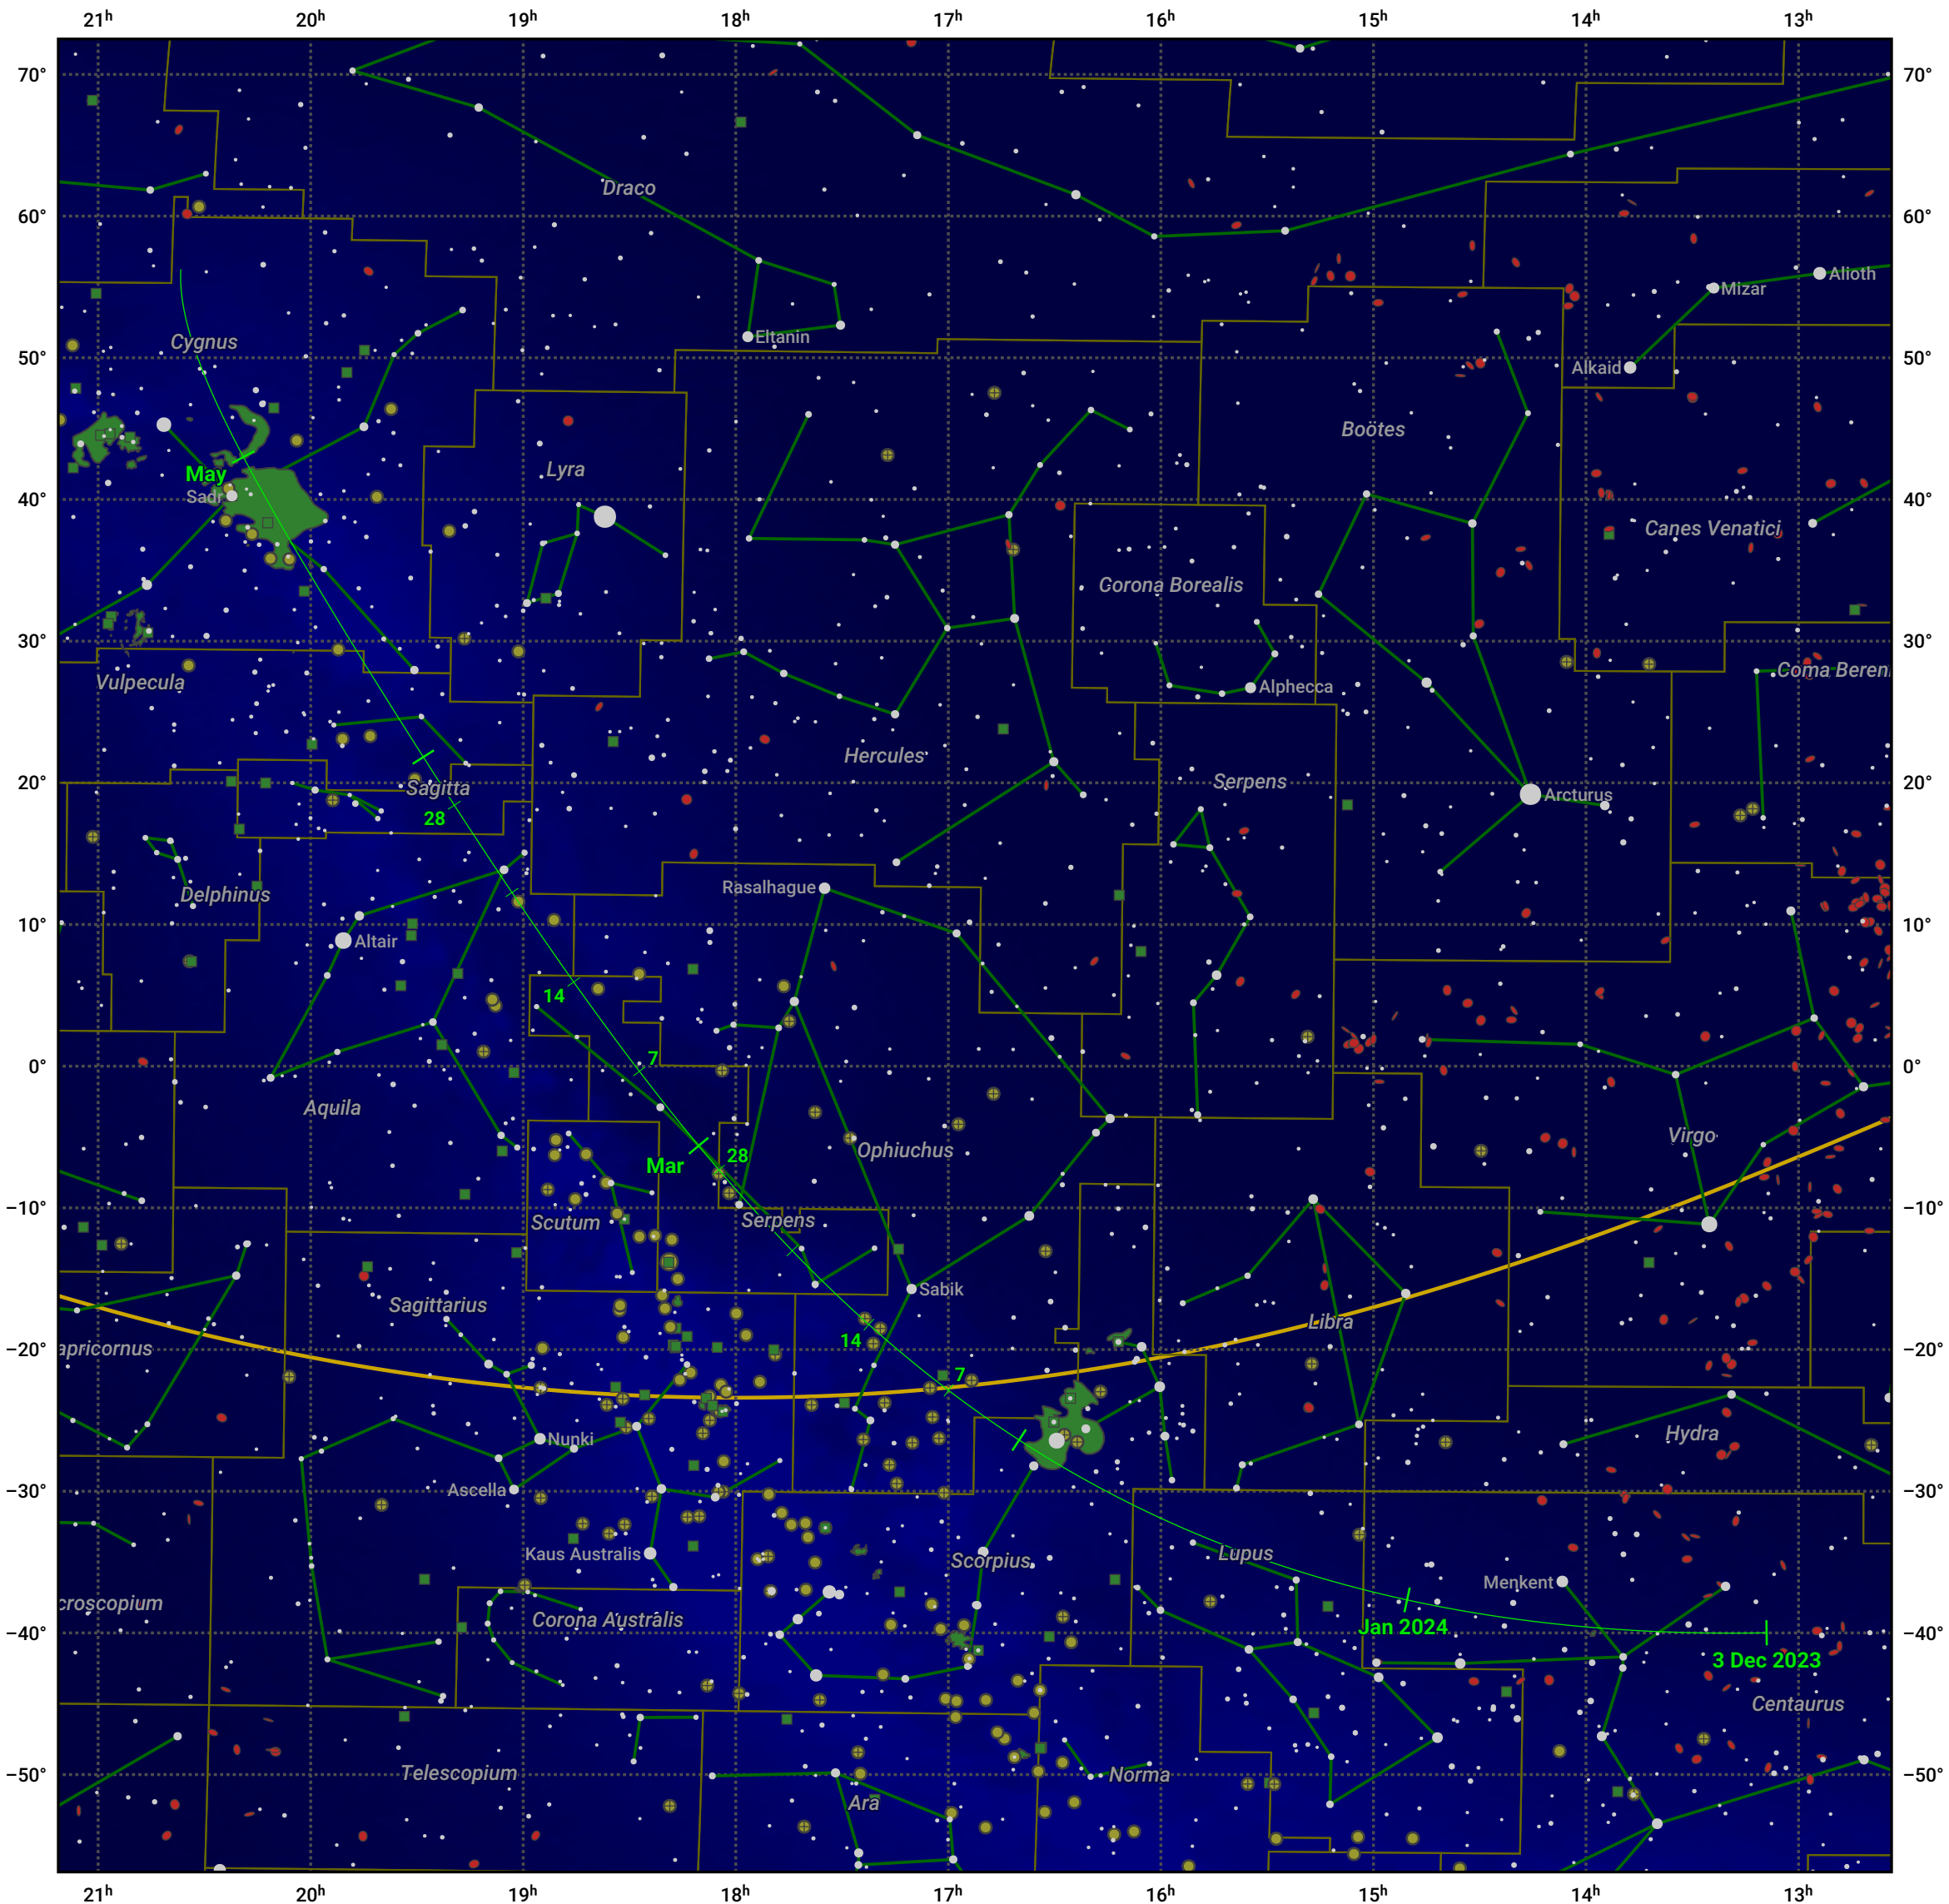

The path of C/2021 S3 (PANSTARRS) starting on 3 Dec 2023

© Dominic Ford 2011–2024. Date markers placed at midnight UTC. Downloaded from <https://in-the-sky.org>

Magnitude scale: ● 6.0 ● 5.0 ● 4.0 ● 3.0 ● 2.0 ● 1.0 ● 0.0

— Ecliptic Plane

● Galaxy ● Bright nebula ● Open cluster ● Globular cluster

Date	Mag
2024 Jan 1	10.5
2024 Jan 15	10.2
2024 Mar 1	9.5
2024 May 1	10.4