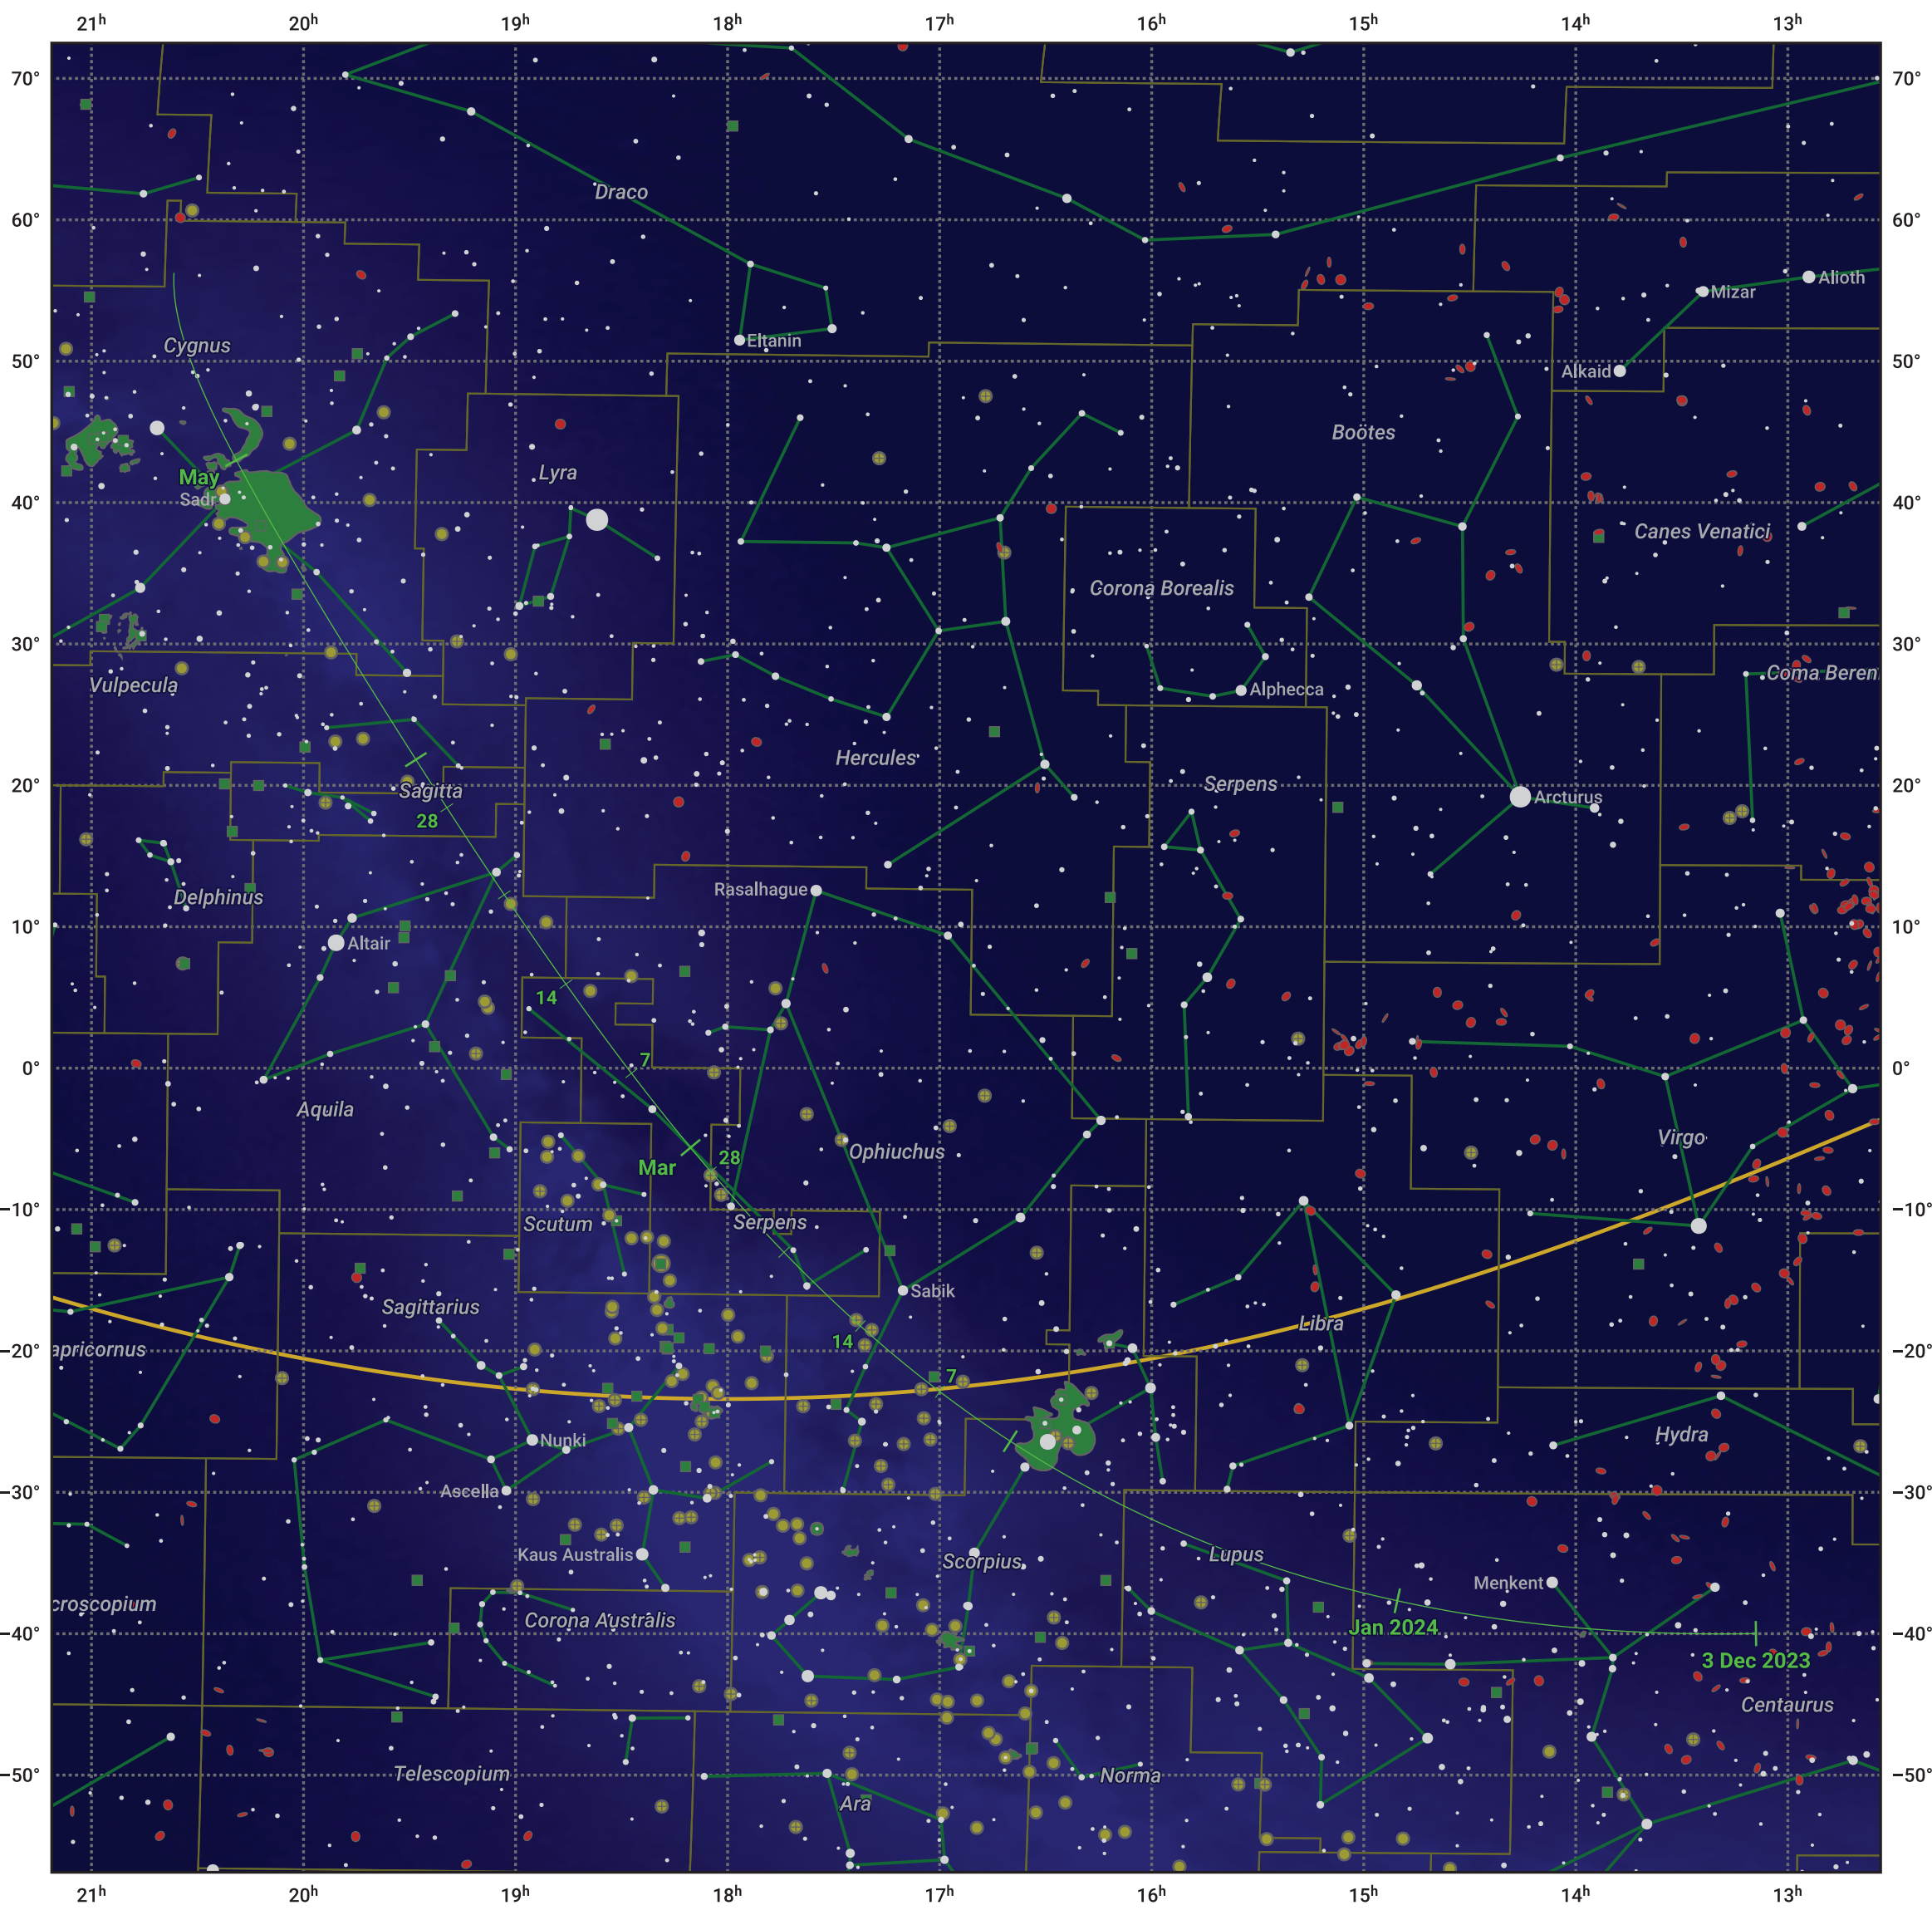

The path of C/2021 S3 (PANSTARRS) starting on 3 Dec 2023

© Dominic Ford 2011–2024. Date markers placed at midnight UTC. Downloaded from <https://in-the-sky.org>

Magnitude scale: ● 6.0 ● 5.0 ● 4.0 ● 3.0 ● 2.0 ● 1.0 ● 0.0

— Ecliptic Plane

● Galaxy ■ Bright nebula ● Open cluster ● Globular cluster

Date	Mag
2024 Jan 1	10.5
2024 Jan 15	10.2
2024 Mar 1	9.5
2024 May 1	10.4