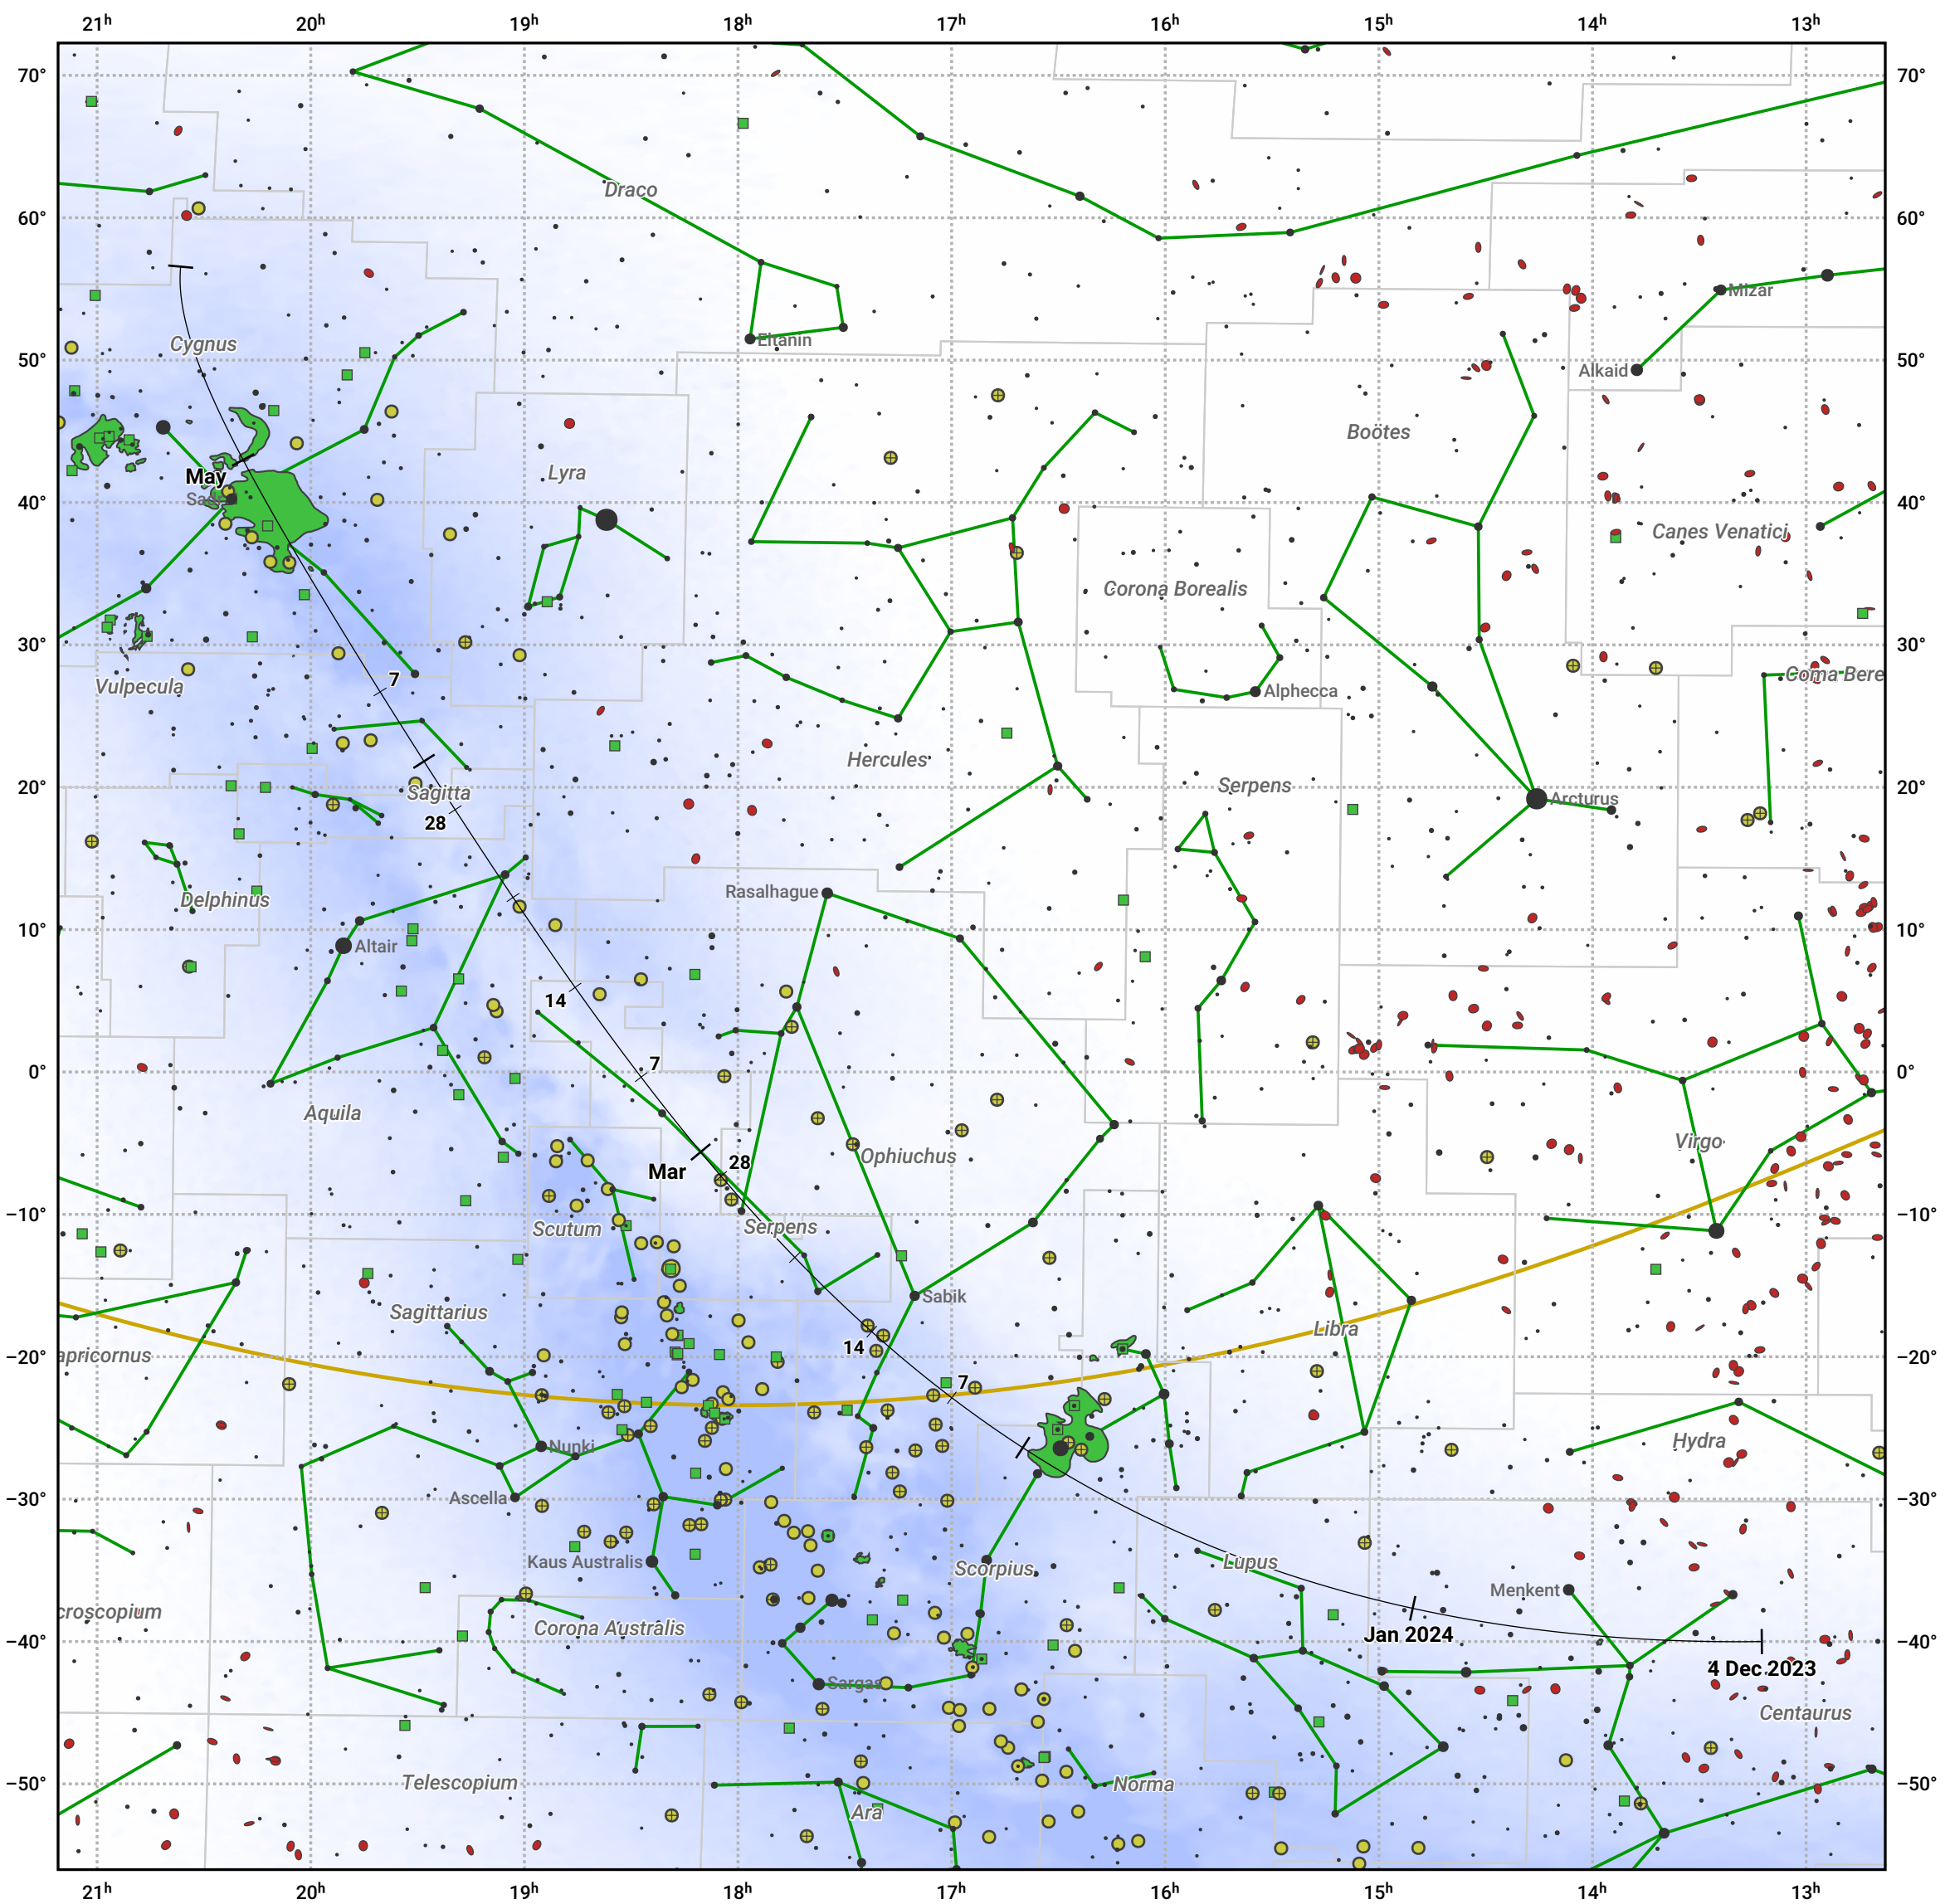

The path of C/2021 S3 (PANSTARRS) starting on 4 Dec 2023

© Dominic Ford 2011–2024. Date markers placed at midnight UTC. Downloaded from <https://in-the-sky.org>

Magnitude scale: • 6.0 • 5.0 • 4.0 • 3.0 • 2.0 • 1.0 • 0.0

— Ecliptic Plane

● Galaxy ■ Bright nebula ● Open cluster ⊕ Globular cluster

Date	Mag
2024 Jan 1	10.7
2024 Jan 18	10.3
2024 Mar 1	9.7
2024 May 1	10.6