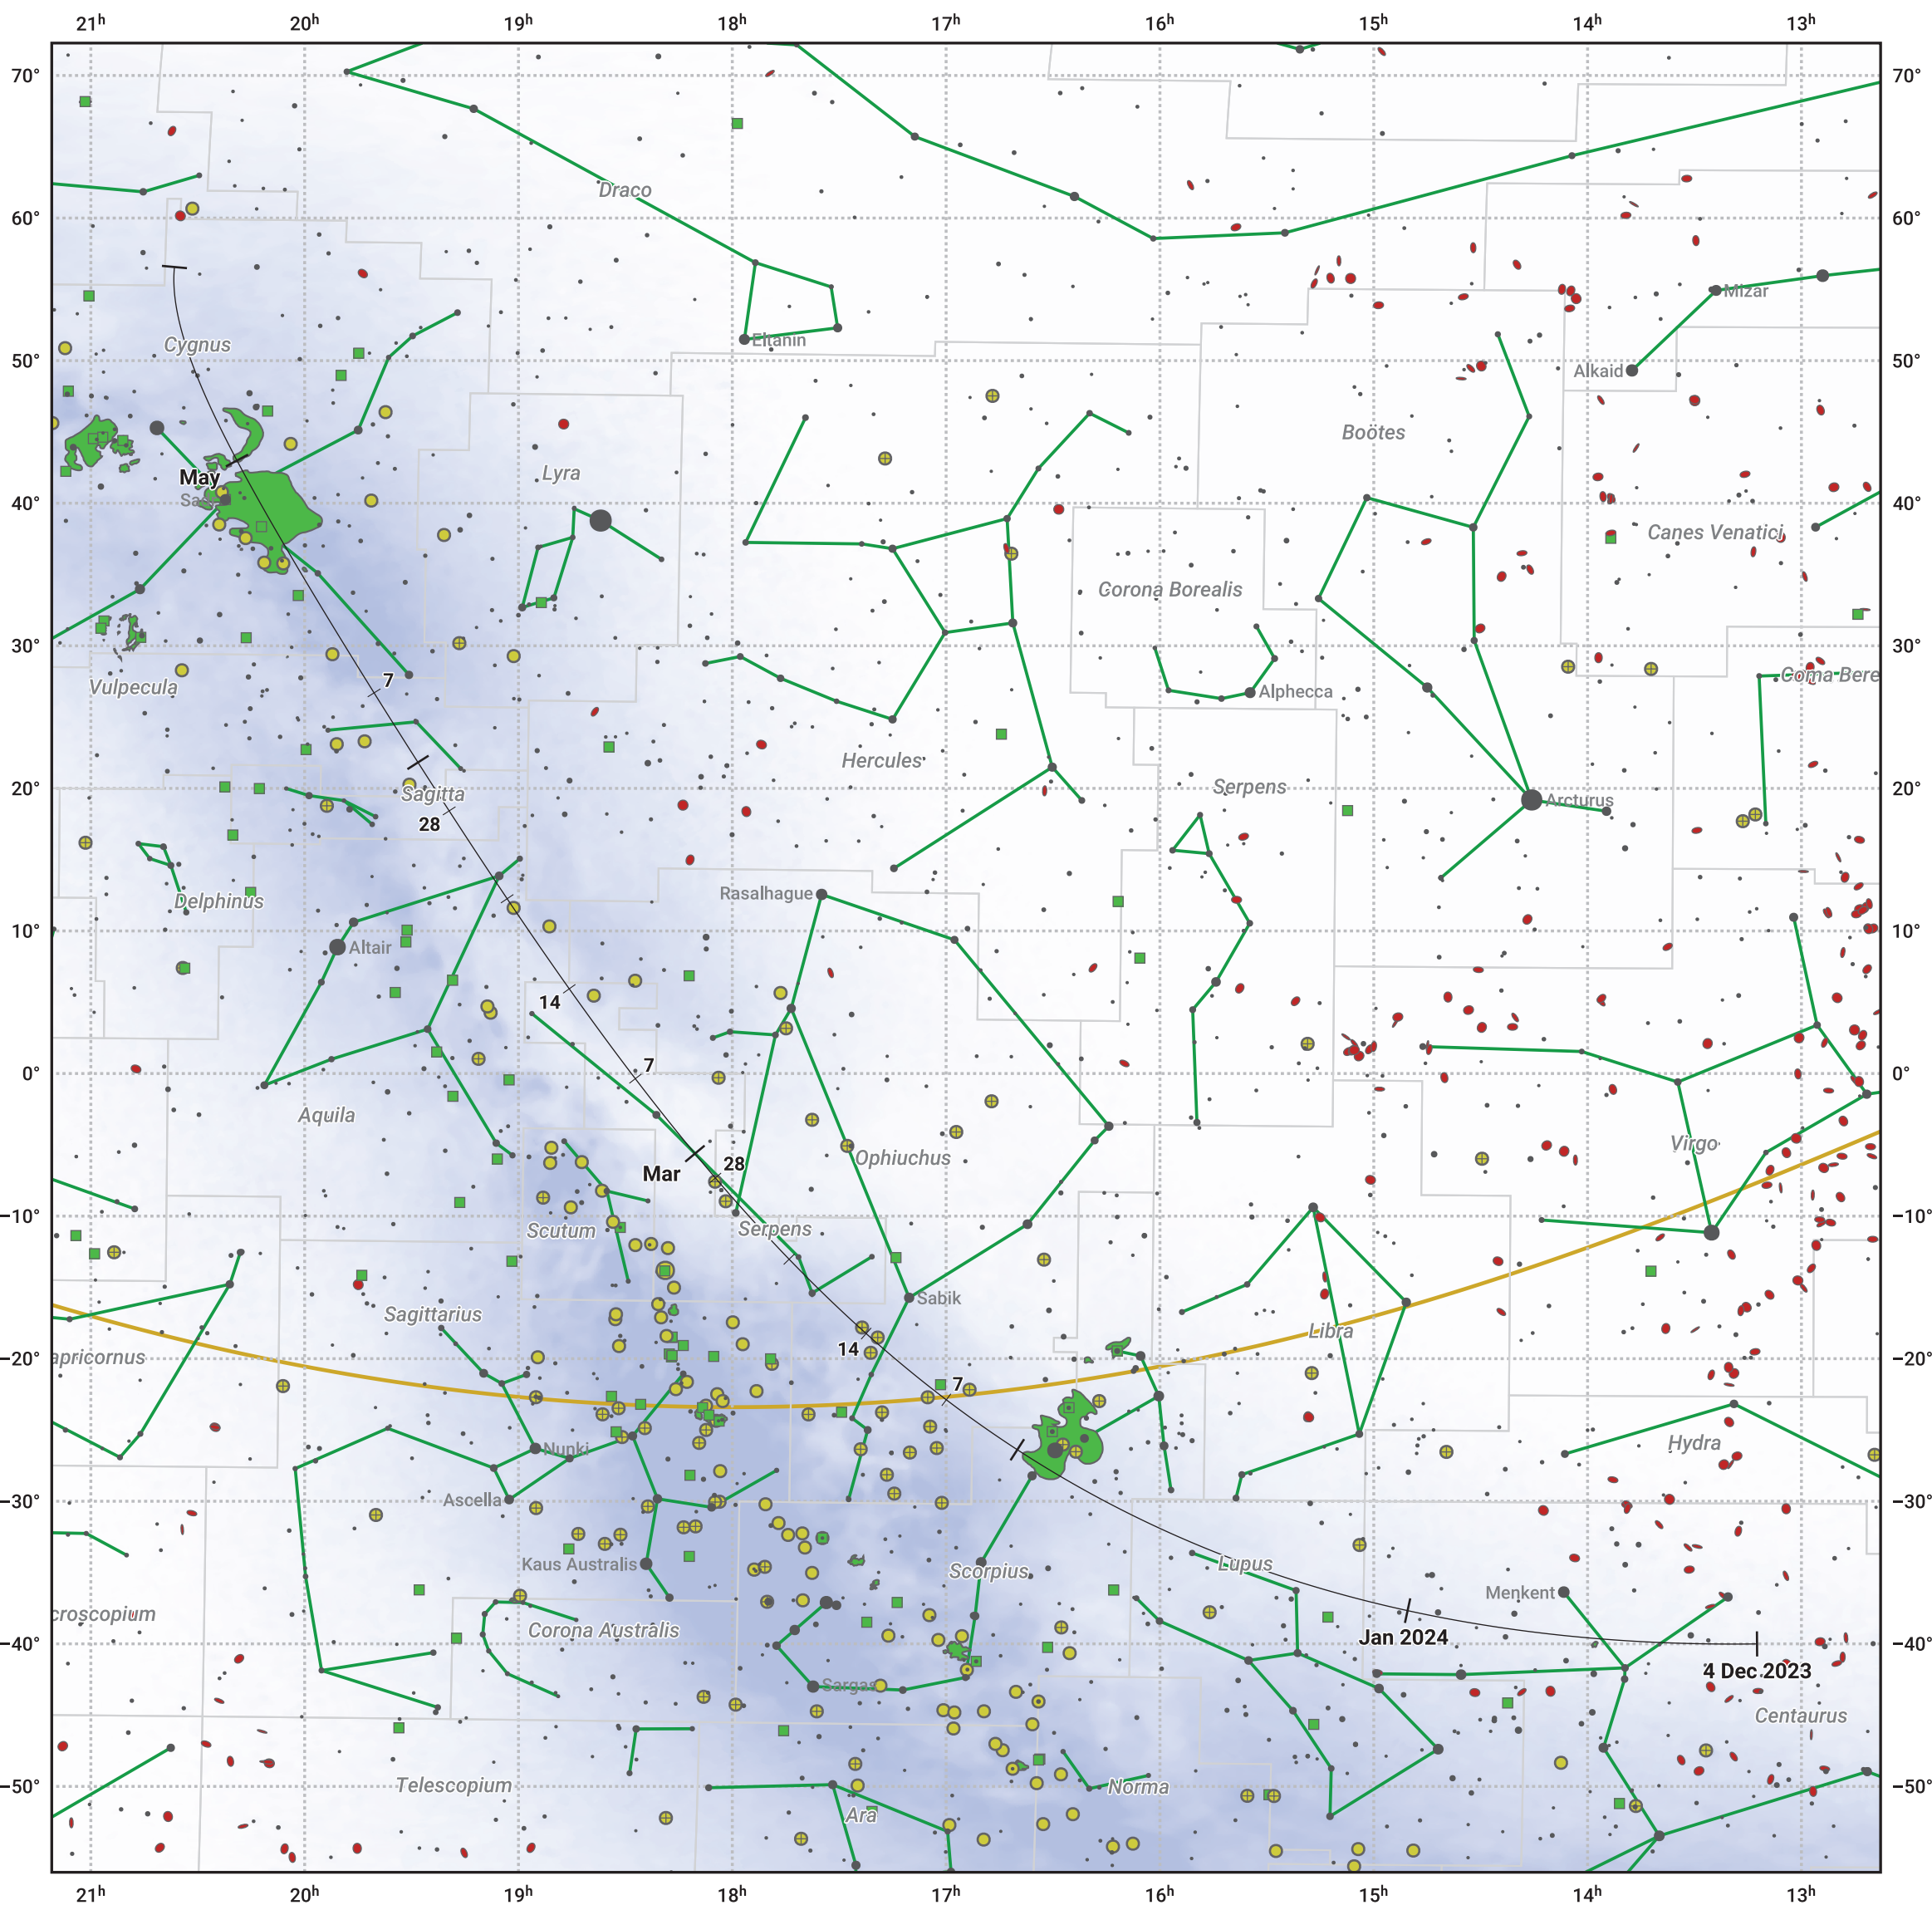

The path of C/2021 S3 (PANSTARRS) starting on 4 Dec 2023

© Dominic Ford 2011–2024. Date markers placed at midnight UTC. Downloaded from <https://in-the-sky.org>

Magnitude scale: ● 6.0 ● 5.0 ● 4.0 ● 3.0 ● 2.0 ● 1.0 ● 0.0

— Ecliptic Plane

- Galaxy
- Bright nebula
- Open cluster
- ⊕ Globular cluster

Date	Mag
2024 Jan 1	10.7
2024 Jan 18	10.3
2024 Mar 1	9.7
2024 May 1	10.6