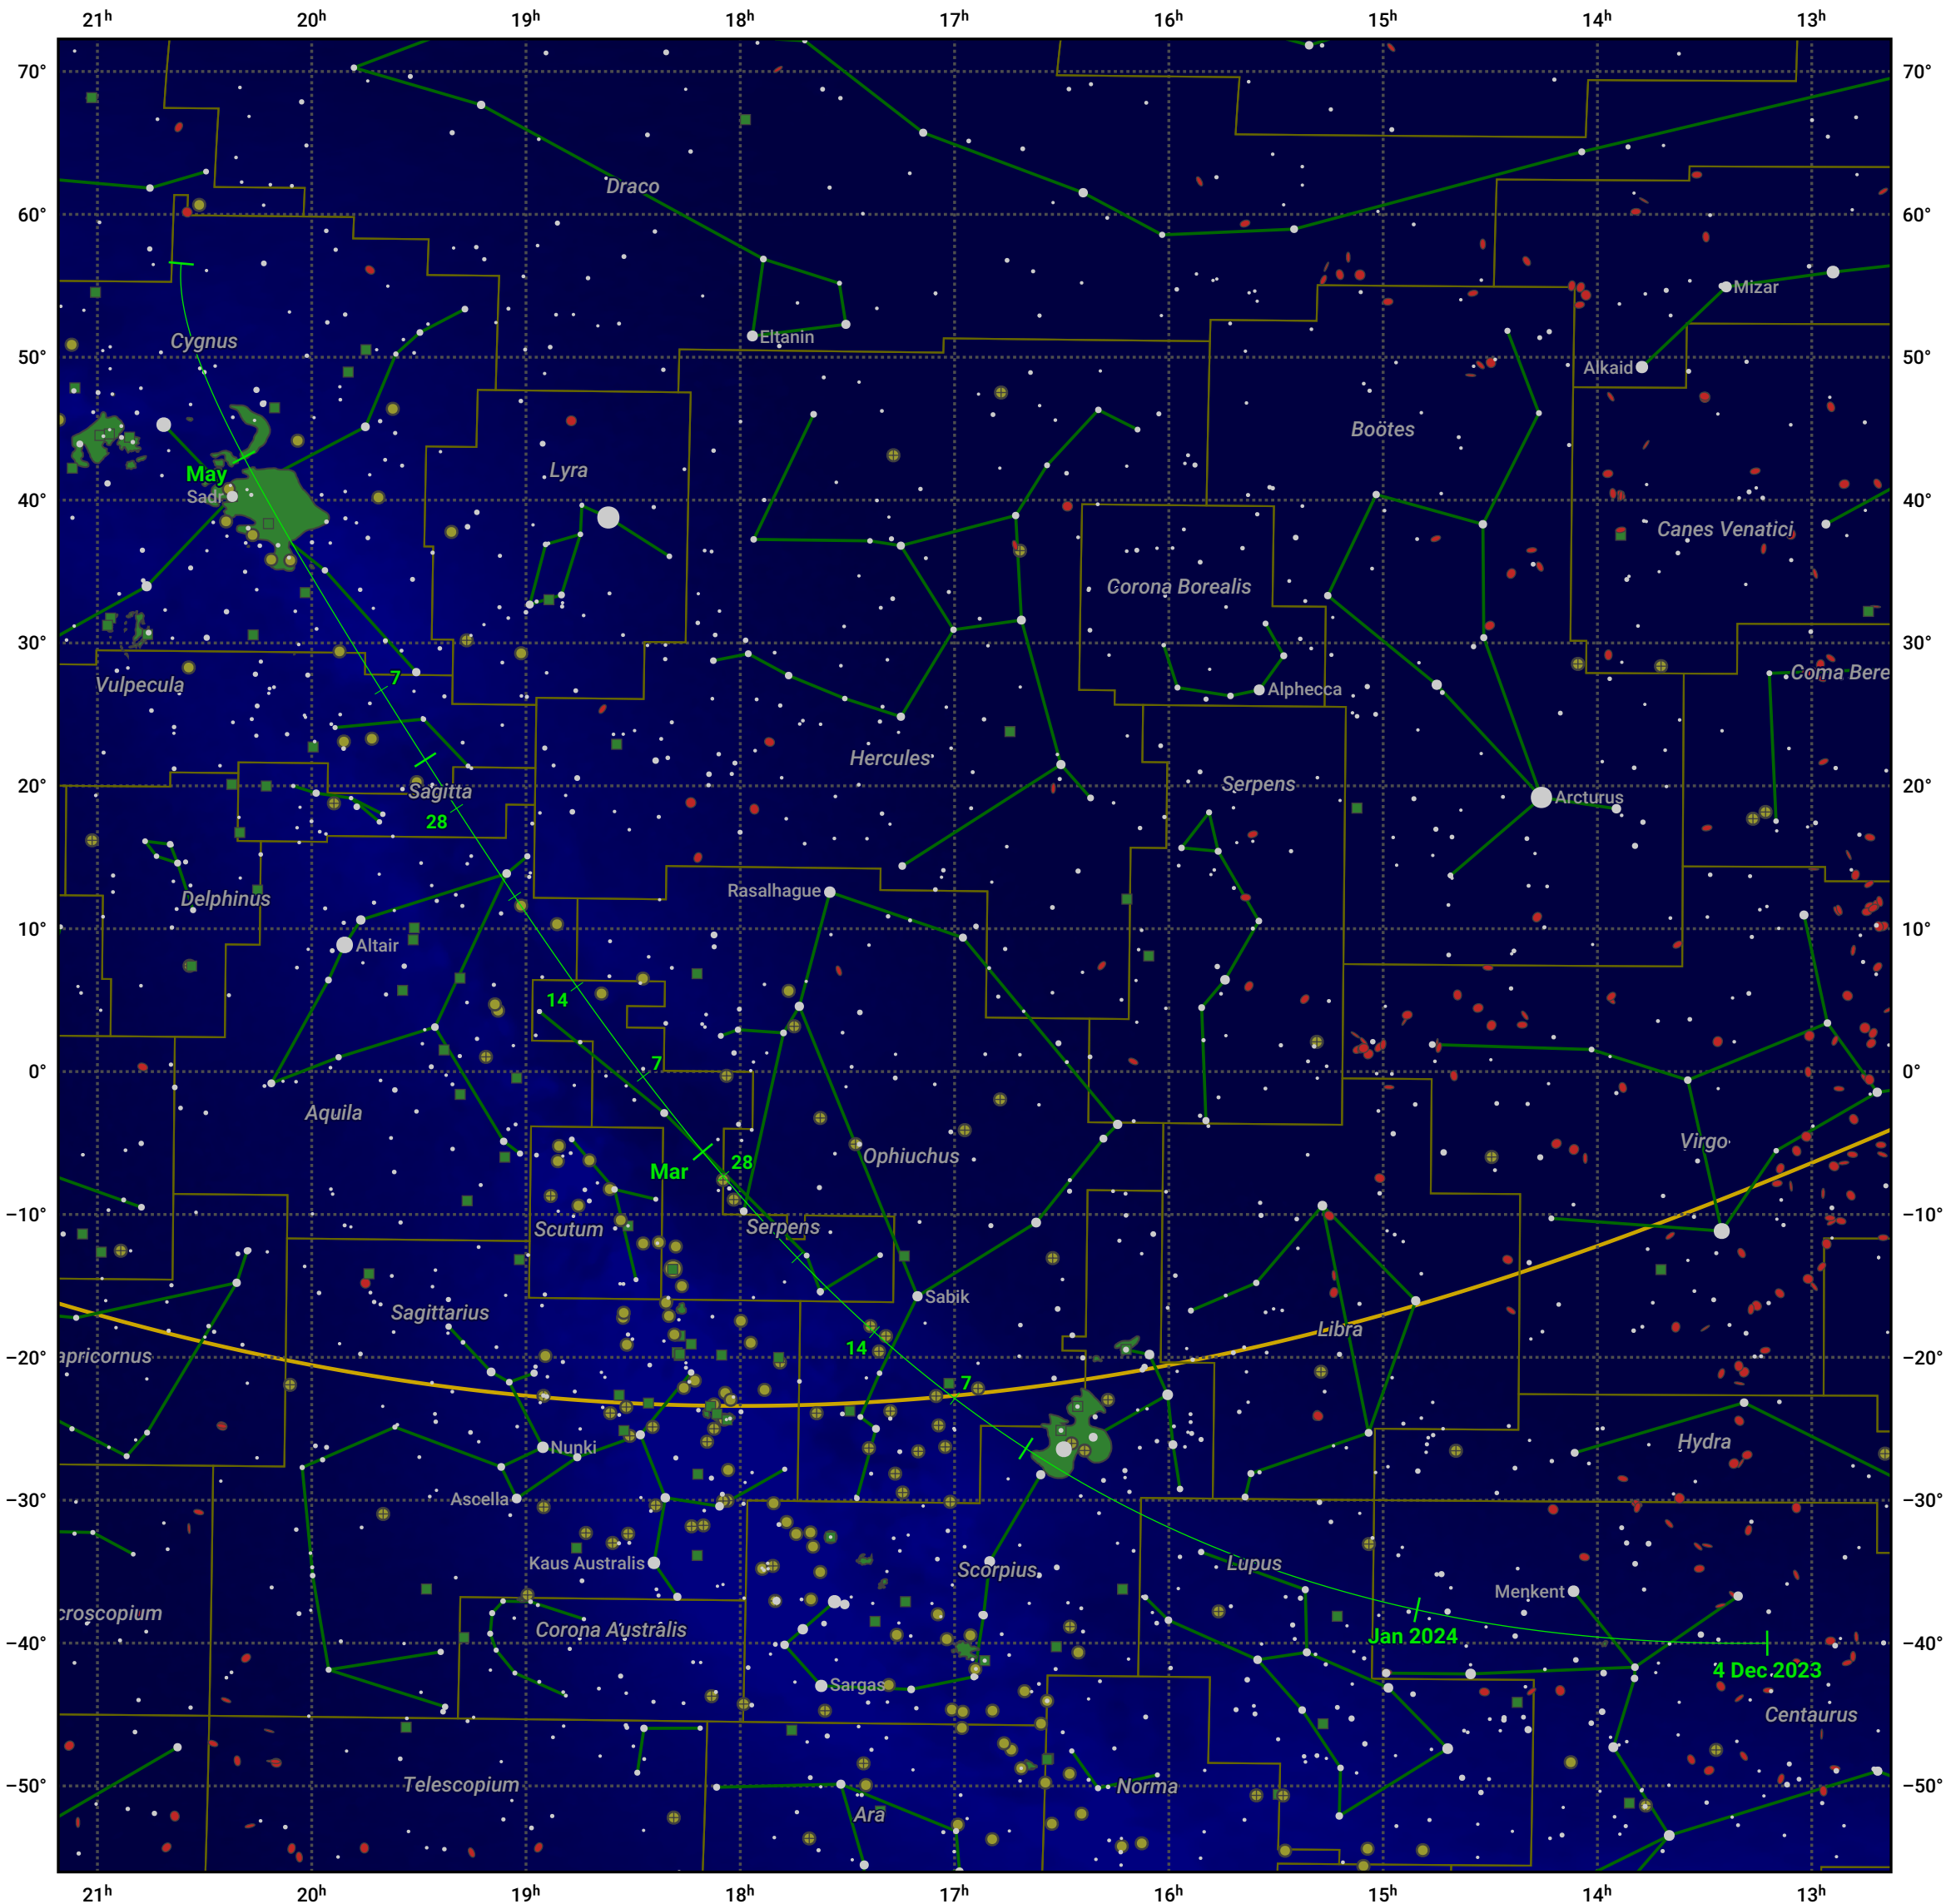

The path of C/2021 S3 (PANSTARRS) starting on 4 Dec 2023

© Dominic Ford 2011–2024. Date markers placed at midnight UTC. Downloaded from <https://in-the-sky.org>

Magnitude scale: ● 6.0 ● 5.0 ● 4.0 ● 3.0 ● 2.0 ● 1.0 ● 0.0

— Ecliptic Plane

● Galaxy ■ Bright nebula ● Open cluster ⊕ Globular cluster

Date	Mag
2024 Jan 1	10.7
2024 Jan 18	10.3
2024 Mar 1	9.7
2024 May 1	10.6