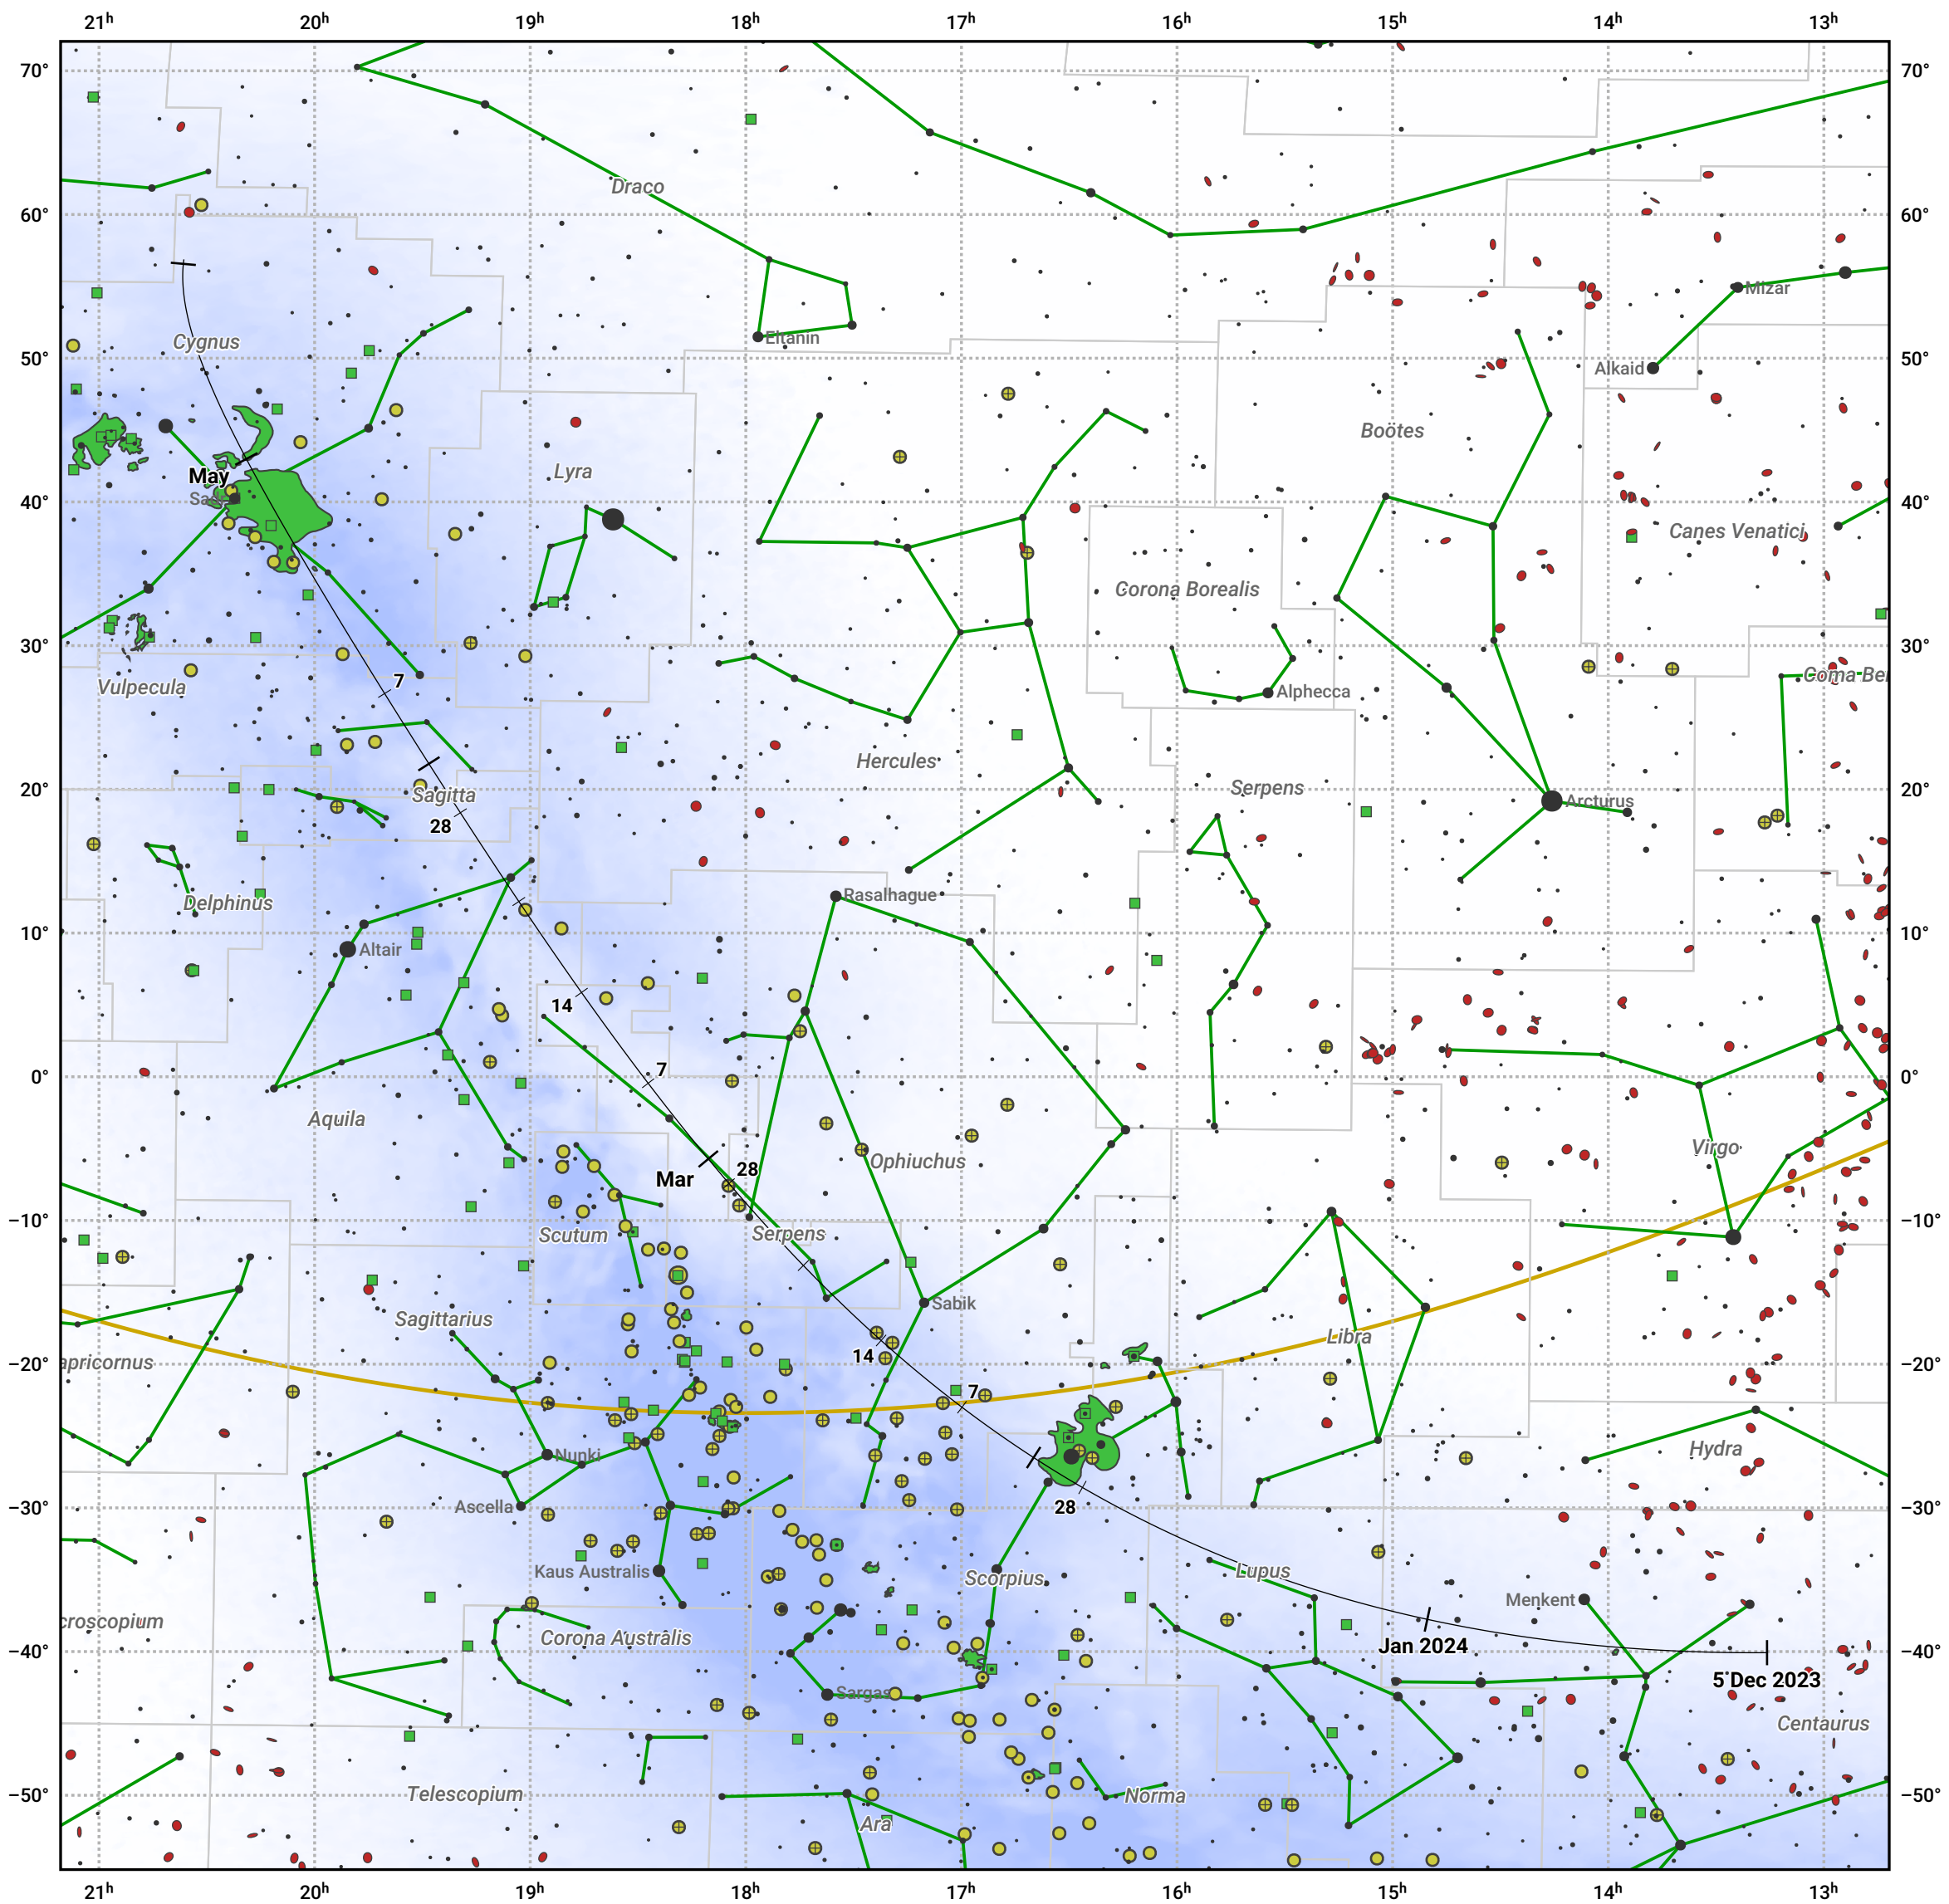

The path of C/2021 S3 (PANSTARRS) starting on 5 Dec 2023

© Dominic Ford 2011–2024. Date markers placed at midnight UTC. Downloaded from <https://in-the-sky.org>

Magnitude scale: • 6.0 • 5.0 • 4.0 • 3.0 • 2.0 • 1.0 • 0.0

— Ecliptic Plane

● Galaxy ■ Bright nebula ● Open cluster ⊕ Globular cluster

Date	Mag
2024 Jan 1	10.7
2024 Jan 19	10.3
2024 Mar 1	9.8
2024 May 1	10.6
2024 Jun 1	11.3