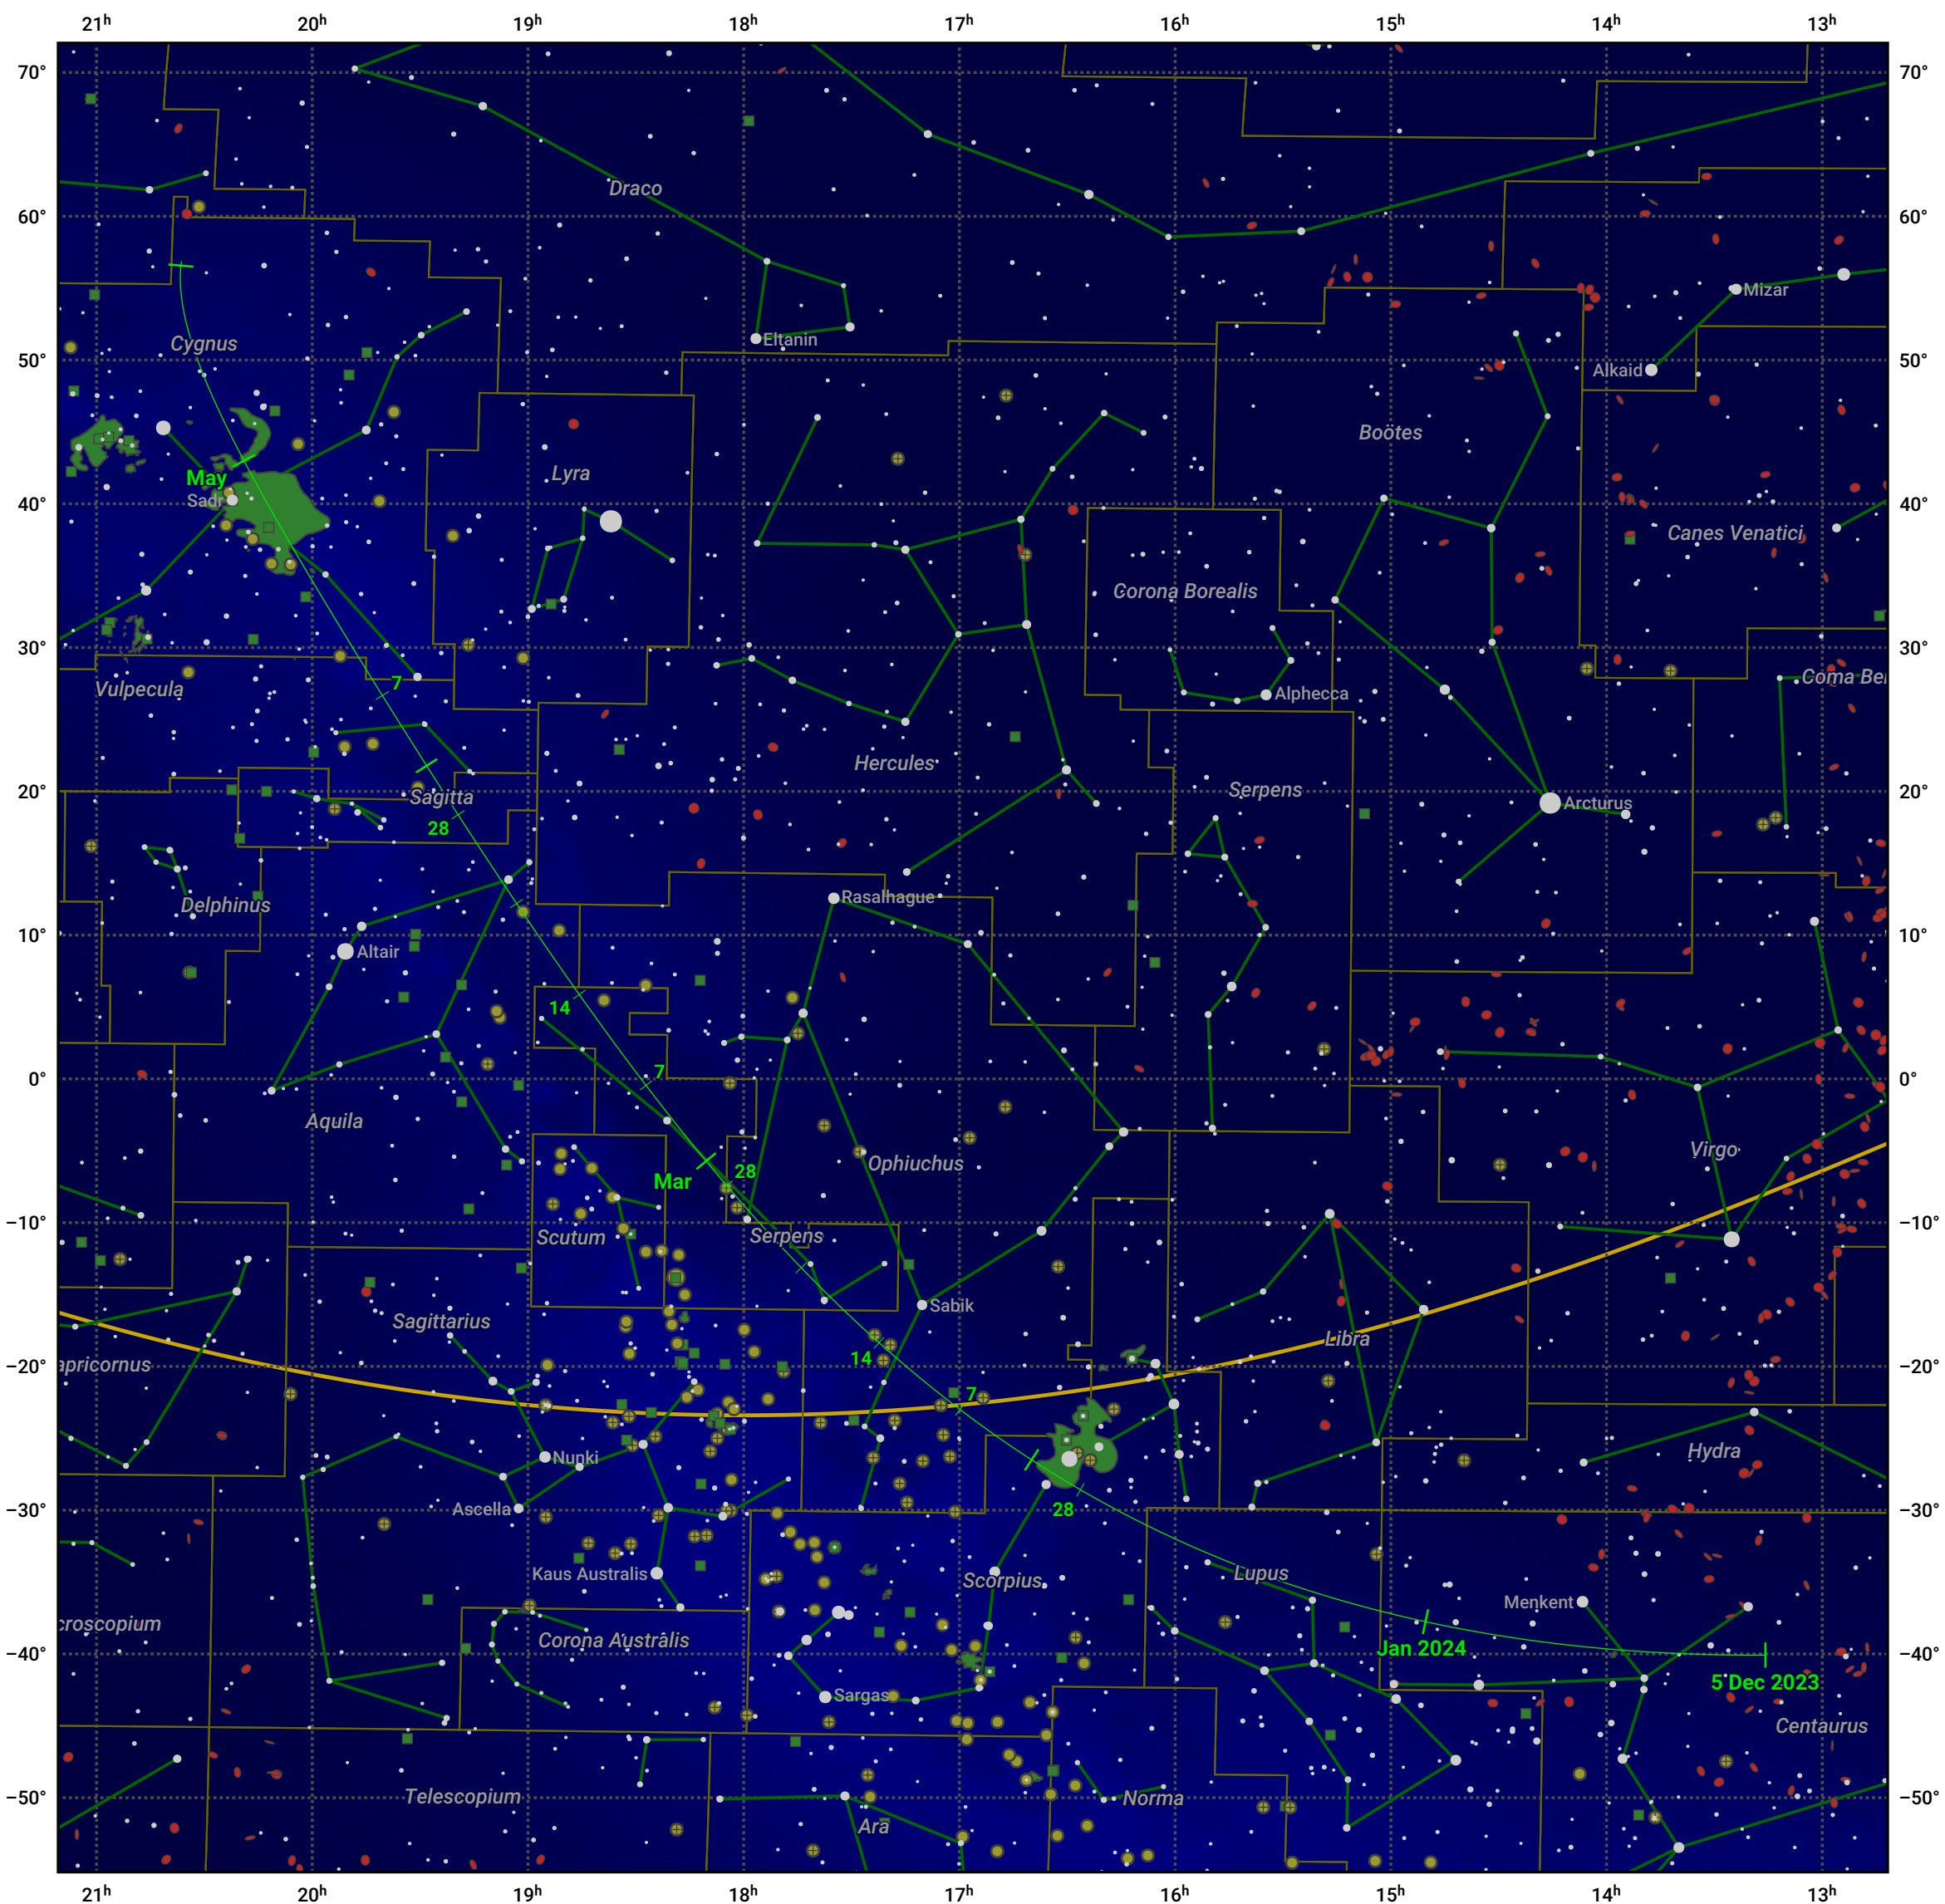

# The path of C/2021 S3 (PANSTARRS) starting on 5 Dec 2023

© Dominic Ford 2011–2024. Date markers placed at midnight UTC. Downloaded from <https://in-the-sky.org>

Magnitude scale: • 6.0 • 5.0 • 4.0 • 3.0 • 2.0 • 1.0 • 0.0

— Ecliptic Plane

● Galaxy ■ Bright nebula ● Open cluster ● Globular cluster

Date	Mag
2024 Jan 1	10.7
2024 Jan 19	10.3
2024 Mar 1	9.8
2024 May 1	10.6
2024 Jun 1	11.3