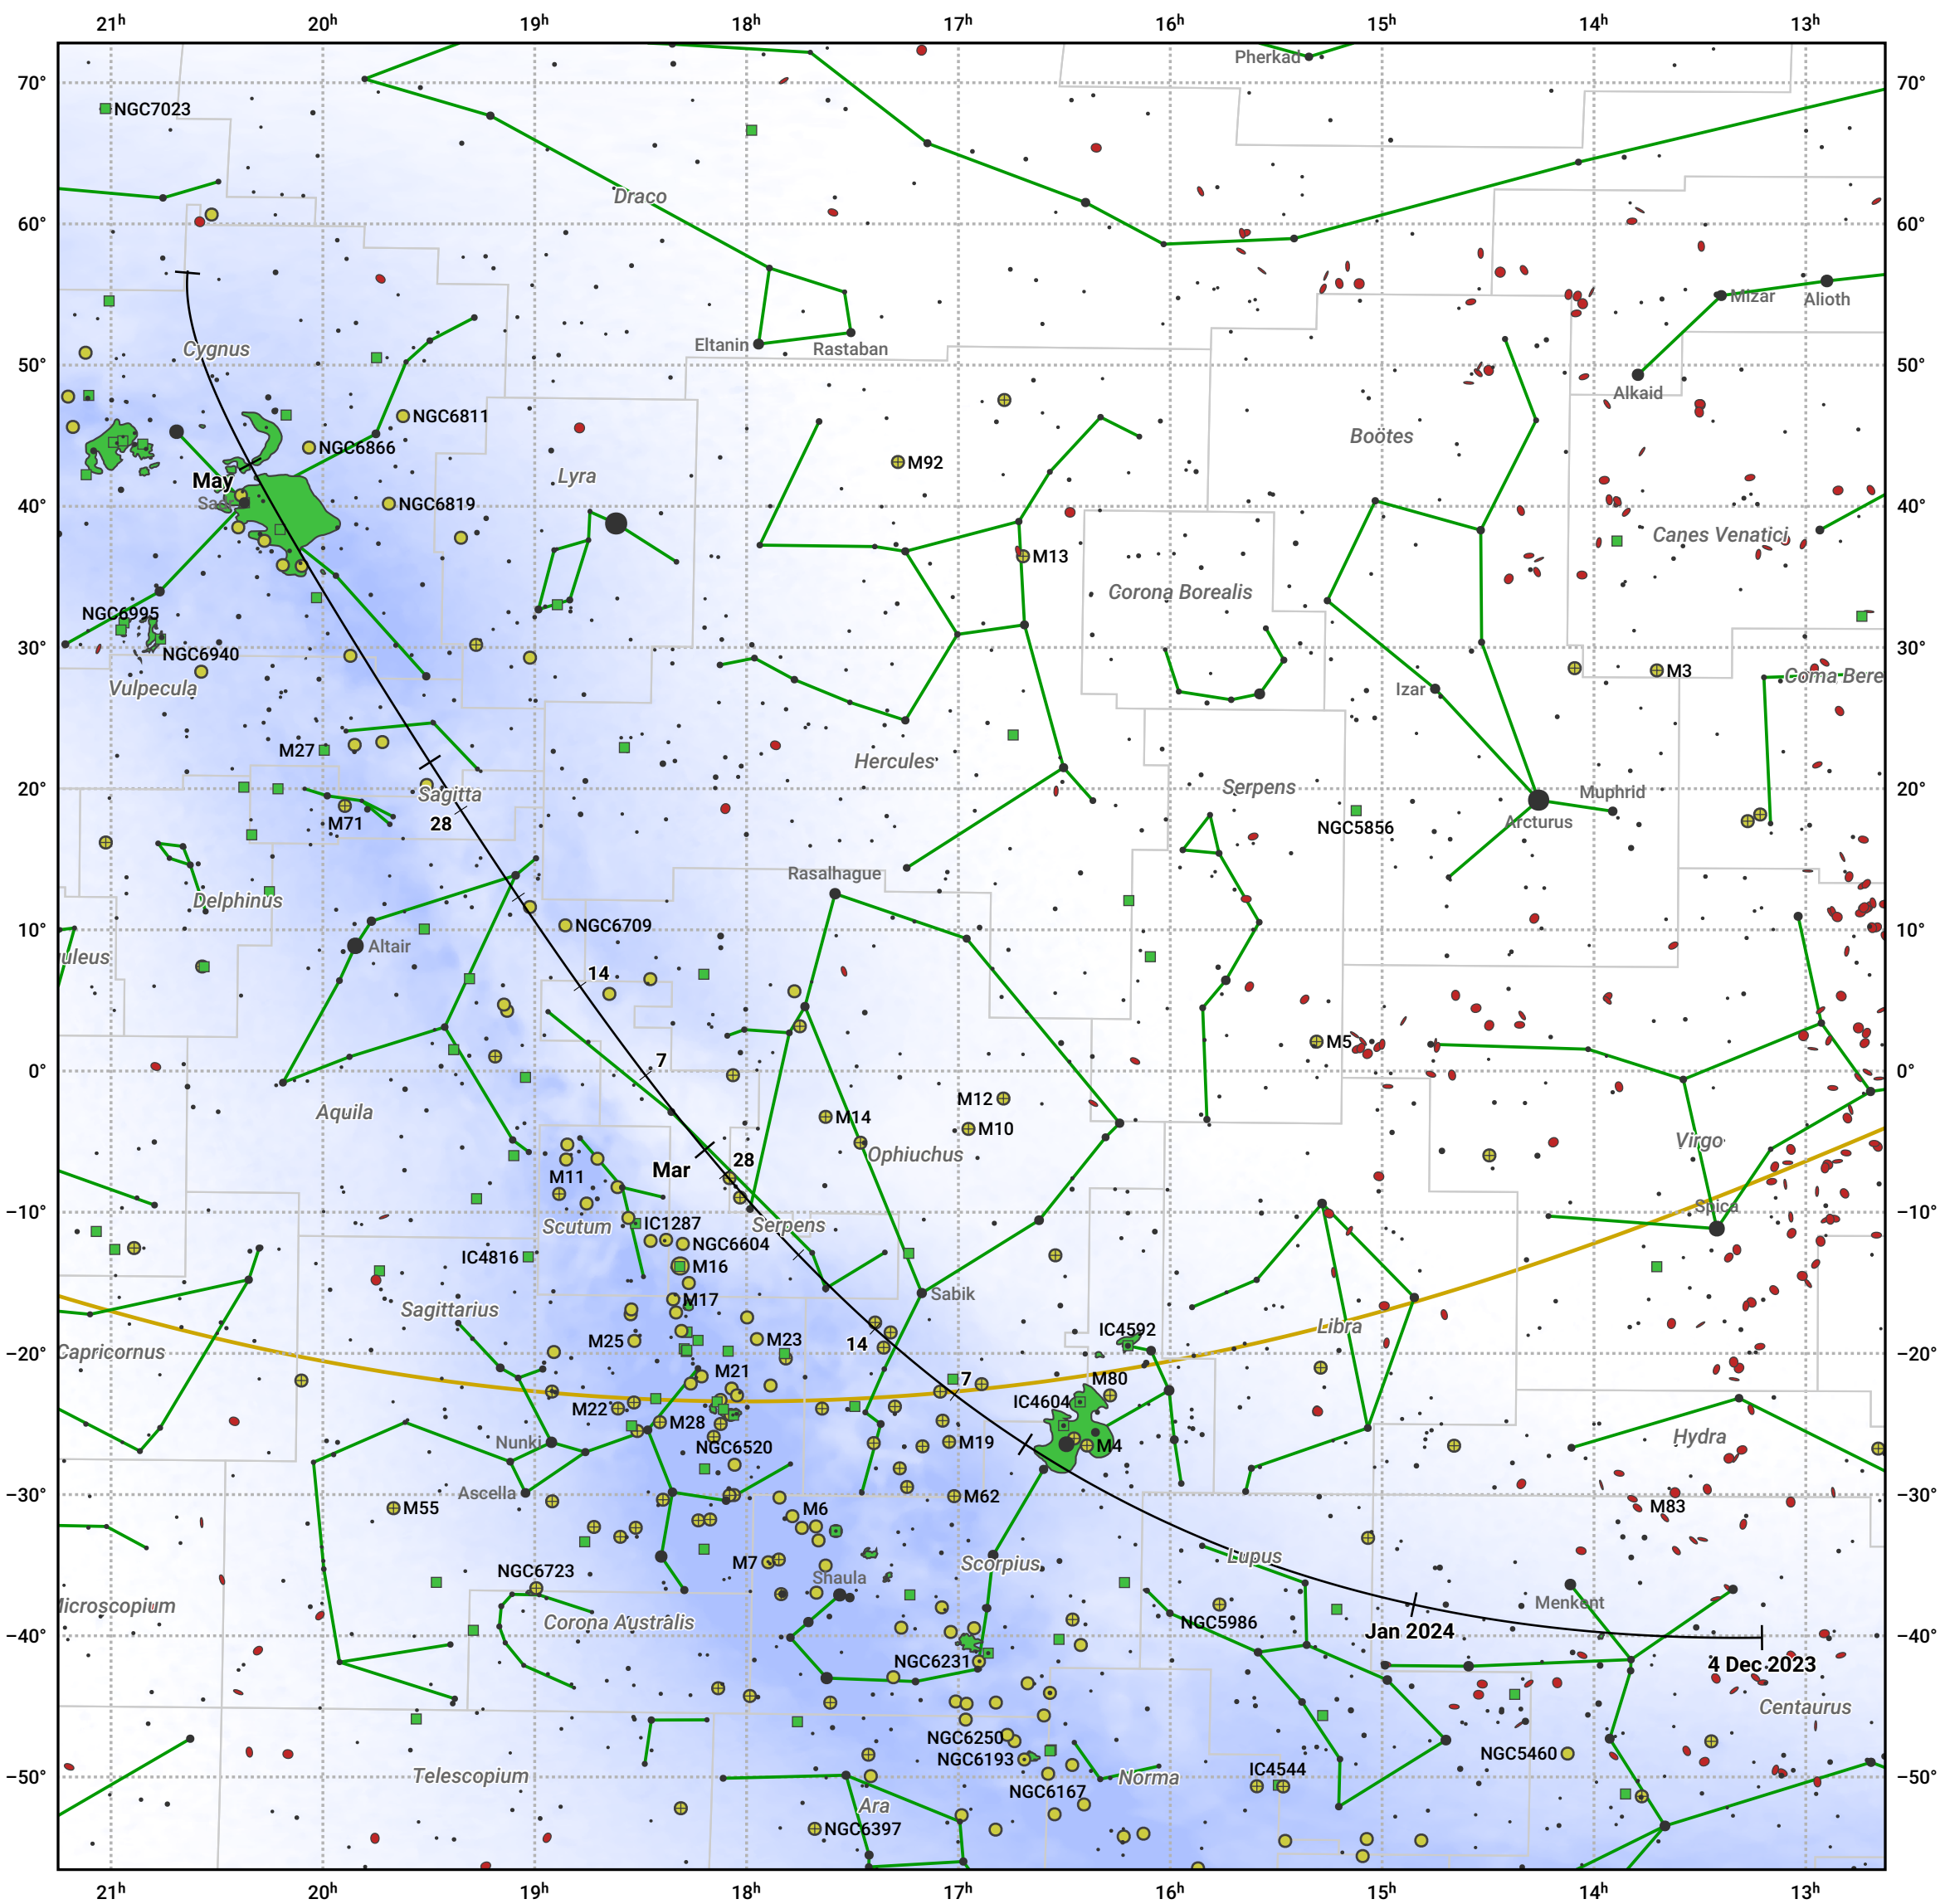

The path of C/2021 S3 (PANSTARRS) starting on 4 Dec 2023

© Dominic Ford 2011–2024. Date markers placed at midnight UTC. Downloaded from <https://in-the-sky.org>

Magnitude scale: • 6.0 • 5.0 • 4.0 • 3.0 • 2.0 • 1.0 • 0.0

— Ecliptic Plane

● Galaxy ■ Bright nebula ● Open cluster ● Globular cluster

Date	Mag
2024 Jan 1	10.7
2024 Jan 18	10.3
2024 Mar 1	9.7
2024 May 1	10.6
2024 Jun 1	11.3