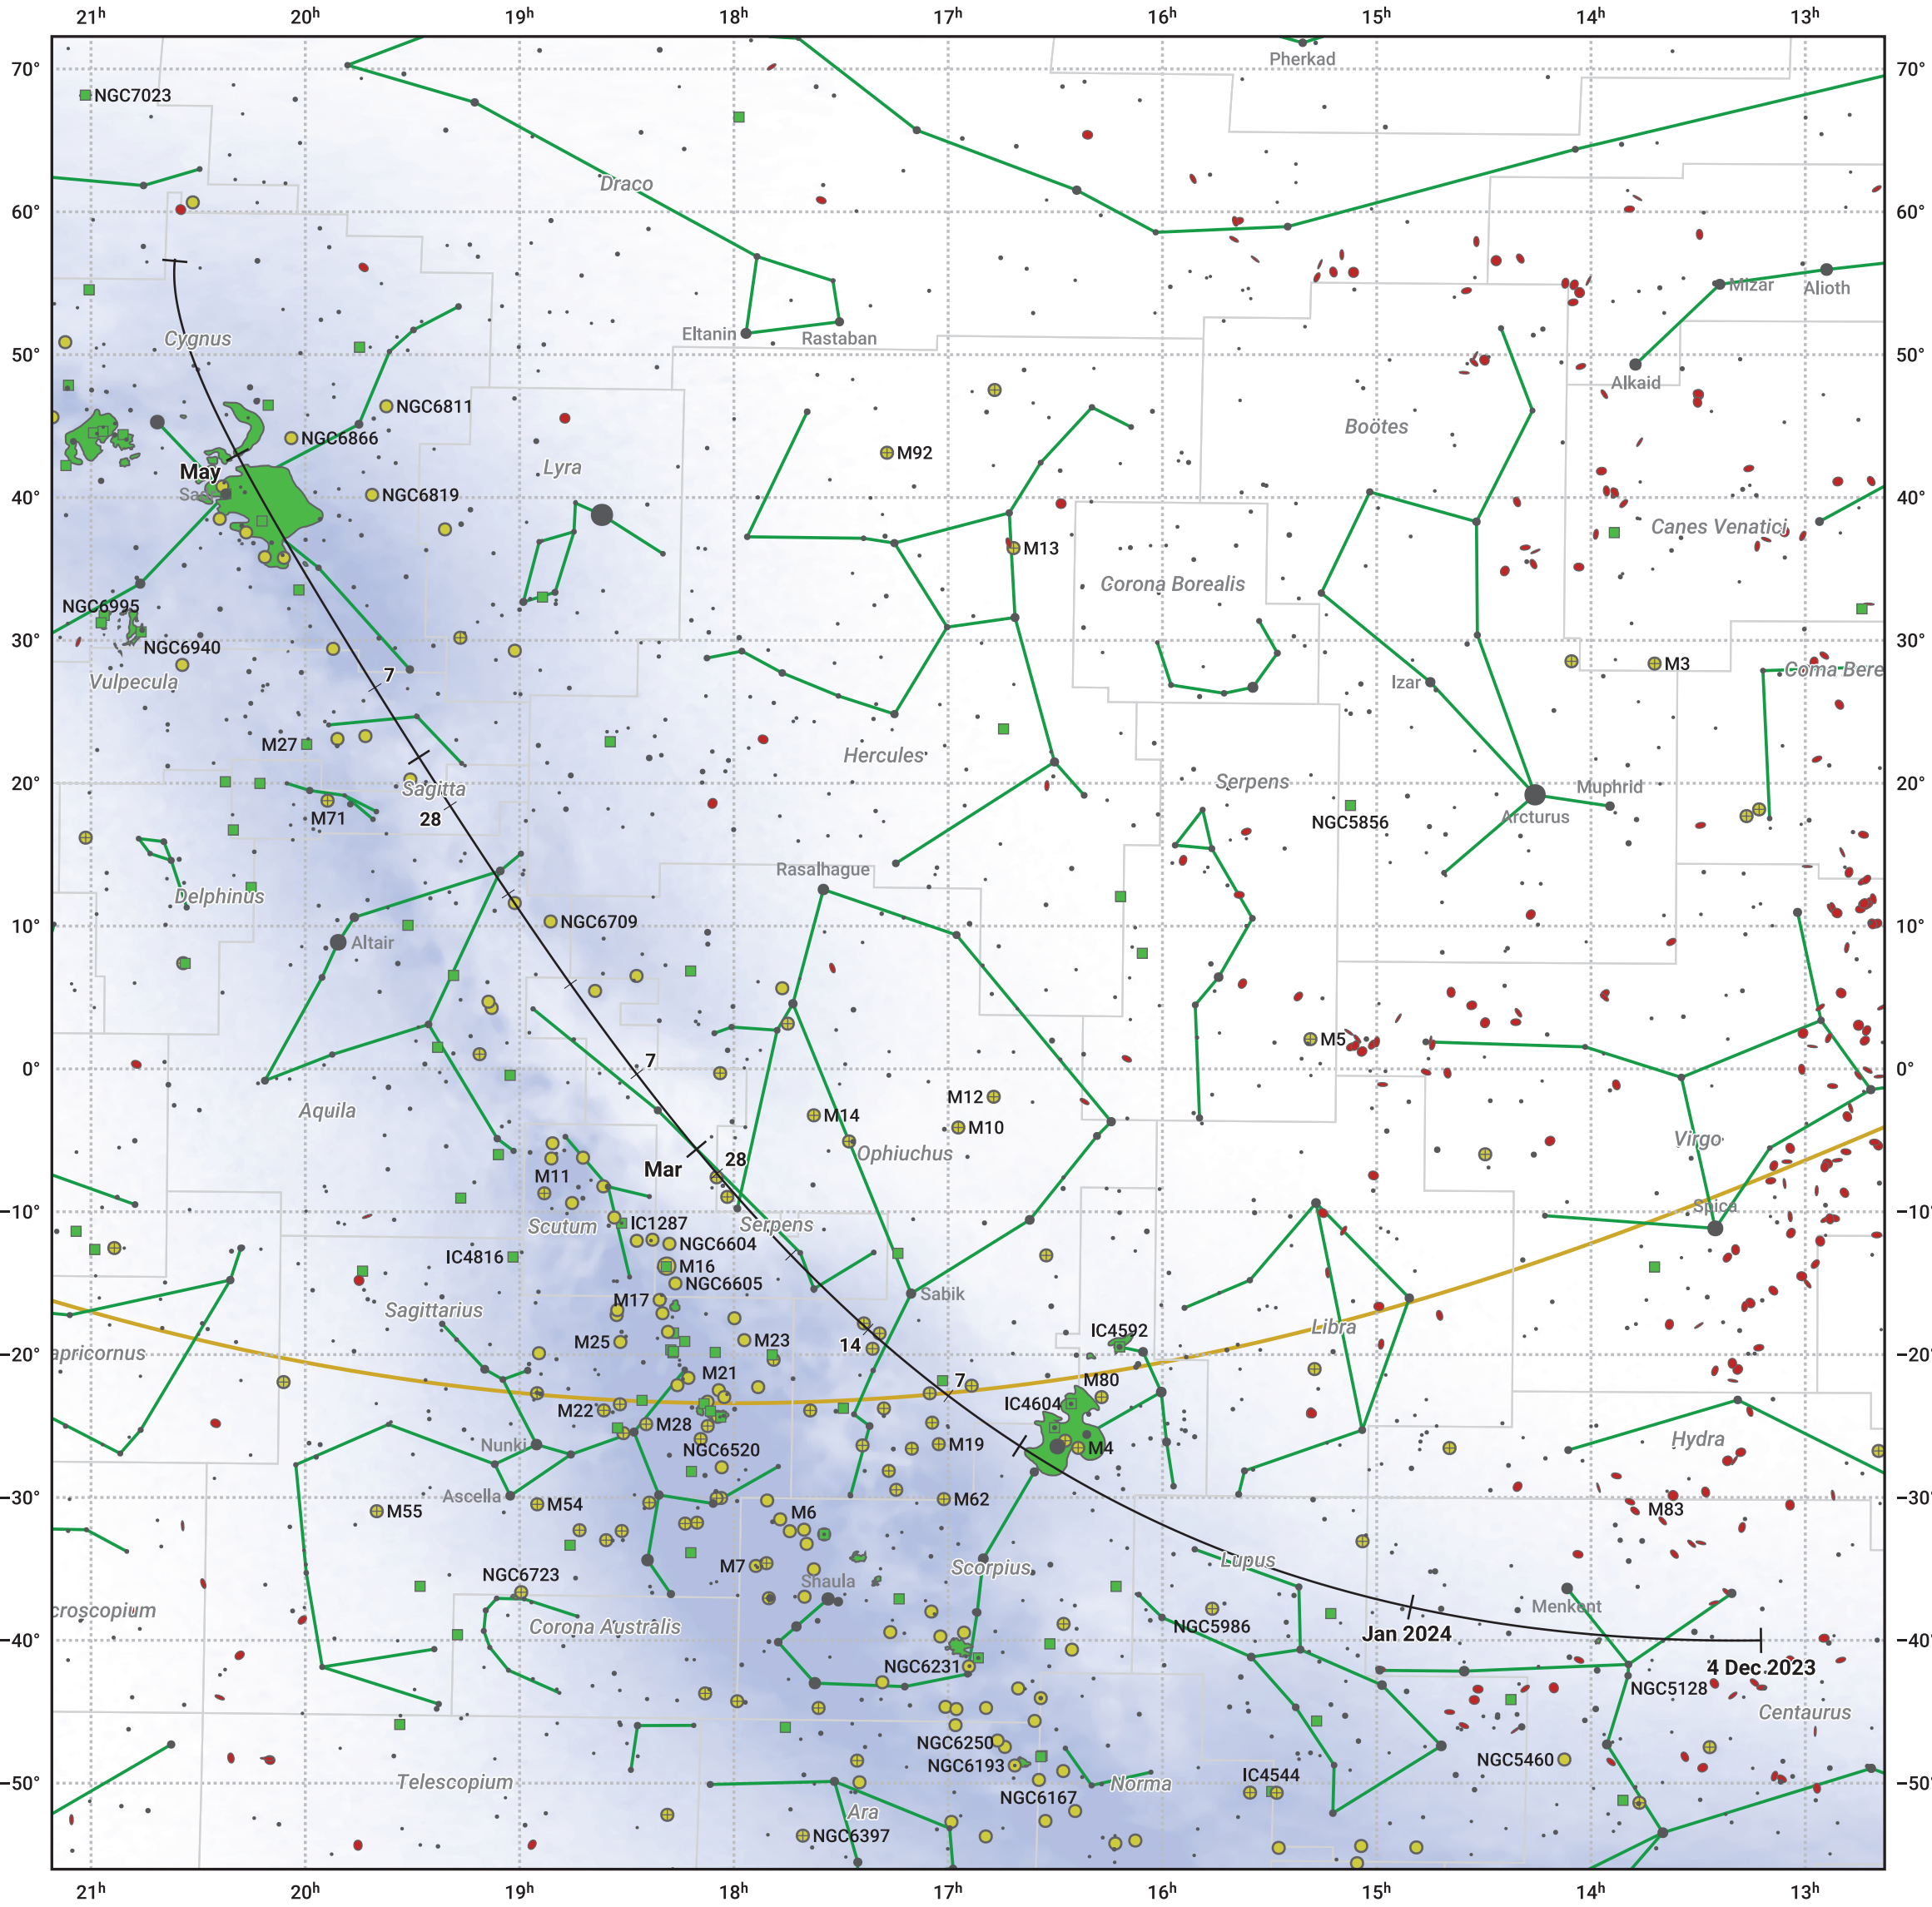

# The path of C/2021 S3 (PANSTARRS) starting on 4 Dec 2023

© Dominic Ford 2011–2024. Date markers placed at midnight UTC. Downloaded from <https://in-the-sky.org>

Magnitude scale: ● 6.0 ● 5.0 ● 4.0 ● 3.0 ● 2.0 ● 1.0 ● 0.0

— Ecliptic Plane

- Galaxy
- Bright nebula
- Open cluster
- ⊕ Globular cluster

| Date        | Mag  |
|-------------|------|
| 2024 Jan 1  | 10.7 |
| 2024 Jan 18 | 10.3 |
| 2024 Mar 1  | 9.7  |
| 2024 May 1  | 10.6 |