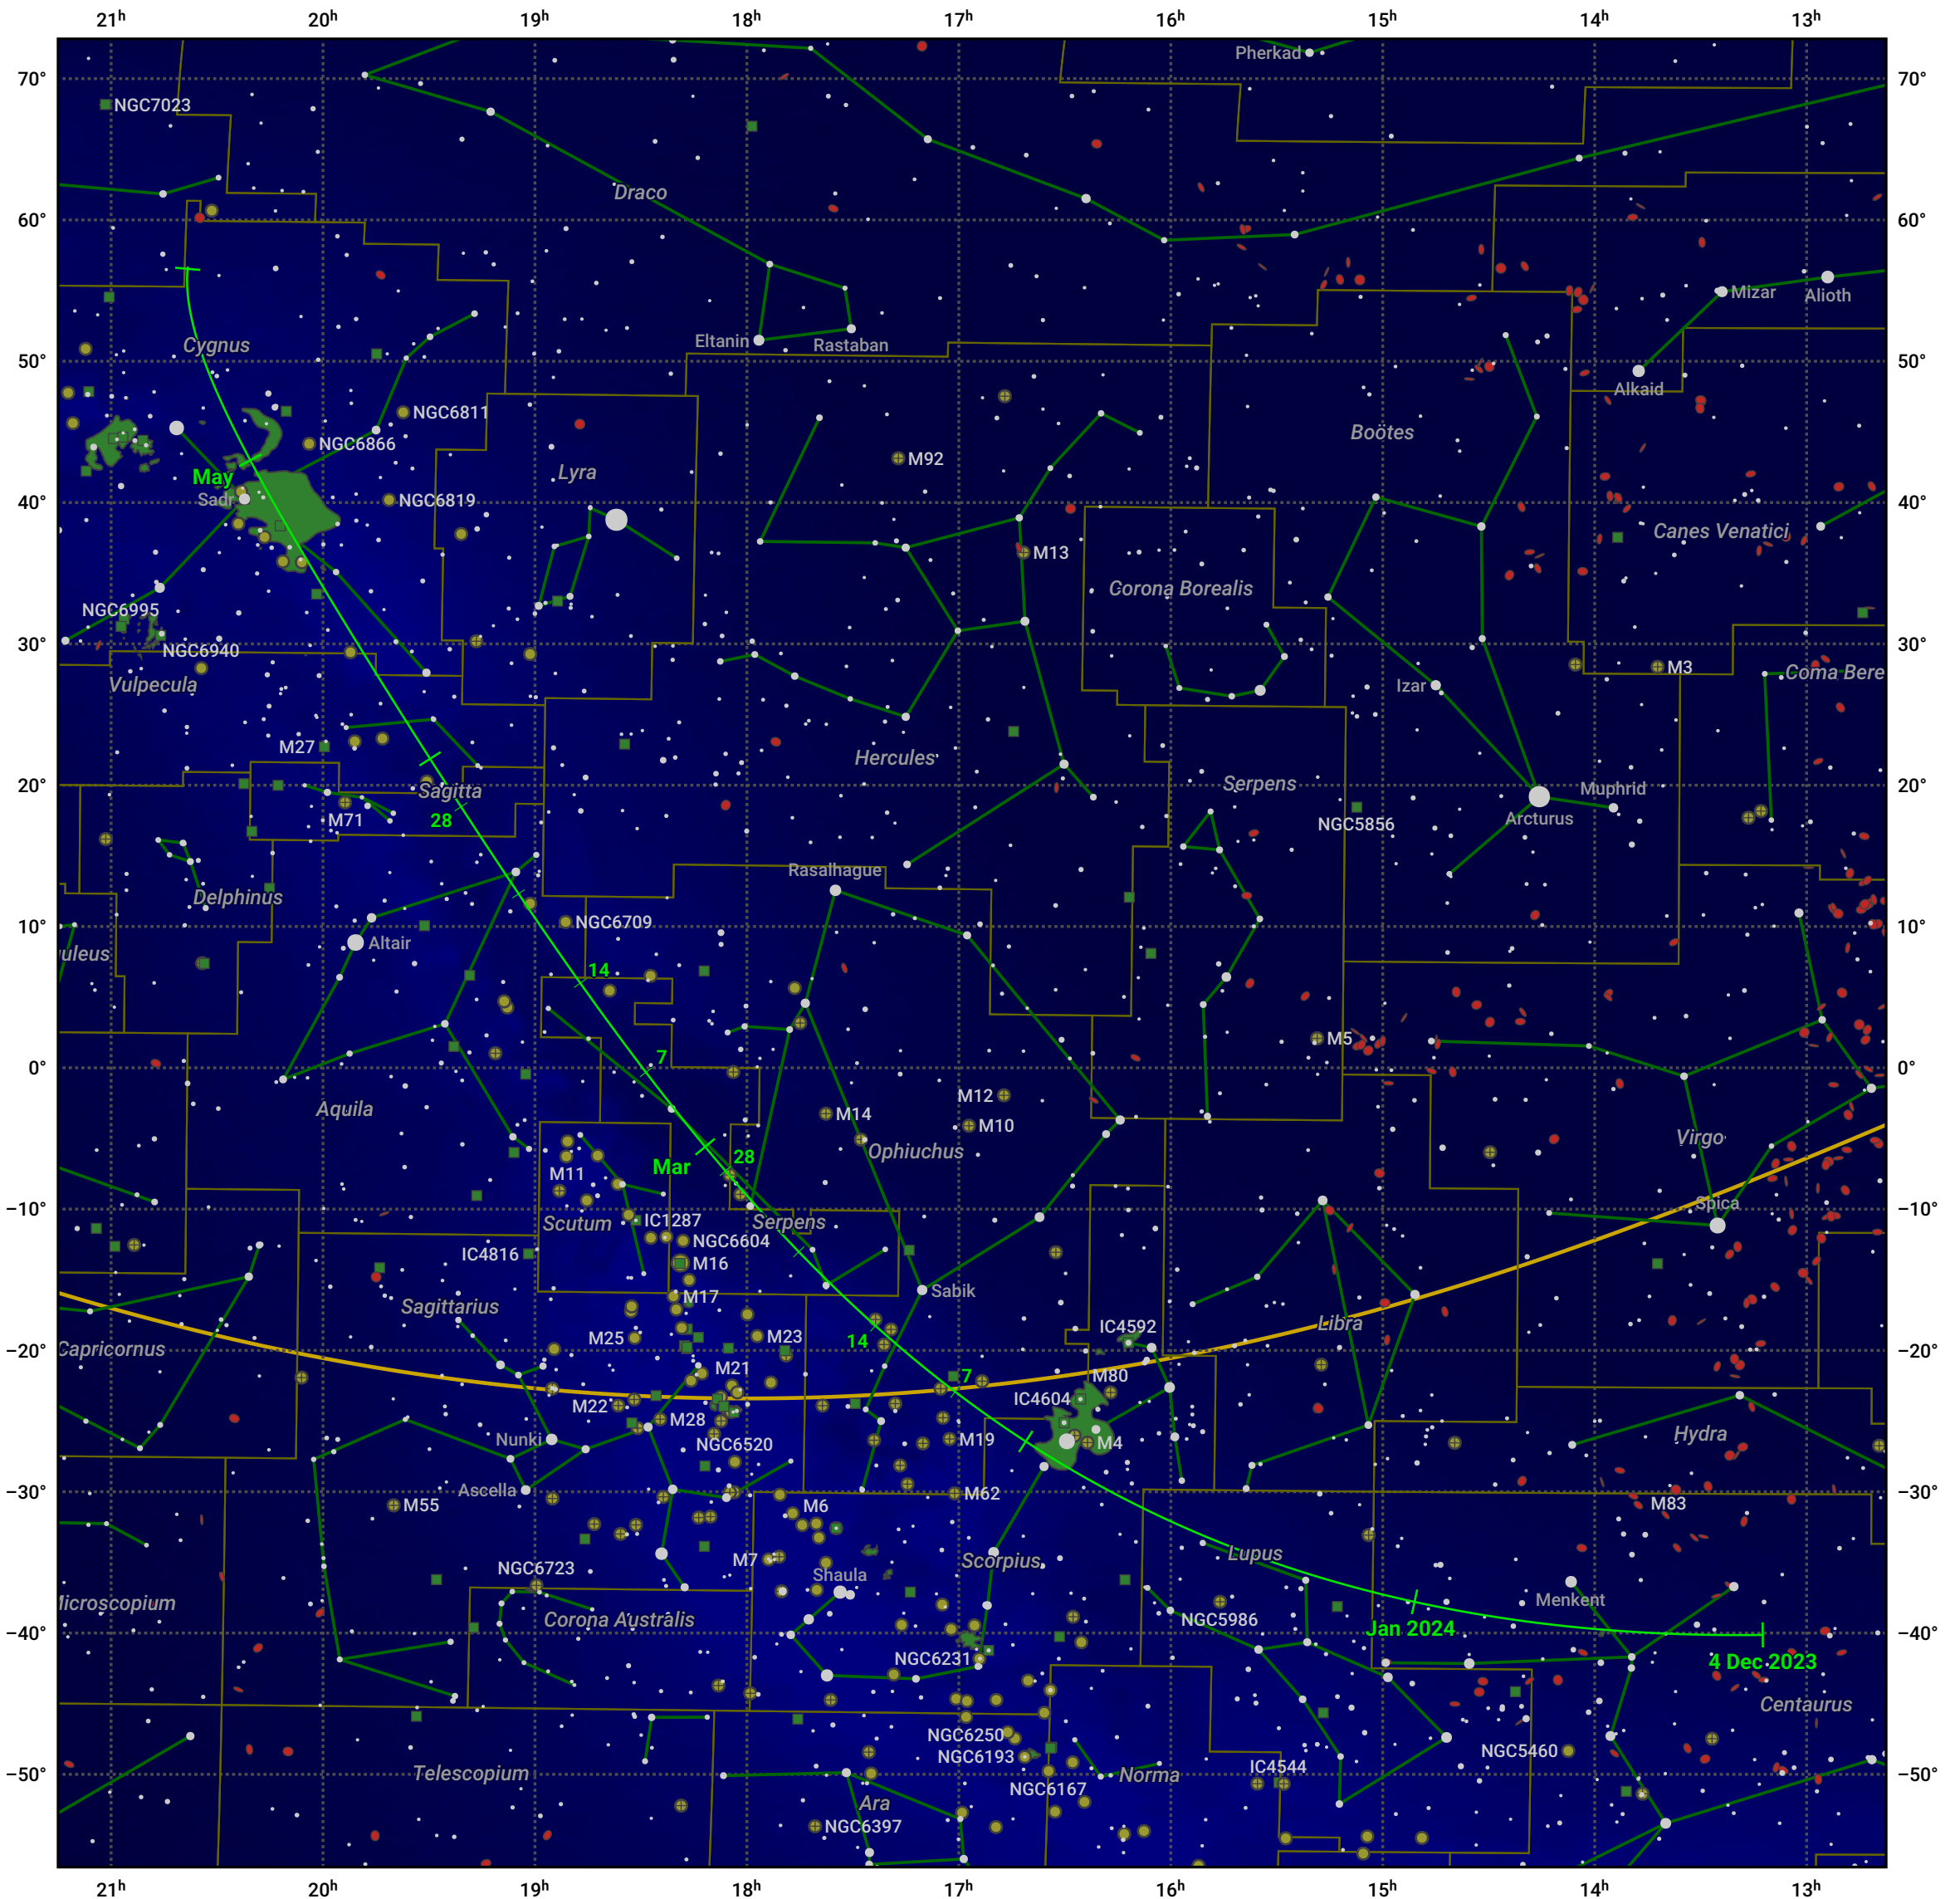

The path of C/2021 S3 (PANSTARRS) starting on 4 Dec 2023

© Dominic Ford 2011–2024. Date markers placed at midnight UTC. Downloaded from <https://in-the-sky.org>

Magnitude scale: • 6.0 • 5.0 • 4.0 • 3.0 • 2.0 • 1.0 • 0.0

— Ecliptic Plane

● Galaxy ■ Bright nebula ● Open cluster ● Globular cluster

Date	Mag
2024 Jan 1	10.7
2024 Jan 18	10.3
2024 Mar 1	9.7
2024 May 1	10.6
2024 Jun 1	11.3