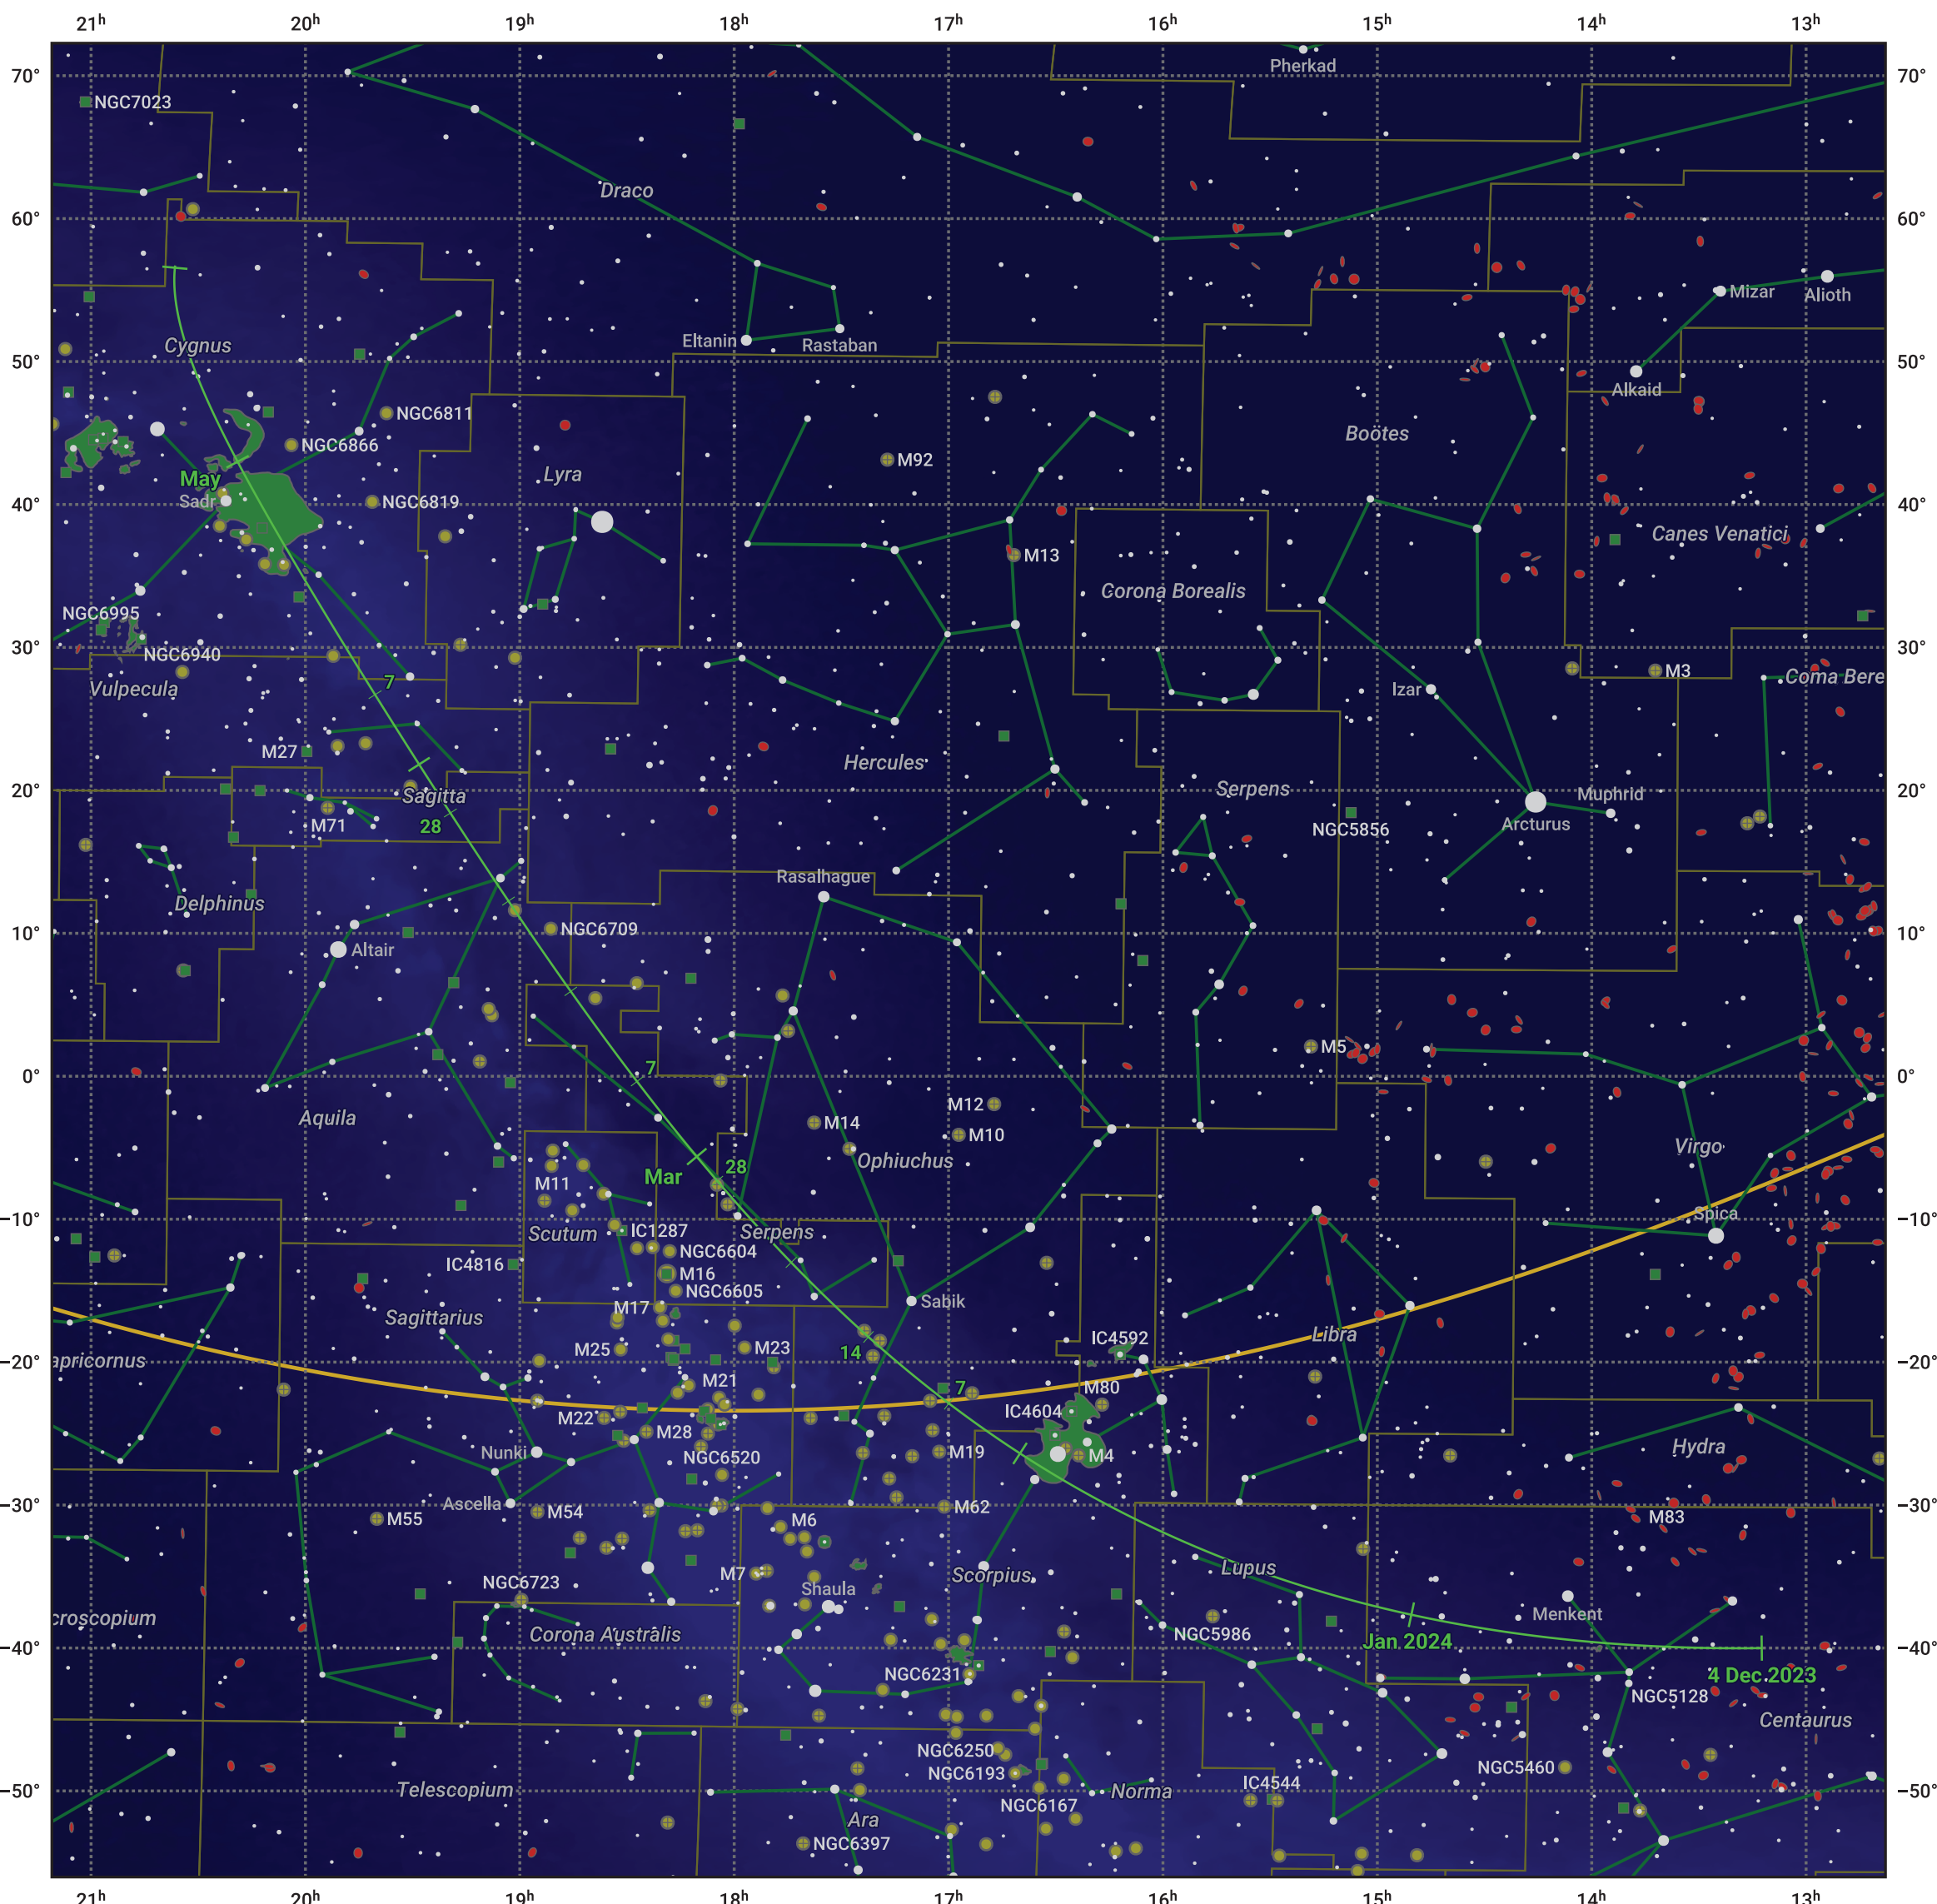

The path of C/2021 S3 (PANSTARRS) starting on 4 Dec 2023

© Dominic Ford 2011–2024. Date markers placed at midnight UTC. Downloaded from <https://in-the-sky.org>

Magnitude scale: ● 6.0 ● 5.0 ● 4.0 ● 3.0 ● 2.0 ● 1.0 ● 0.0

— Ecliptic Plane

- Galaxy
- Bright nebula
- Open cluster
- ⊕ Globular cluster

Date	Mag
2024 Jan 1	10.7
2024 Jan 18	10.3
2024 Mar 1	9.7
2024 May 1	10.6