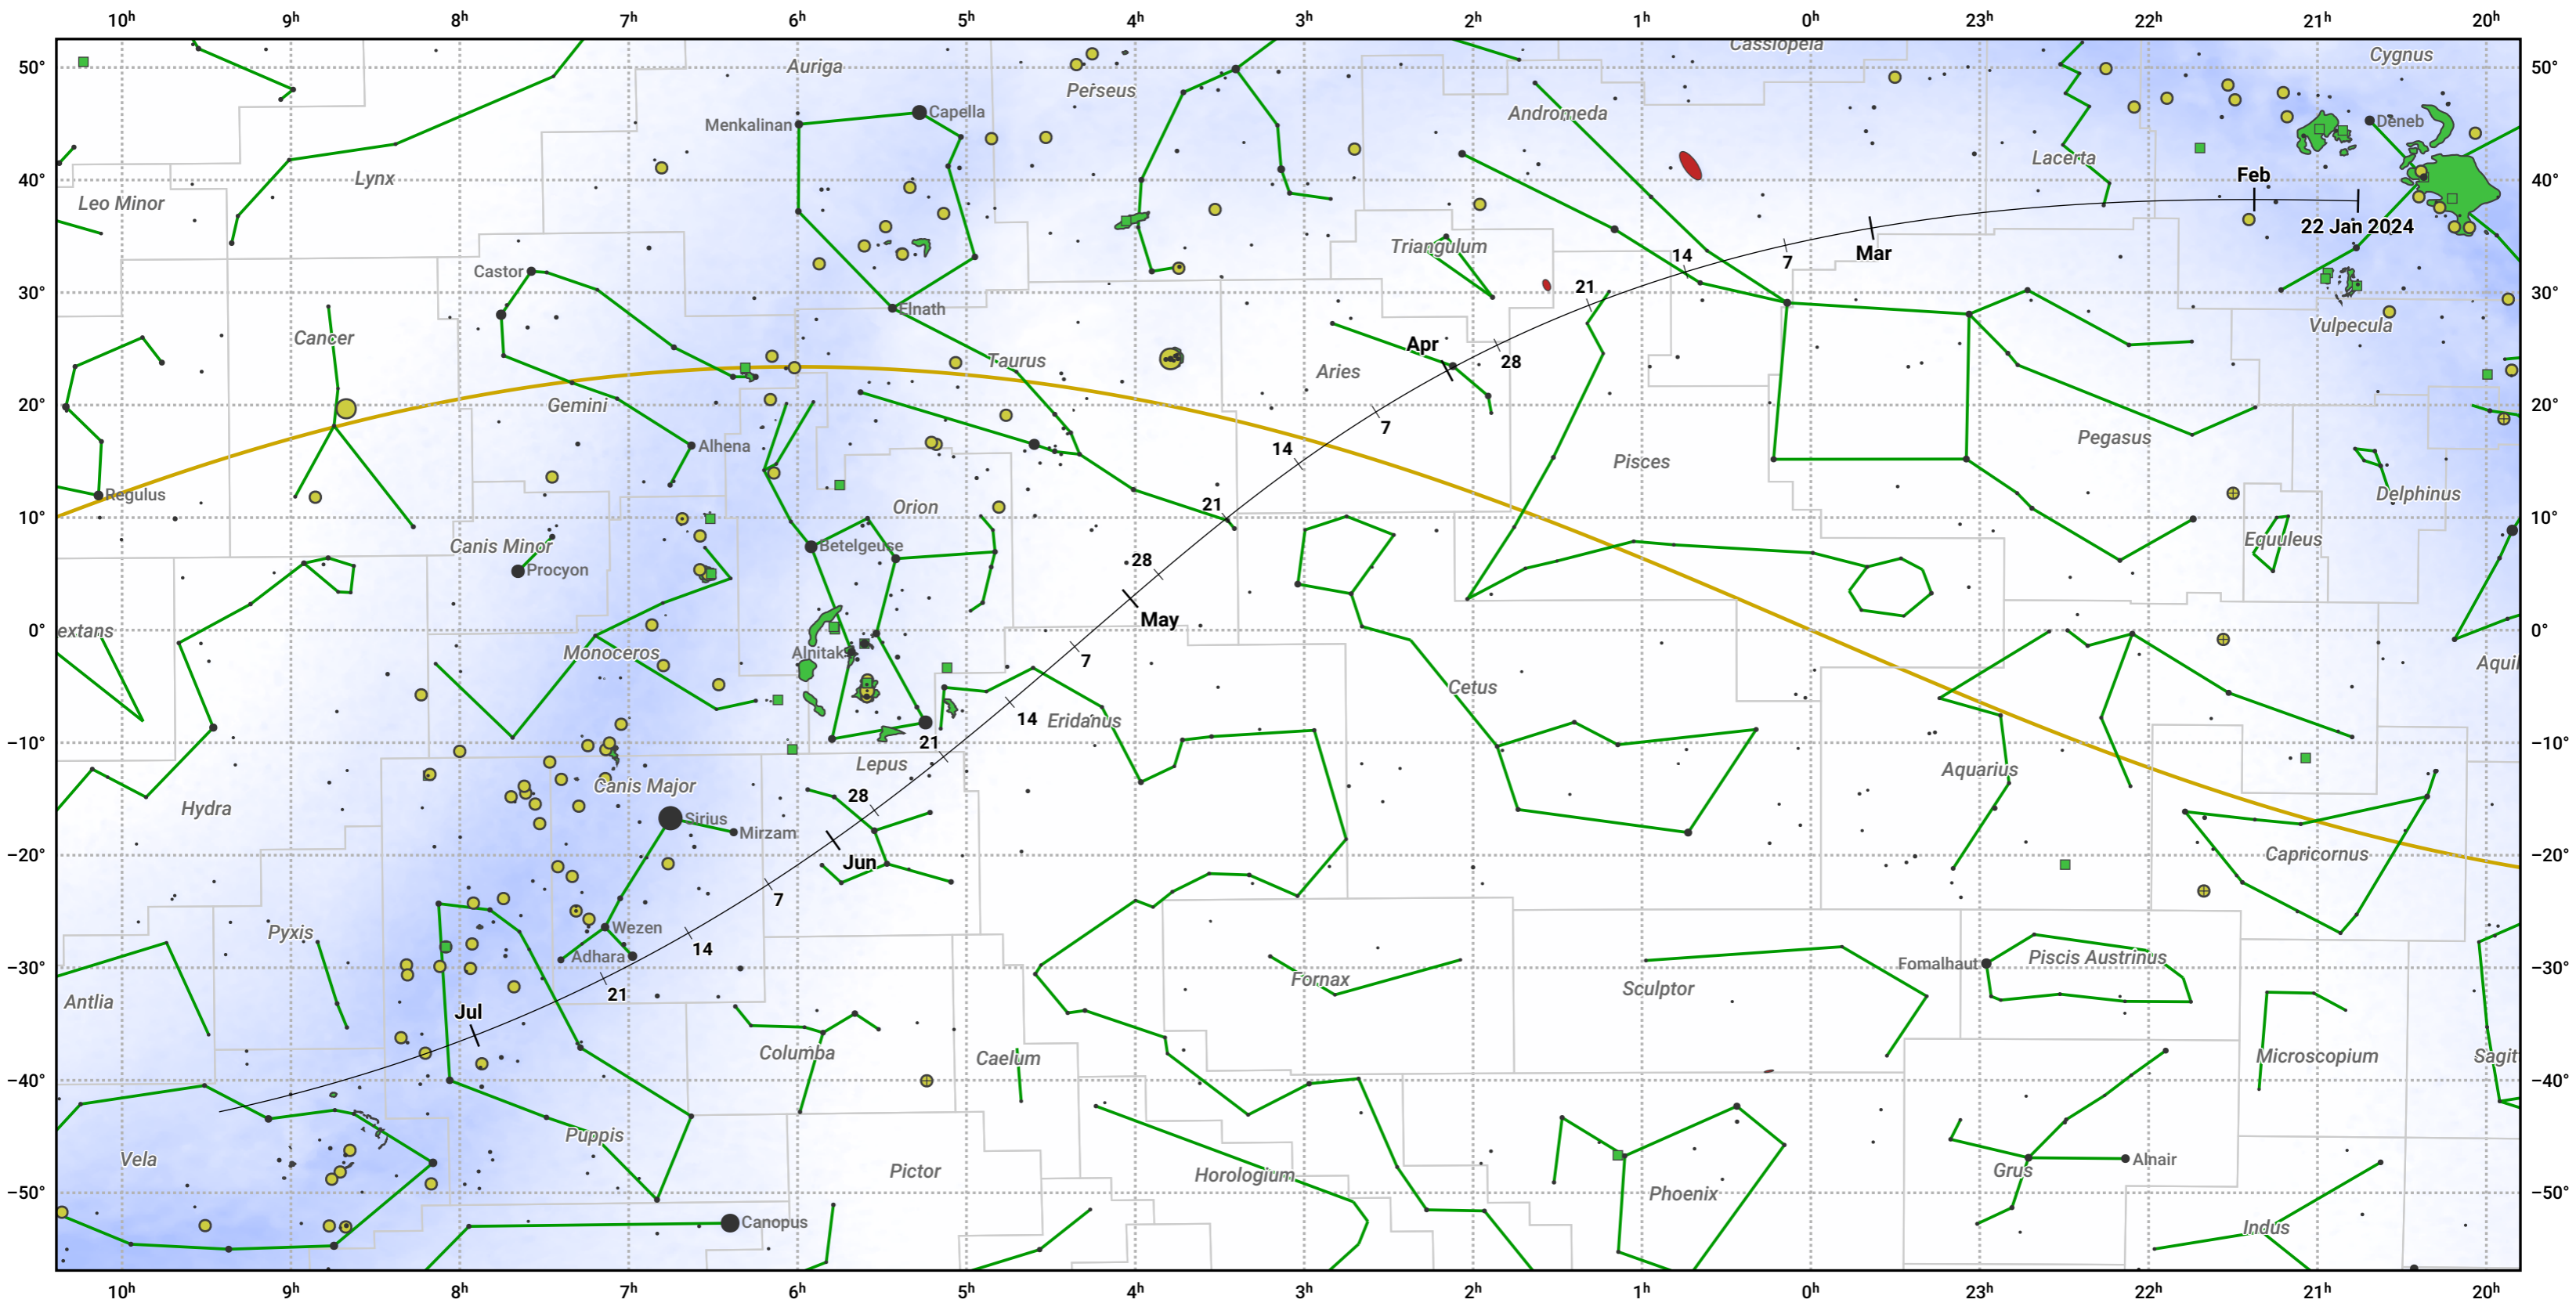

# The path of 12P/Pons-Brooks starting on 22 Jan 2024

© Dominic Ford 2011–2024. Date markers placed at midnight UTC. Downloaded from <https://in-the-sky.org>

Magnitude scale: ● -5.0 ● -4.0 ● -3.0 ● -2.0 ● -1.0 ● 0.0 ● -1.0 ● -2.0

— Ecliptic Plane

● Galaxy    ■ Bright nebula    ● Open cluster    ⊕ Globular cluster

Date	Mag
2024 Feb 12	7.9
2024 Mar 1	6.9
2024 Mar 2	6.9
2024 Mar 22	5.8
2024 May 1	4.9
2024 Jun 13	6.8
2024 Jul 1	7.7
2024 Jul 3	7.8